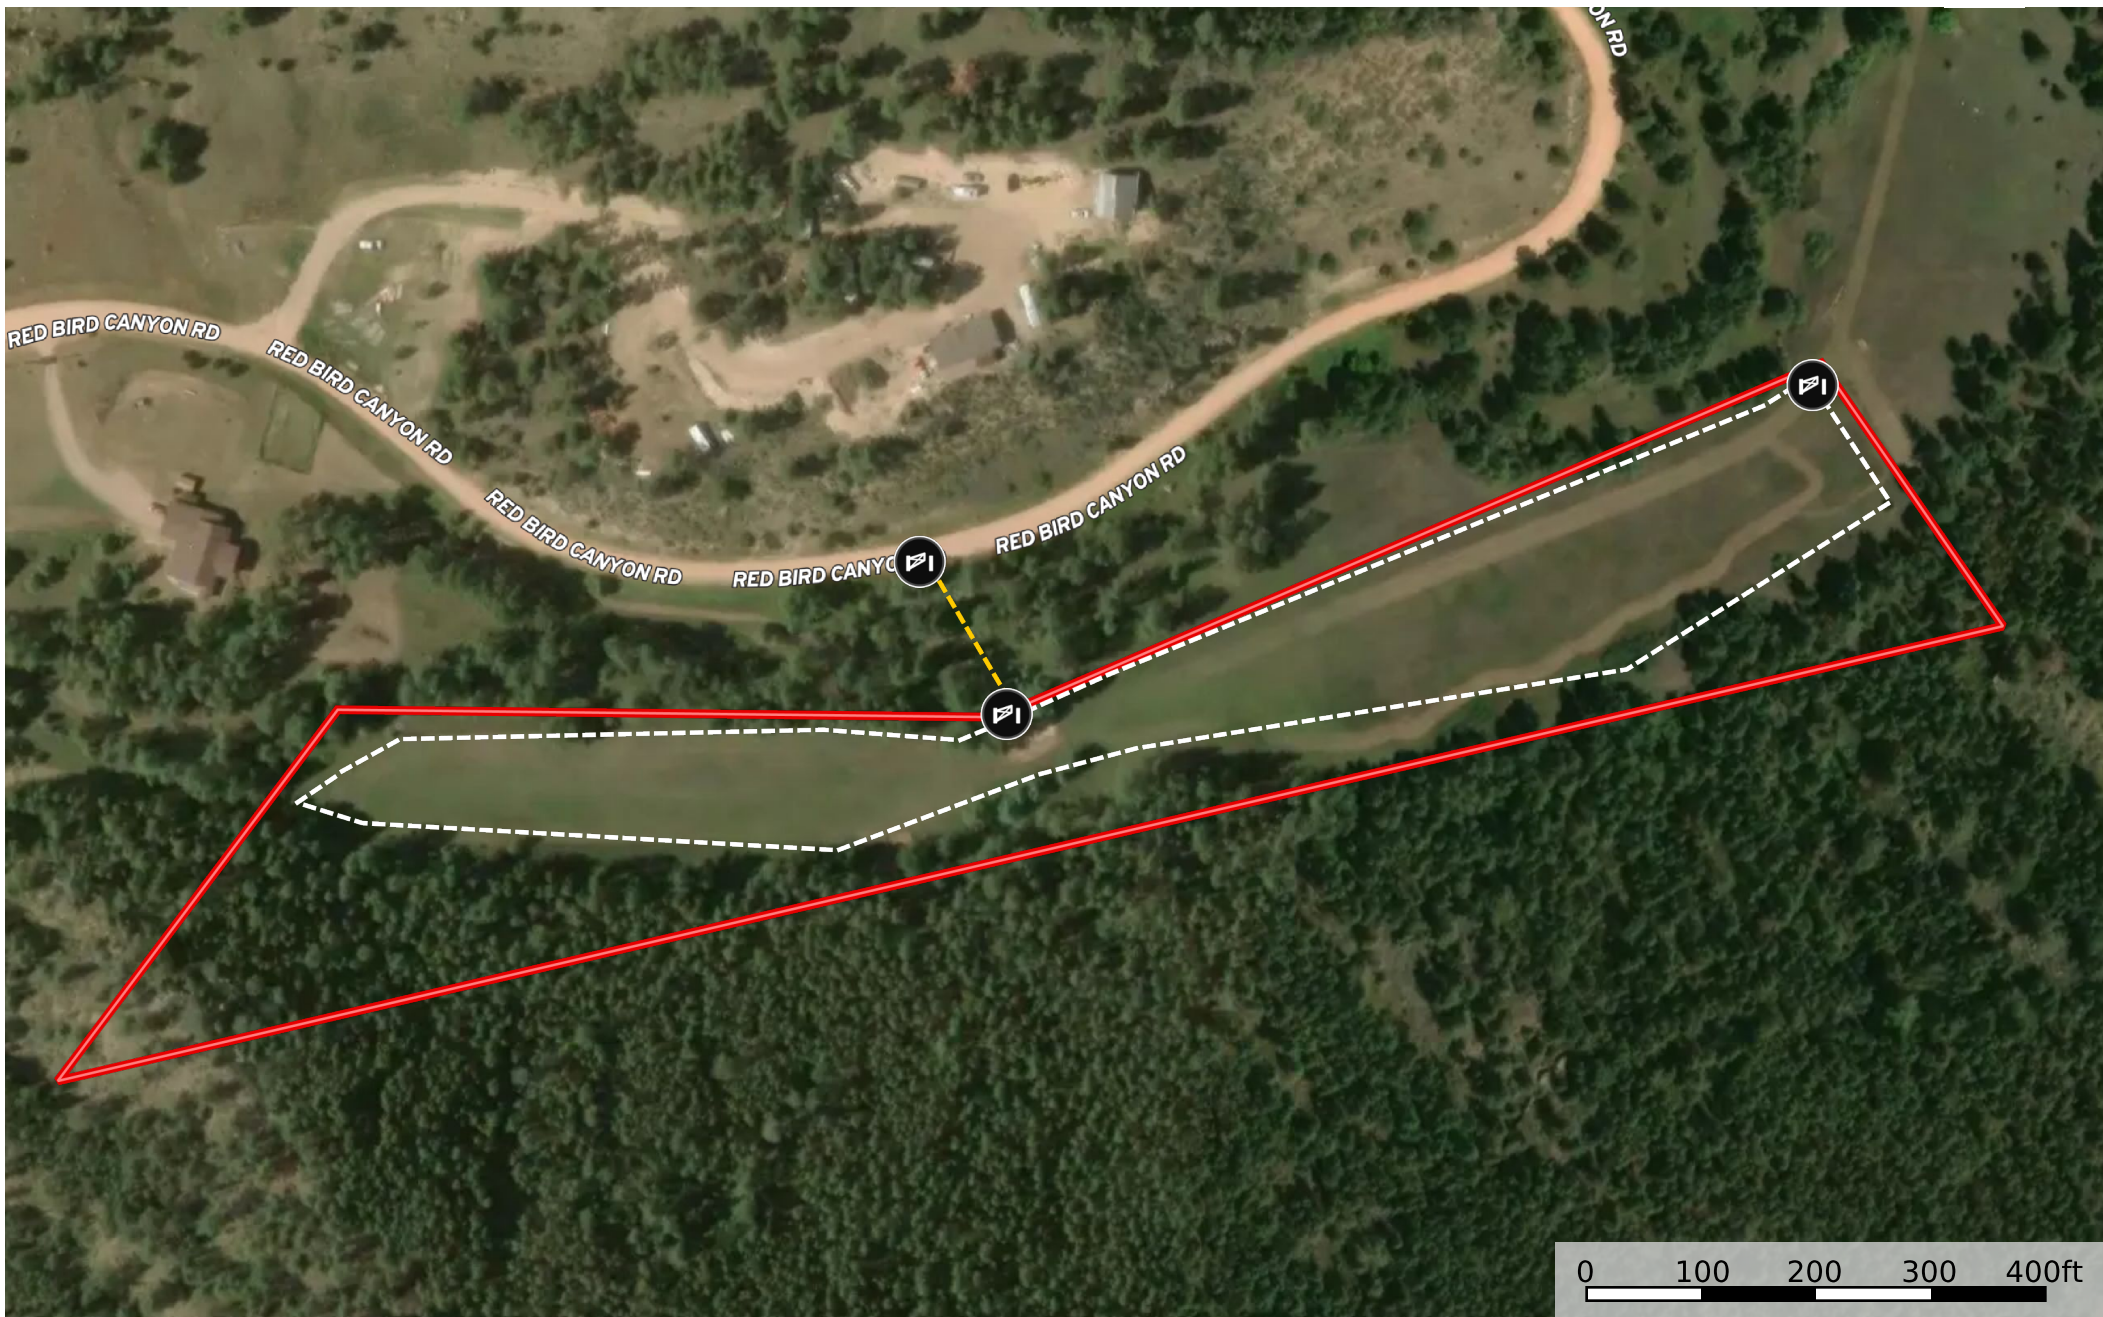

Custer County, 7.5

Custer County, South Dakota, 7.5 AC +/-

- Gate
- Fence
- Road / Trail
- Boundary
- Voltage Unavailable
- Voltage 0 - 99 KV
- Voltage 100 - 161 KV
- Voltage 220 - 287 KV
- Voltage 345 KV
- Voltage 500 KV
- Voltage 735 KV+