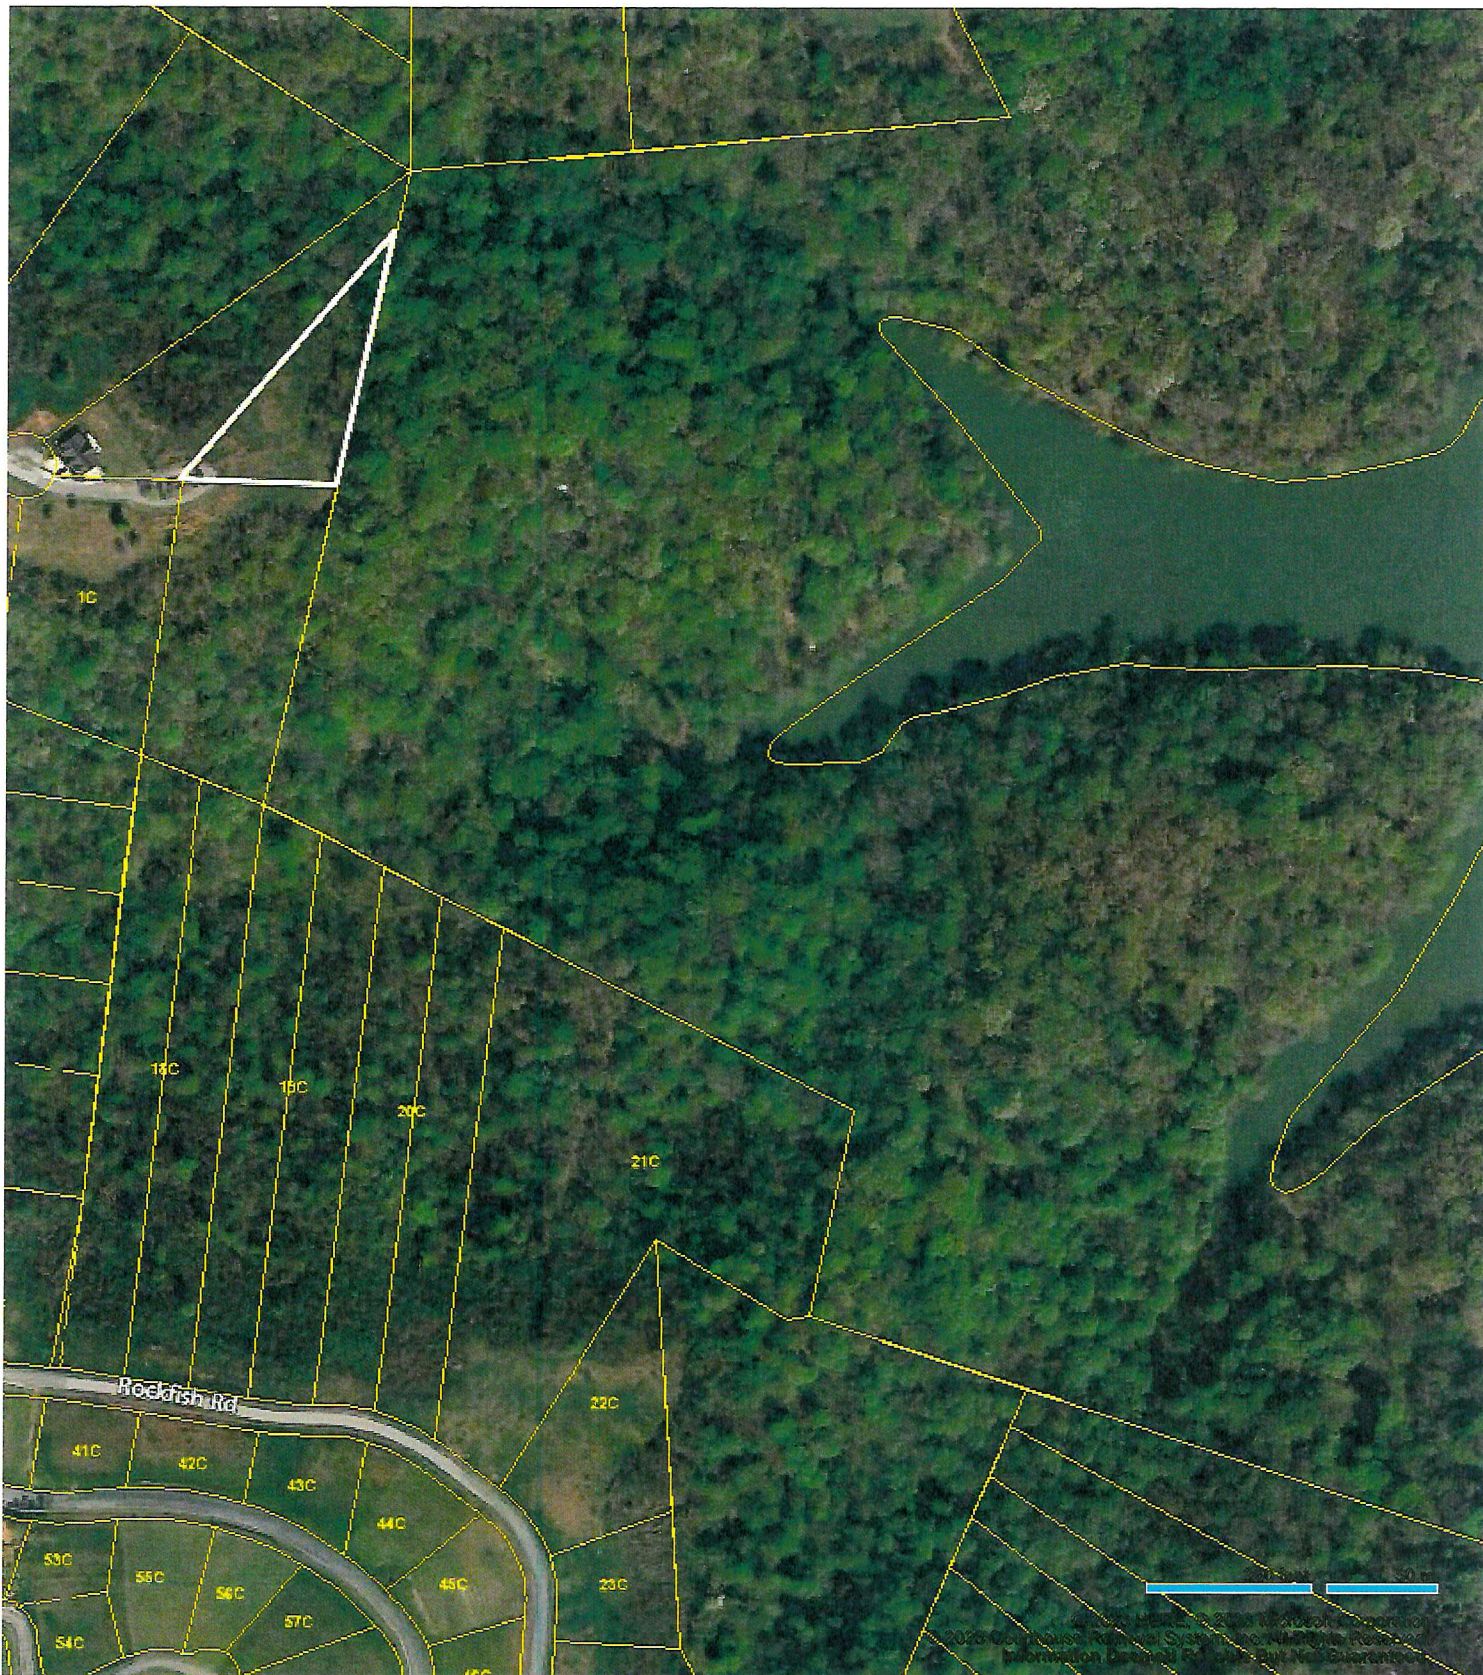

Debra Dodd
No. 1 Quality Realty
931-397-1660
debradodd@no1qualityrealty.com

Map for Parcel Address: Goose Rd TN Parcel ID: 058G A 027.00

Debra Dodd
No. 1 Quality Realty
931-397-1660
debradodd@no1qualityrealty.com

Map for Parcel Address: Goose Rd TN Parcel ID: 058G A 027.00

Debra Dodd
No. 1 Quality Realty
931-397-1660
debradodd@no1qualityrealty.com

MLS Tax SuiteTM

Powered by CRS Data

Map for Parcel Address: Goose Rd TN Parcel ID: 058G A 027.00