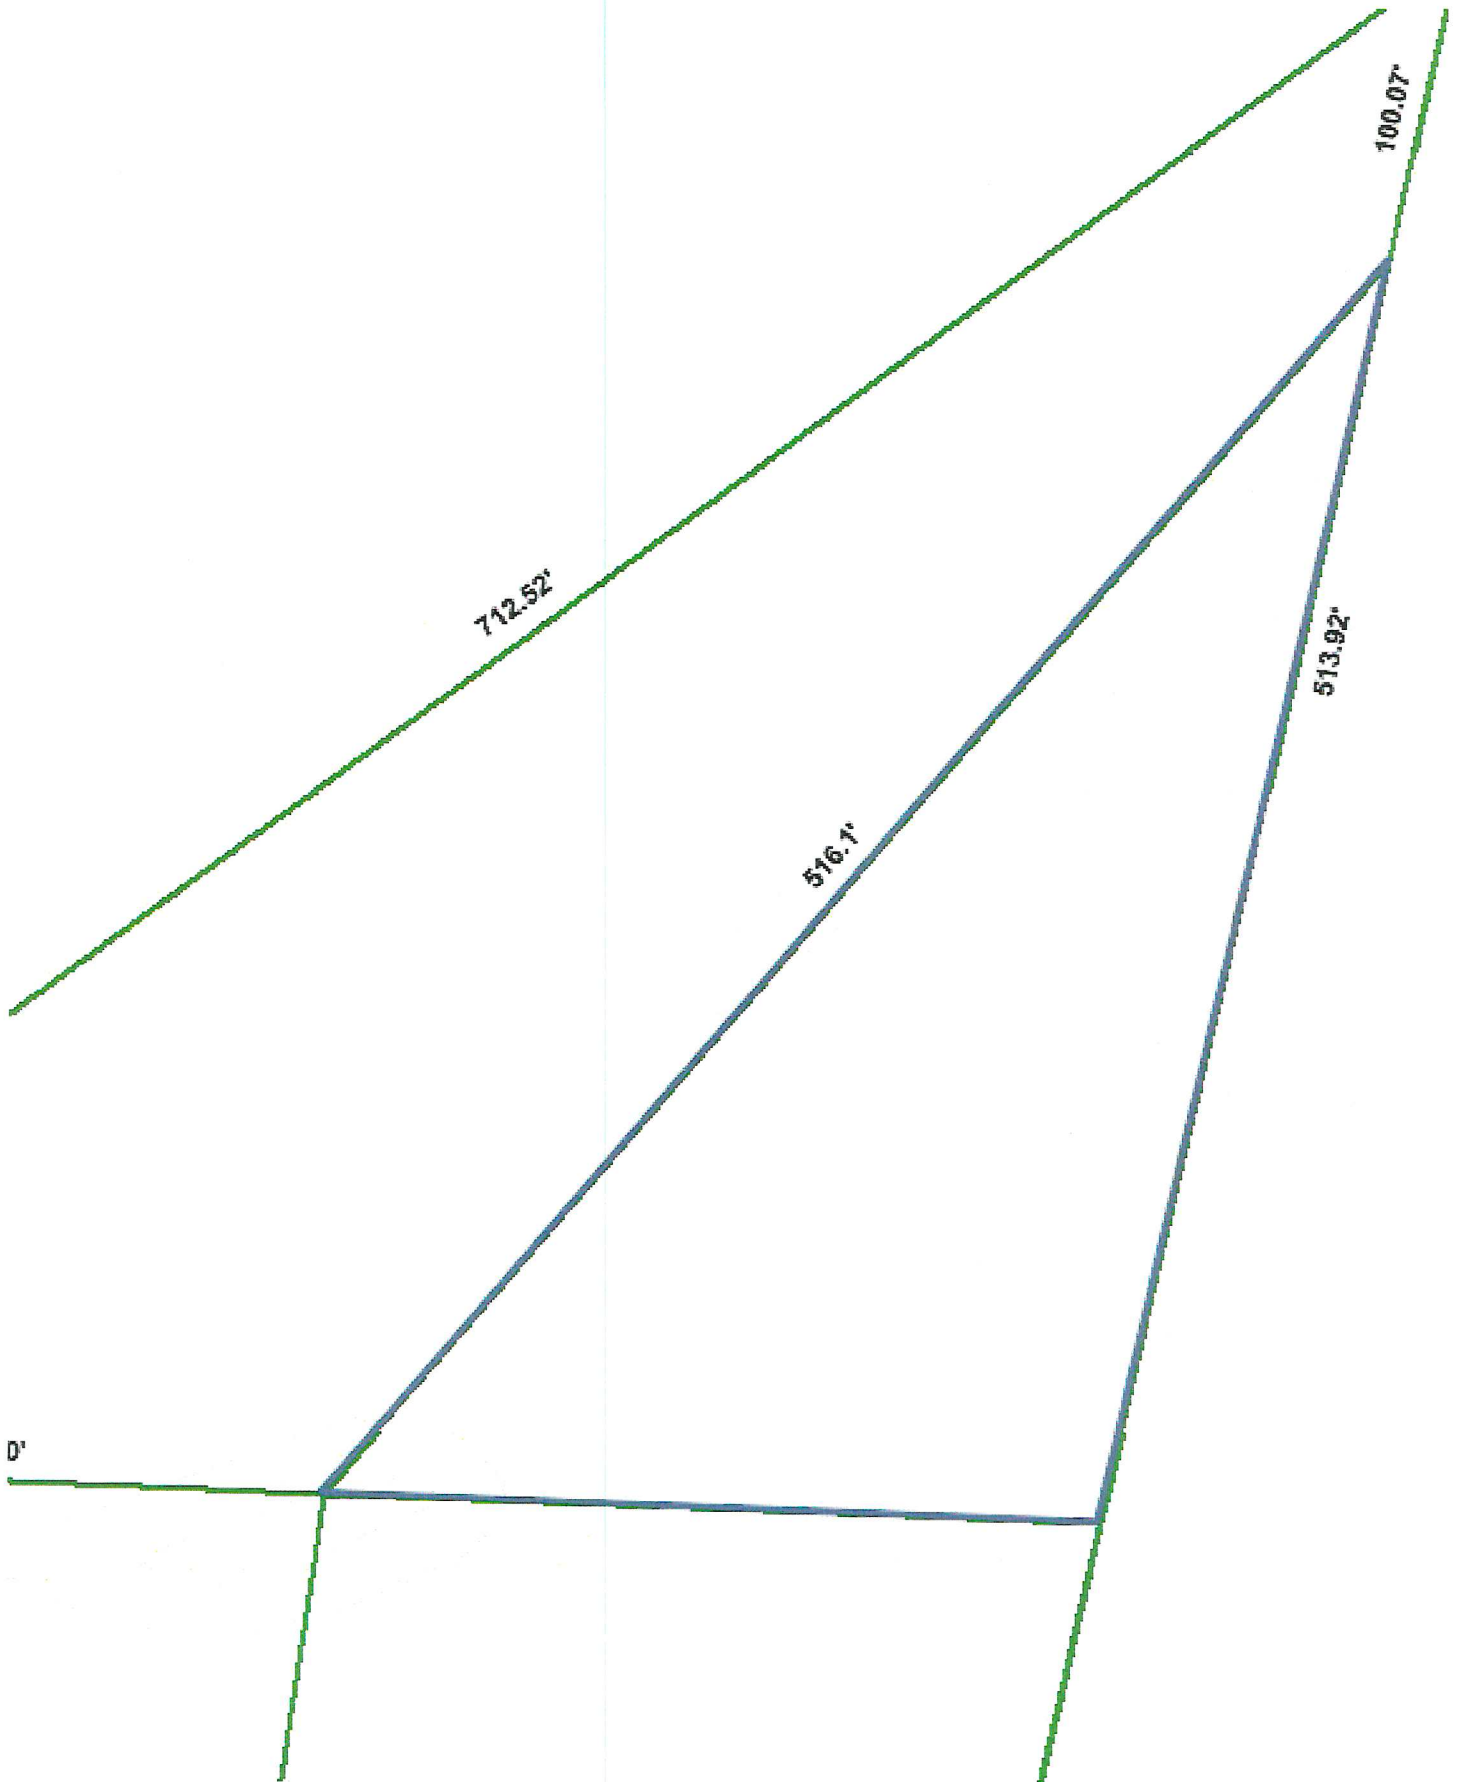

Debra Dodd
No. 1 Quality Realty
931-397-1660
debradodd@no1qualityrealty.com

Map for Parcel Address: Goose Rd TN Parcel ID: 058G A 027.00

Debra Dodd
No. 1 Quality Realty
931-397-1660
debradodd@no1qualityrealty.com

Map for Parcel Address: Goose Rd TN Parcel ID: 058G A 027.00

Debra Dodd
No. 1 Quality Realty
931-397-1660
debradodd@no1qualityrealty.com

MLS Tax SuiteTM

Powered by CRS Data

Map for Parcel Address: Goose Rd TN Parcel ID: 058G A 027.00

Map for Parcel Address: Goose Rd TN Parcel ID: 058GG A 027.00

 **MLS Tax Suite**TM
Powered by CRS Data