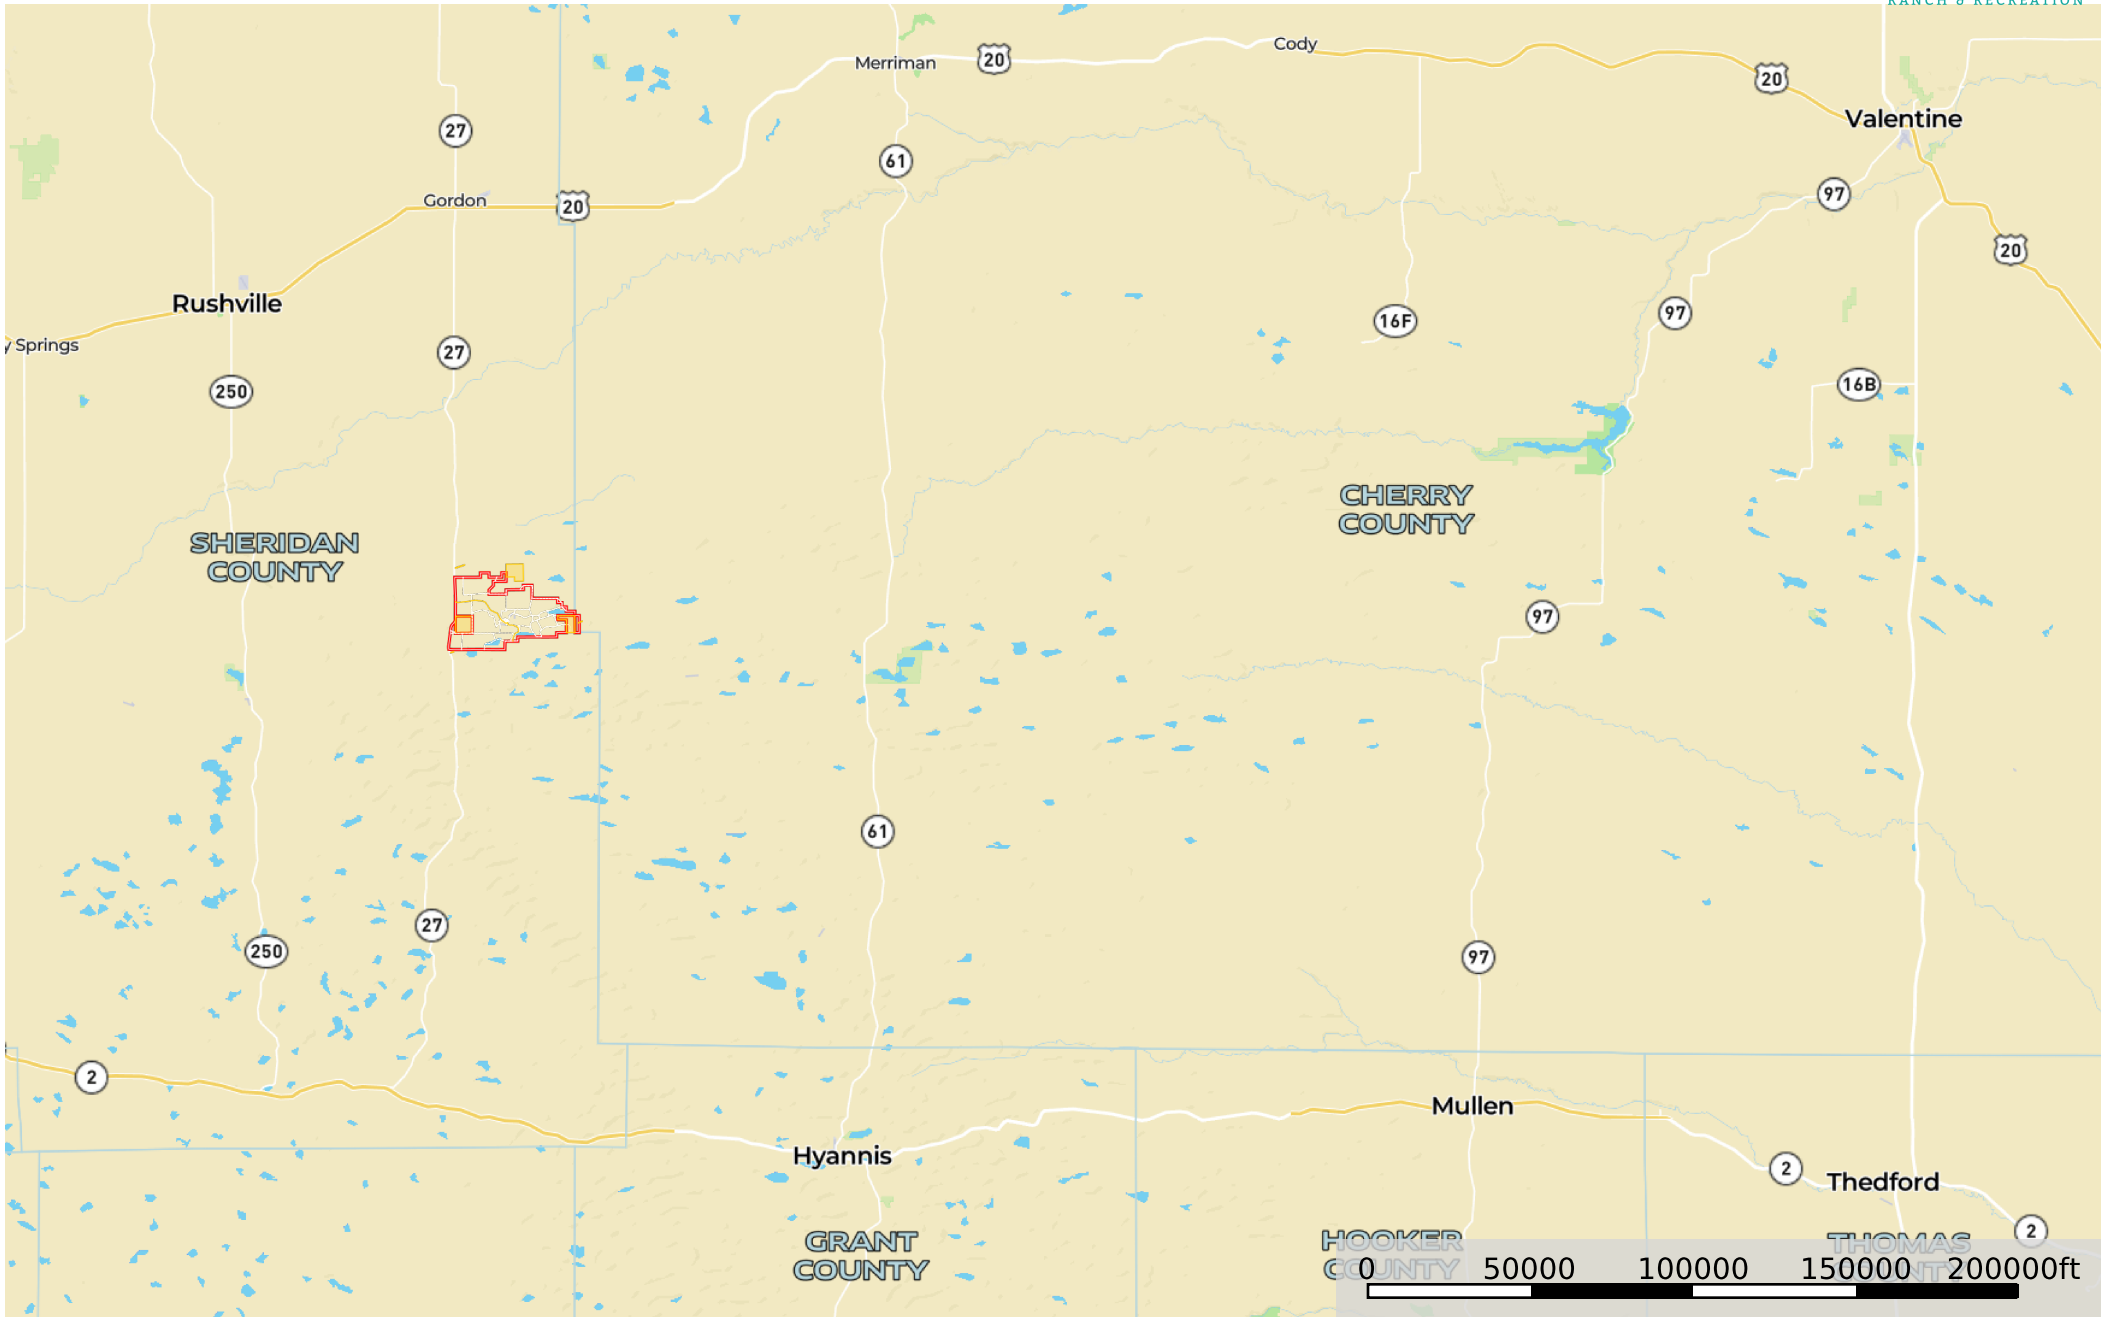

Spring Lake Ranch

Sheridan County, Nebraska, 13037.1 AC +/-

- ➔ Direction
- Primary Road
- ⊖ Fence
- ▭ State of NE Board of
- ▭ Boundary