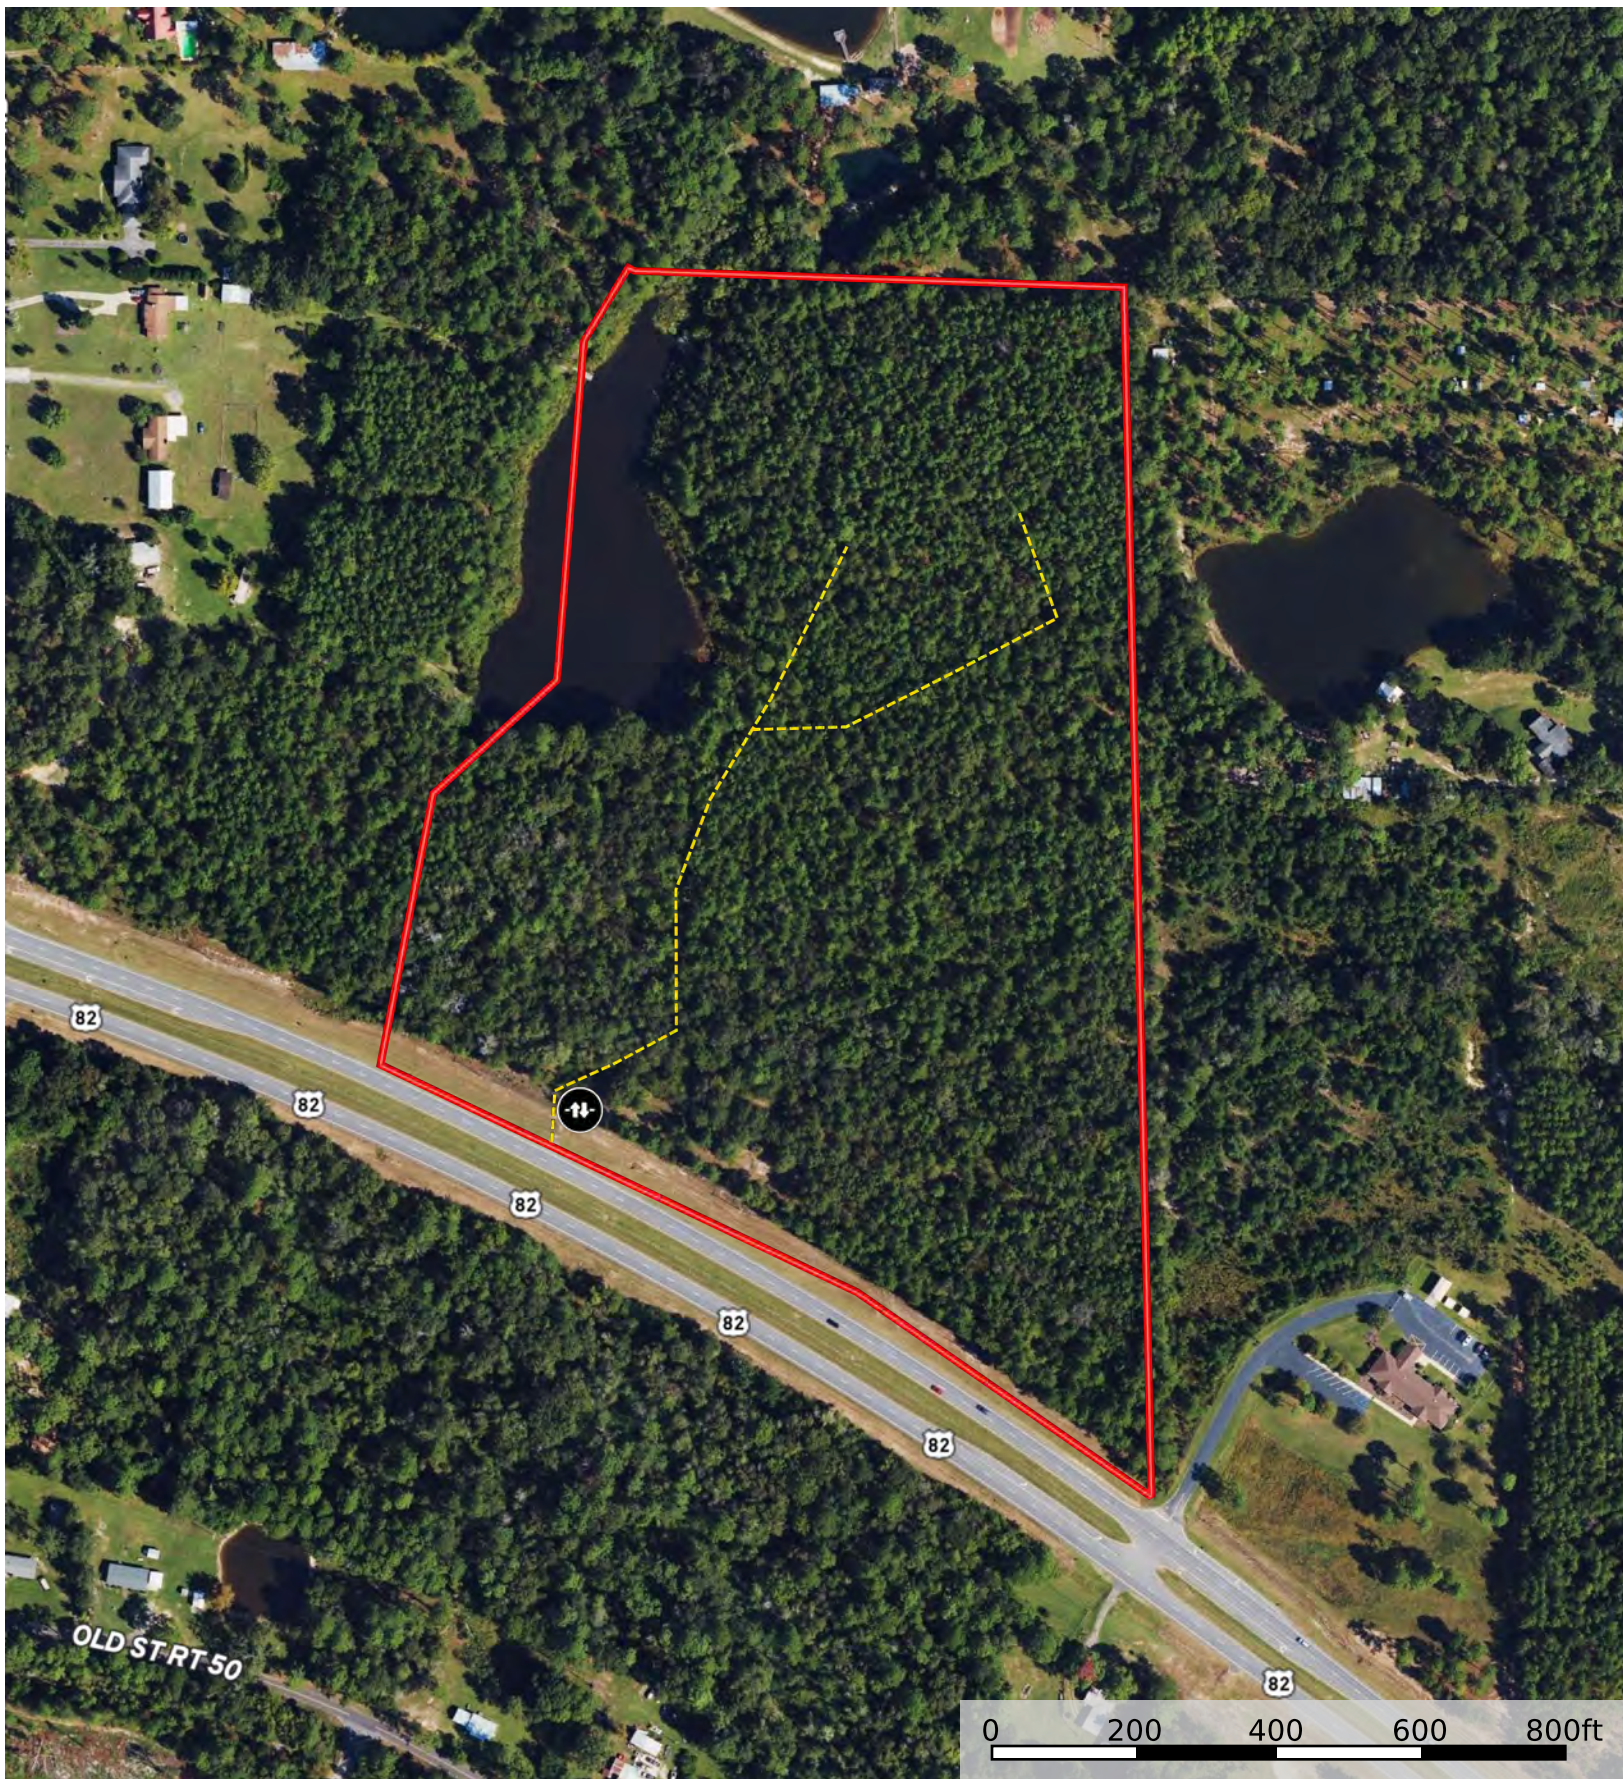

Worth County Homeplace with Pond

Georgia, AC +/-

11 Gate - - - Road / Trail □ Boundary