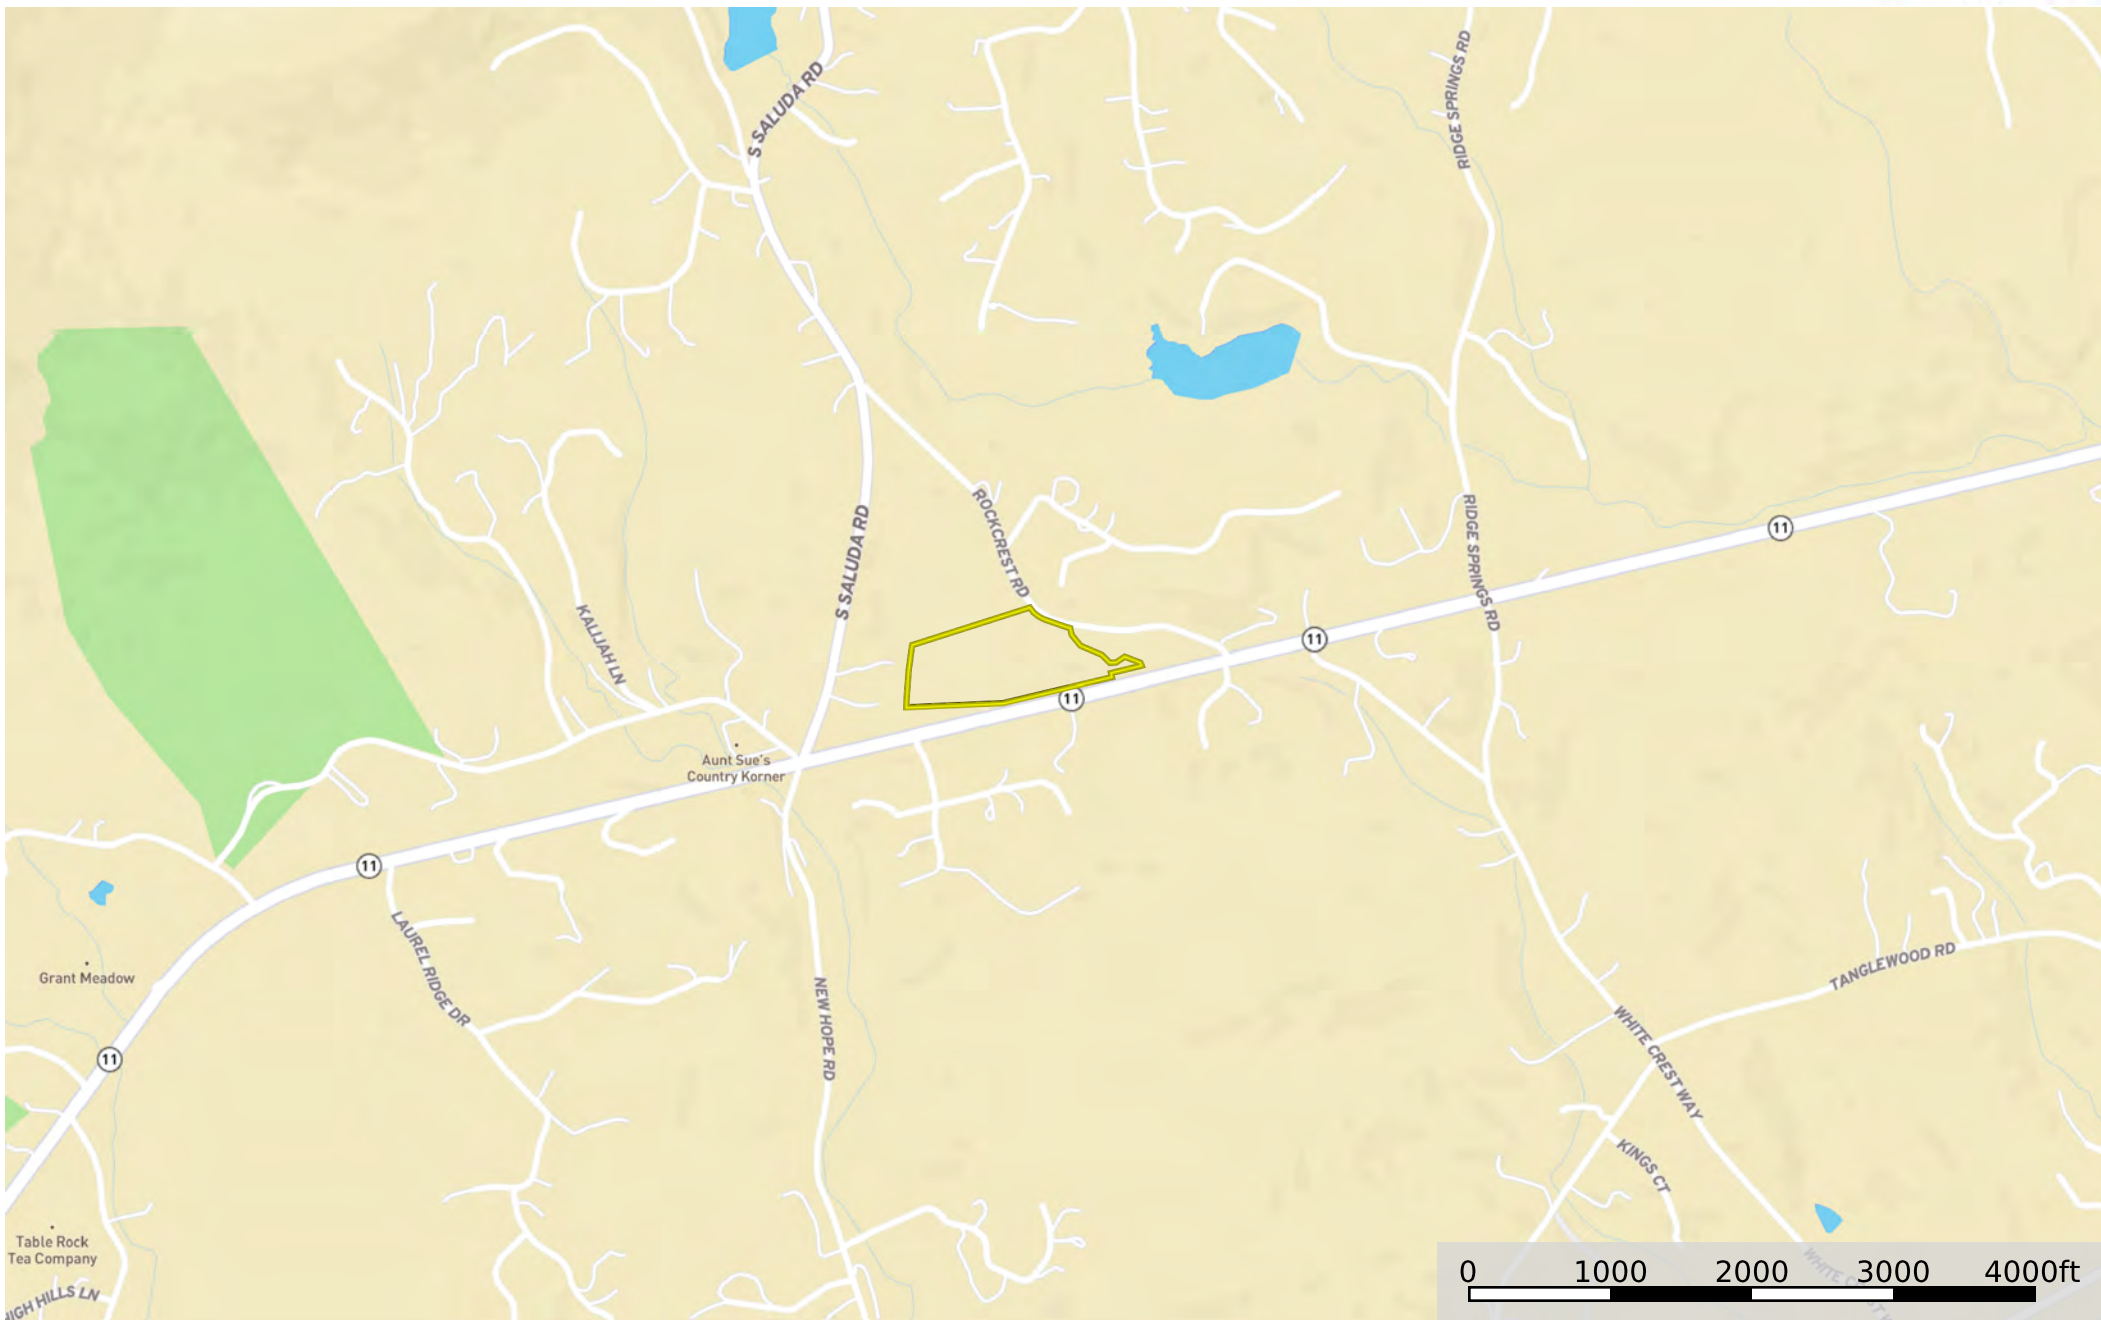

# SKOK - Hwy 11

Pickens County, South Carolina, 15.98 AC +/-

Boundary 1