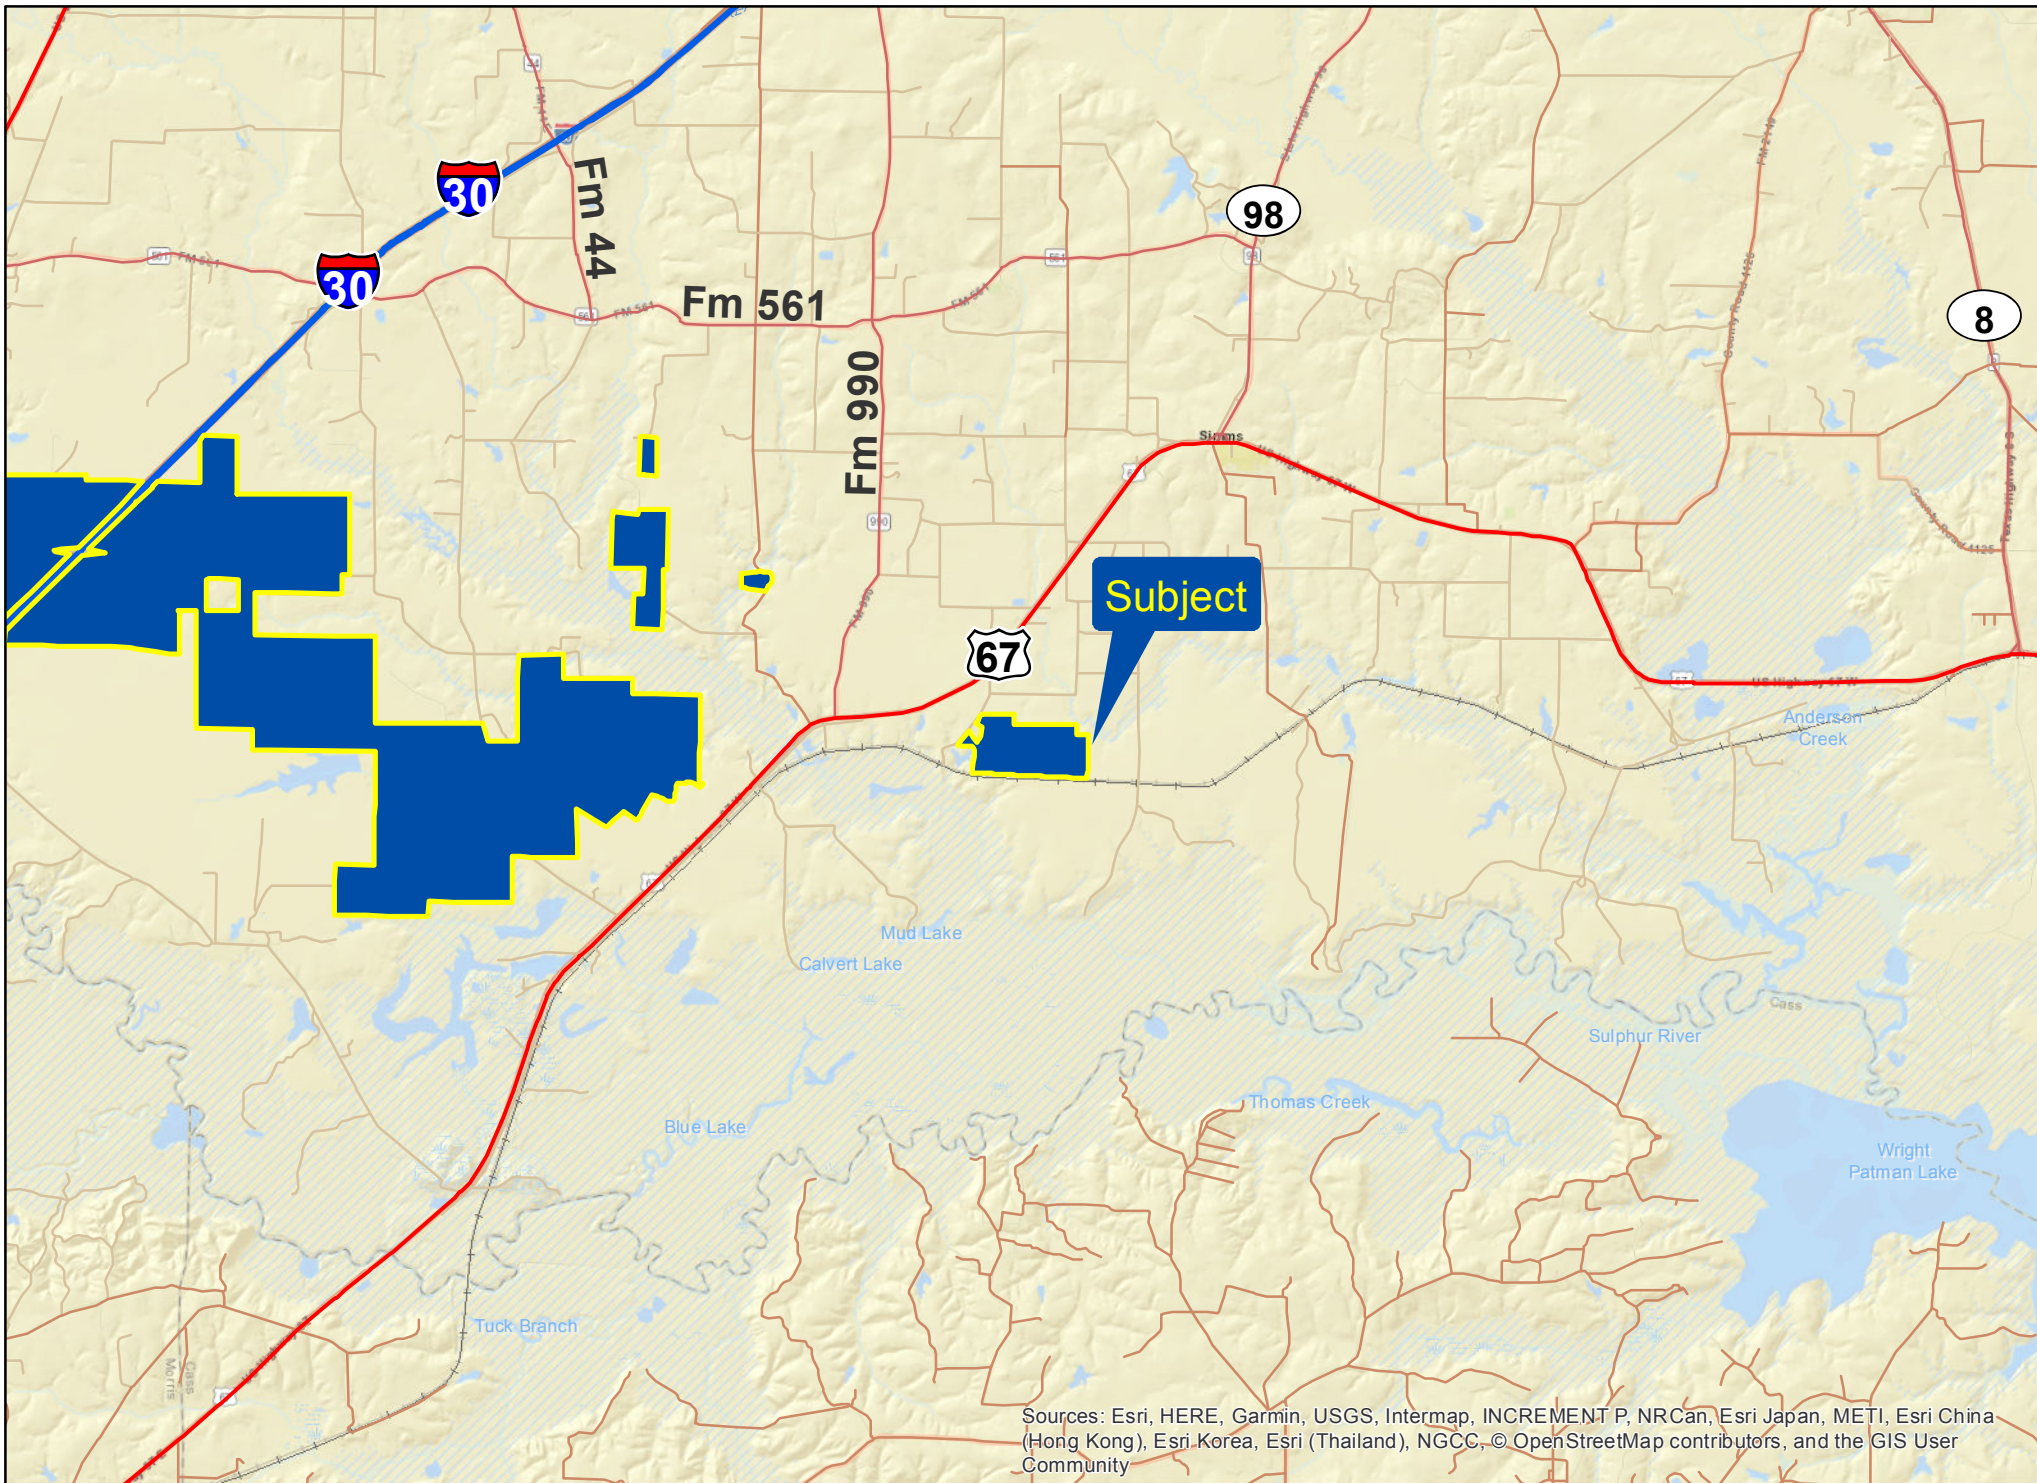

Legend

 Gate

Sources: Esri, HERE, Garmin, USGS, Intermap, INCREMENT P, NRCan, Esri Japan, METI, Esri China (Hong Kong), Esri Korea, Esri (Thailand), NGCC, © OpenStreetMap contributors, and the GIS User Community

Tract 1005, Bowie Co., TX

For illustration purposes only.

Sources: Esri, HERE, Garmin, USGS, Intermap, INCREMENT P, NRCan, Esri Japan, METI, Esri China (Hong Kong), Esri Korea, Esri (Thailand), NGCC, © OpenStreetMap contributors, and the GIS User Community

Tract 1005, Bowie Co., TX

For illustration purposes only.