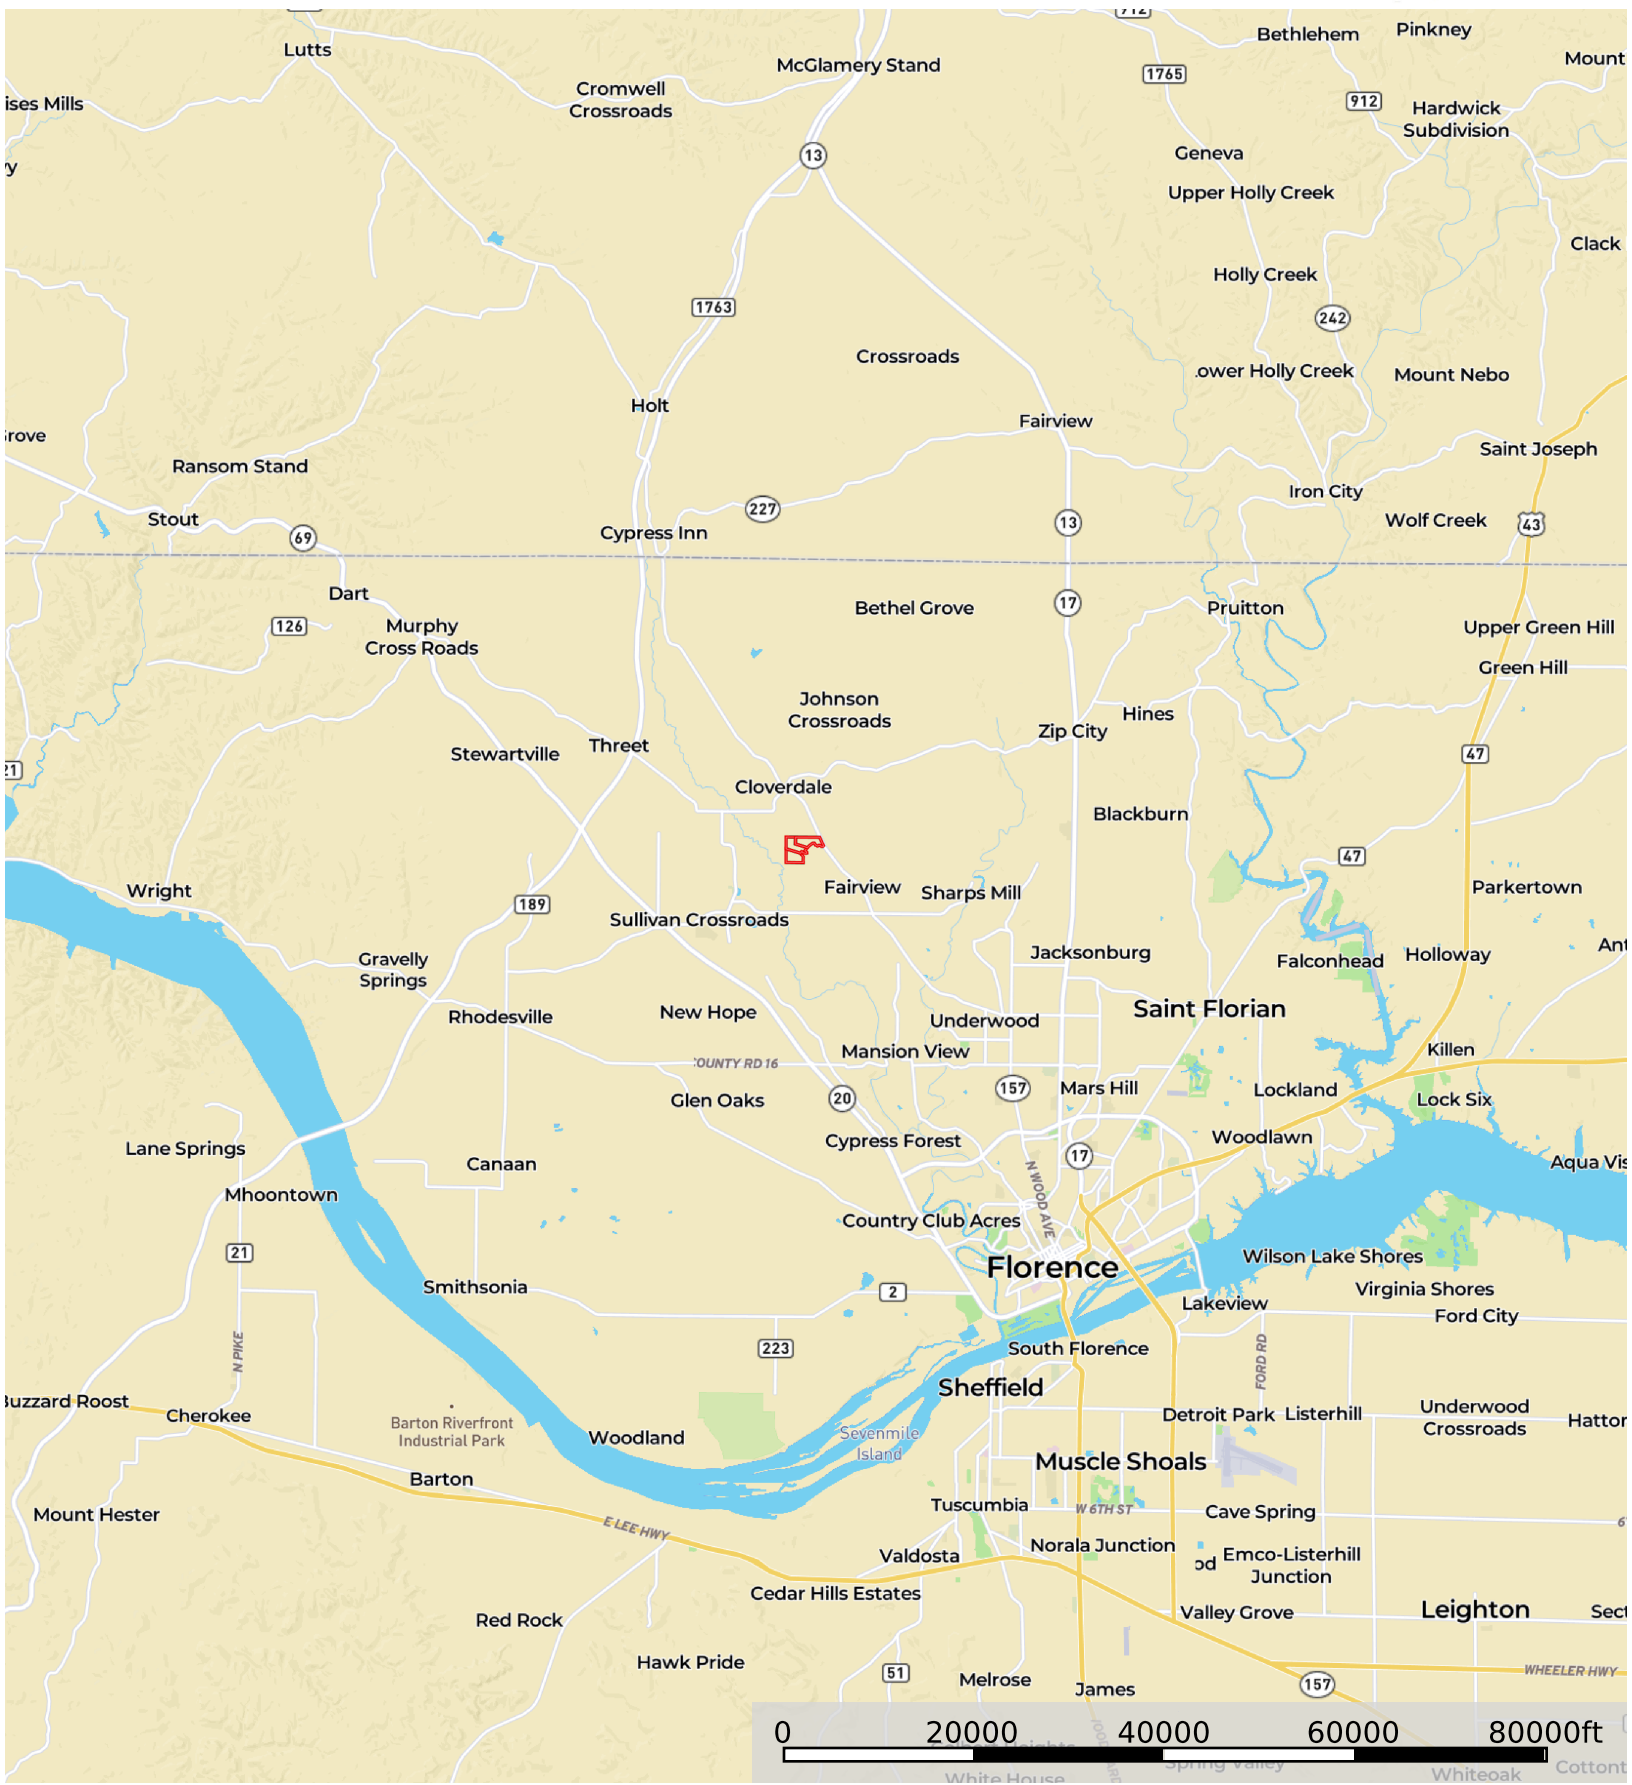

# Middle Cypress Recreational Tracts

Lauderdale County, Alabama, 151.74 AC +/-

 Boundary