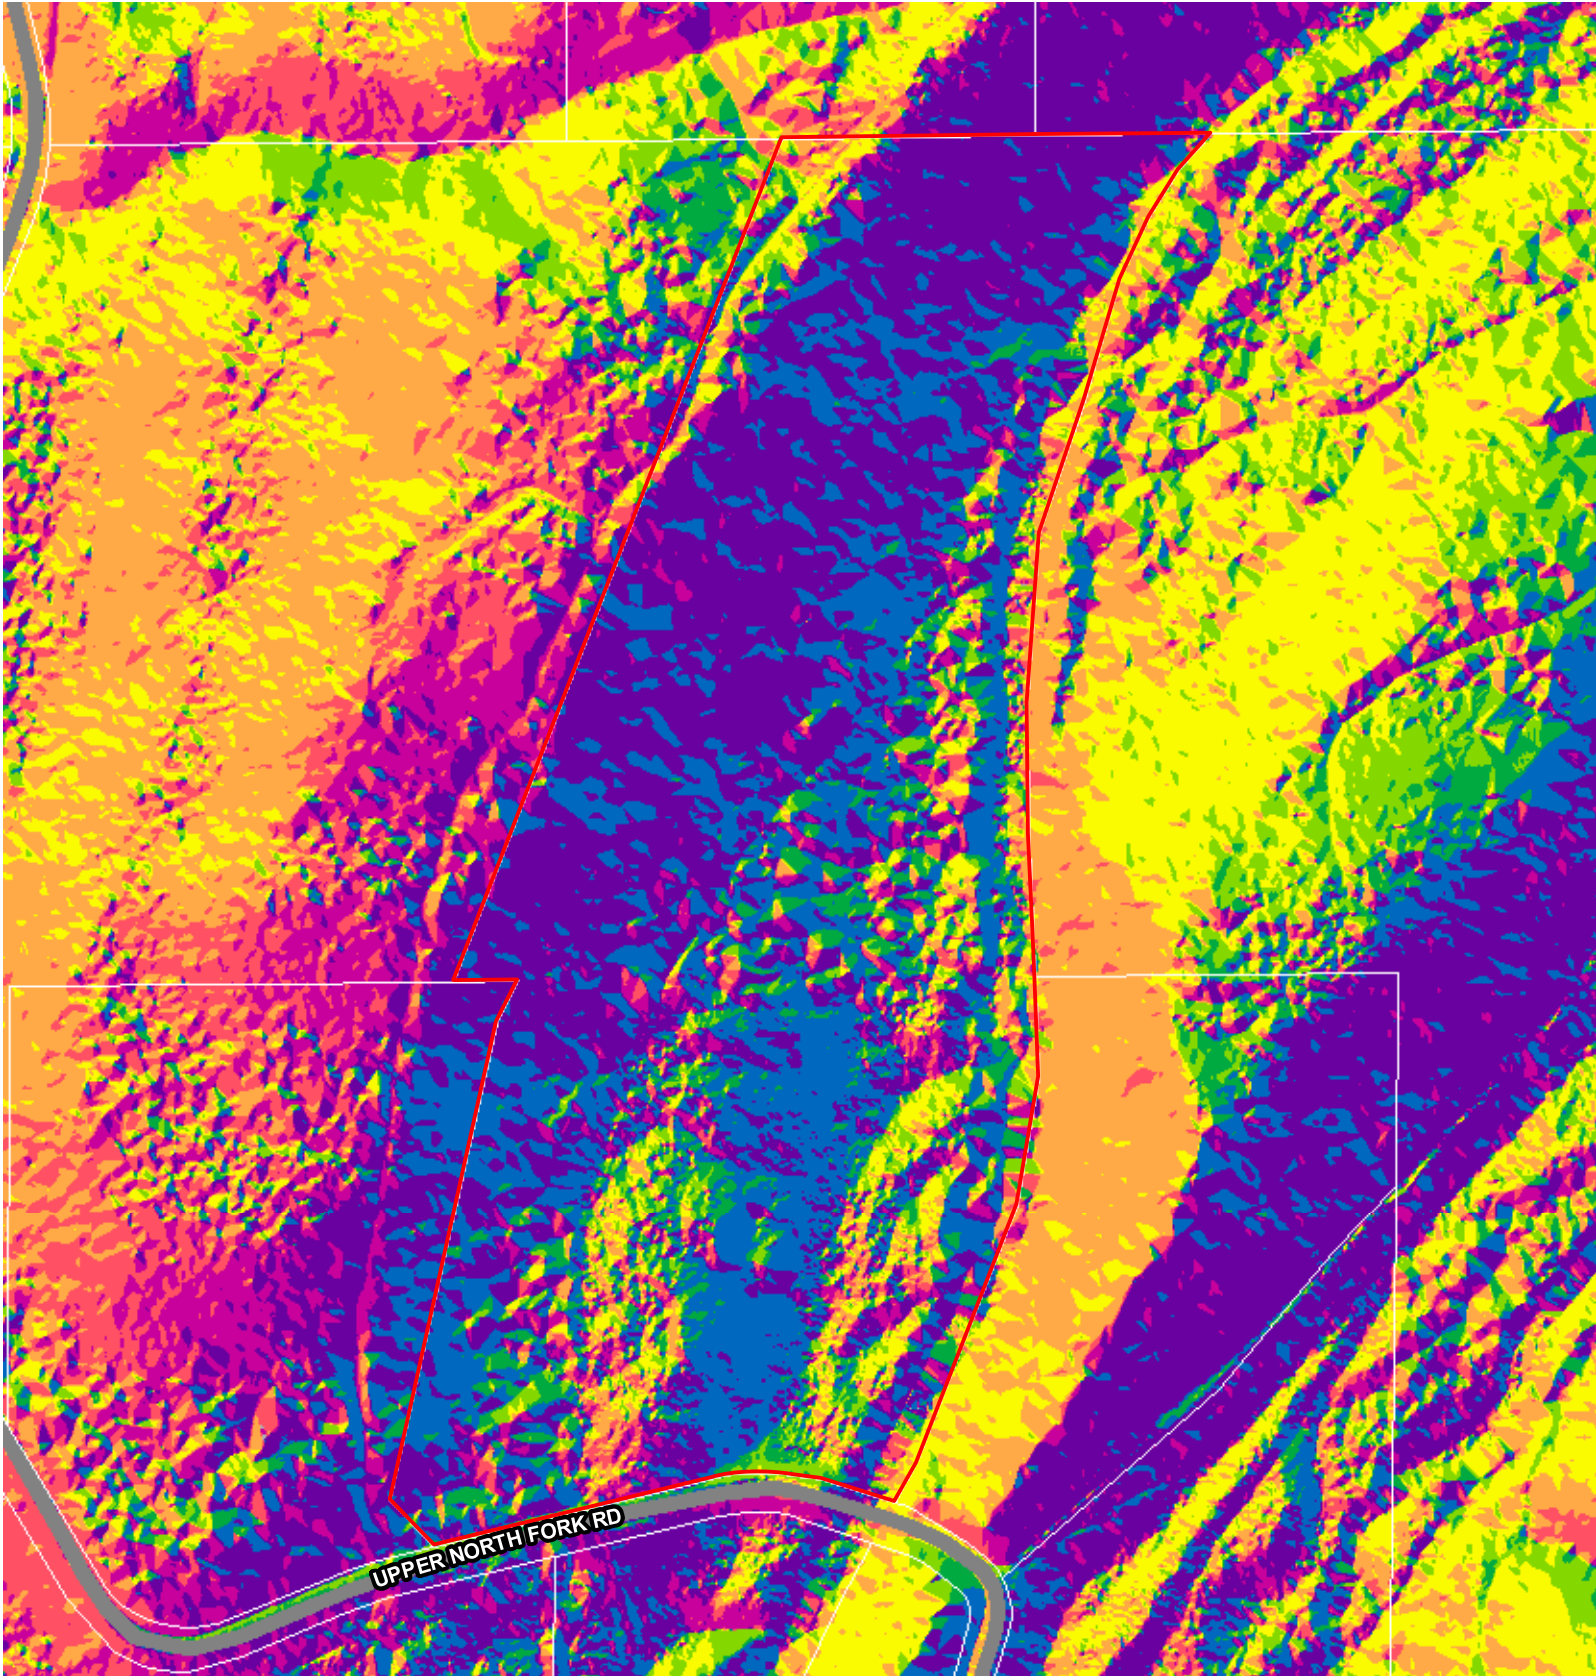

Taxlot

Subject

Taxlot

Aerial

Subject

Taxlot

Aerial

Subject

Taxlot

Community

- High School
- Middle School
- Elementary School
- Water Feature
- Health Care
- Fire Station
- Library
- City Limits
- Parks

Zoning

Subject

Taxlot

Natural Features

- Contour
- 1% Annual Chance Flood
- 0.2% Annual Chance Flood
- Special Floodway
- Wetlands
- Area of Undetermined Flood
- Regulatory Floodway
- Area with Reduced Risk Due to Levee
- Future Conditions 1% Annual Chance Flood Hazard

Aspect

Soil

Subject

Taxlot