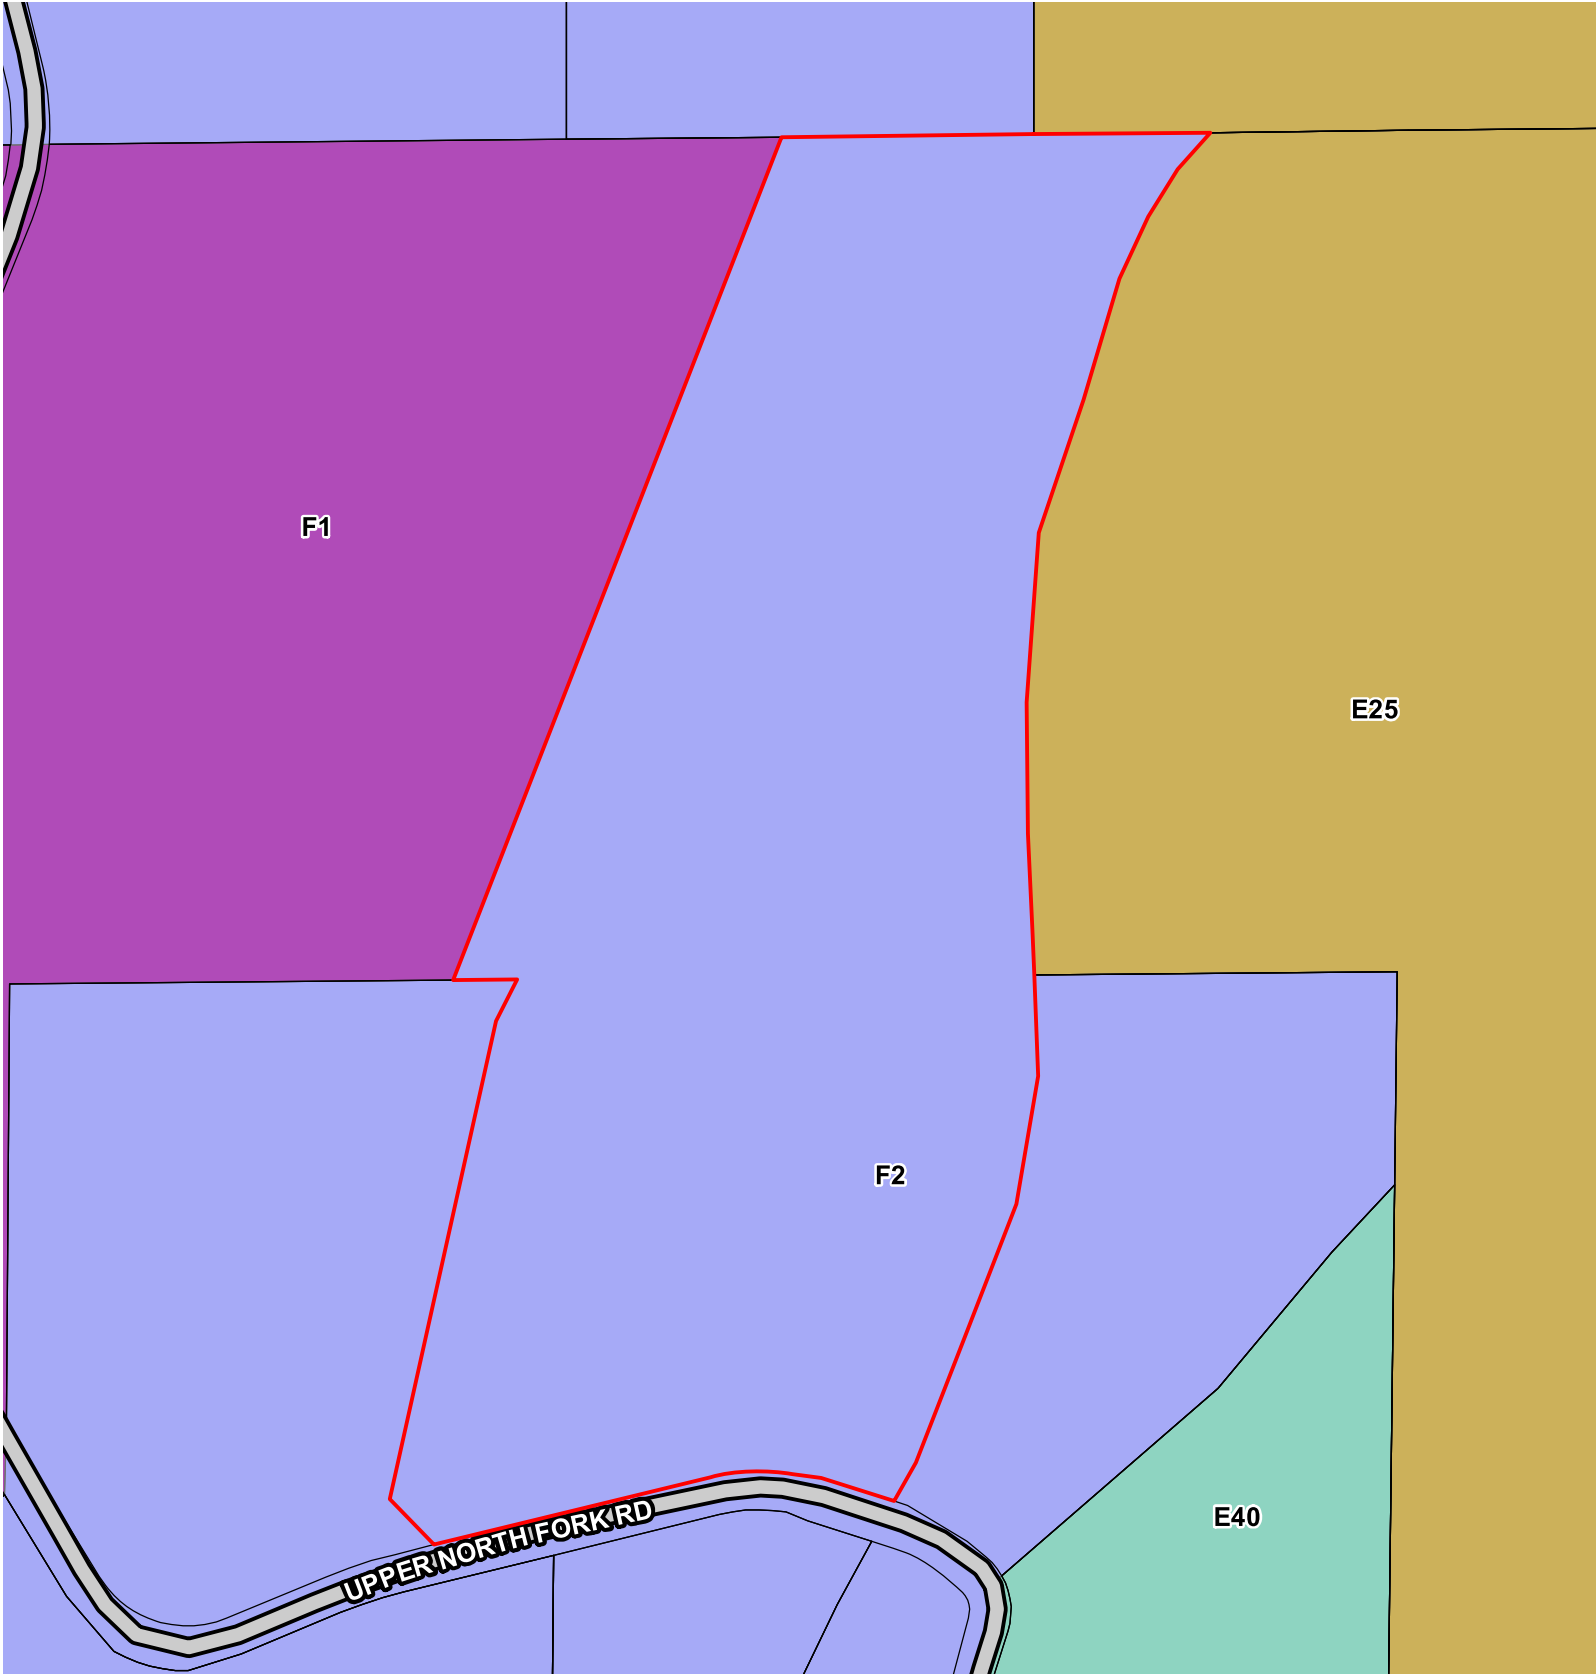

Taxlot

Subject

Taxlot

Aerial

Subject

Taxlot

Aerial

Subject

Taxlot

Community

- High School
- Middle School
- Elementary School
- Water Feature
- Health Care
- Fire Station
- Library
- City Limits
- Parks

Zoning

Subject

Taxlot

Natural Features

- Contour
- 1% Annual Chance Flood
- 0.2% Annual Chance Flood
- Special Floodway
- Wetlands
- Area of Undetermined Flood
- Regulatory Floodway
- Area with Reduced Risk Due to Levee
- Future Conditions 1% Annual Chance Flood Hazard

Aspect

Soil

Subject

Taxlot