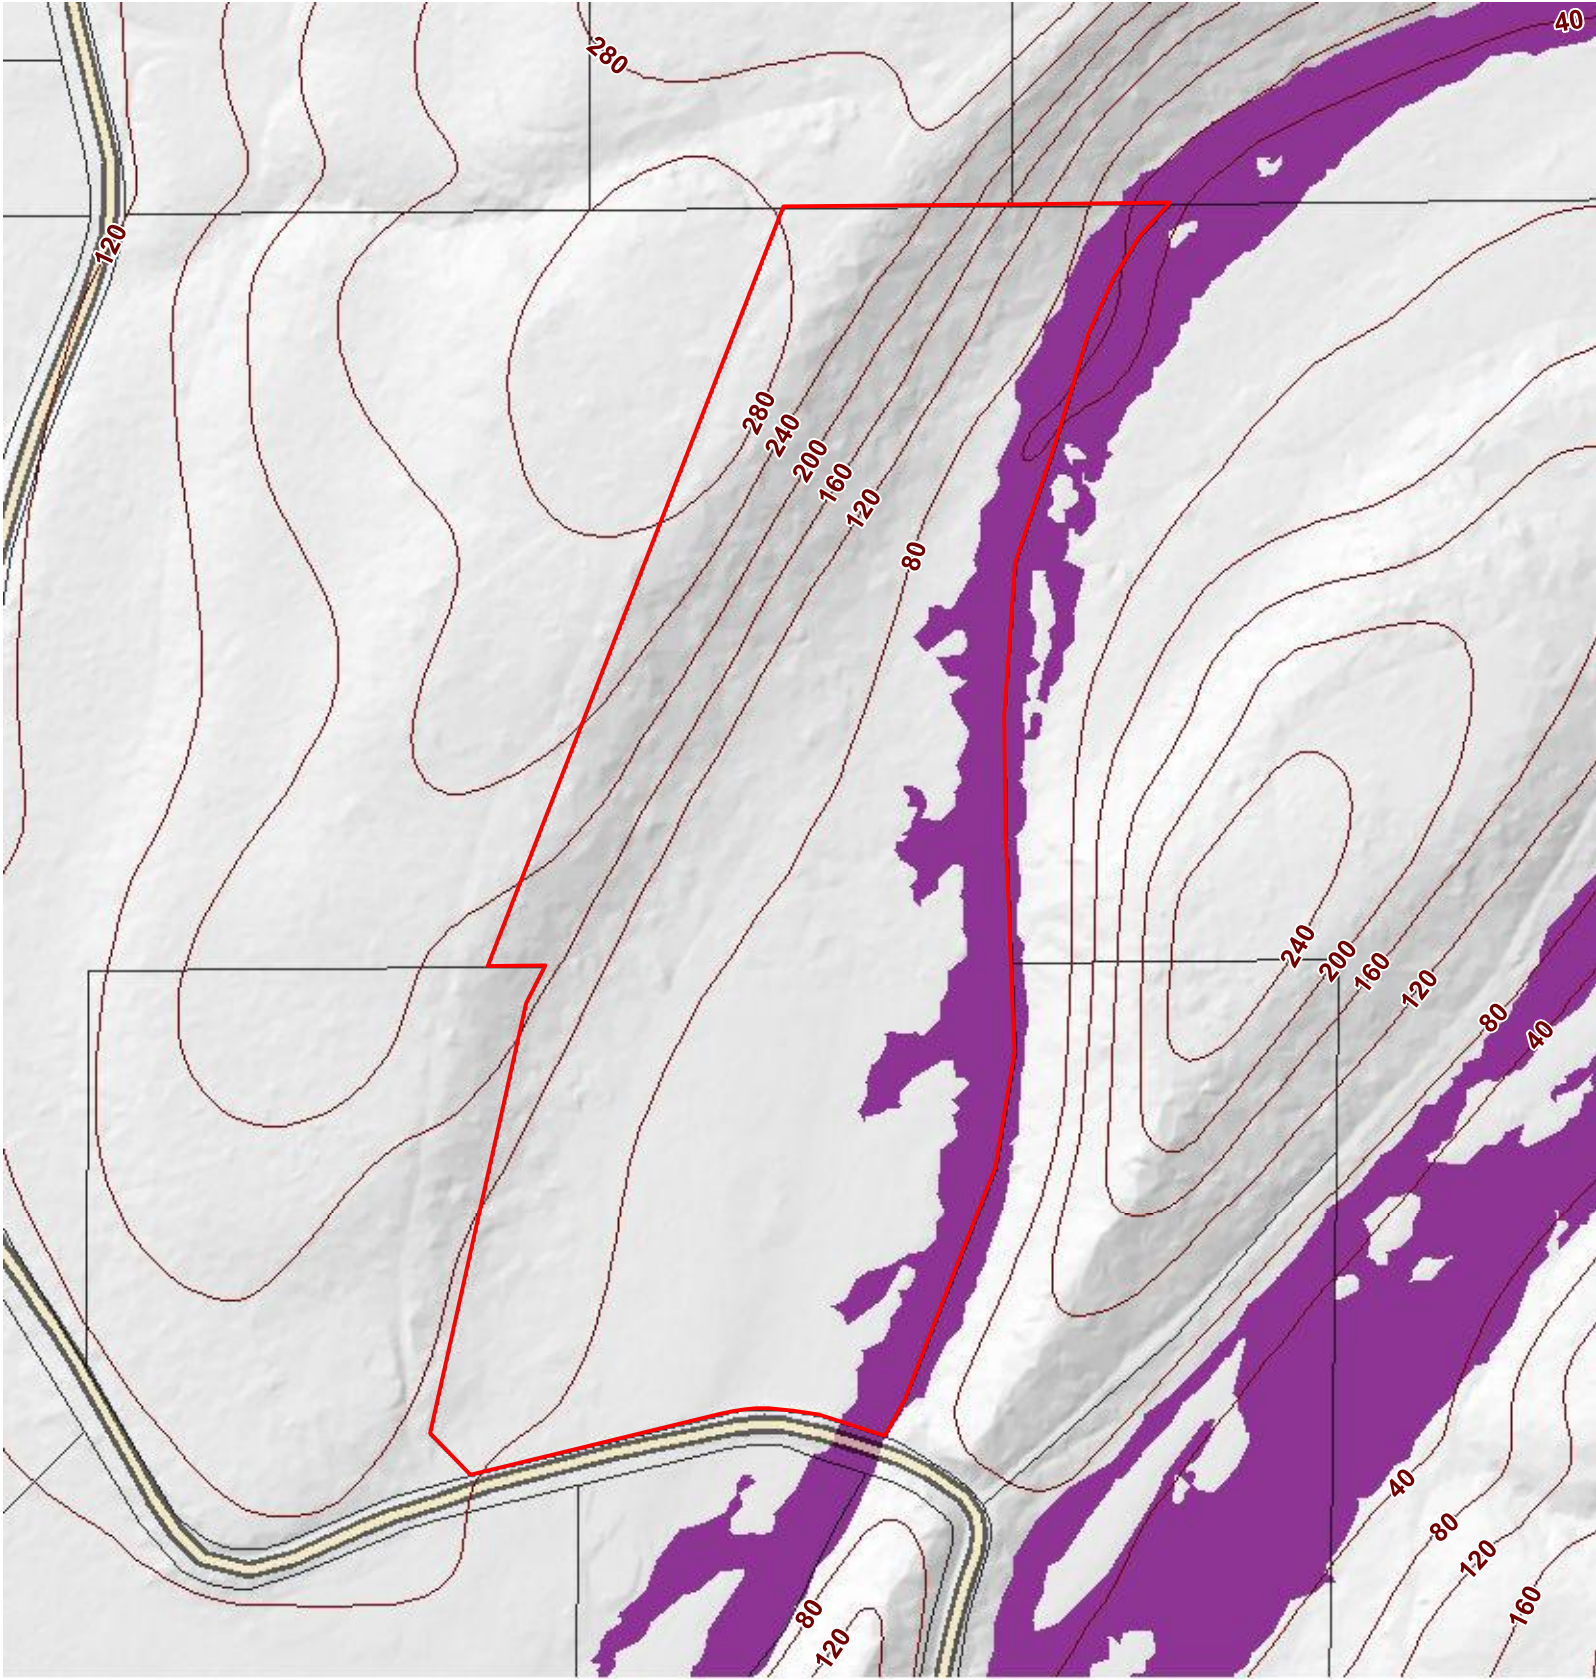

Taxlot

Subject

Taxlot

Aerial

Subject

Taxlot

Aerial

Subject

Taxlot

Community

- High School
- Middle School
- Elementary School
- Water Feature
- Health Care
- Fire Station
- Library
- City Limits
- Parks

Zoning

Subject

Taxlot

Natural Features

- Contour
- 1% Annual Chance Flood
- 0.2% Annual Chance Flood
- Special Floodway
- Wetlands
- Area of Undetermined Flood
- Regulatory Floodway
- Area with Reduced Risk Due to Levee
- Future Conditions 1% Annual Chance Flood Hazard

Aspect

Soil

Subject

Taxlot