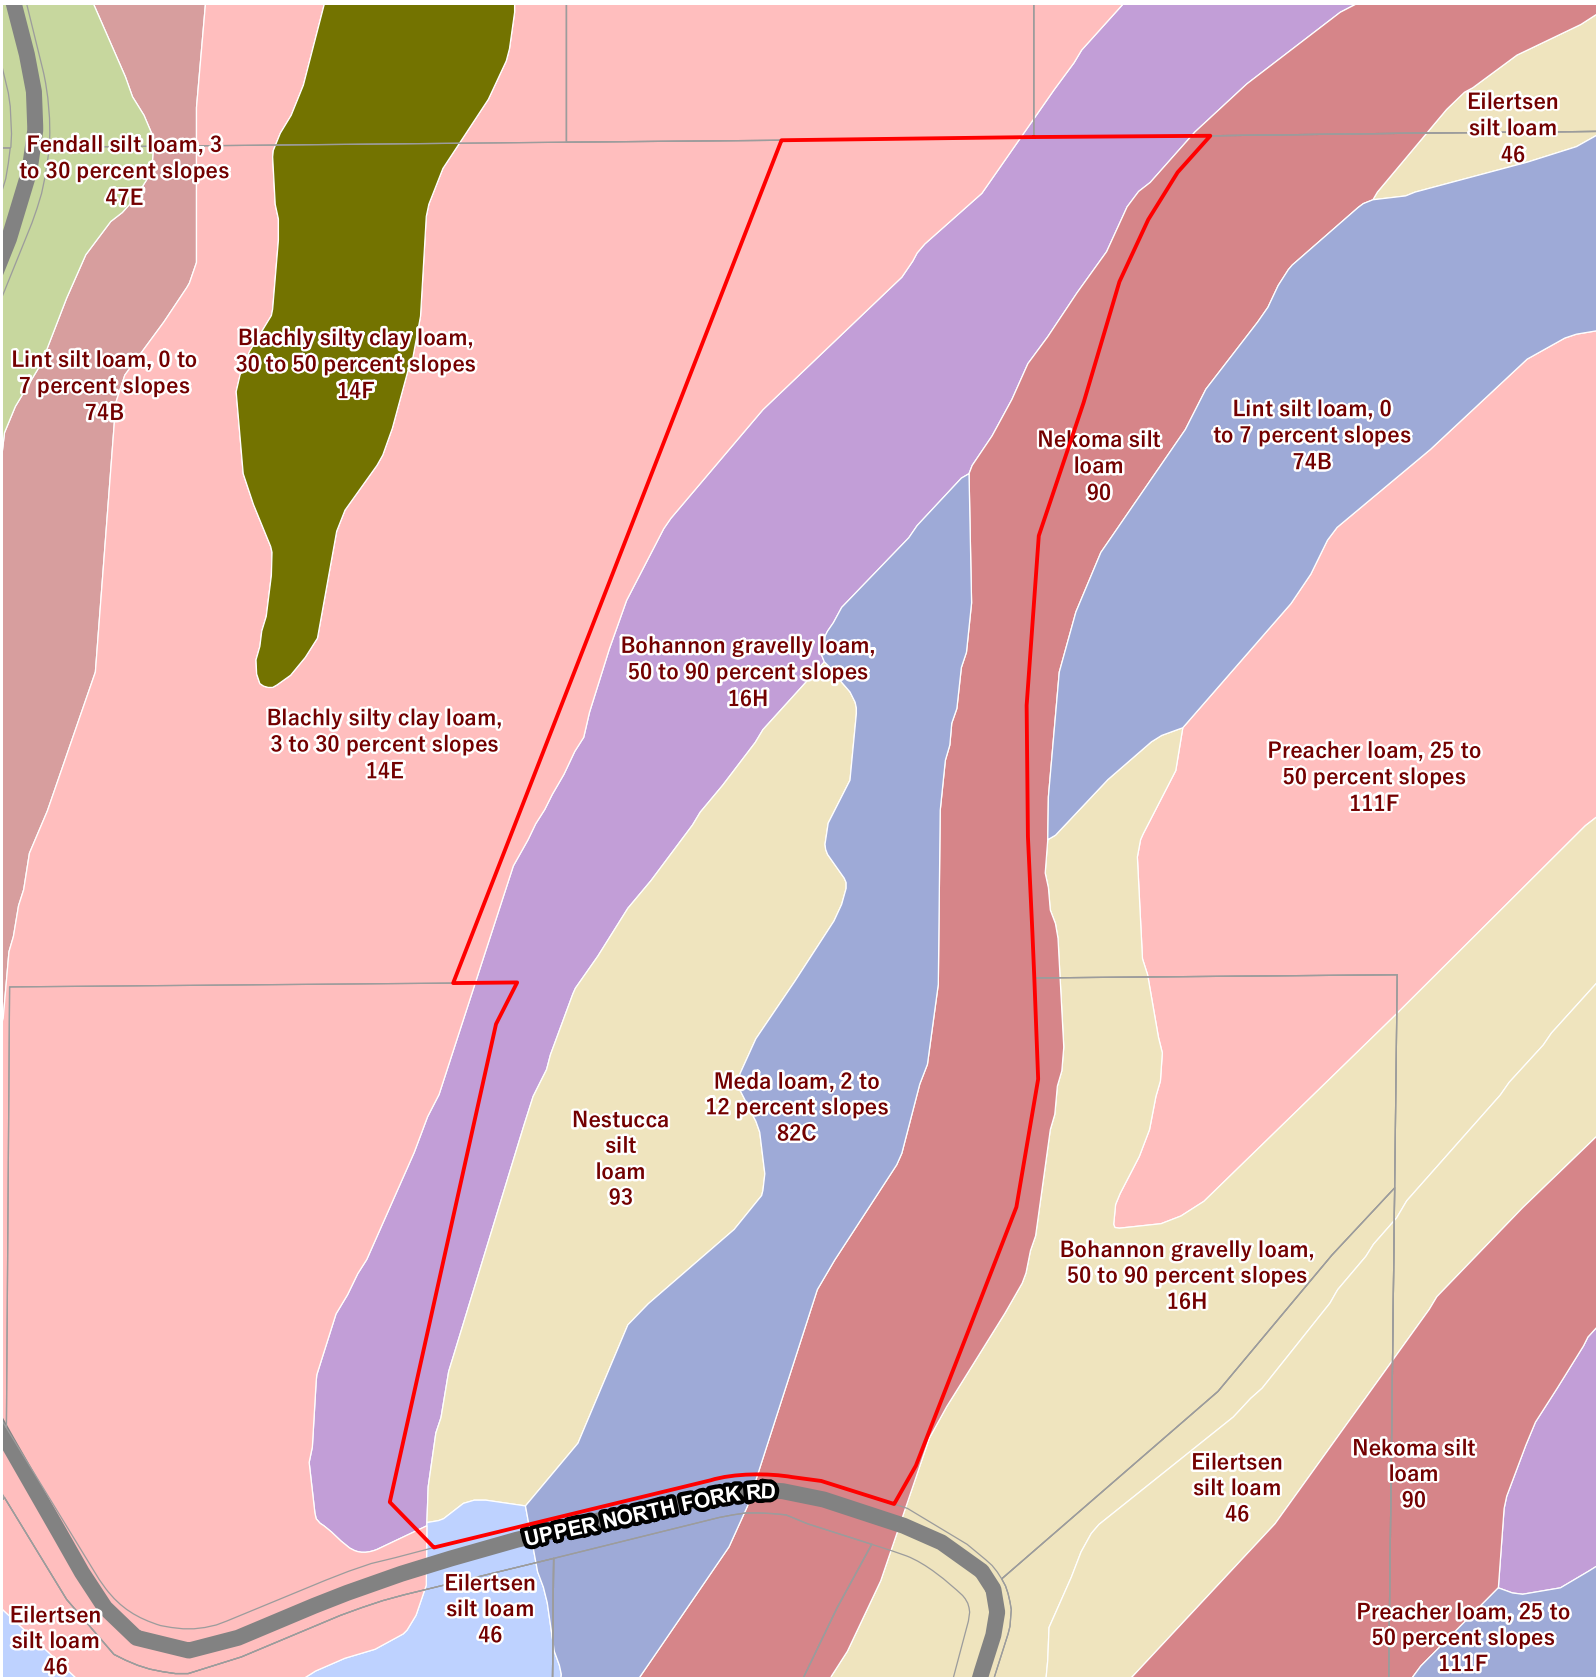

Taxlot

Subject

Taxlot

Aerial

Subject

Taxlot

Aerial

Subject

Taxlot

Community

- High School
- Middle School
- Elementary School
- Water Feature
- Health Care
- Fire Station
- Library
- City Limits
- Parks

Zoning

Subject

Taxlot

Natural Features

- Contour
- 1% Annual Chance Flood
- 0.2% Annual Chance Flood
- Special Floodway
- Wetlands
- Area of Undetermined Flood
- Regulatory Floodway
- Area with Reduced Risk Due to Levee
- Future Conditions 1% Annual Chance Flood Hazard

Aspect

Soil

Subject

Taxlot