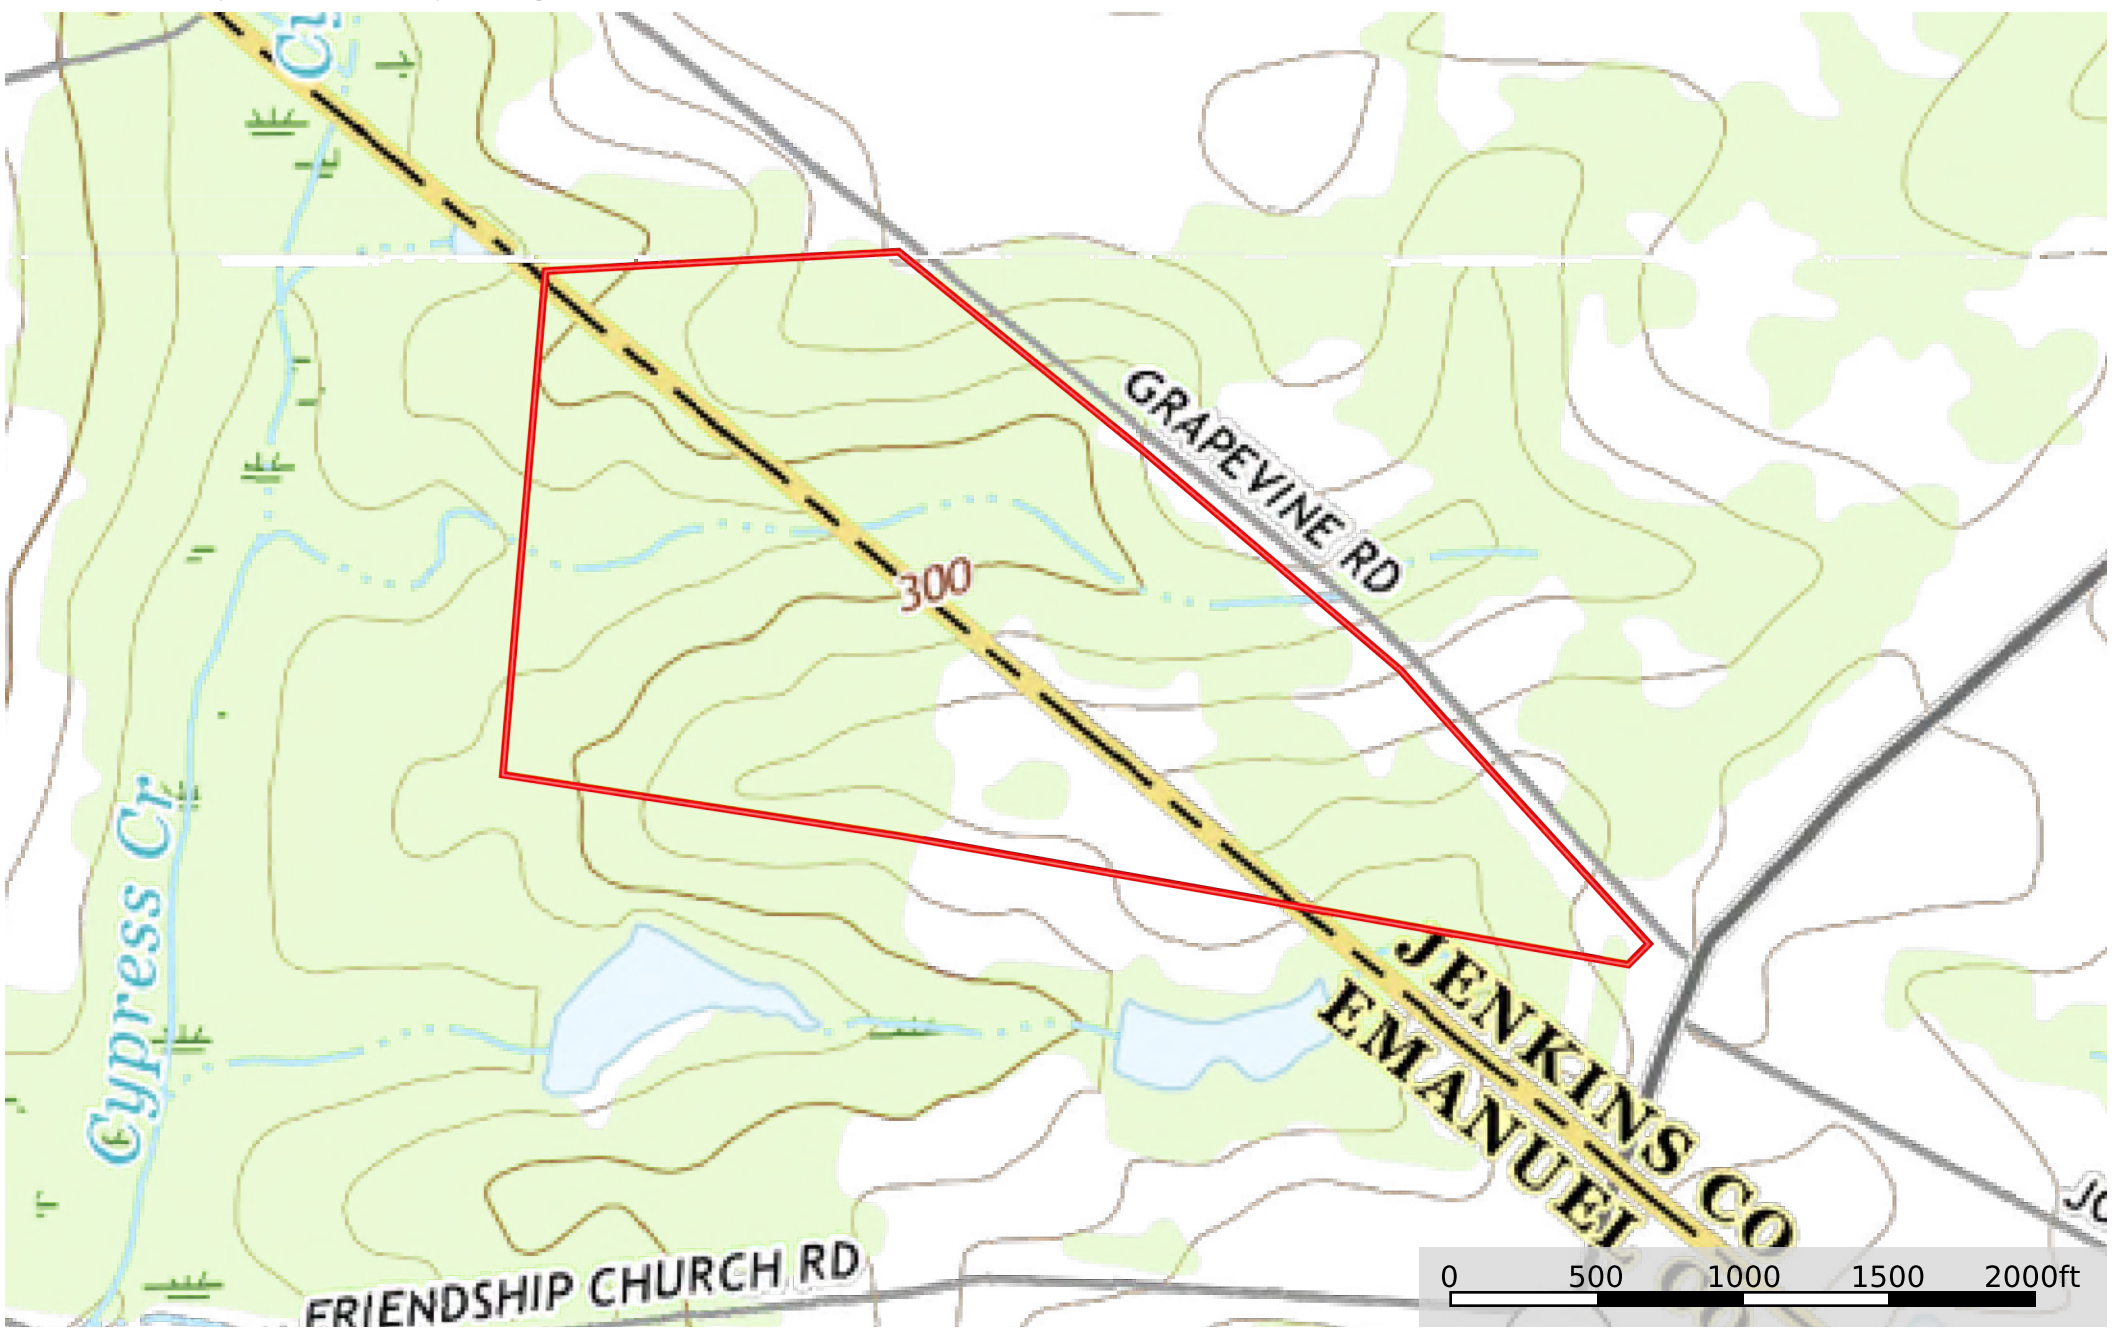

Grapevine Road

Emanuel County, Jenkins County, Georgia, 124.25 AC +/-

 Boundary