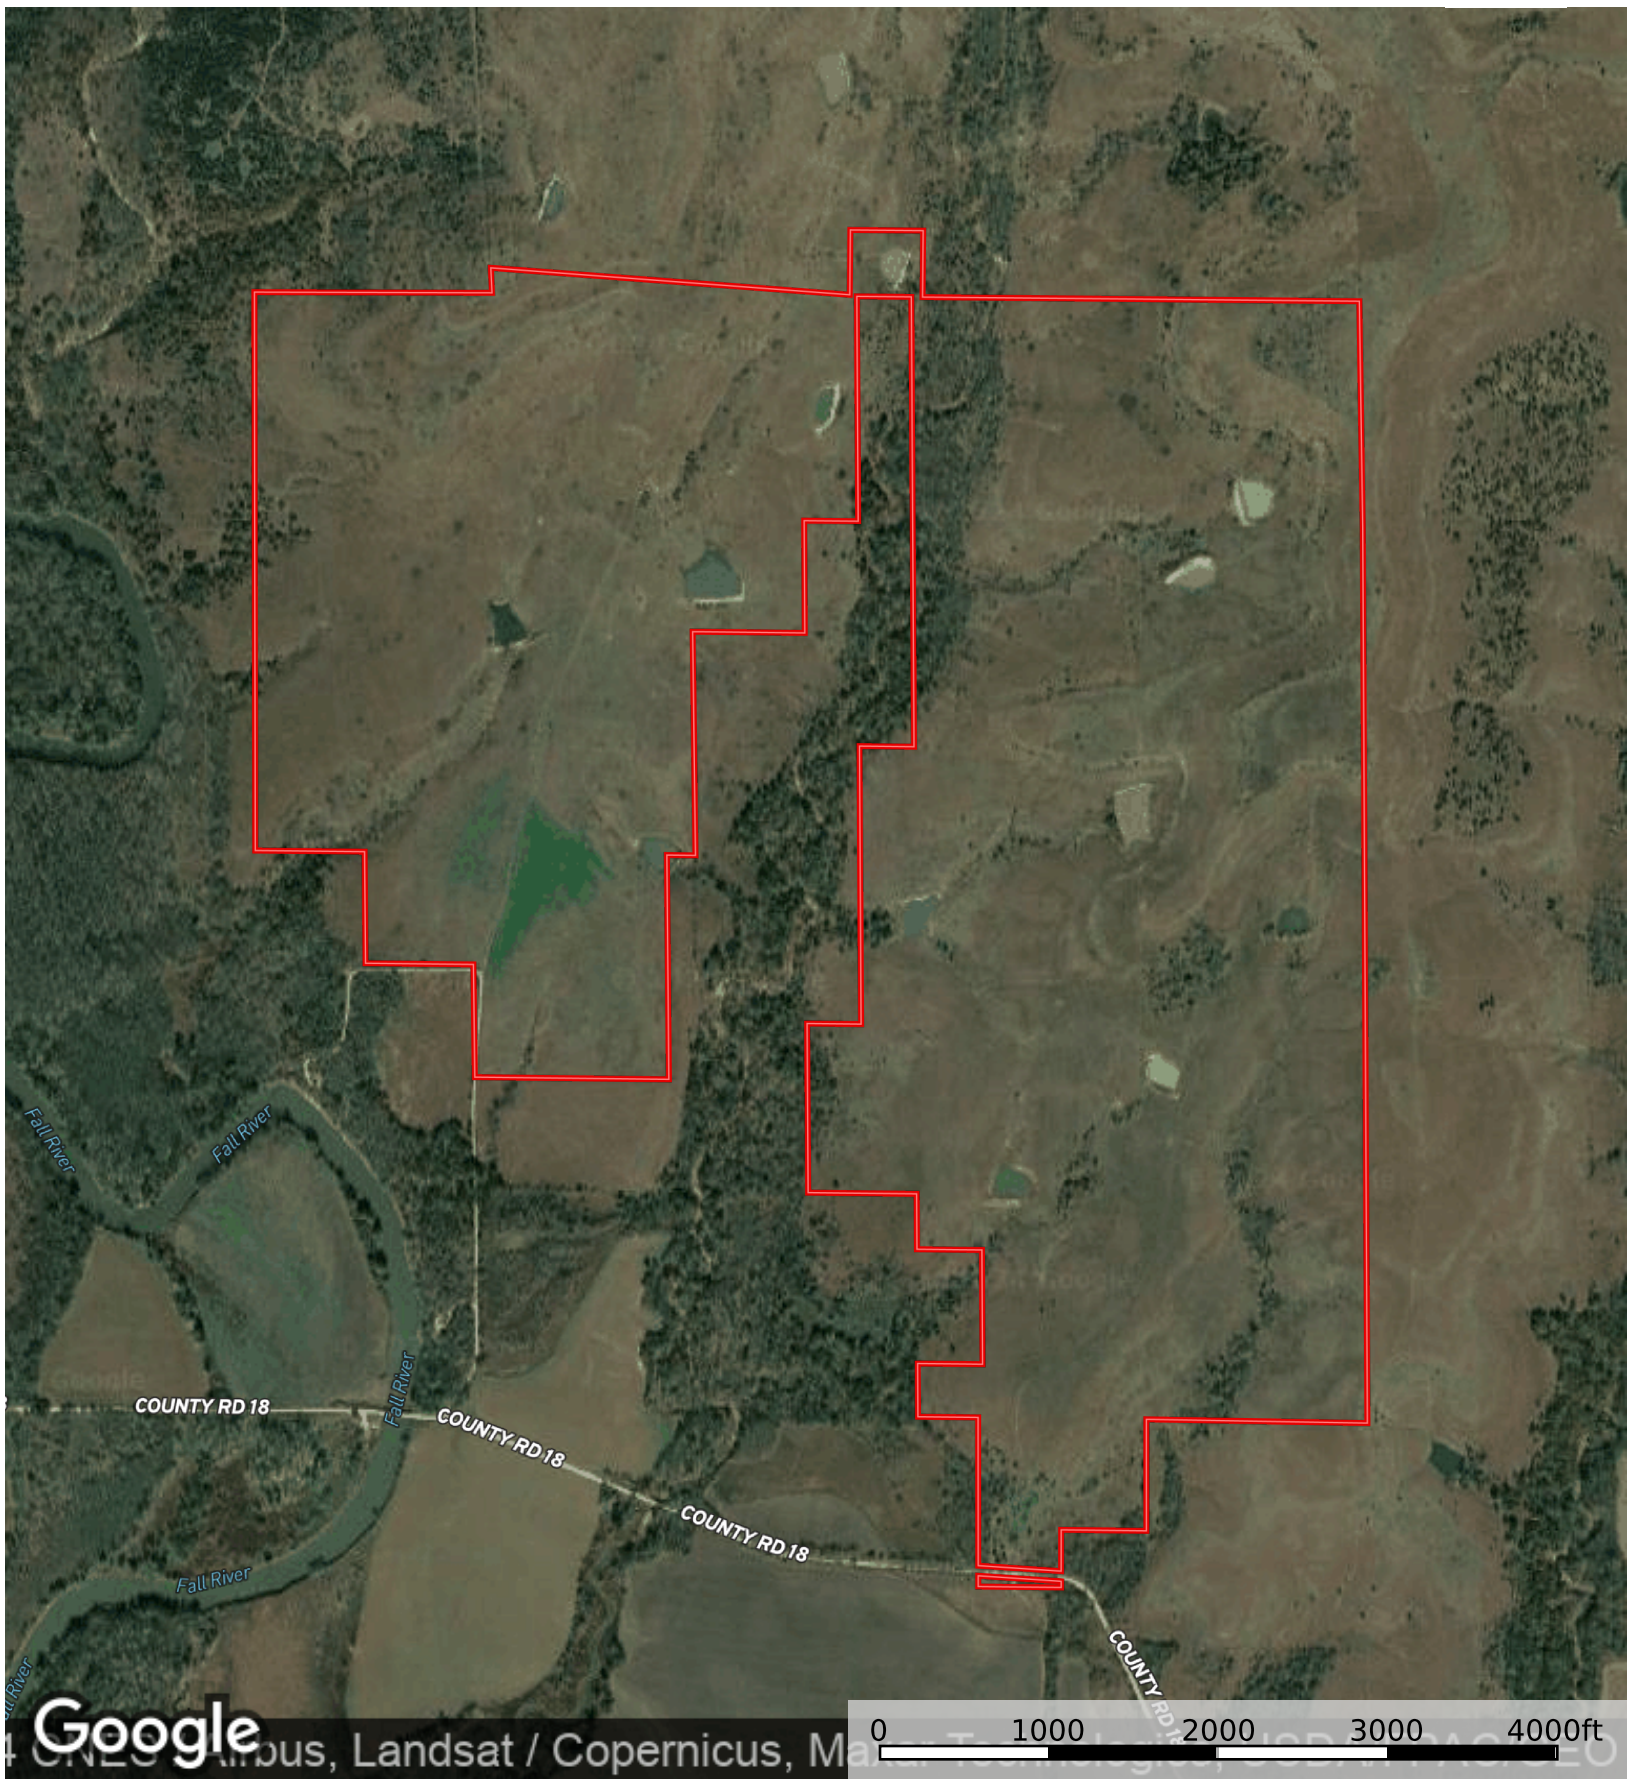

Eureka Kansas 735
Kansas, 732 AC +/-

 Boundary

Sam Voss

 The information contained herein was obtained from sources deemed to be reliable. Land id™ Services makes no warranties or guarantees as to the completeness or accuracy thereof.