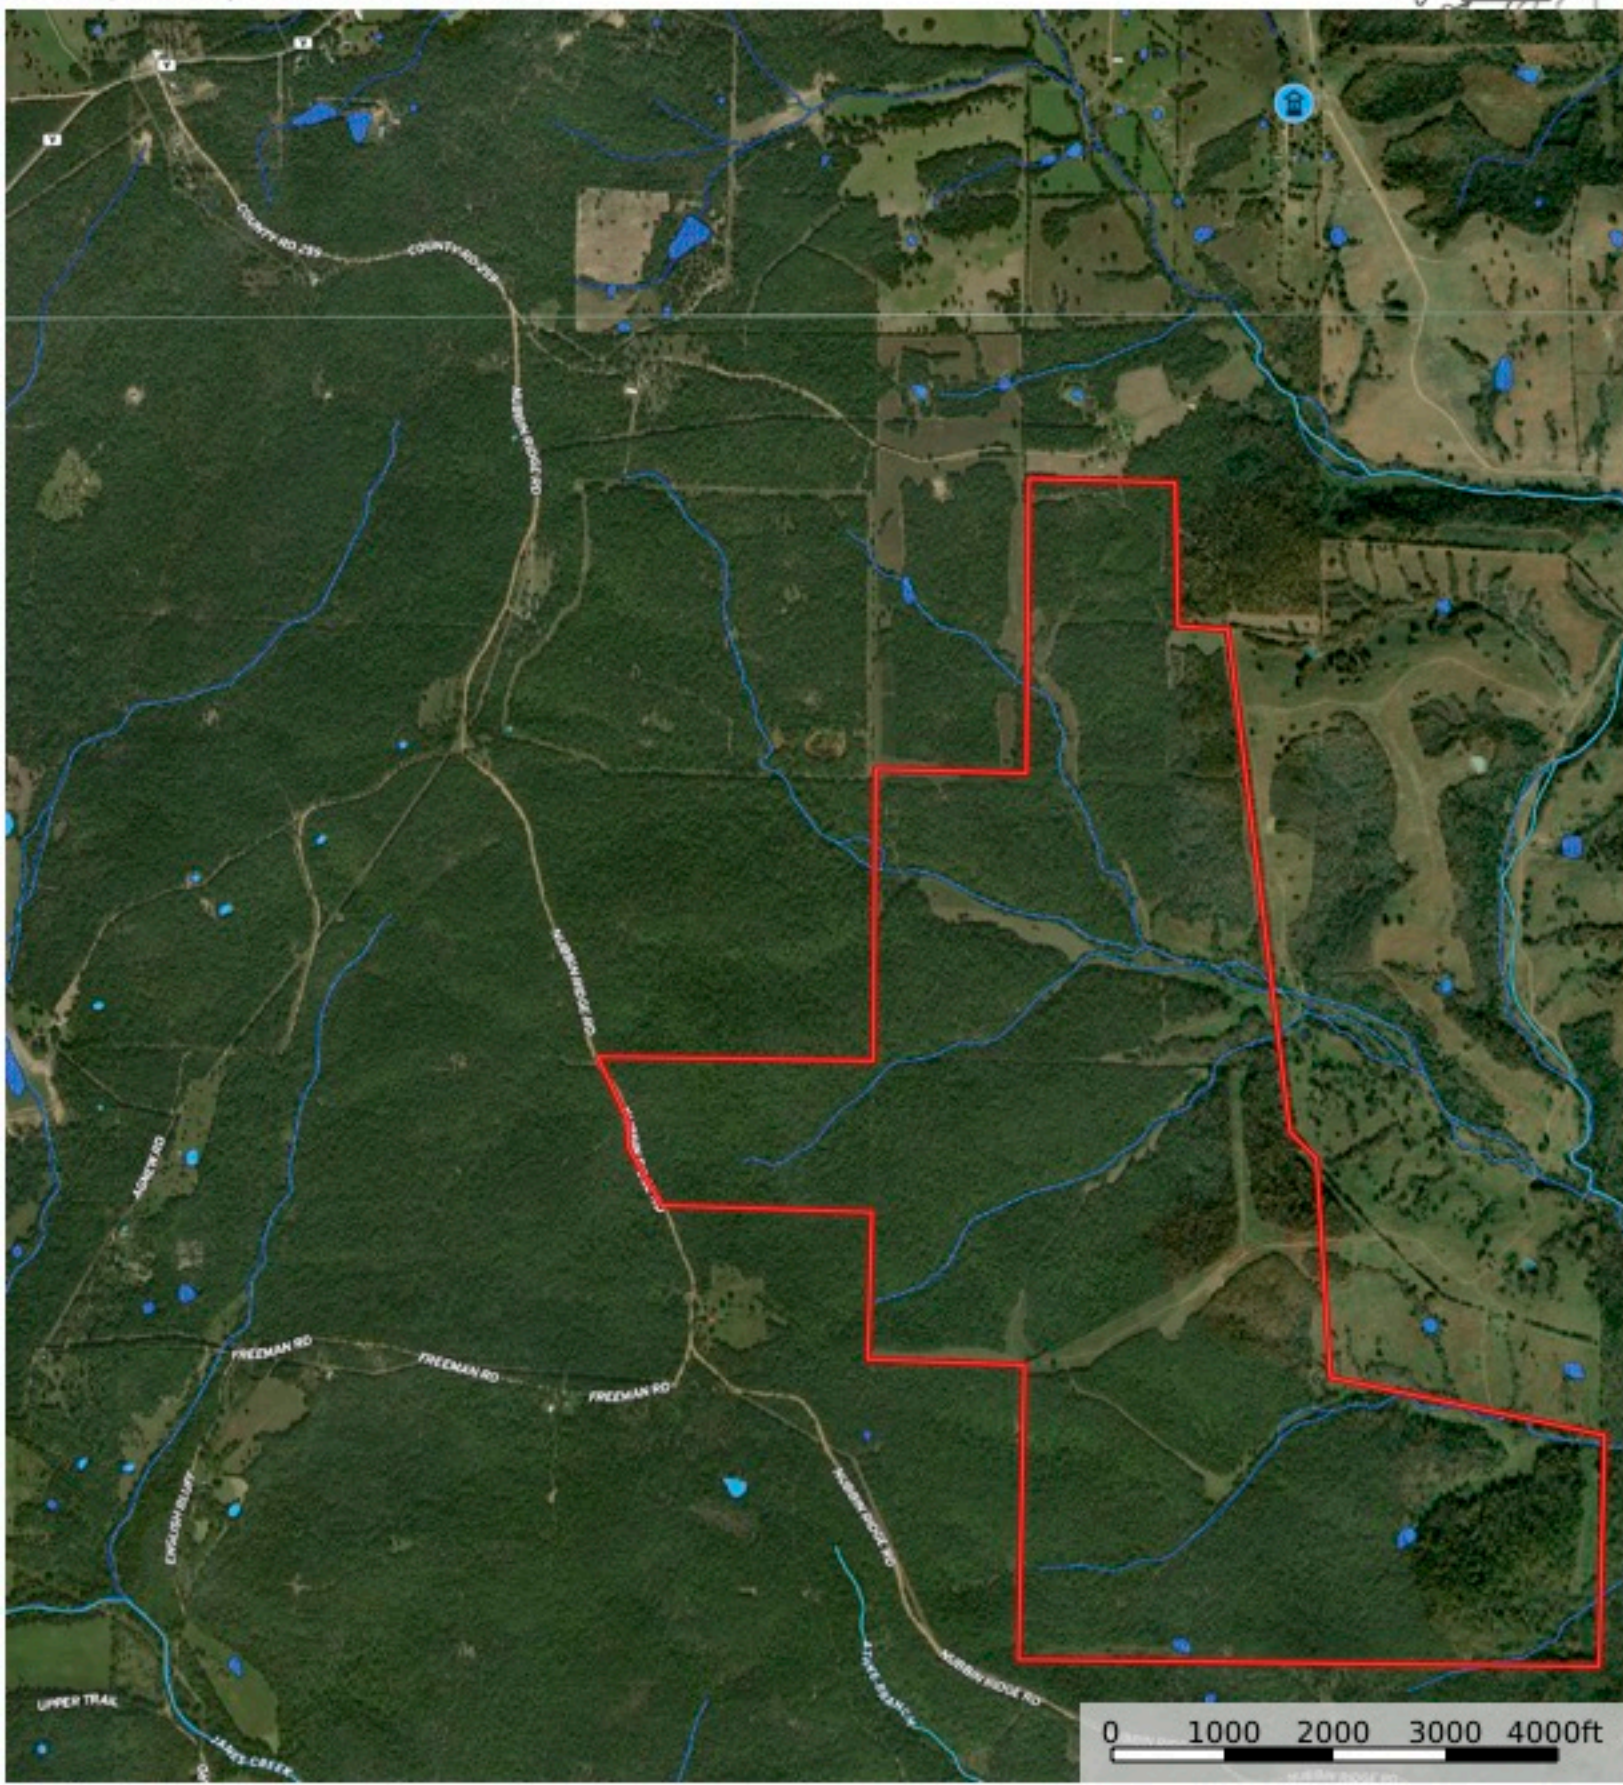

7126 - Nubbin Ridge Rd off Oregon Trail, Ravenden, AR  
Randolph County, Arkansas, 926 AC +/-

Well	Boundary	Pond/Tank	Wetlands	Riparian	Stream, Intermittent	River/Creek	Water Body
------	----------	-----------	----------	----------	----------------------	-------------	------------