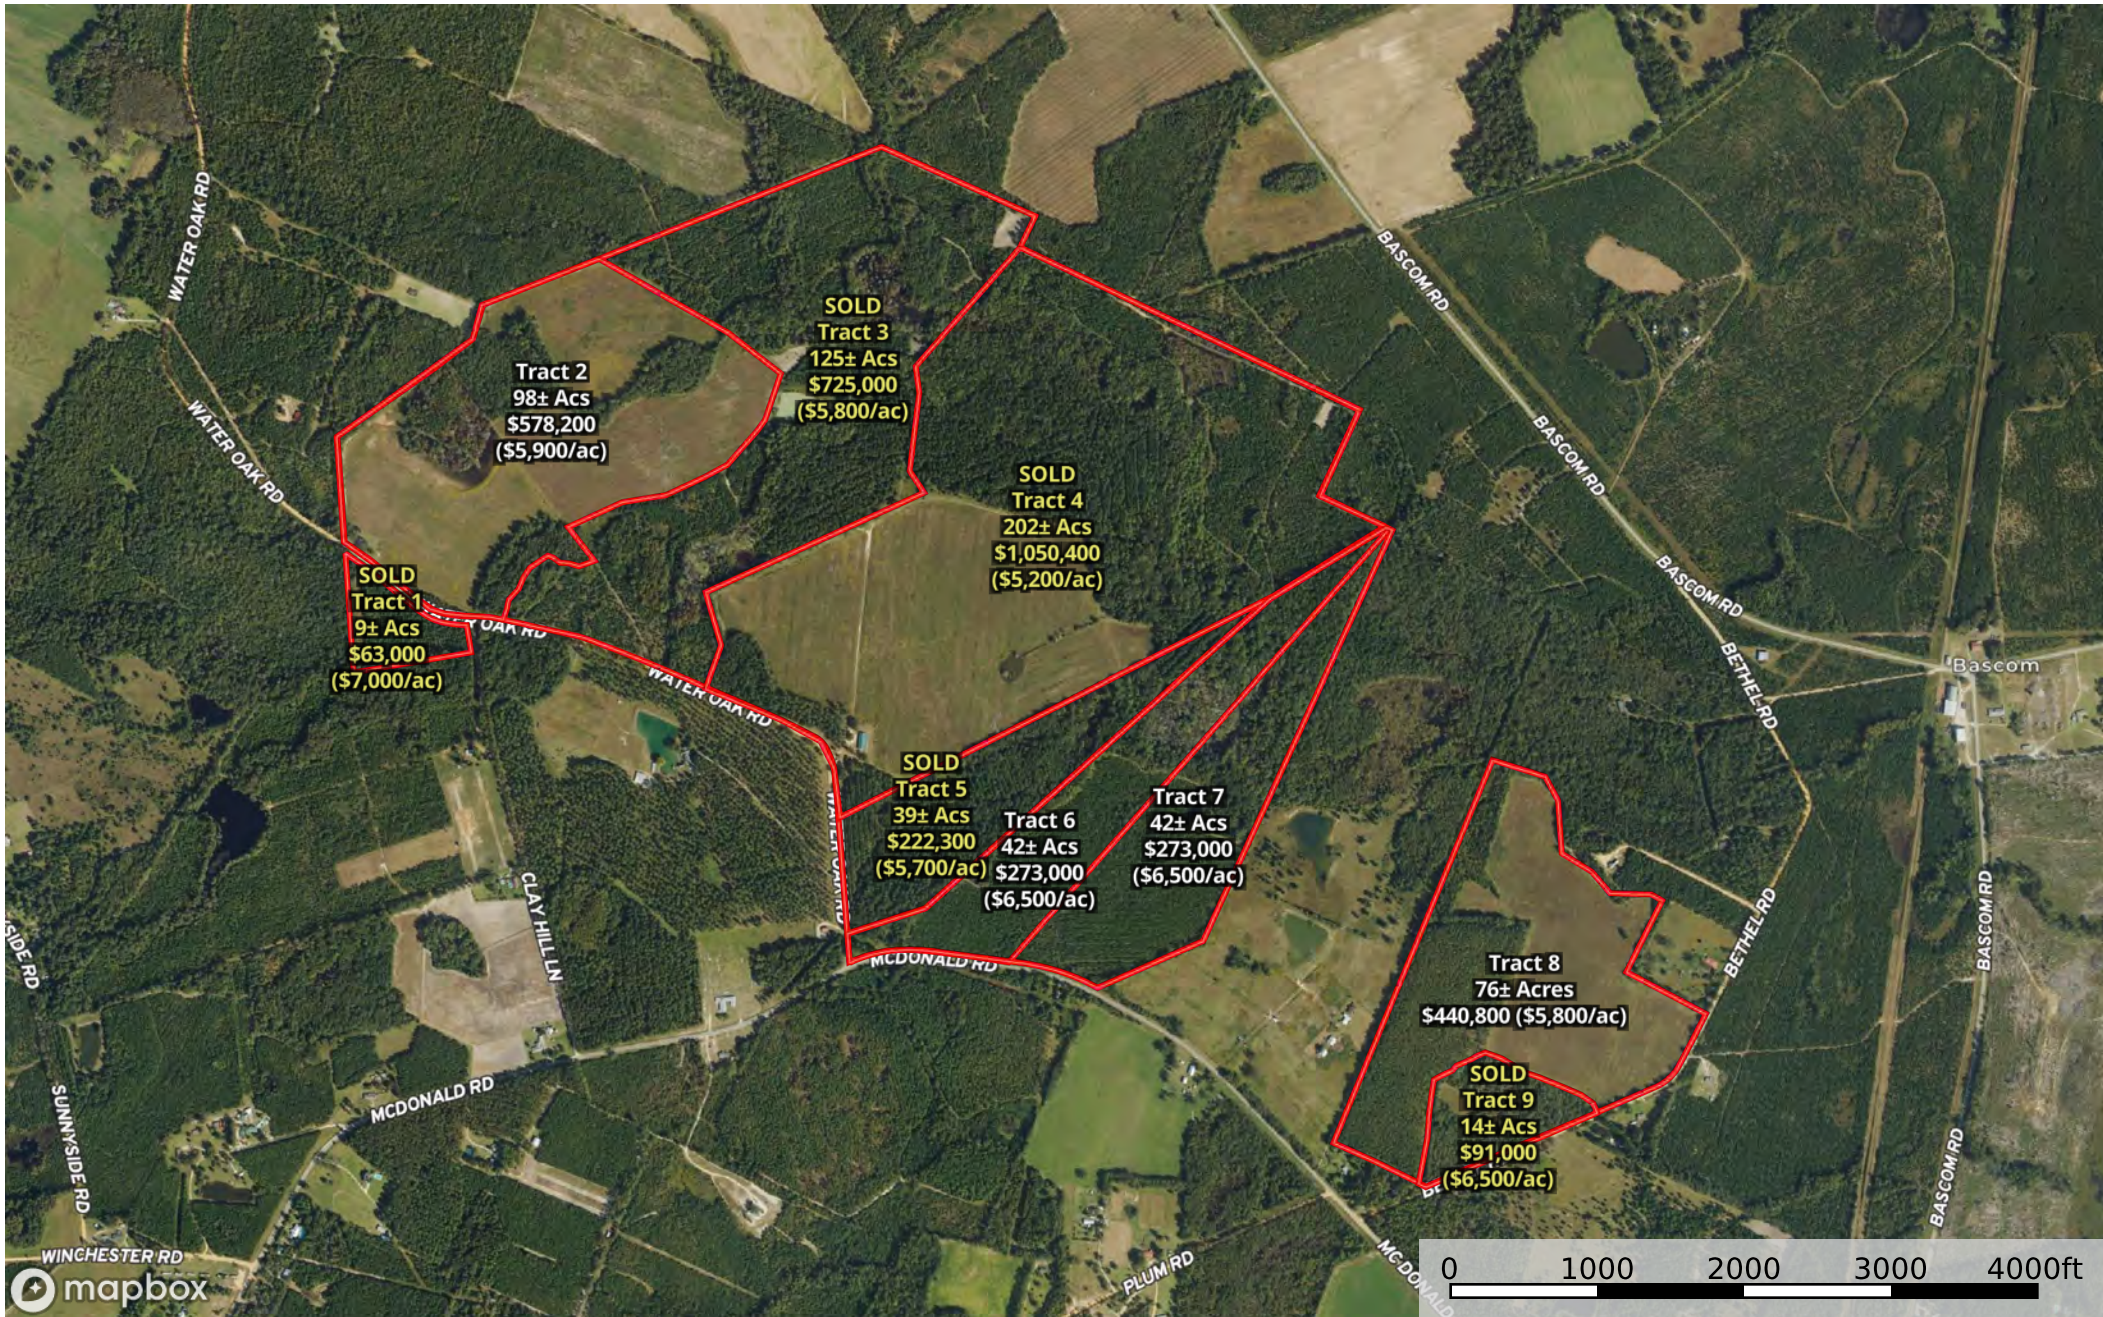

Revised Subdivided (9 Tracts) - Water Oak Rd. & Bethel
 Screven County, Georgia, 644 AC +/-

Boundary