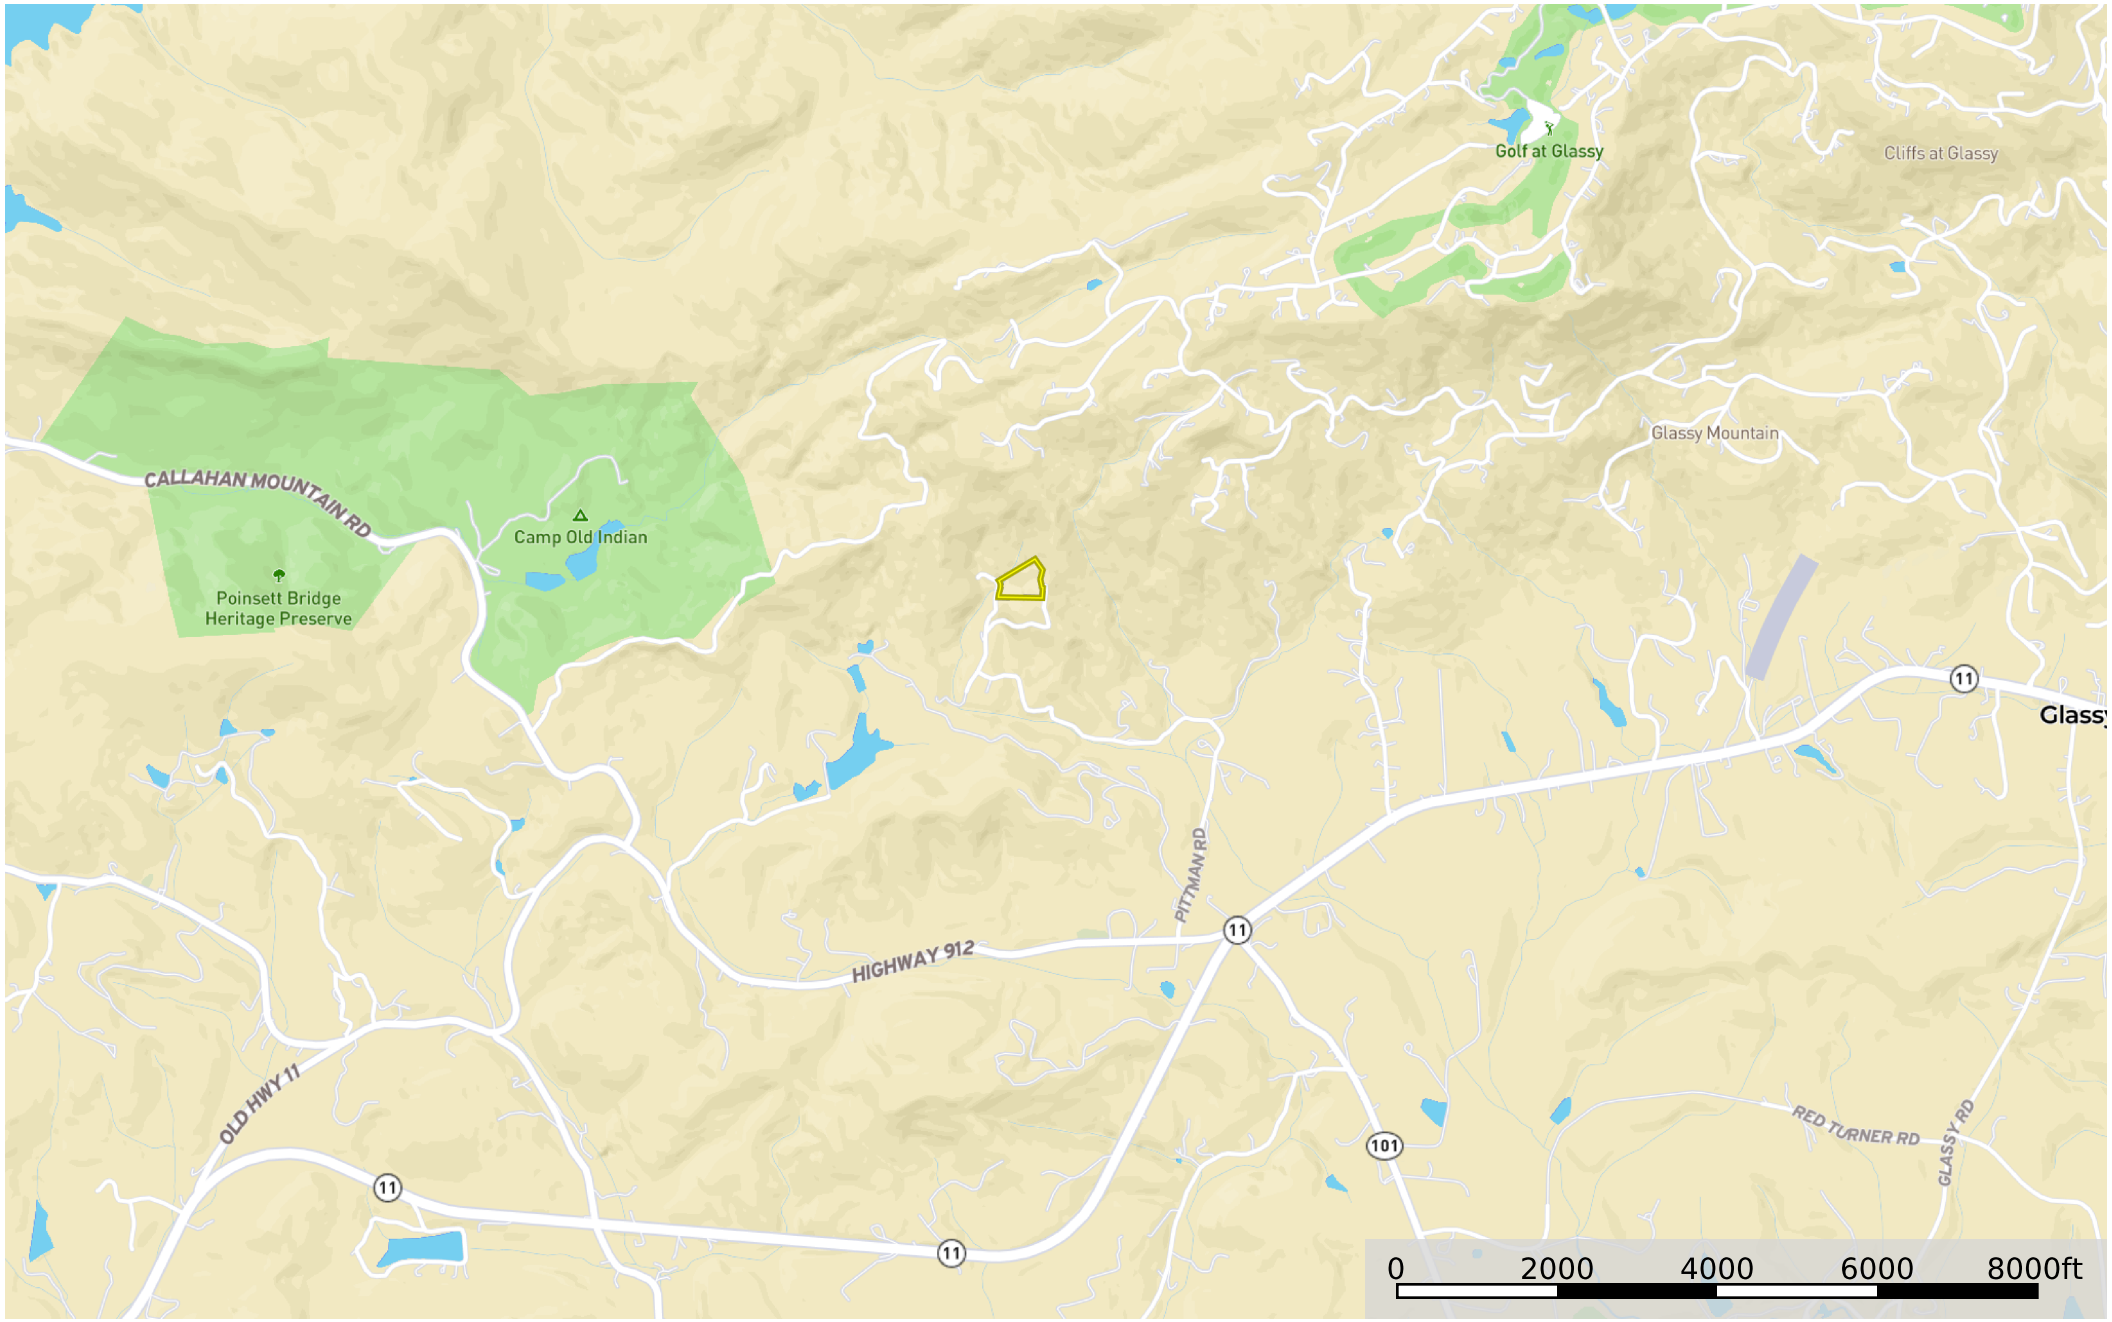

Hidden Hills Lot # 11

Greenville County, South Carolina, 5.09 AC +/-

Boundary 1