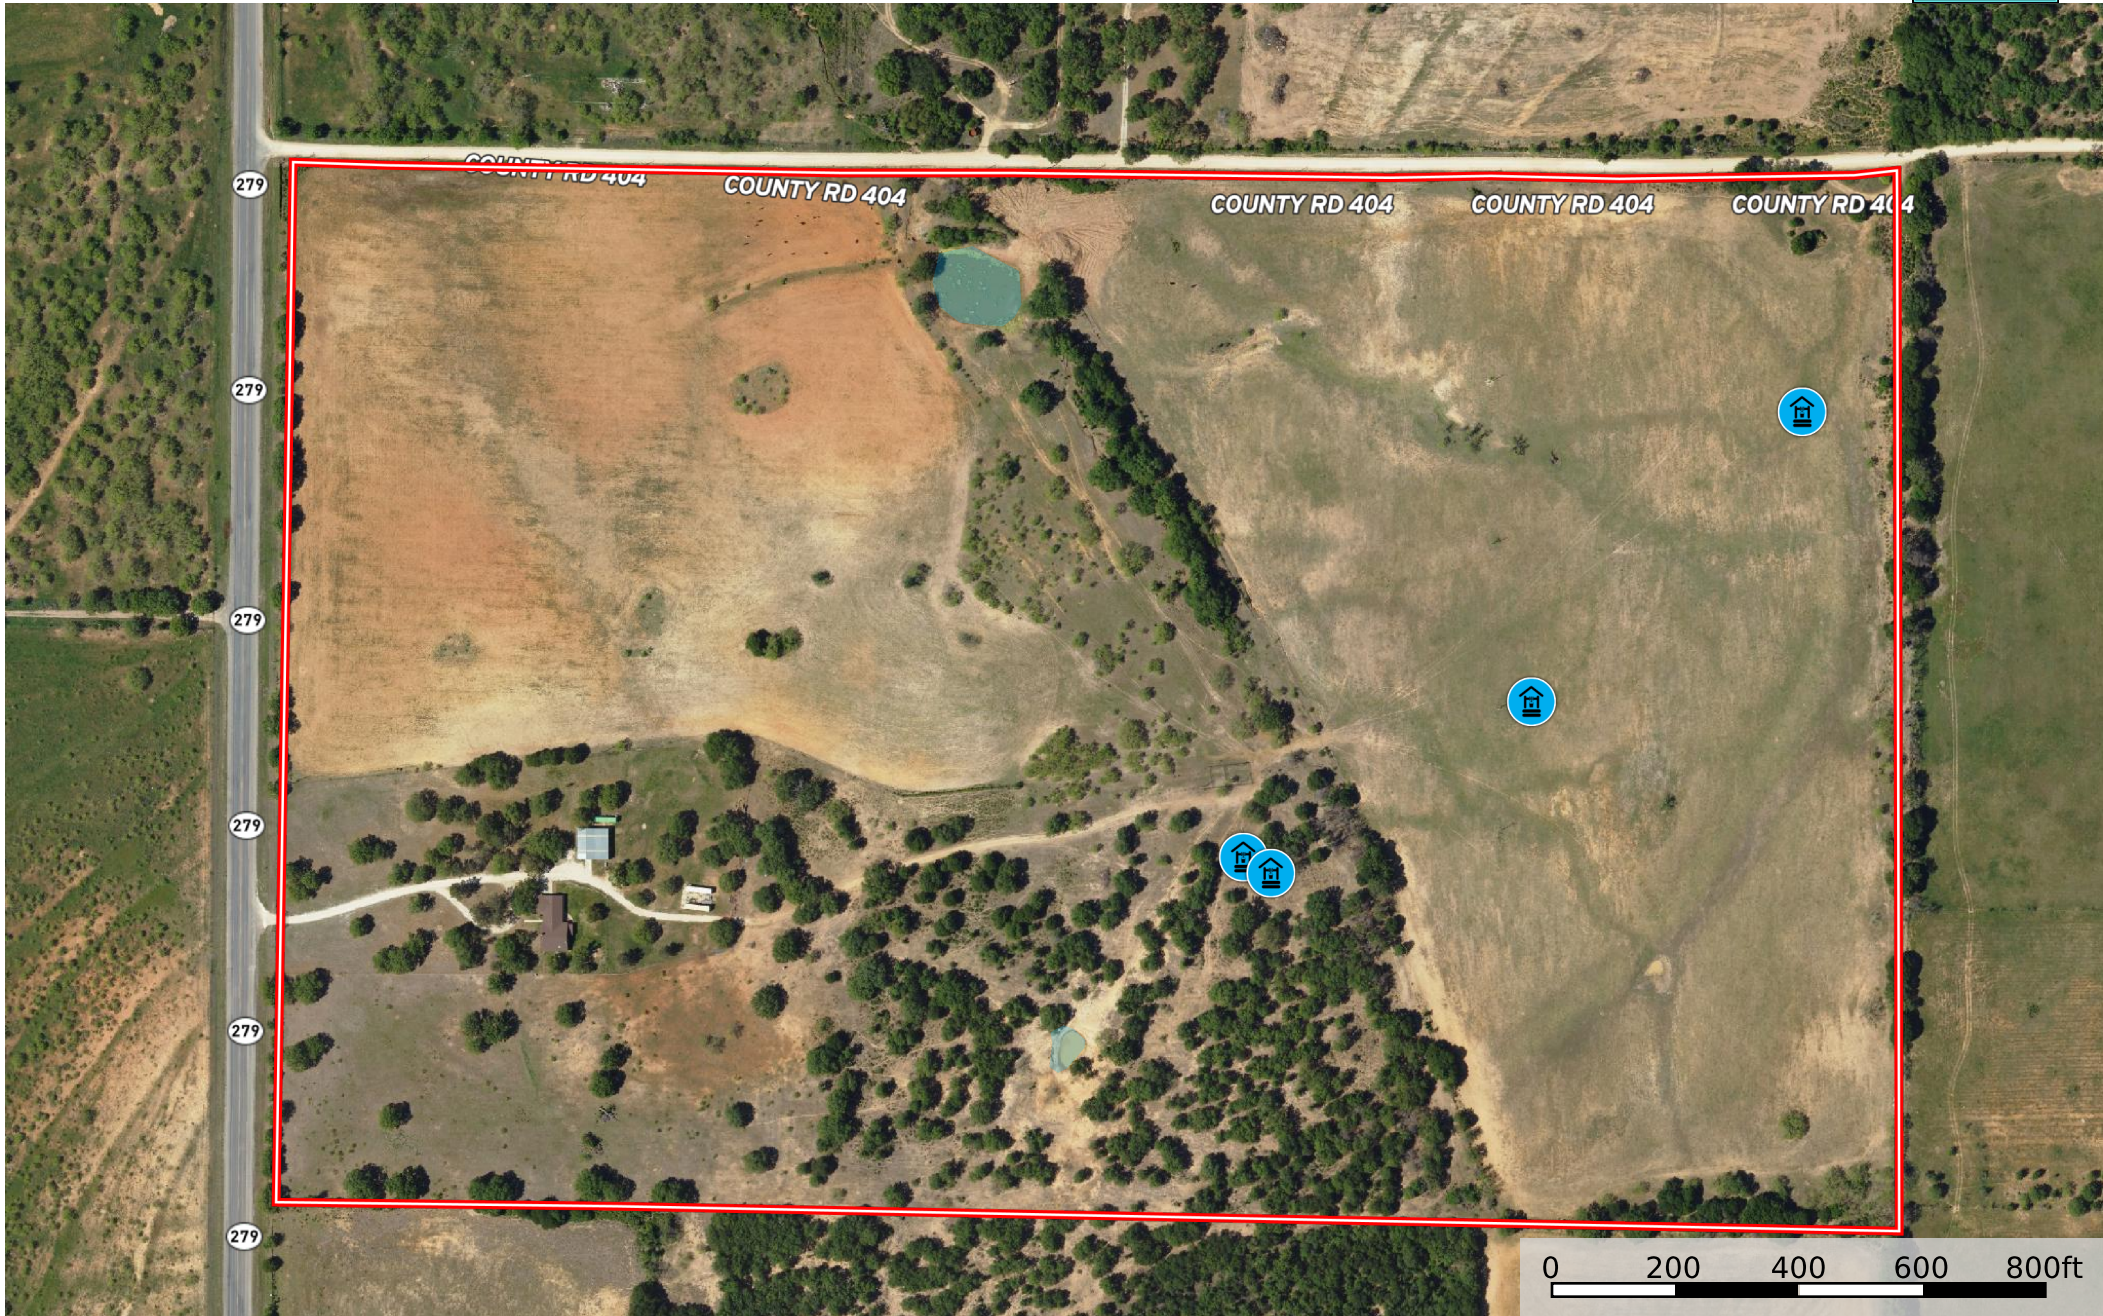

105 Ac - 22024 Hwy 279, Cross Plains  
Callahan County, Texas, 105 AC +/-

Well    Pond / Tank    Boundary