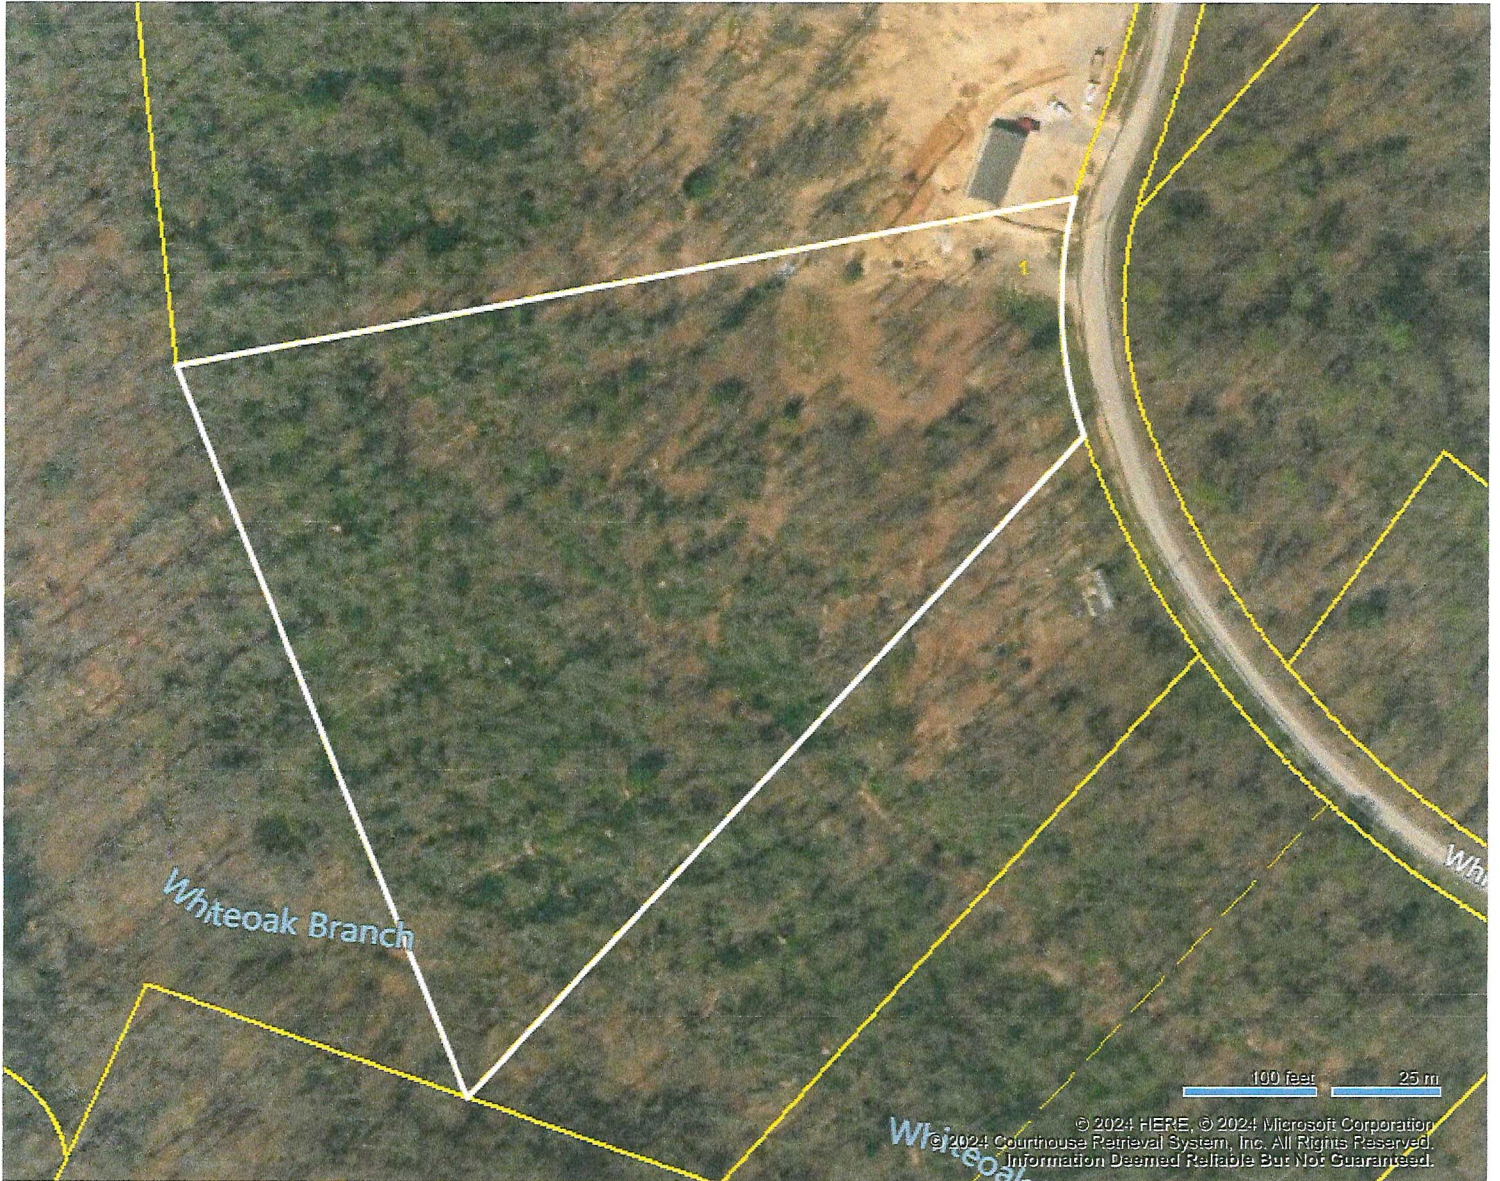

Debra Dodd
No. 1 Quality Realty
931-397-1660
debradodd@no1qualityrealty.com

Map for Parcel Address: White Oak Ln TN Parcel ID: 110 028.23

© 2024 Courthouse Retrieval System, Inc. All Rights Reserved.
Information Deemed Reliable But Not Guaranteed.

Map for Parcel Address: White Oak Ln TN Parcel ID: 110 028.23

Debra Dodd
No. 1 Quality Realty
931-397-1660
debradodd@no1qualityrealty.com

Map for Parcel Address: White Oak Ln TN Parcel ID: 110 028.23

© 2024 HERE, © 2024 Microsoft Corporation
© 2024 Courthouse Retrieval System, Inc. All Rights Reserved.
Information Deemed Reliable But Not Guaranteed. © OpenStreetMap