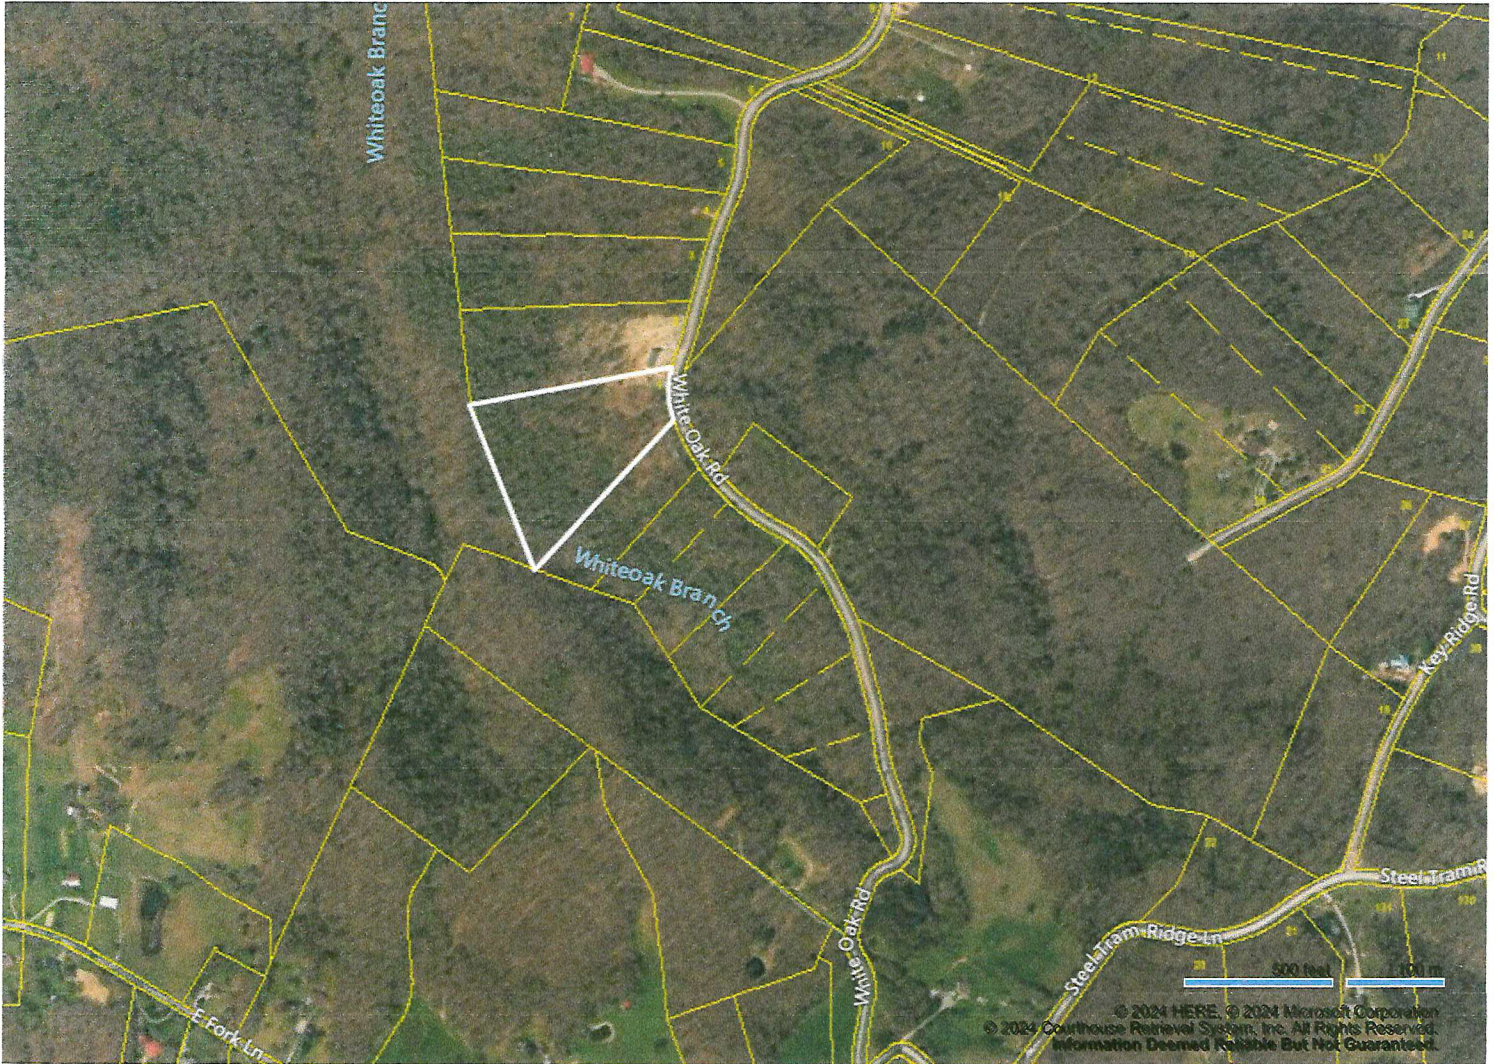

Debra Dodd
No. 1 Quality Realty
931-397-1660
debradodd@no1qualityrealty.com

Map for Parcel Address: White Oak Ln TN Parcel ID: 110 028.23

© 2024 Courthouse Retrieval System, Inc. All Rights Reserved.
Information Deemed Reliable But Not Guaranteed.