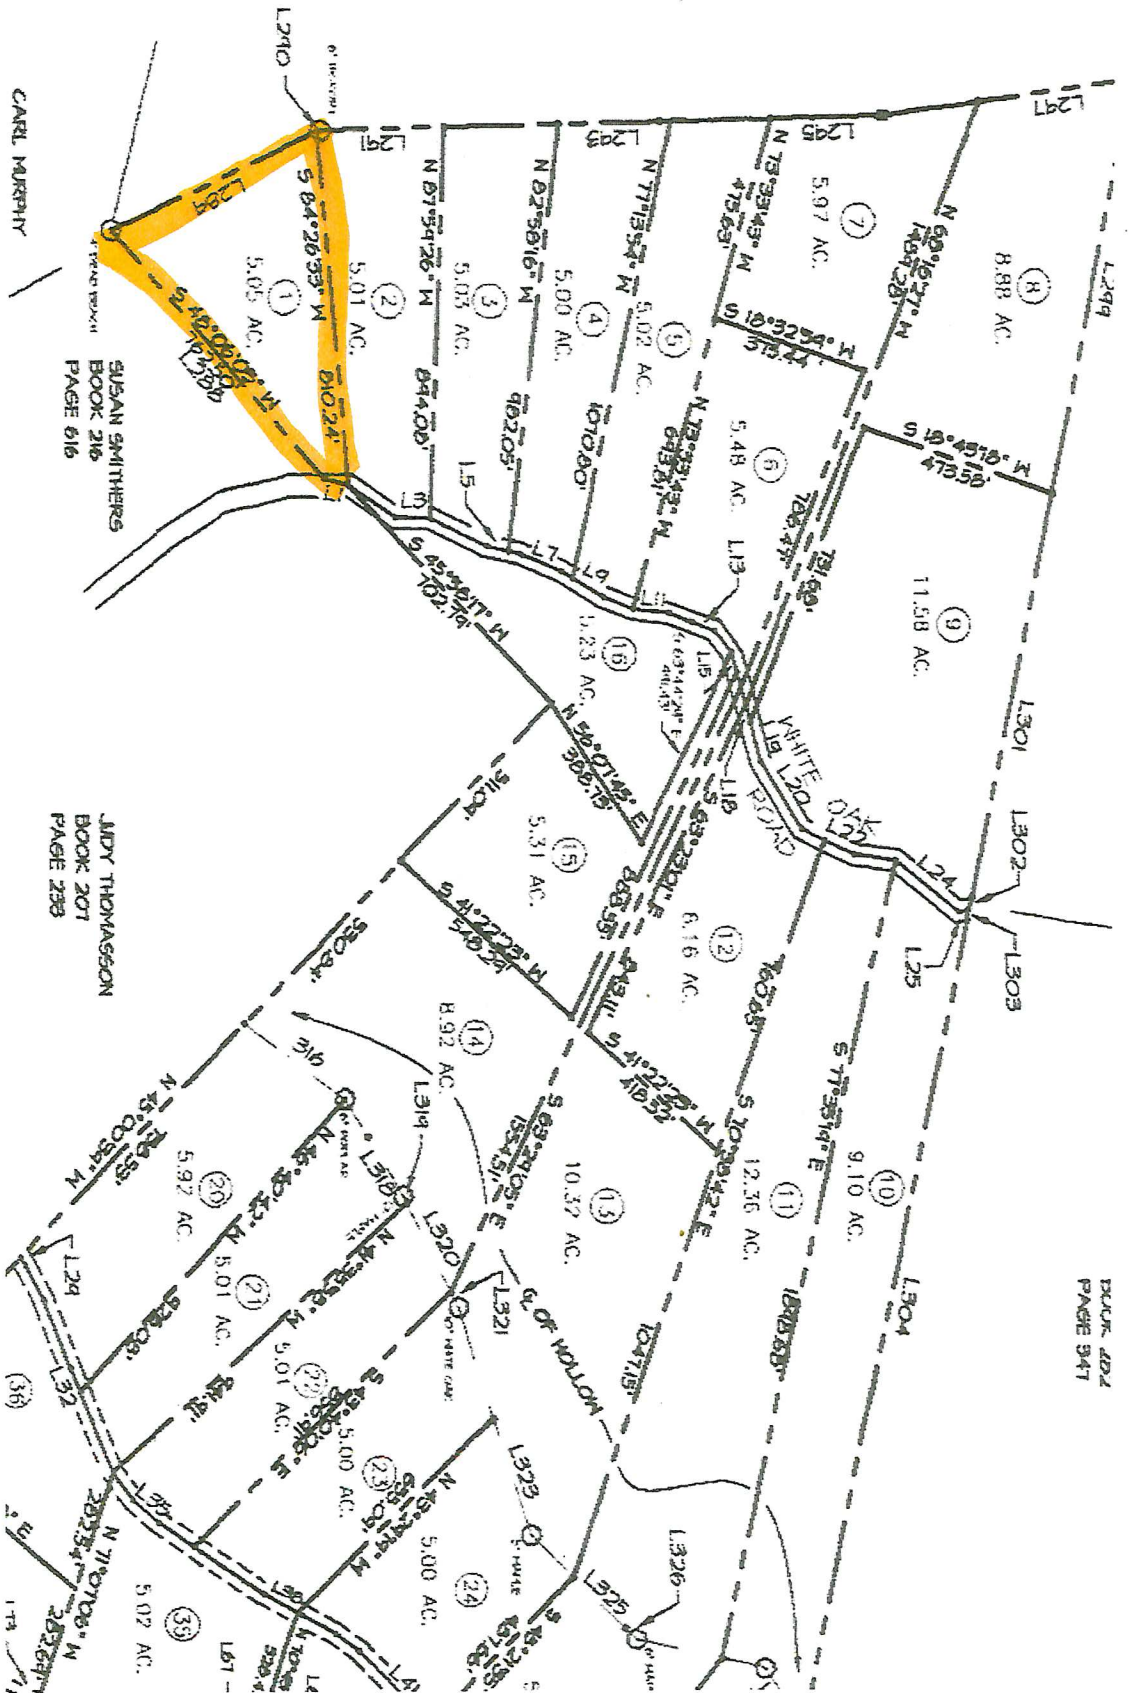

RONALD
HOFFER
BOOK 264
PAGE 248

CARL MURPHY
SUSAN SMITHERS
BOOK 216
PAGE 616

JUDY THOMASSON
BOOK 207
PAGE 238