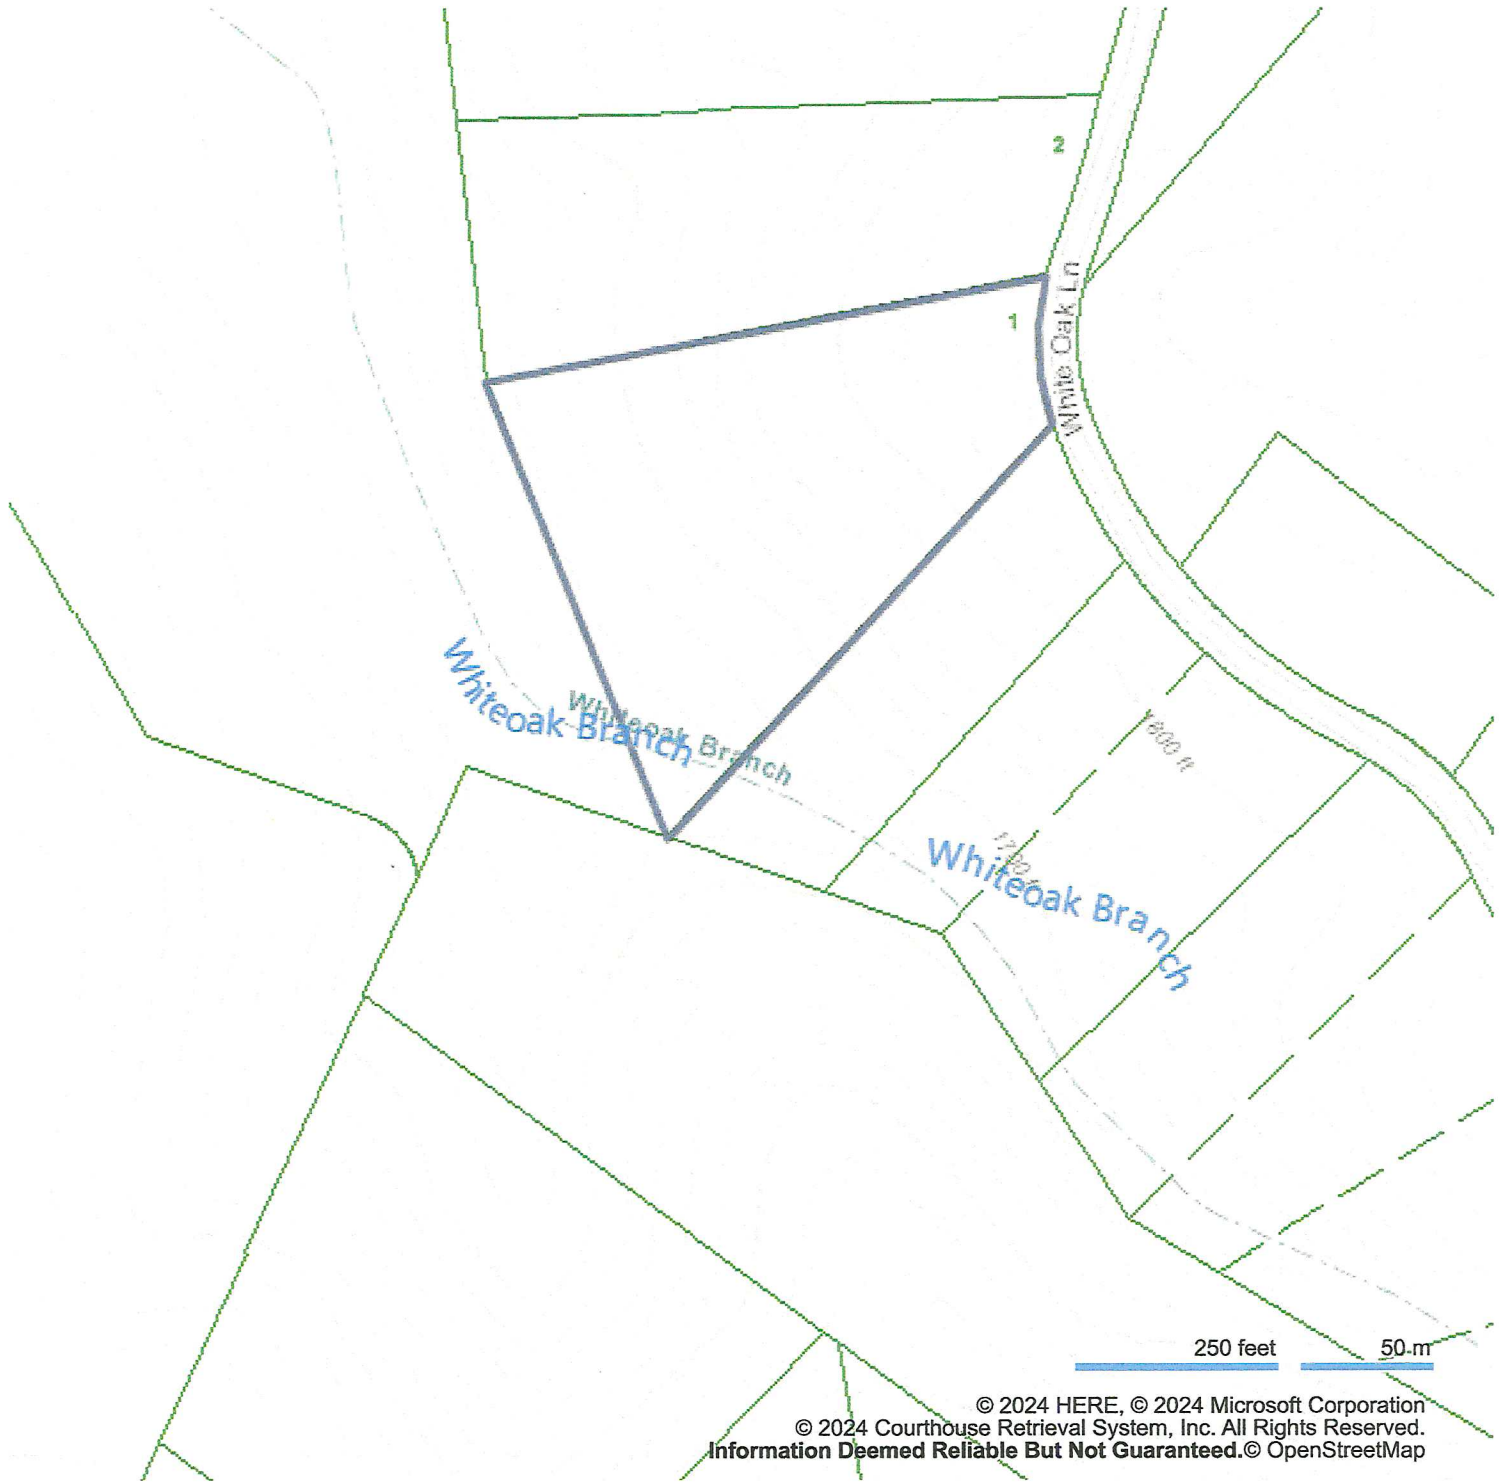

Debra Dodd
No. 1 Quality Realty
931-397-1660
debradodd@no1qualityrealty.com

Map for Parcel Address: White Oak Ln TN Parcel ID: 110 028.23

© 2024 Courthouse Retrieval System, Inc. All Rights Reserved.
Information Deemed Reliable But Not Guaranteed.

Debra Dodd
No. 1 Quality Realty
931-397-1660
debradodd@no1qualityrealty.com

MLS Tax SuiteTM

Powered by CRS Data

Map for Parcel Address: White Oak Ln TN Parcel ID: 110 028.23

Debra Dodd
No. 1 Quality Realty
931-397-1660
debradodd@no1qualityrealty.com

Map for Parcel Address: White Oak Ln TN Parcel ID: 110 028.23

Debra Dodd
No. 1 Quality Realty
931-397-1660
debradodd@no1qualityrealty.com

Map for Parcel Address: White Oak Ln TN Parcel ID: 110 028.23

© 2024 HERE, © 2024 Microsoft Corporation
© 2024 Courthouse Retrieval System, Inc. All Rights Reserved.
Information Deemed Reliable But Not Guaranteed. © OpenStreetMap