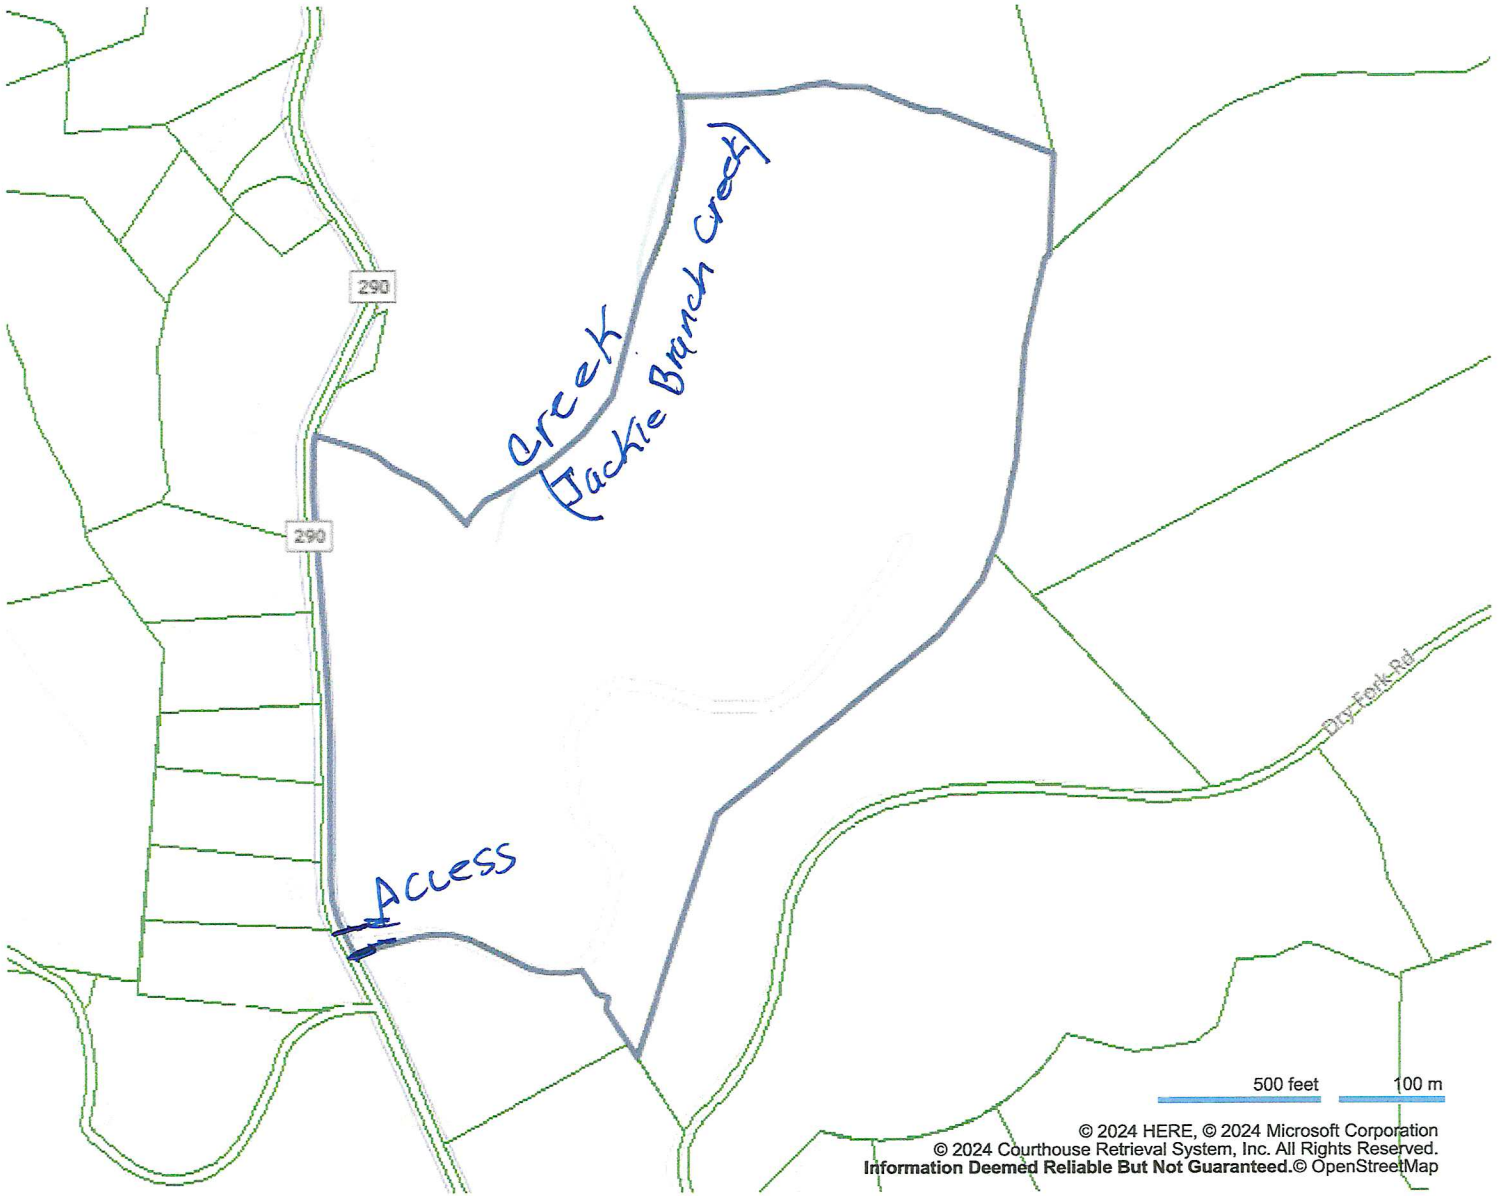

Debra Dodd  
 No. 1 Quality Realty  
 931-397-1660  
 debradodd@no1qualityrealty.com

Map for Parcel Address: 1301 Shepardsville Hwy Granville, TN 38564-5131 Parcel ID: 091 001.00

© 2024 Courthouse Retrieval System, Inc. All Rights Reserved.  
 Information Deemed Reliable But Not Guaranteed.