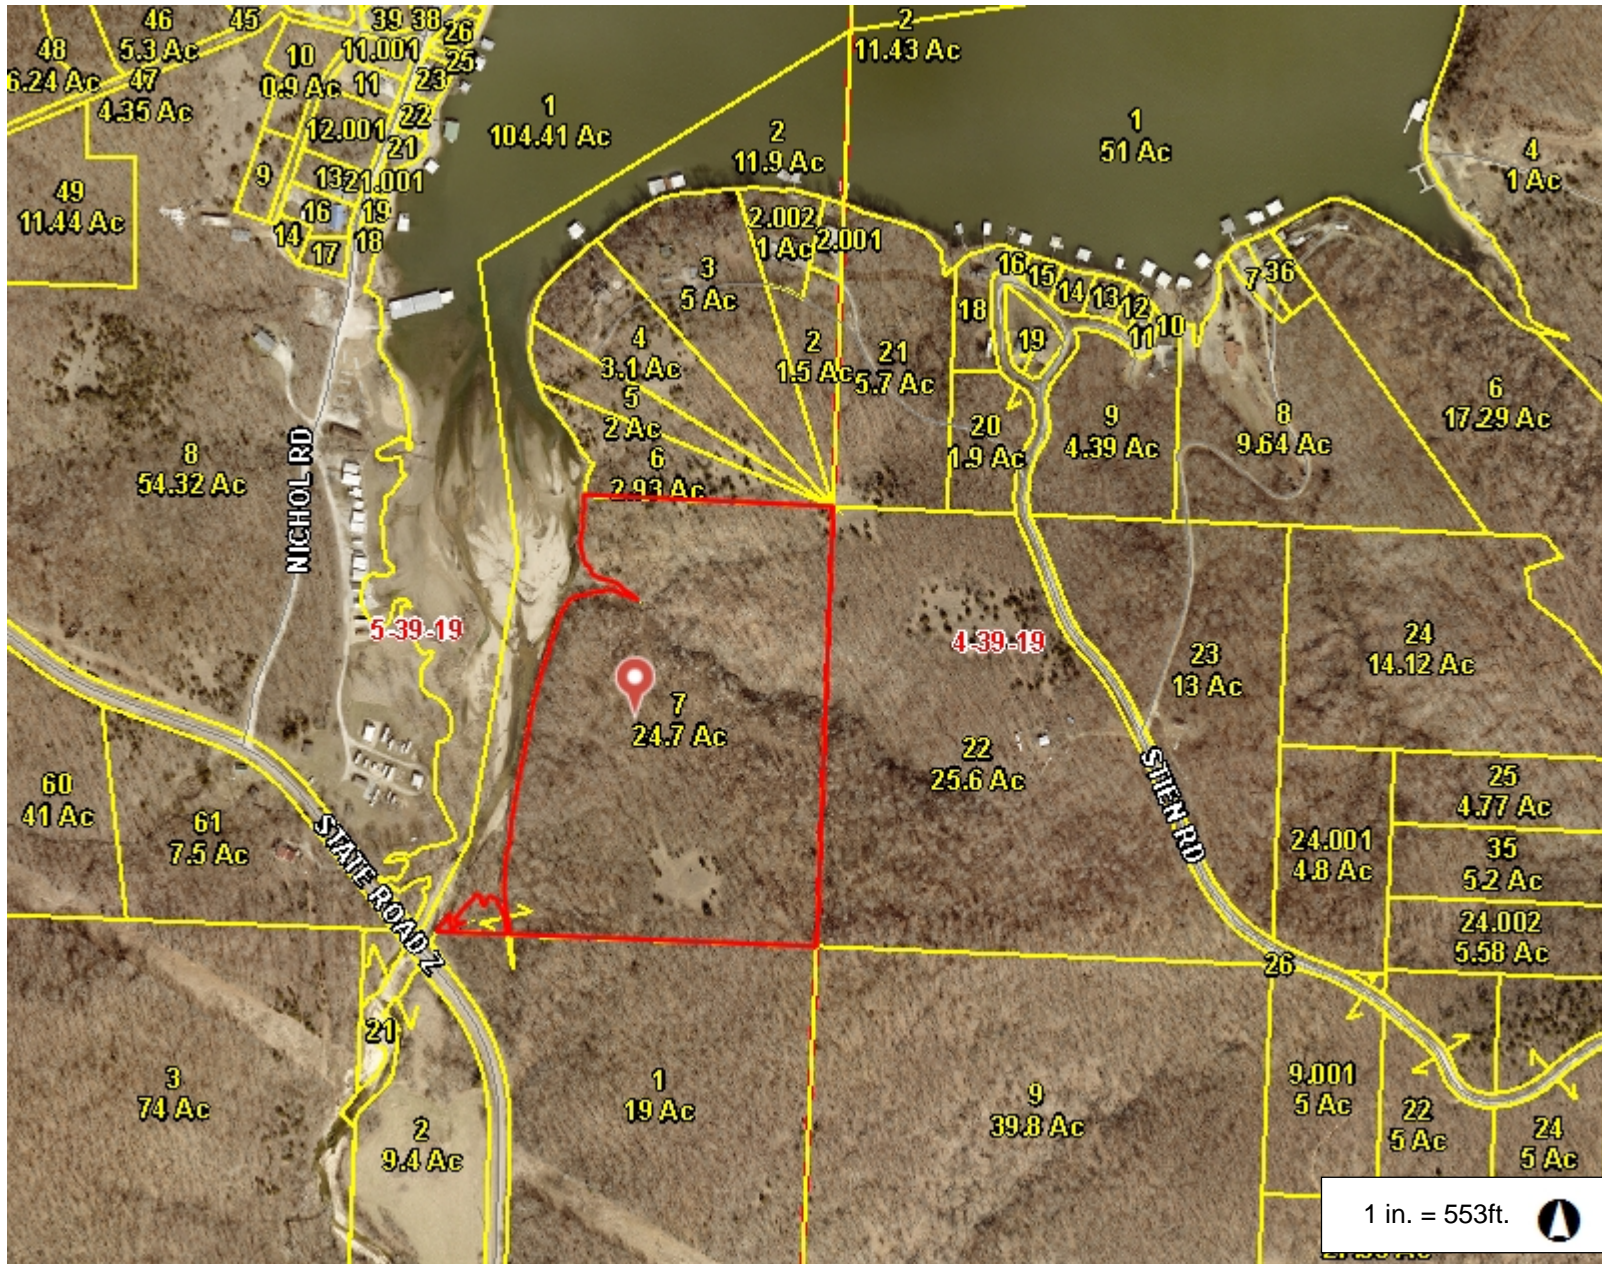

Camden County, MO

Legend

- Highway
 - Interstate Highway
 - US Highway
 - Numbered State Highway
 - Lettered State Highway
- Road
 - Road
- Parcel
 - Parcel
- Corporate Limit Line
 - Corporate Limit Line
- Land Hook
 - DASHED LAND HOOK
 - SOLID LAND HOOK
- Section
 - Section
- County Boundary
 - County Boundary

1 in. = 553ft.

1,106.6 0 553.31 1,106.6 Feet

This Cadastral Map is for informational purposes only. It does not purport to represent a property boundary survey of the parcels shown and shall not be used for conveyances or the establishment of property boundaries.

THIS MAP IS NOT TO BE USED FOR NAVIGATION

Notes