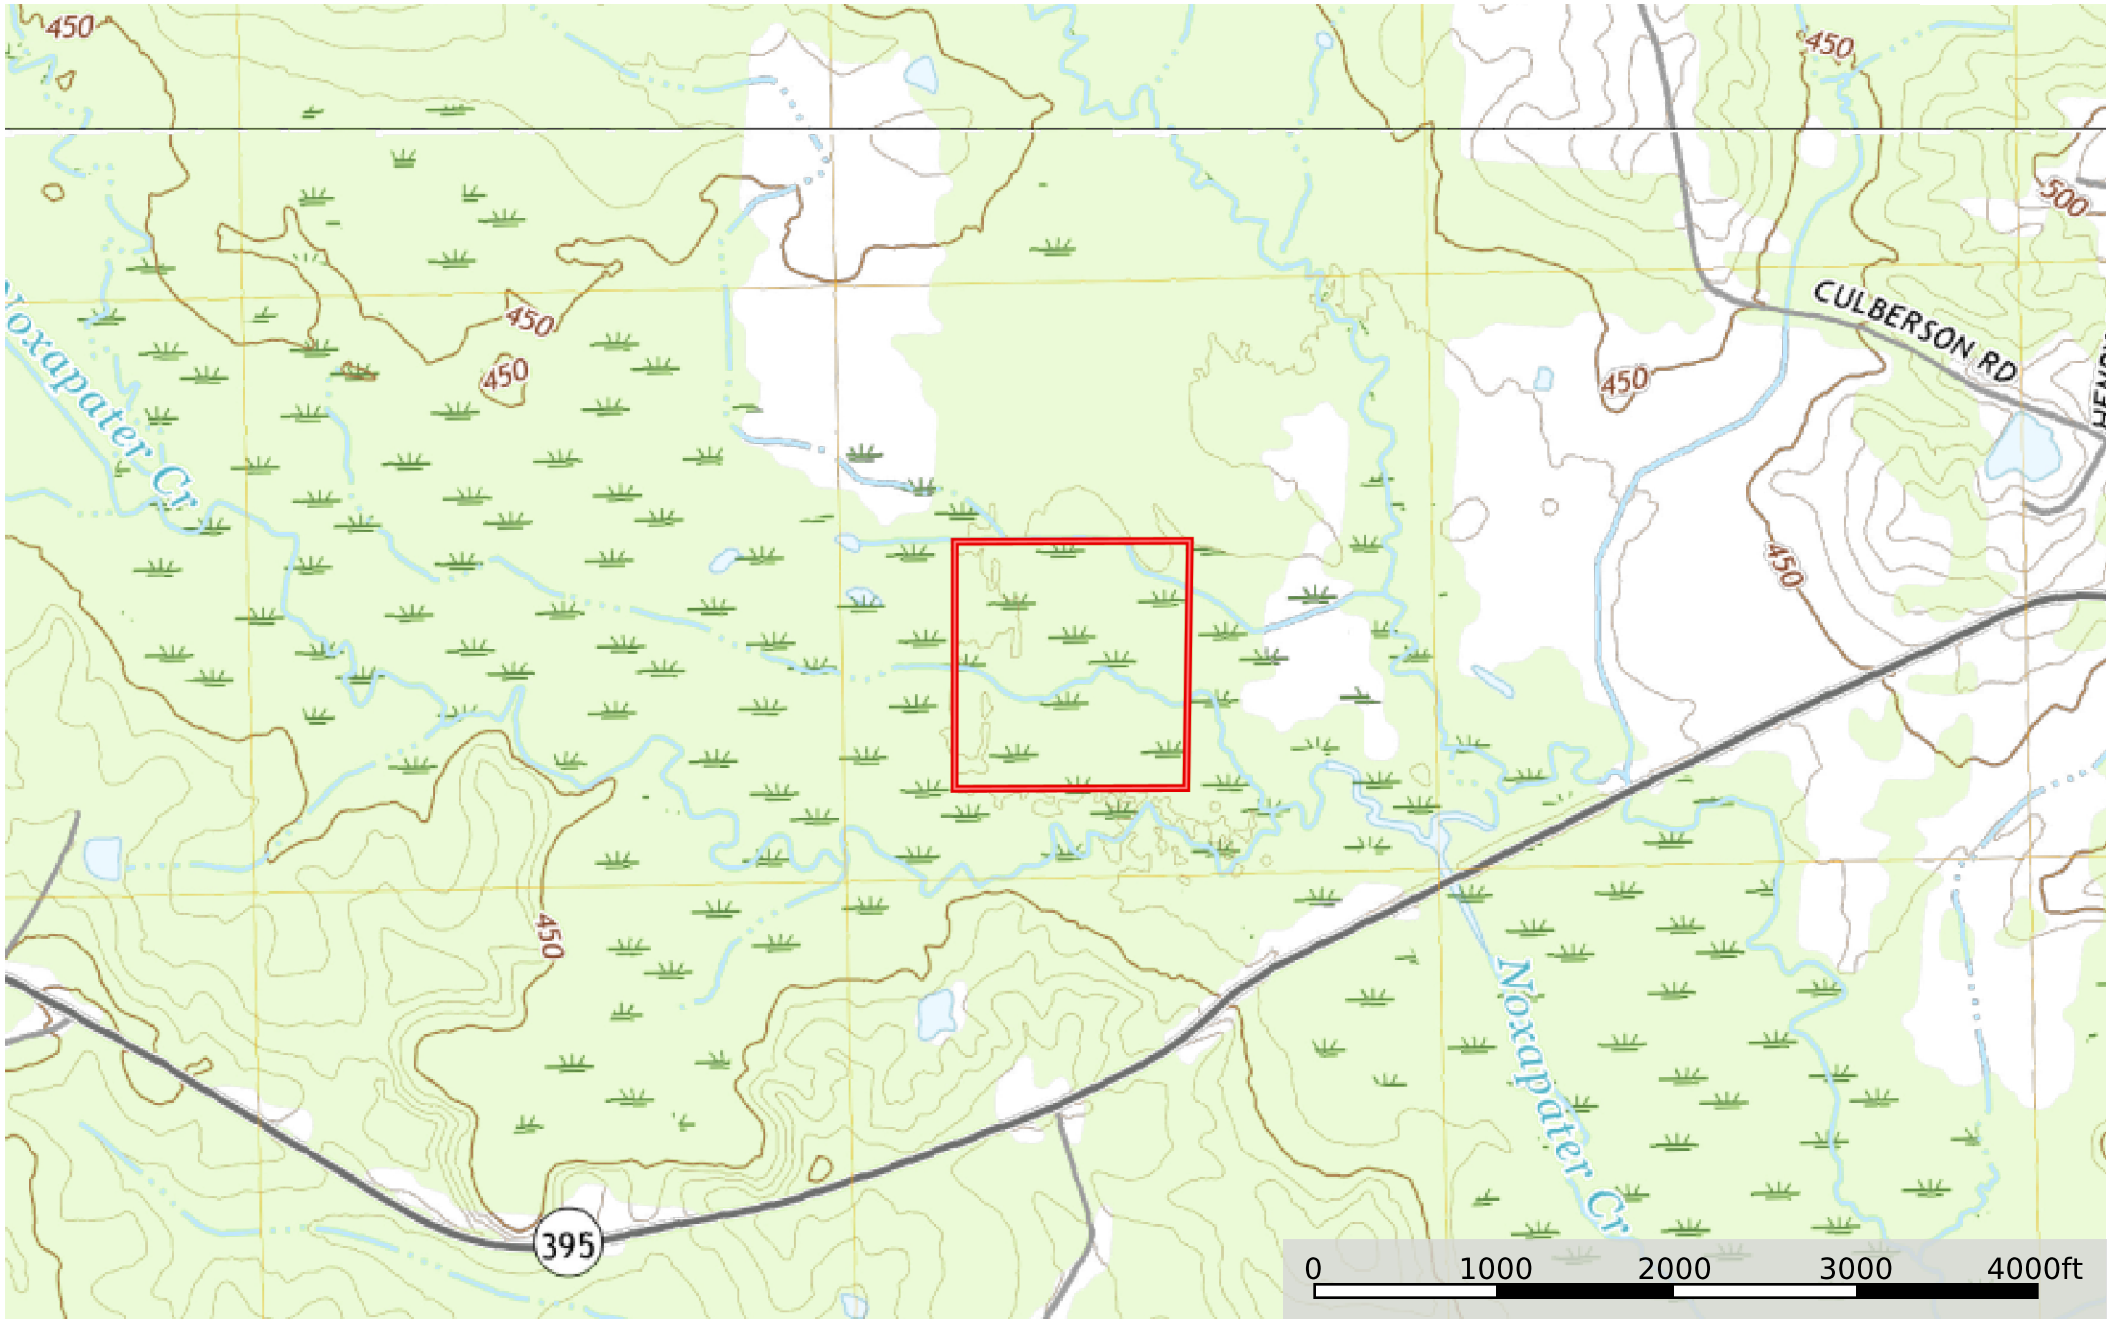

MS - Winston Kaiser 40 ac +/-
Winston County, Mississippi, 40 AC +/-

 Boundary