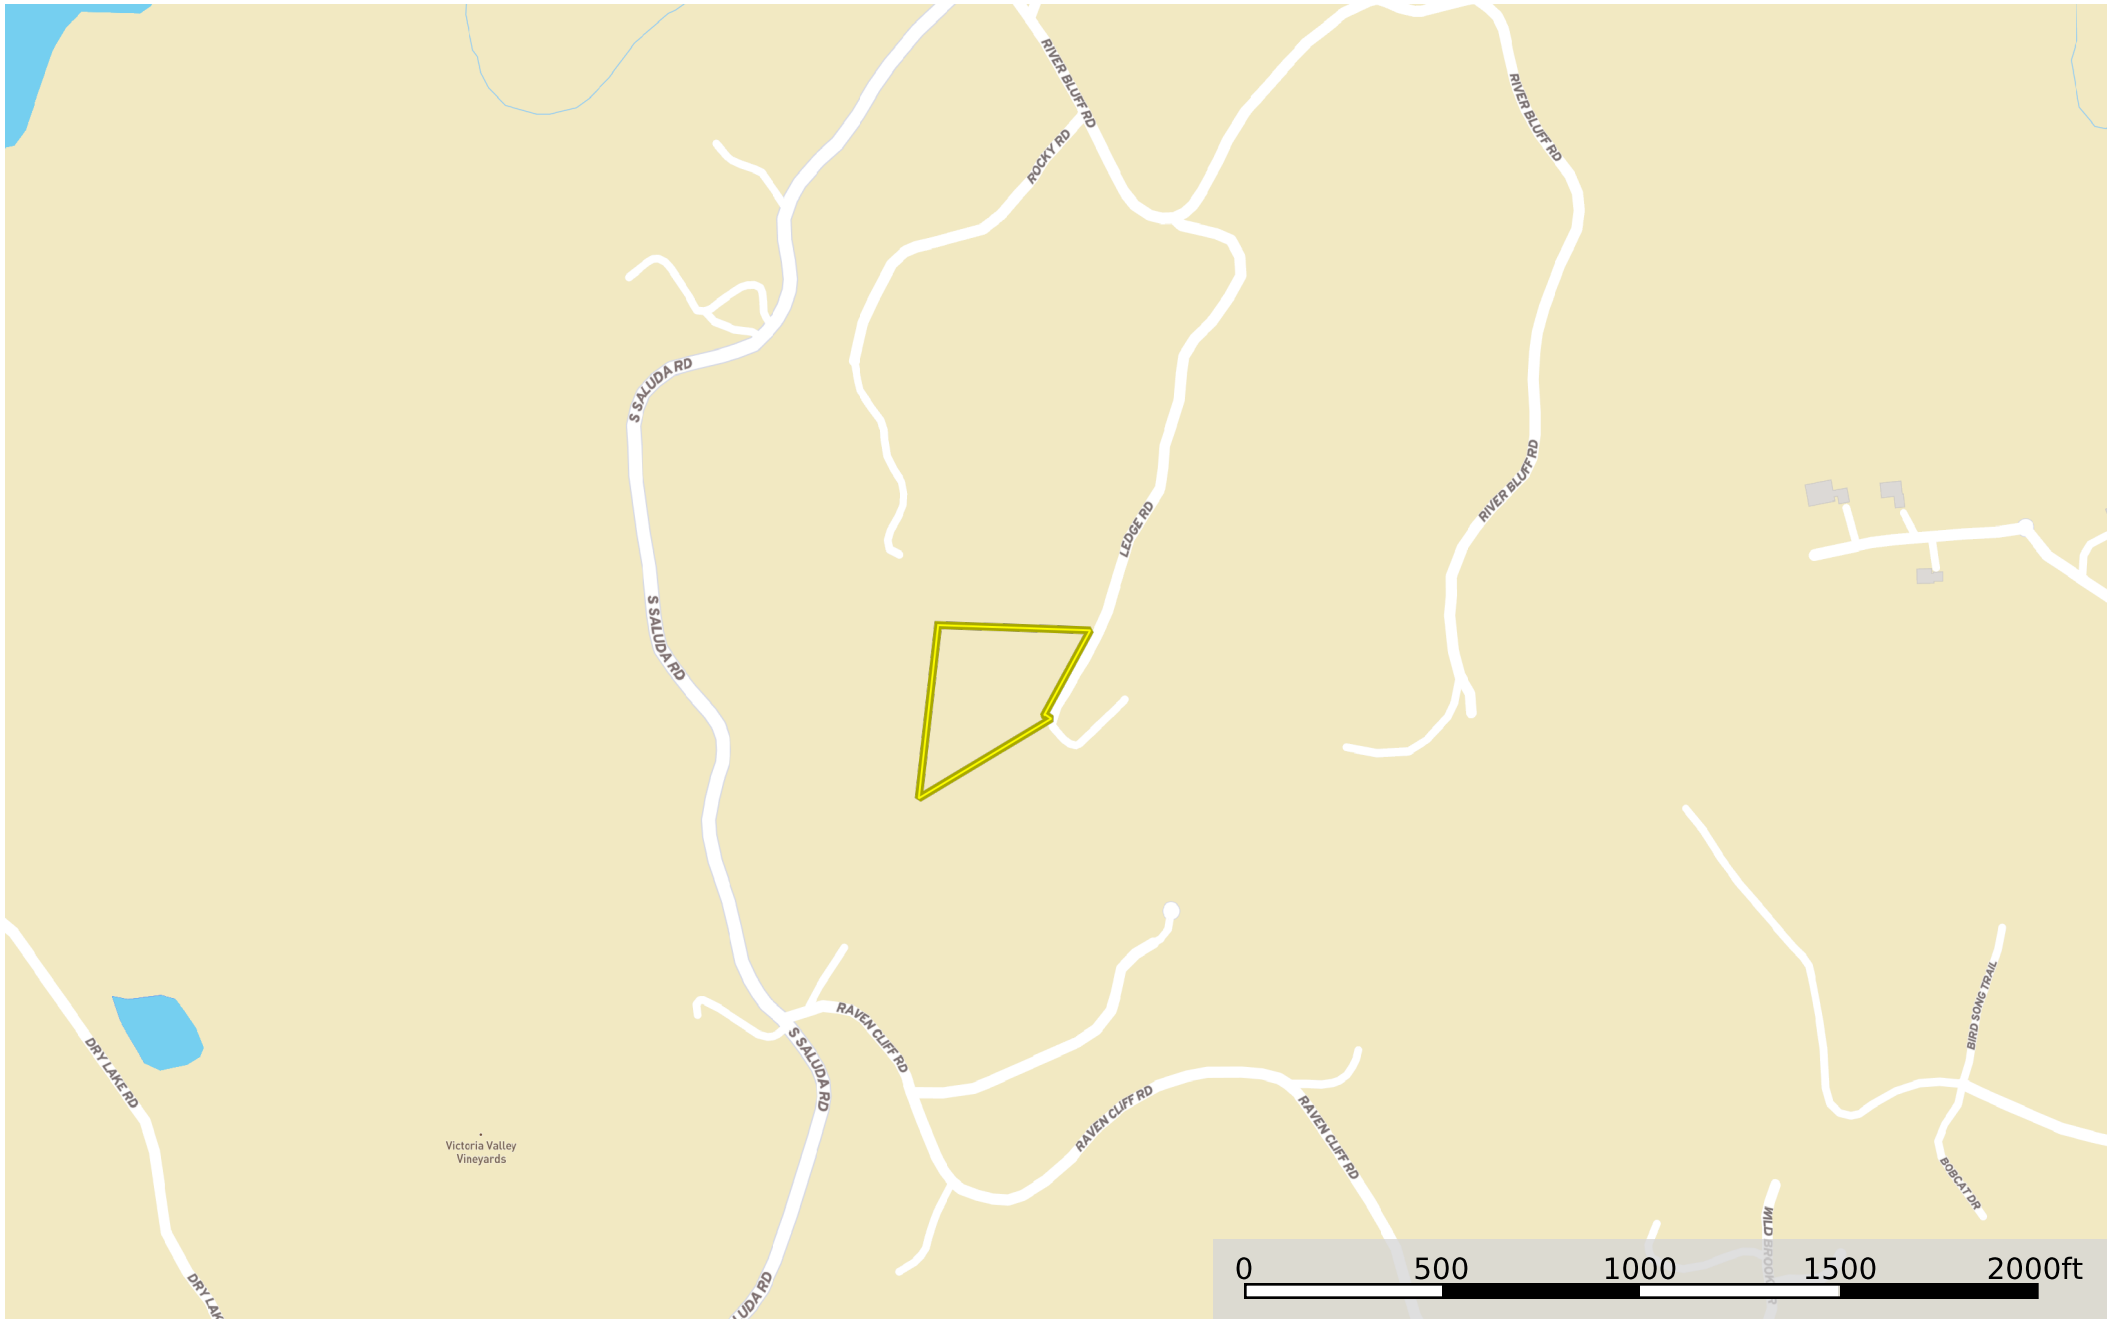

Knapp - Ledge Rd

Pickens County, South Carolina, 2.51 AC +/-

 Boundary 1 1