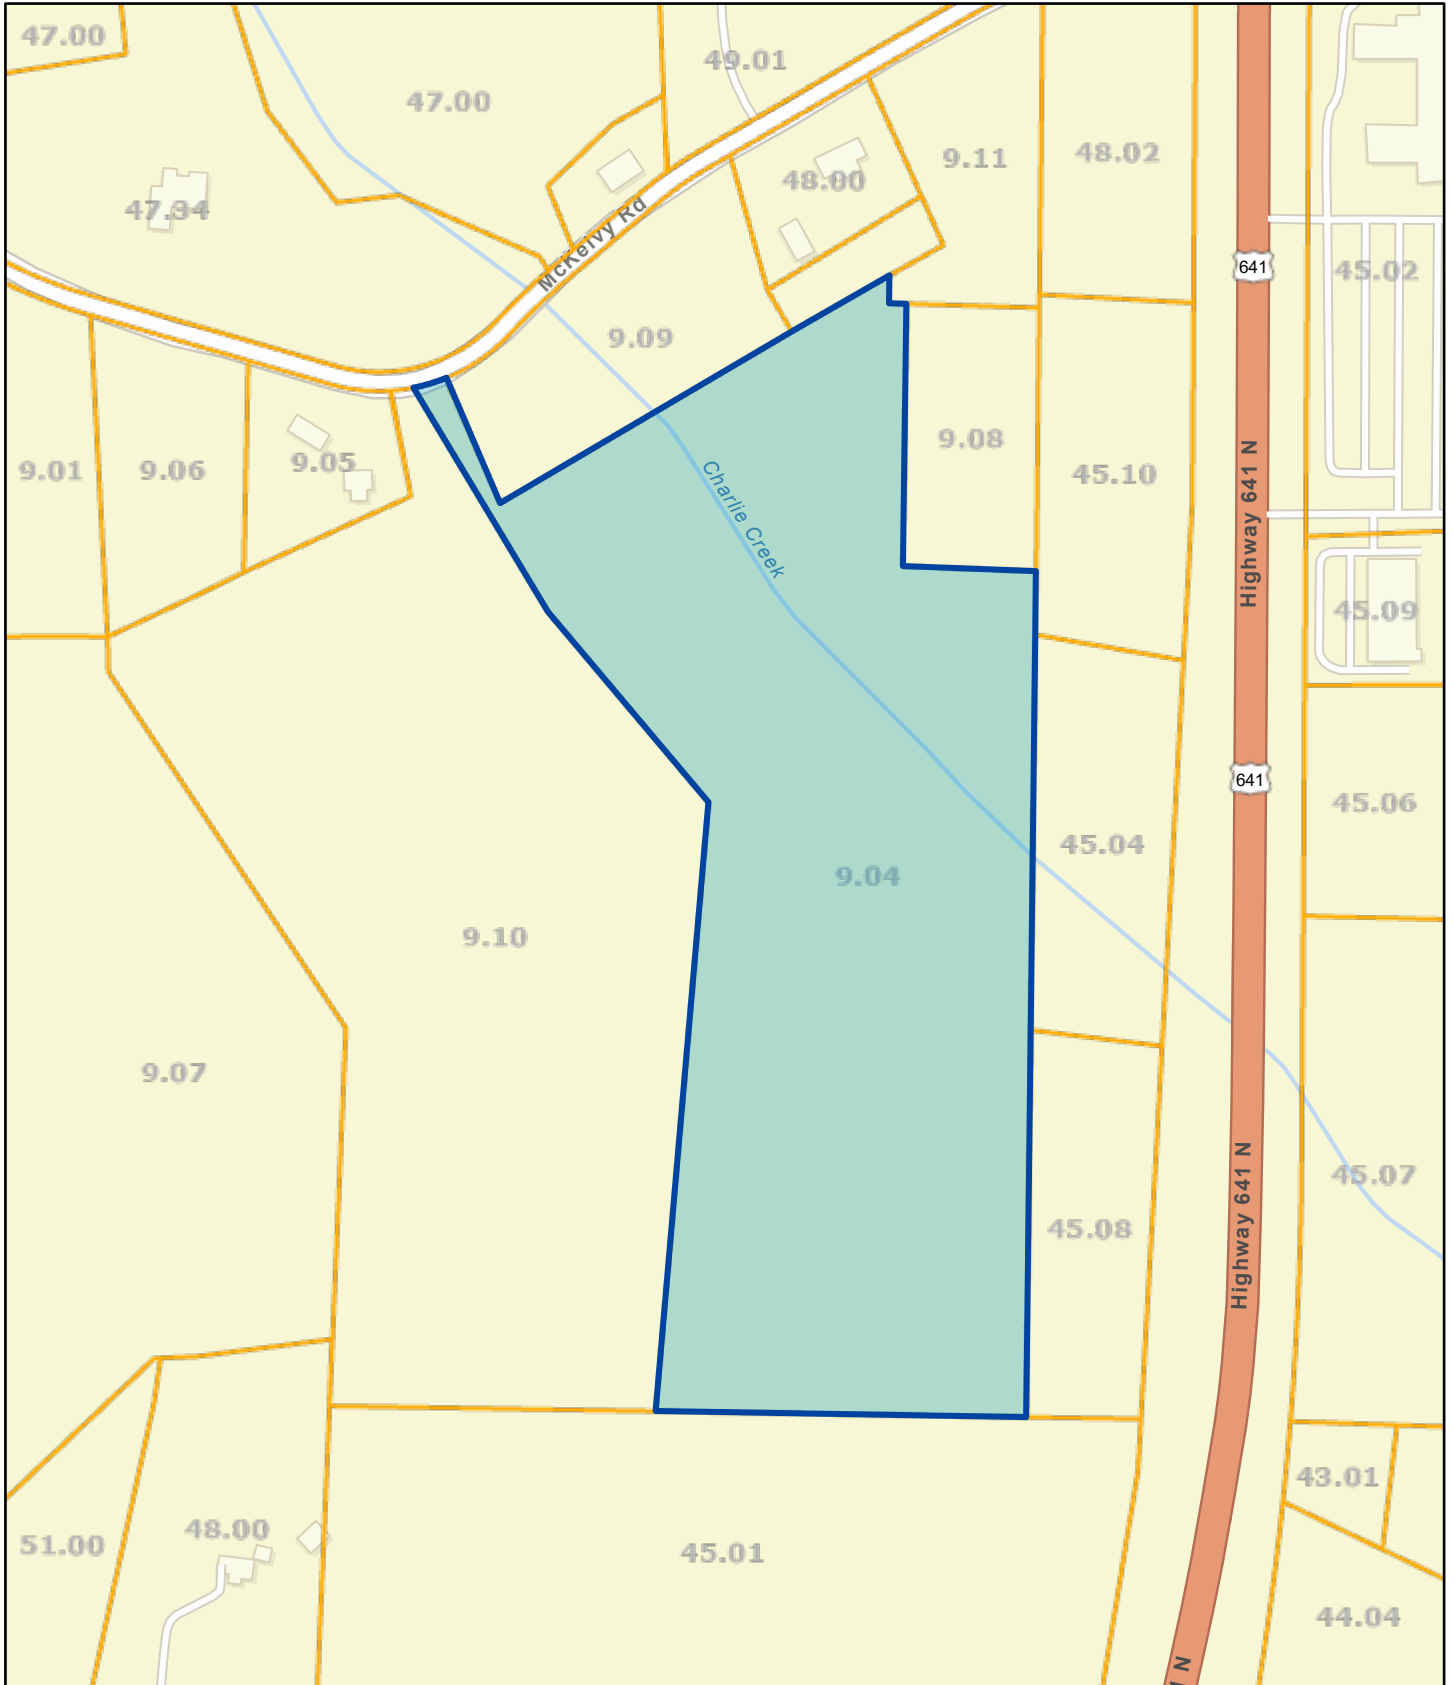

# Benton County - Parcel: 073 009.04

Date: November 9, 2024

County: Benton  
Owner: SMITH ROBERT T JR  
Address: MCKELVY RD 1759  
Parcel Number: 073 009.04  
Deeded Acreage: 0  
Calculated Acreage: 25.49  
Date of TDOT Imagery: 2020  
Date of Vexcel Imagery: 2023

State of Tennessee, Comptroller of the Treasury, Division of Property Assessments (DPA), Esri Community Maps Contributors, © OpenStreetMap, Microsoft, Esri, TomTom, Garmin, SafeGraph, GeoTechnologies, Inc, METI/ NASA, USGS, EPA, NPS, US Census Bureau, USDA, USFWS

The property lines are compiled from information maintained by your local county Assessor's office but are not conclusive evidence of property ownership in any court of law.