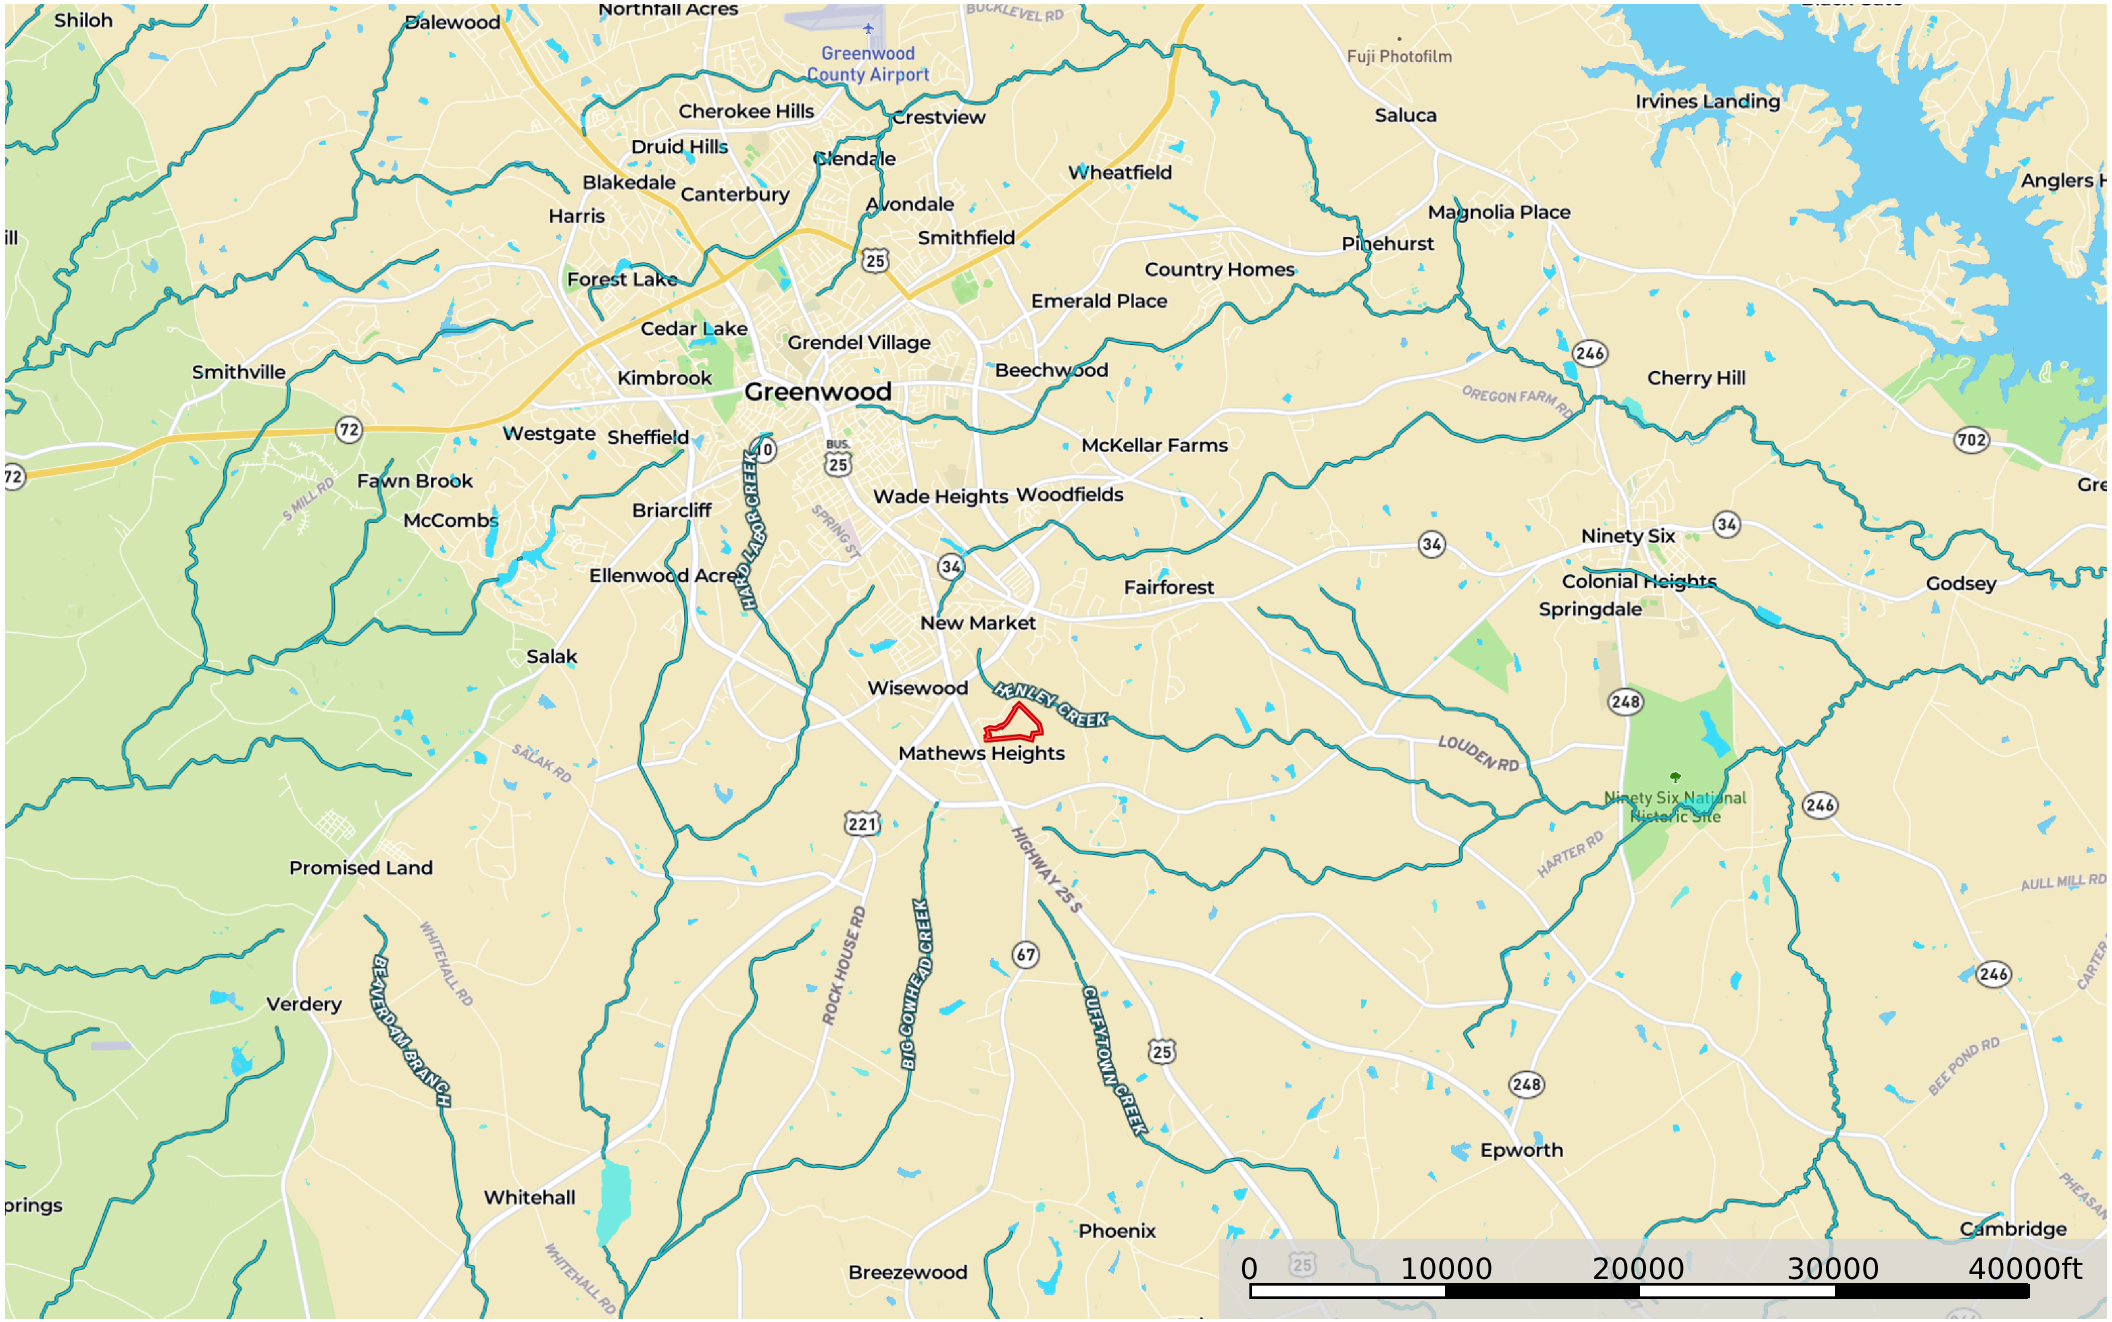

# Irvines Circle - Highland Forest

Greenwood County, South Carolina, 60.32 AC +/-

Boundary 11 11 Stream, Intermittent River/Creek Water Body