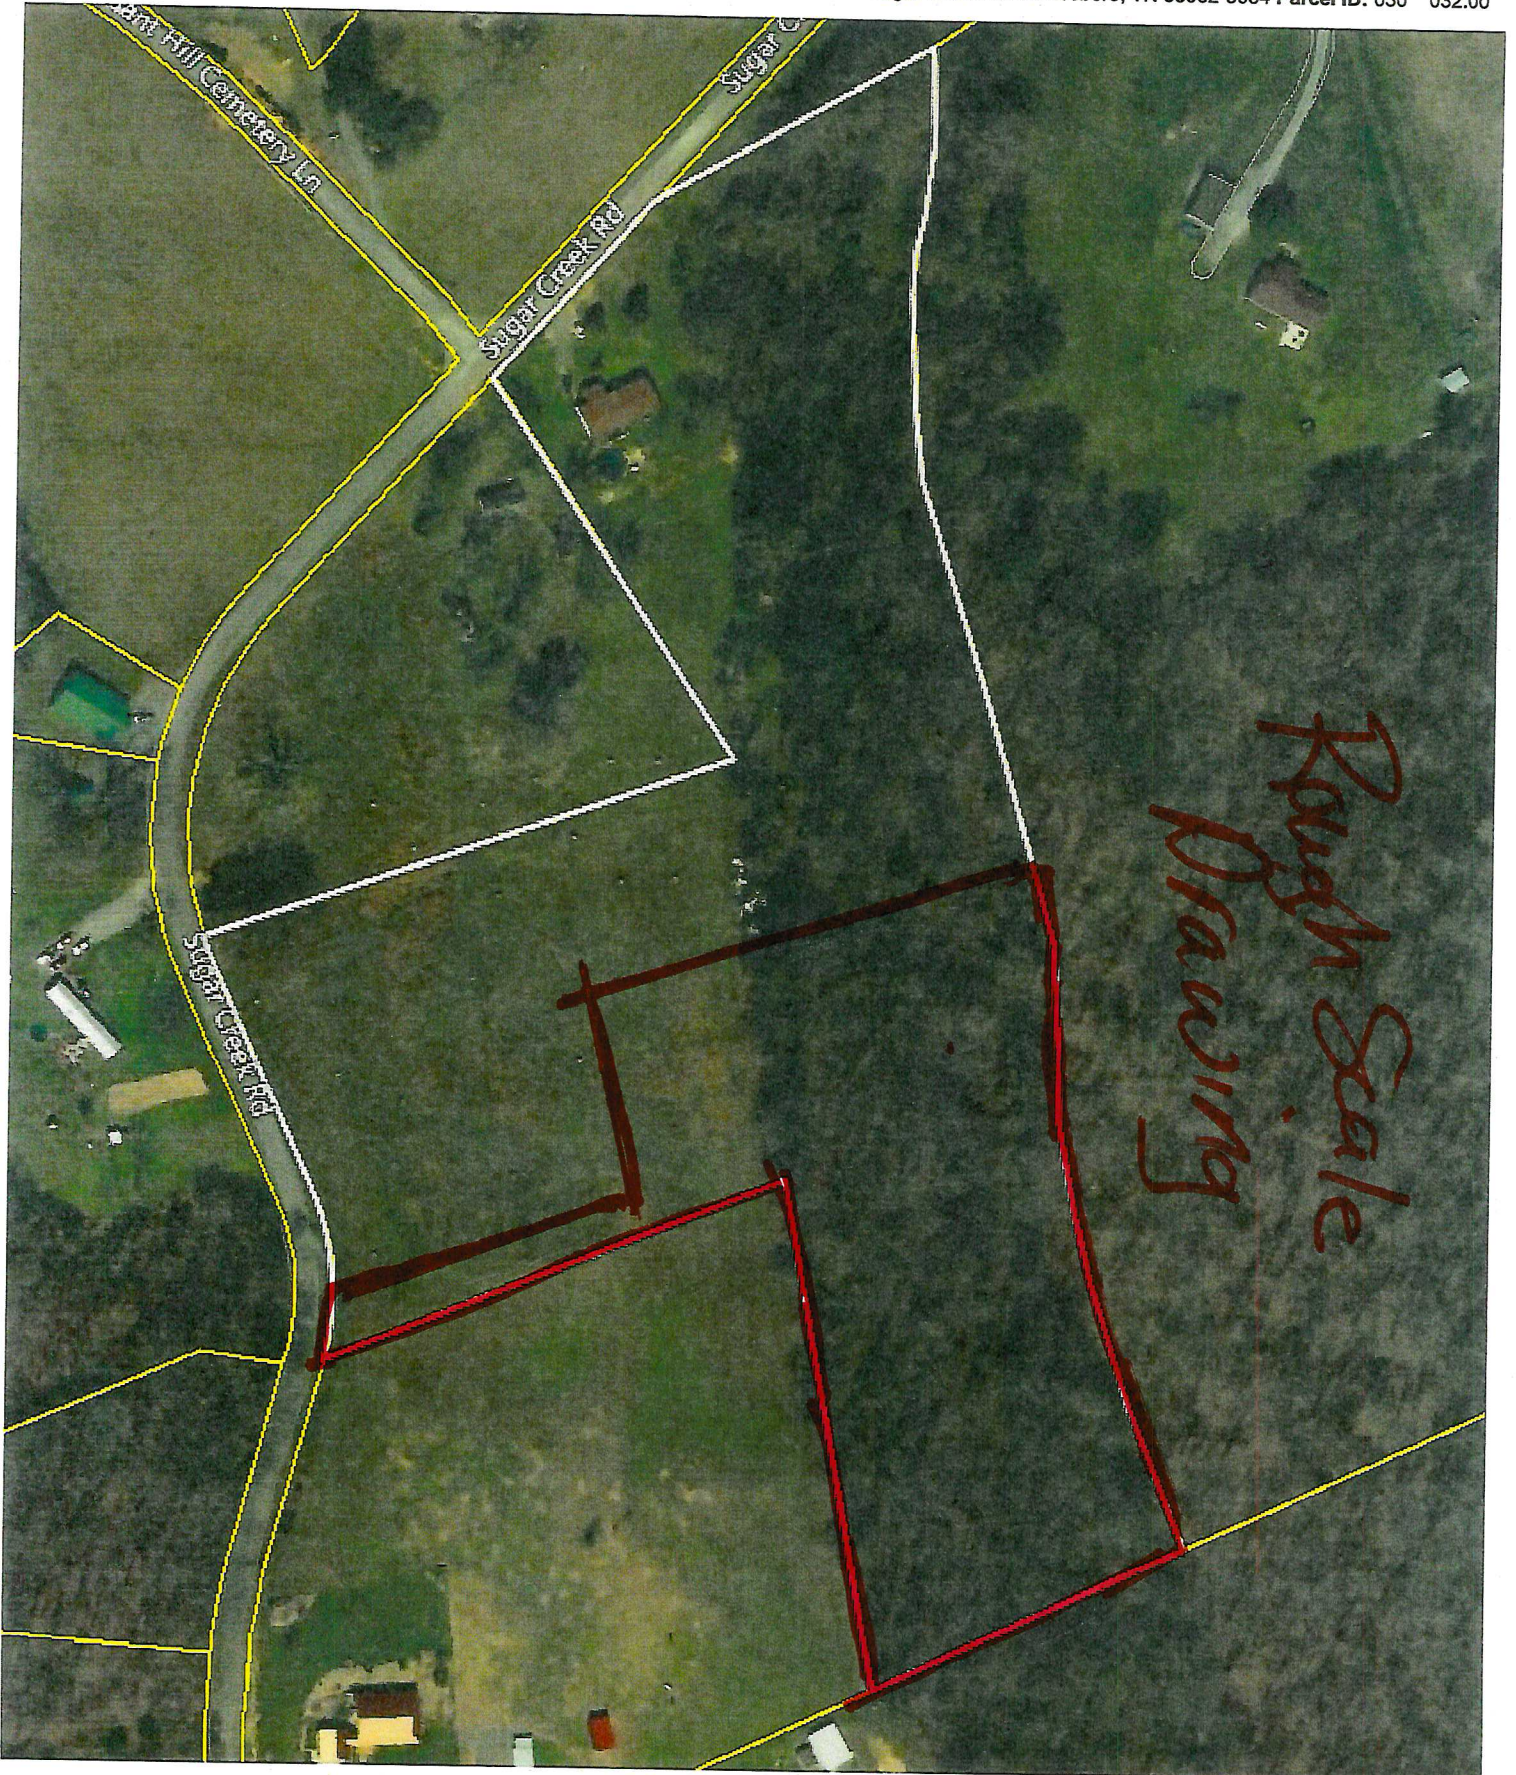

Debra Dodd
No. 1 Quality Realty
931-397-1660
debradodd@no1qualityrealty.com

Map for Parcel Address: 2928 Sugar Creek Rd Gainesboro, TN 38562-5054 Parcel ID: 030 032.00

Debra Dodd
No. 1 Quality Realty
931-397-1660
debradodd@no1qualityrealty.com

Map for Parcel Address: 2928 Sugar Creek Rd Gainesboro, TN 38562-5054 Parcel ID: 030 032.00

Debra Dodd
No. 1 Quality Realty
931-397-1660
debradodd@no1qualityrealty.com

 **MLS Tax Suite**TM
Powered by CRS Data

Map for Parcel Address: 2928 Sugar Creek Rd Gainesboro, TN 38562-5054
Parcel ID: 030 032.00