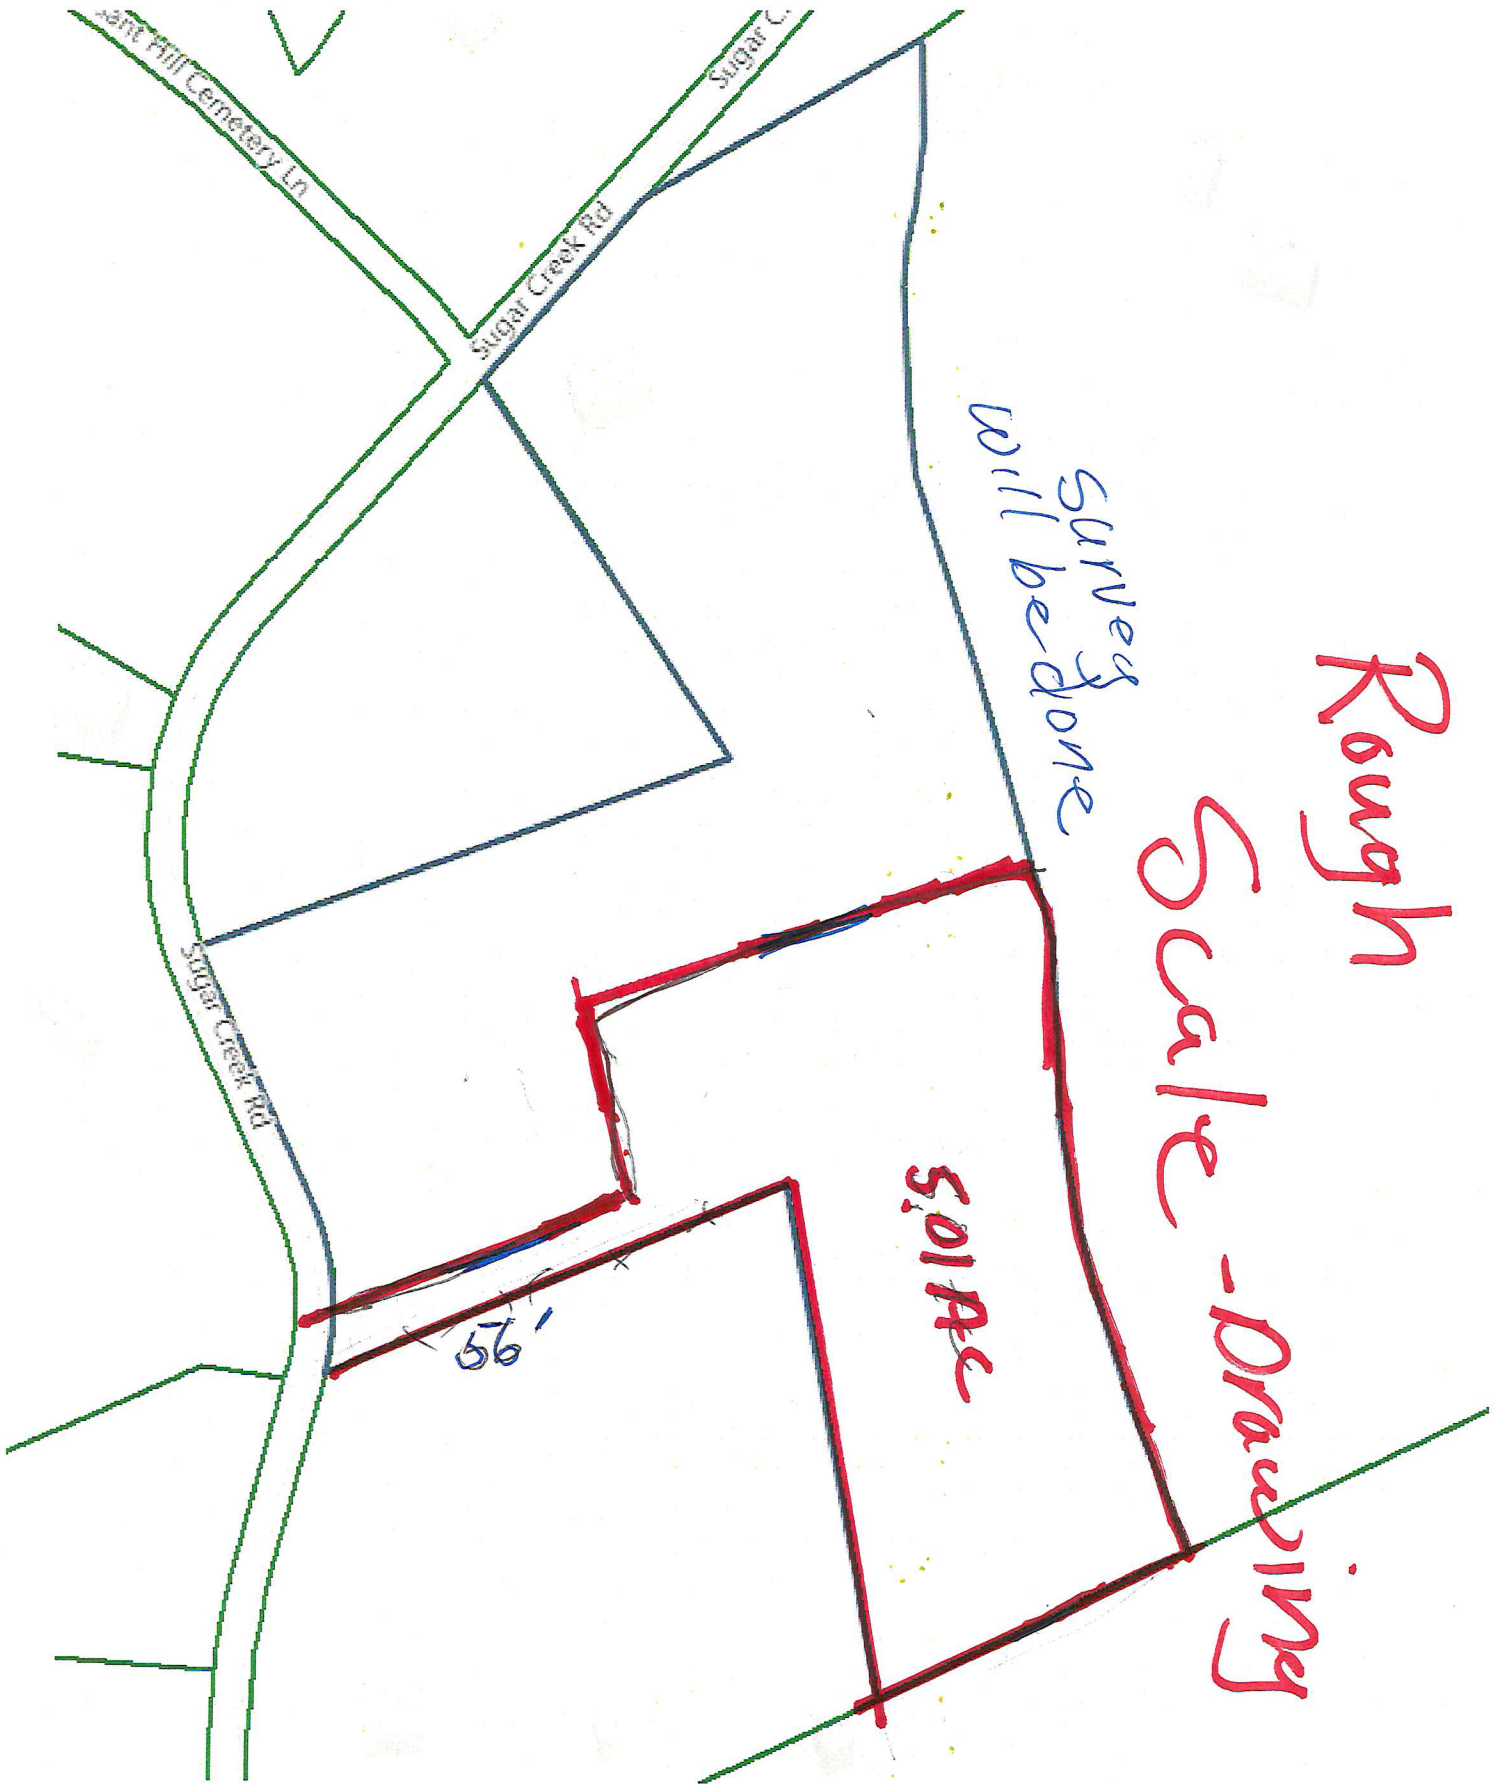

Debra Dodd
No. 1 Quality Realty
931-397-1660
debradodd@no1qualityrealty.com

Map for Parcel Address: 2928 Sugar Creek Rd Gainesboro, TN 38562-5054 Parcel ID: 030 032.00

Debra Dodd
No. 1 Quality Realty
931-397-1660
debradodd@no1qualityrealty.com

Map for Parcel Address: 2928 Sugar Creek Rd Gainesboro, TN 38562-5054 Parcel ID: 030 032.00

Debra Dodd
No. 1 Quality Realty
931-397-1660
debradodd@no1qualityrealty.com

 **MLS Tax Suite**TM
Powered by CRS Data

Map for Parcel Address: 2928 Sugar Creek Rd Gainesboro, TN 38562-5054
Parcel ID: 030 032.00