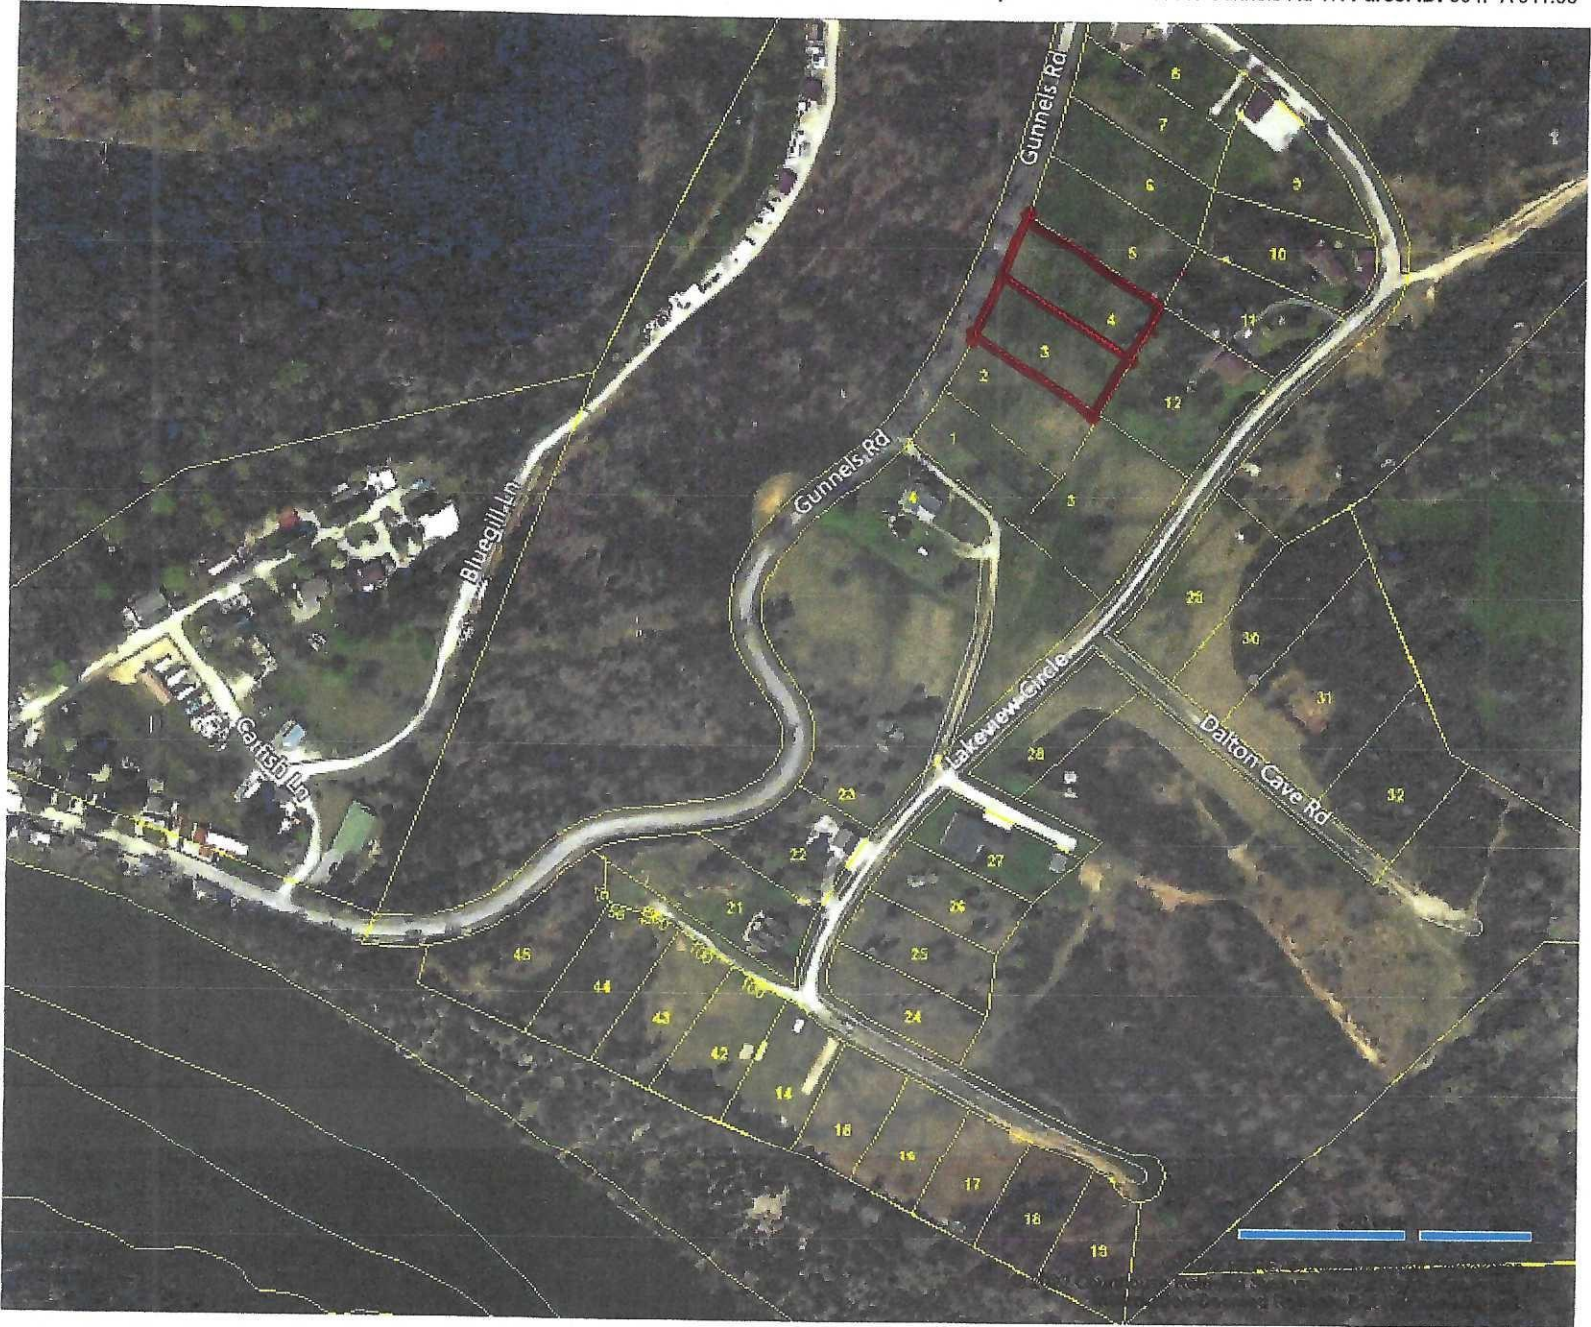

Debra Dodd
No. 1 Quality Realty
931-397-1660
debradodd@no1qualityrealty.com

MLS Tax Suite™

Powered by CRS Data

Map for Parcel Address: Gunnels Rd TN Parcel ID: 004P A 011.00

Debra Dodd
No. 1 Quality Realty
931-397-1660
debradodd@no1qualityrealty.com

Map for Parcel Address: Gunnels Rd TN Parcel ID: 004P A 011.00

Debra Dodd
No. 1 Quality Realty
931-397-1660
debradodd@no1qualityrealty.com

MLS Tax SuiteTM

Powered by CRS Data

Map for Parcel Address: Gunnels Rd TN Parcel ID: 004P A 011.00