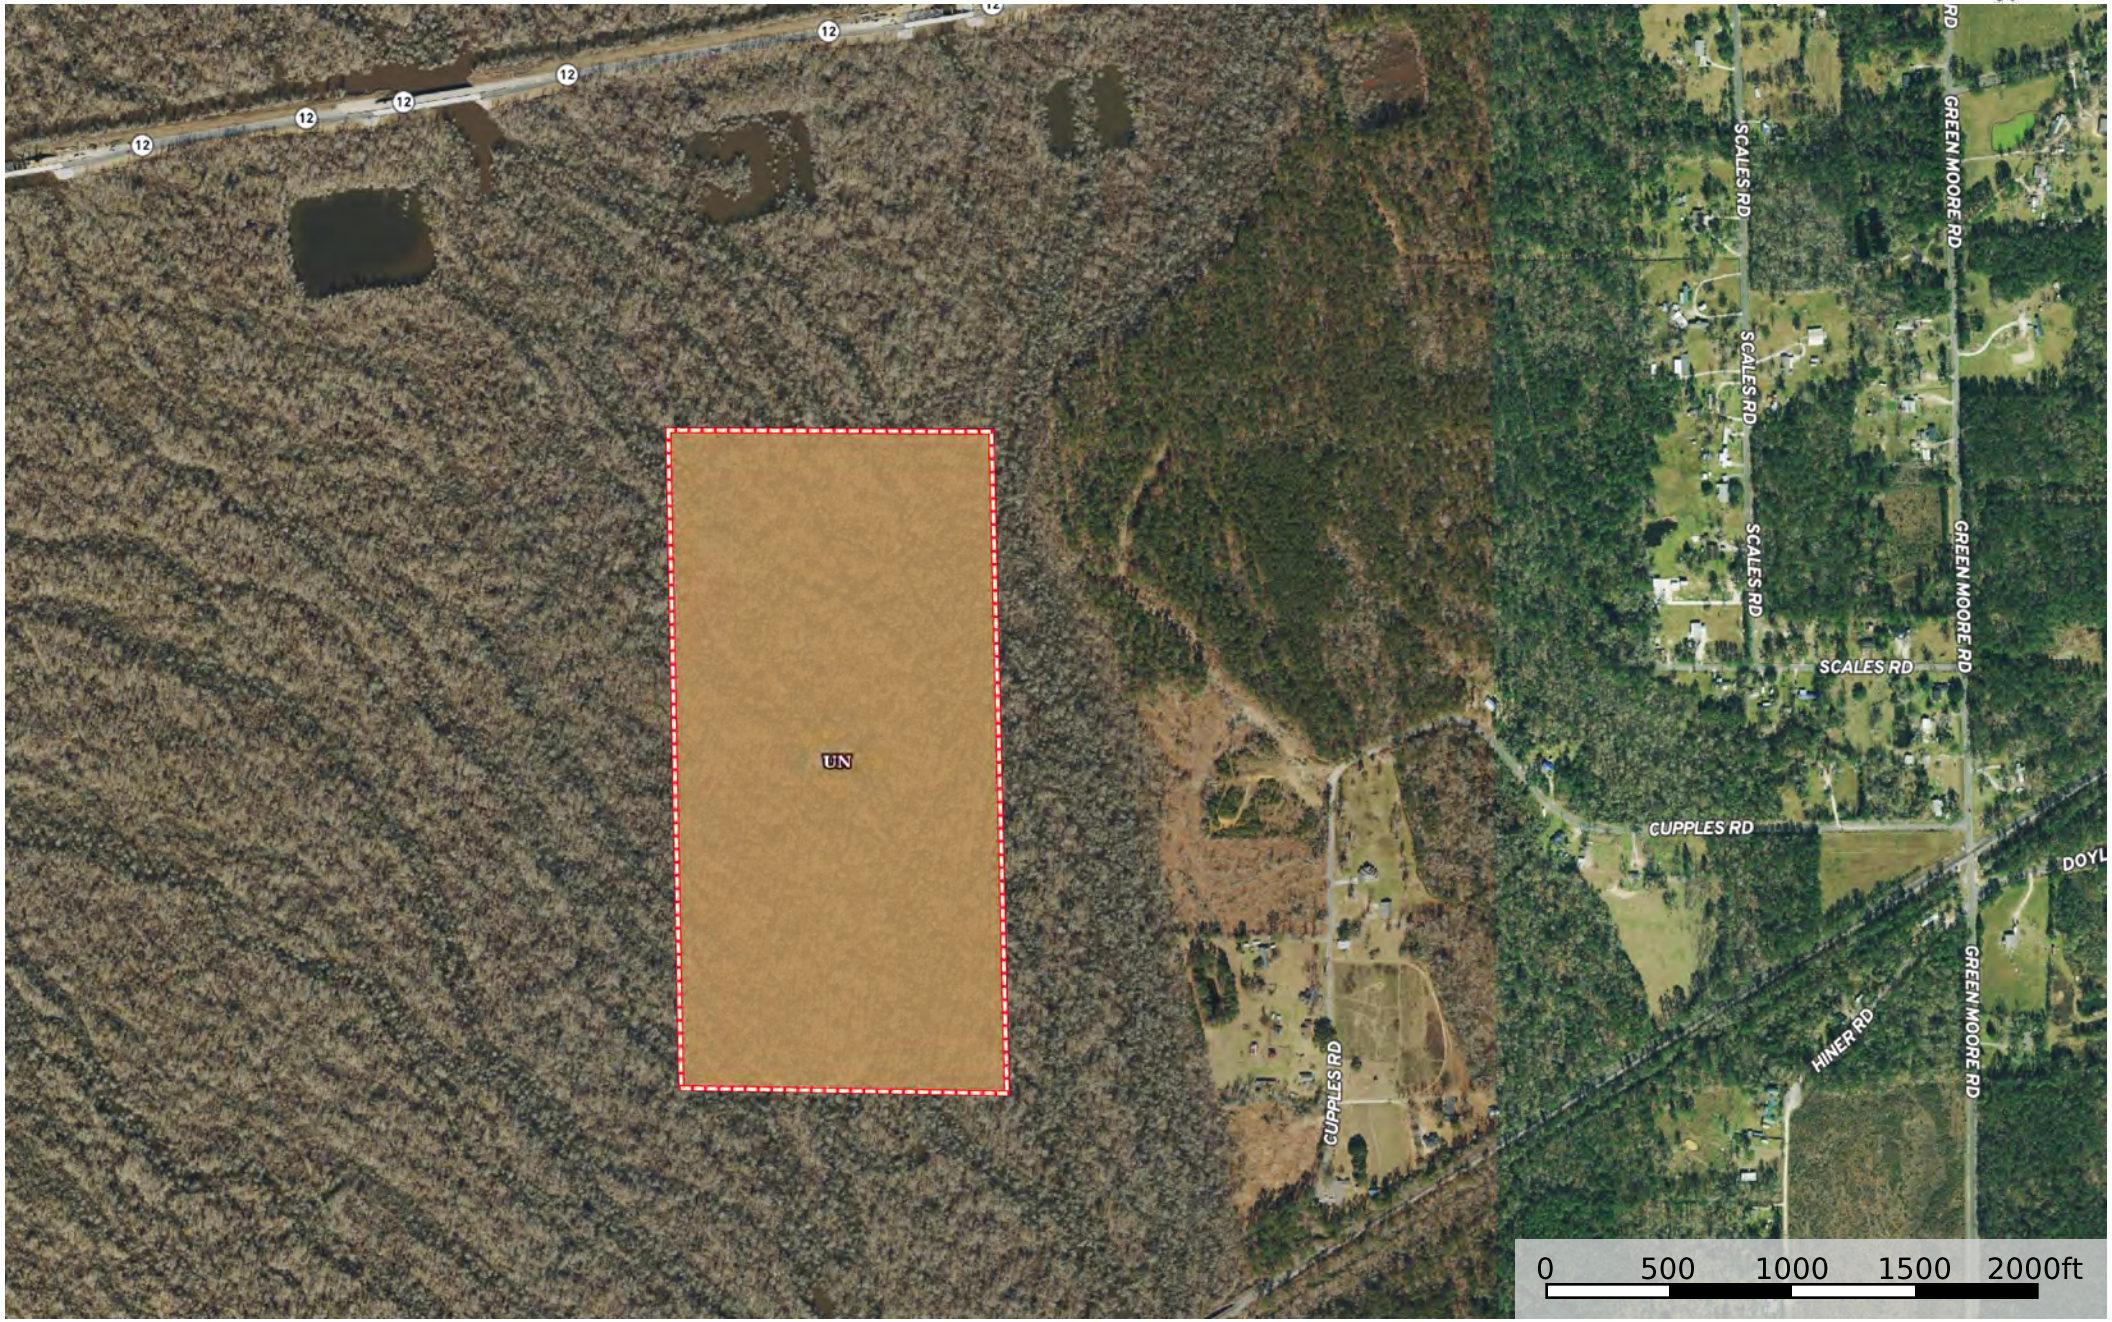

Hwy 12 W Tract, Calcasieu Parish, 82 Acres

Calcasieu Parish, Louisiana, 82 AC +/-

 Boundary

|  Boundary 81.4 ac

SOIL CODE	SOIL DESCRIPTION	ACRES	%	CPI	NCCPI	CAP
UN	Una silty clay loam, frequently flooded	81.4	100	0	47	4w
TOTALS		81.4(*)	100%	-	47.0	4

(*) Total acres may differ in the second decimal compared to the sum of each acreage soil. This is due to a round error because we only show the acres of each soil with two decimal.