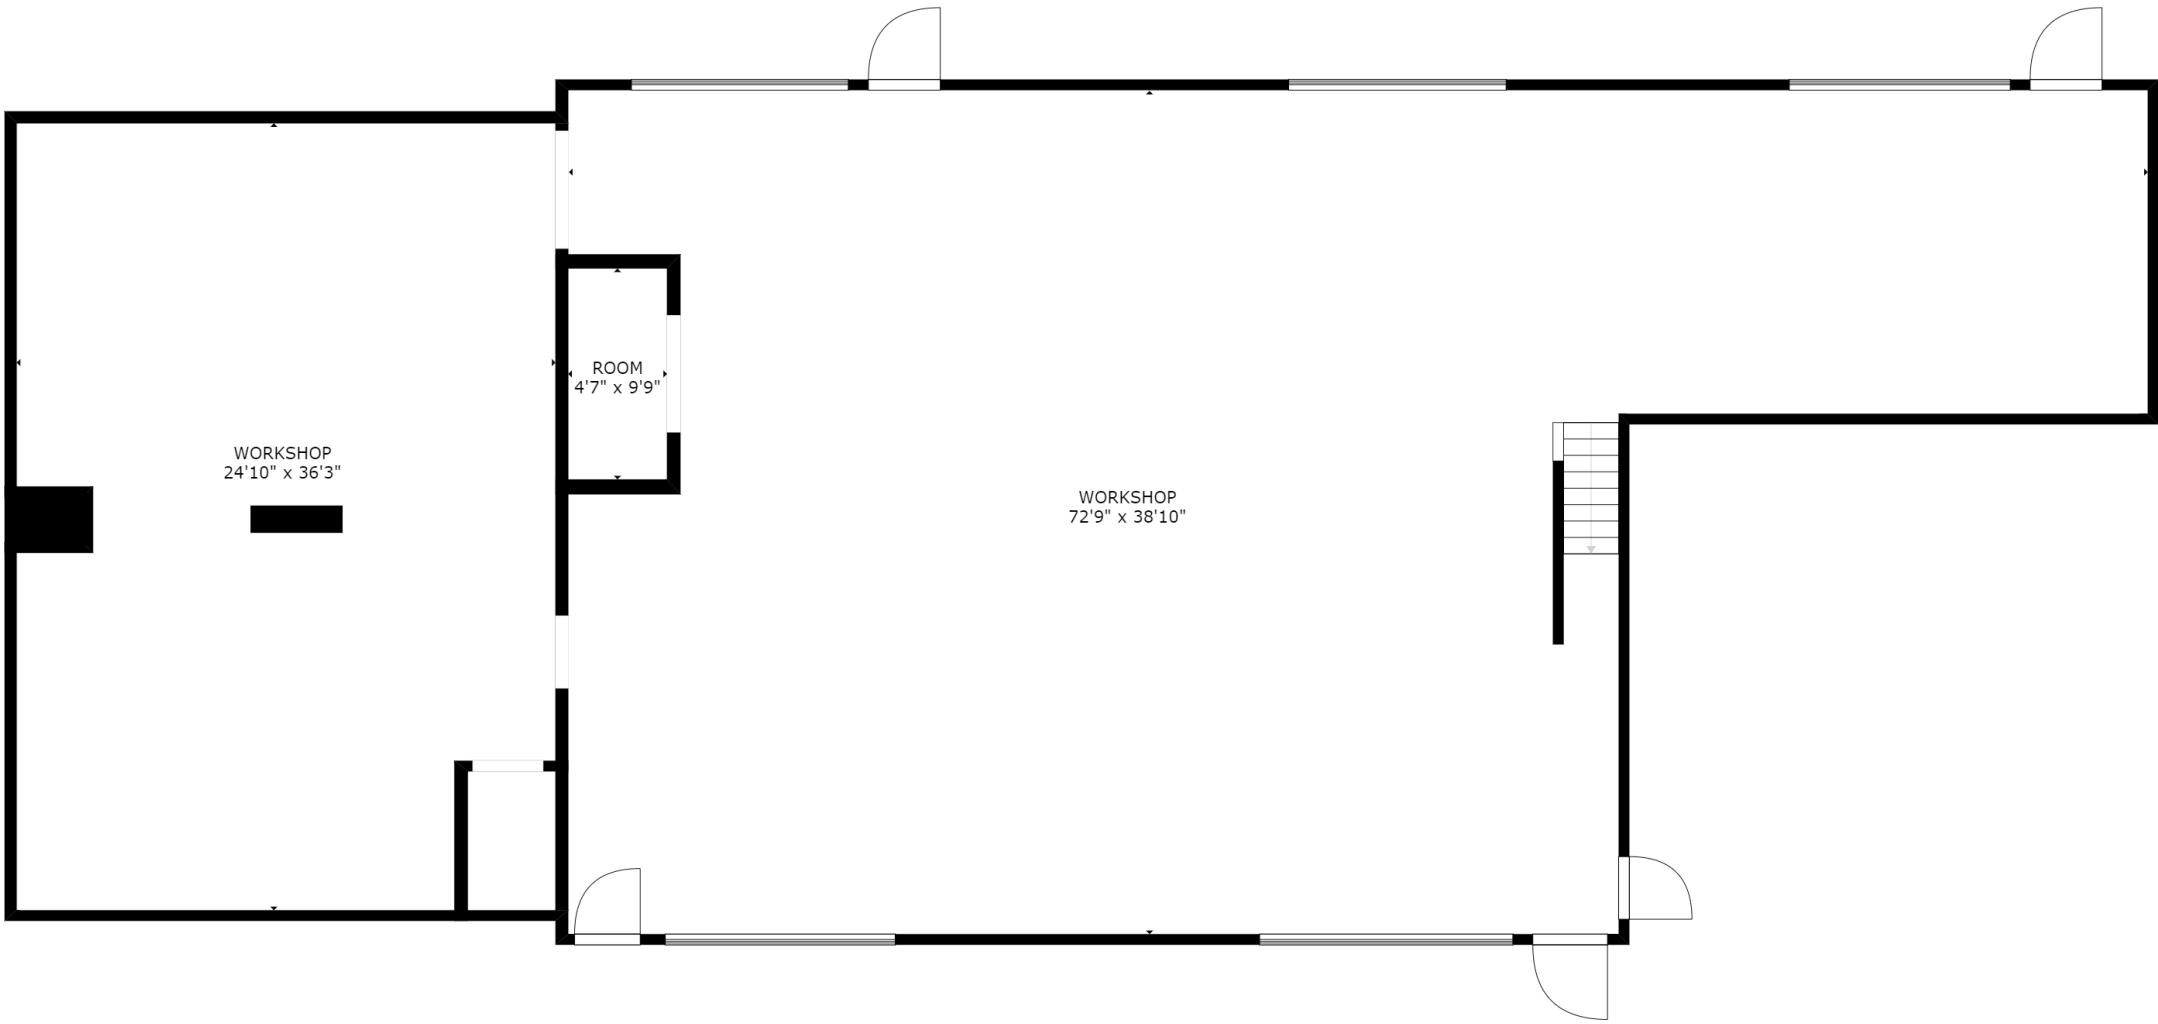

GROSS INTERNAL AREA
FLOOR 1: 6136 sq. ft, FLOOR 2: 1994 sq. ft
TOTAL: 8129 sq. ft

SIZES AND DIMENSIONS ARE APPROXIMATE, ACTUAL MAY VARY.

GROSS INTERNAL AREA
FLOOR 1: 3165 sq. ft, FLOOR 2: 545 sq. ft
EXCLUDED AREAS: , REDUCED HEADROOM BELOW 1.5M: 99 sq. ft
TOTAL: 3710 sq. ft
SIZES AND DIMENSIONS ARE APPROXIMATE, ACTUAL MAY VARY.

ROOM
25'2" x 24'4"

GROSS INTERNAL AREA
FLOOR 1: 3165 sq. ft, FLOOR 2: 545 sq. ft
EXCLUDED AREAS: , REDUCED HEADROOM BELOW 1.5M: 99 sq. ft
TOTAL: 3710 sq. ft
SIZES AND DIMENSIONS ARE APPROXIMATE, ACTUAL MAY VARY.