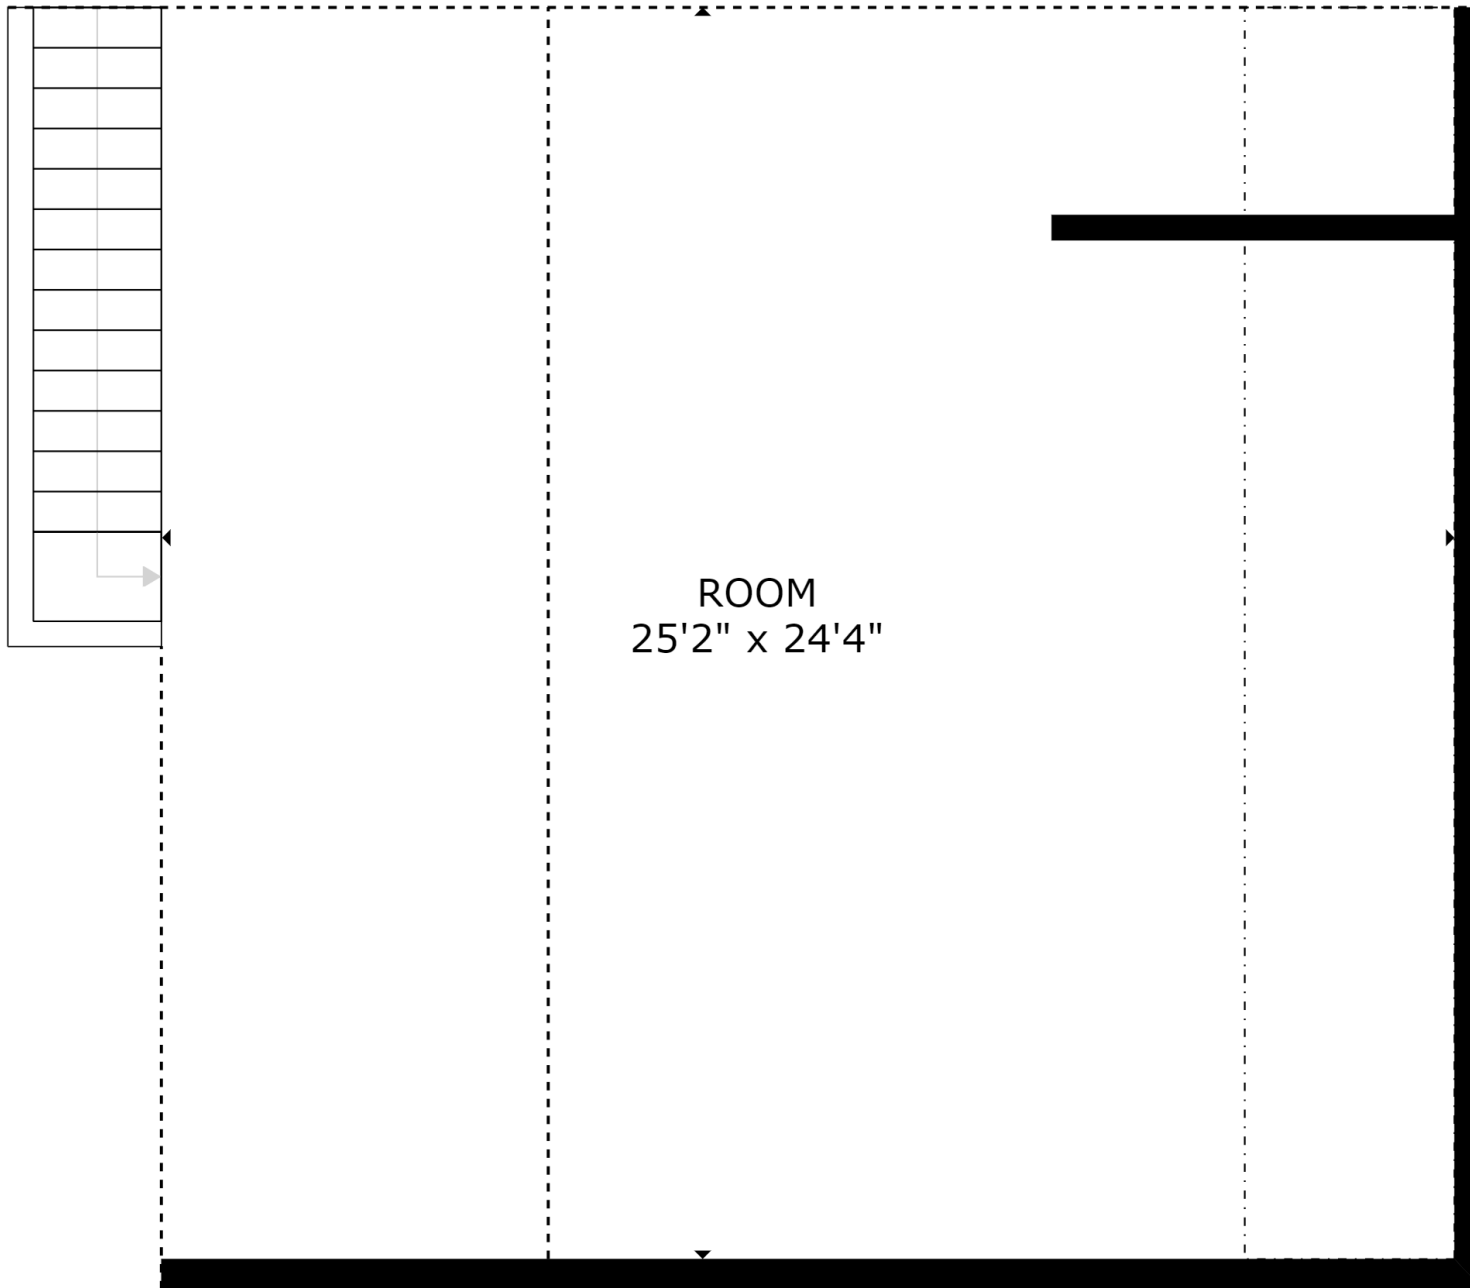

GROSS INTERNAL AREA
FLOOR 1: 6136 sq. ft, FLOOR 2: 1994 sq. ft
TOTAL: 8129 sq. ft

SIZES AND DIMENSIONS ARE APPROXIMATE, ACTUAL MAY VARY.

GROSS INTERNAL AREA
FLOOR 1: 3165 sq. ft, FLOOR 2: 545 sq. ft
EXCLUDED AREAS: , REDUCED HEADROOM BELOW 1.5M: 99 sq. ft
TOTAL: 3710 sq. ft
SIZES AND DIMENSIONS ARE APPROXIMATE, ACTUAL MAY VARY.

ROOM
25'2" x 24'4"

GROSS INTERNAL AREA
FLOOR 1: 3165 sq. ft, FLOOR 2: 545 sq. ft
EXCLUDED AREAS: , REDUCED HEADROOM BELOW 1.5M: 99 sq. ft
TOTAL: 3710 sq. ft
SIZES AND DIMENSIONS ARE APPROXIMATE, ACTUAL MAY VARY.