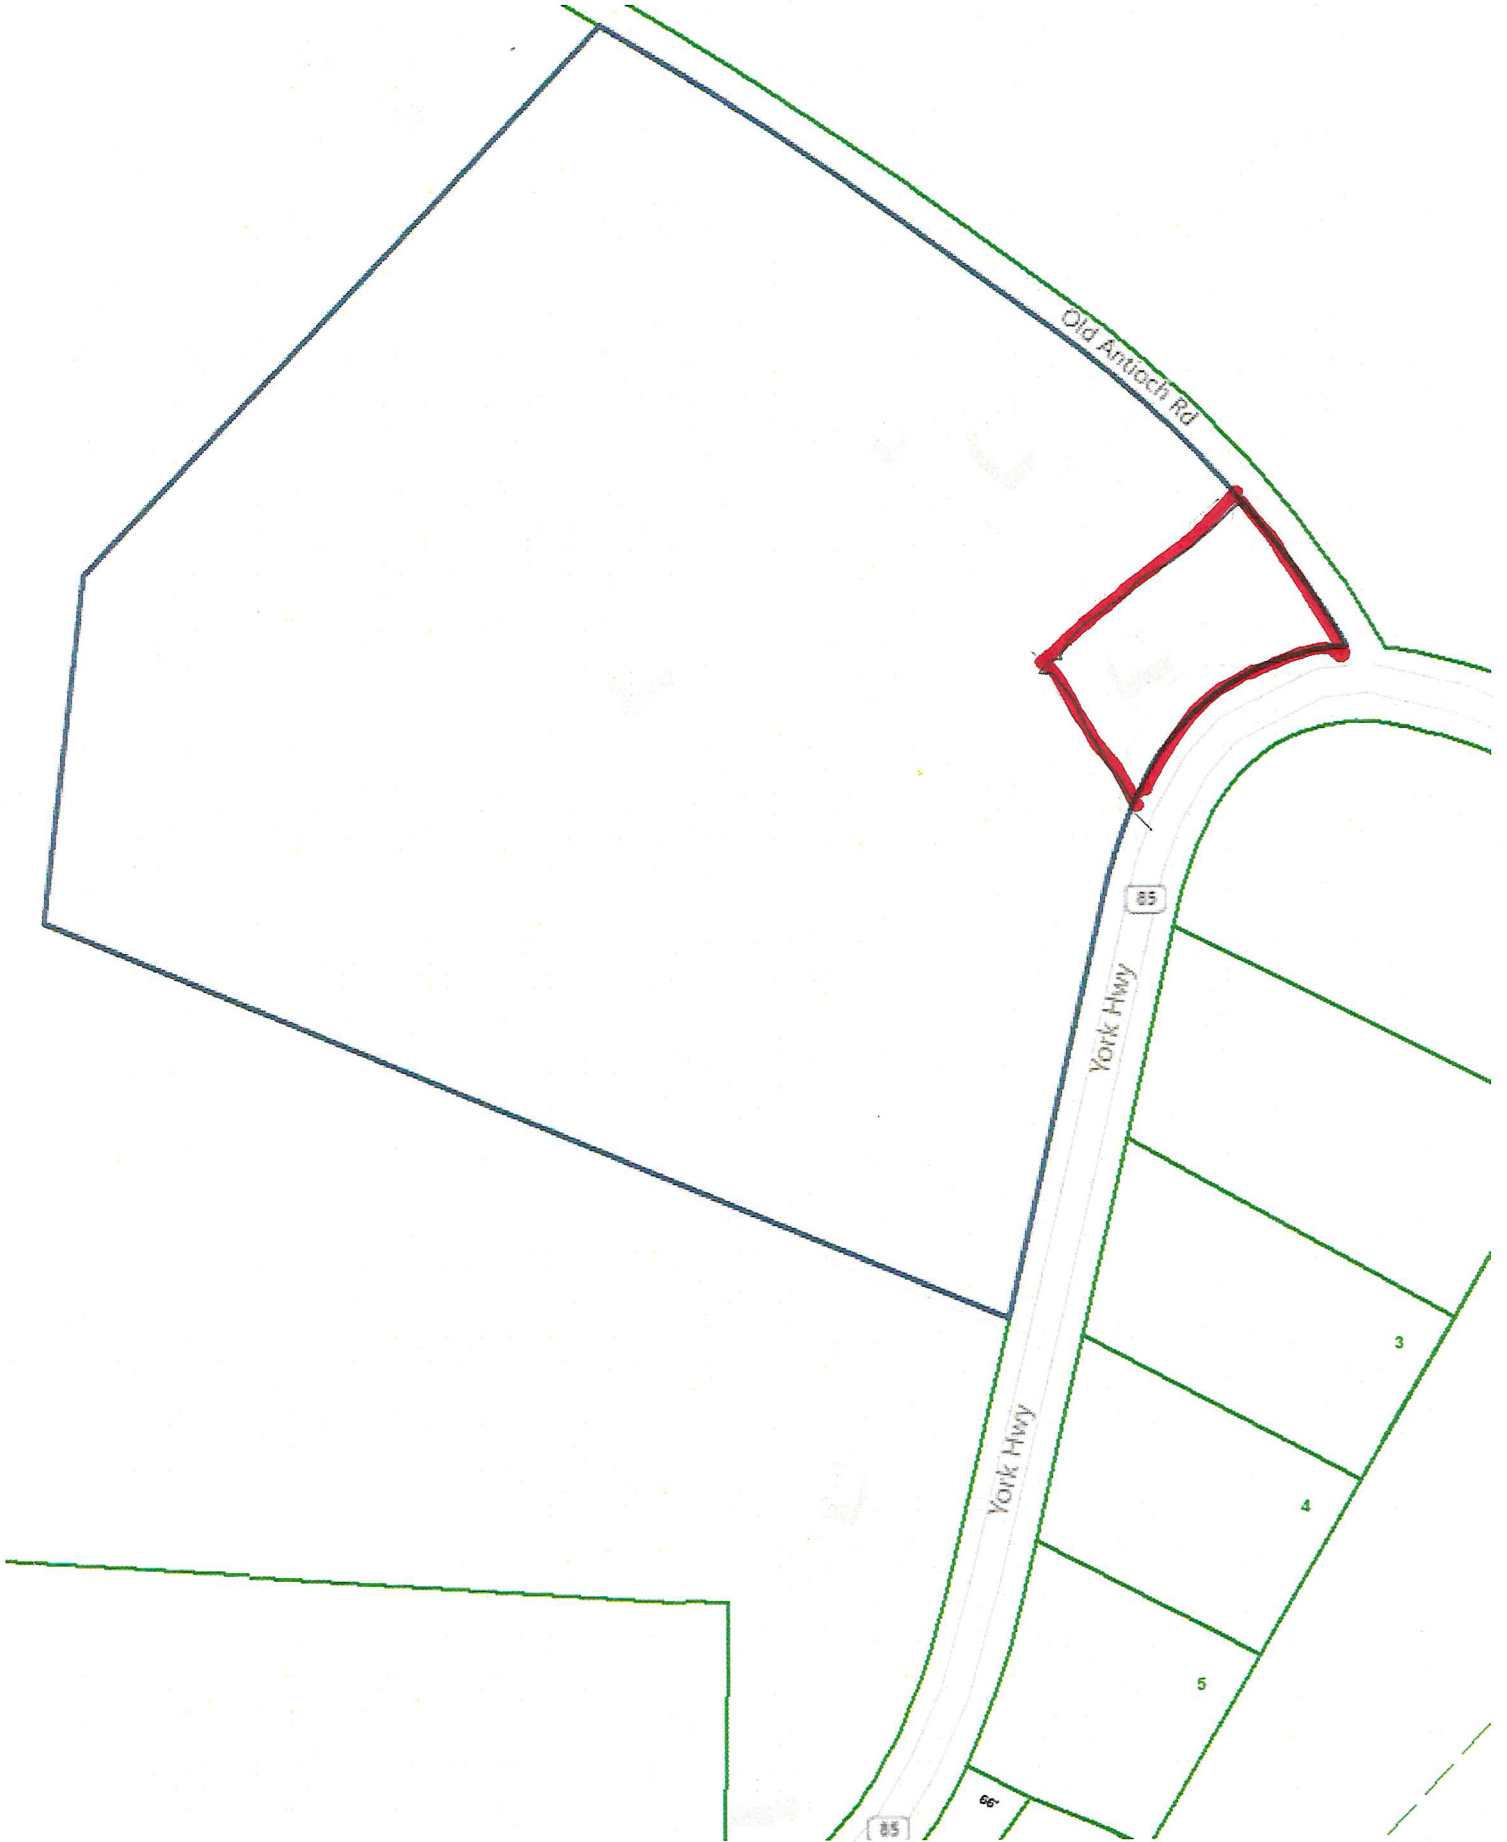

Debra Dodd  
No. 1 Quality Realty  
931-397-1660  
debradodd@no1qualityrealty.com

Map for Parcel Address: 2750 Old Antioch Rd Gainesboro, TN 38562-5092 Parcel ID: 032 017.00

Debra Dodd  
No. 1 Quality Realty  
931-397-1660  
debradodd@no1qualityrealty.com

Map for Parcel Address: 2750 Old Antioch Rd Gainesboro, TN 38562-5092 Parcel ID: 032 017.00

© 2023 Courthouse Retrieval System, Inc. All Rights Reserved.  
Information Deemed Reliable But Not Guaranteed.

Map for Parcel Address: 2750 Old Antioch Rd Gainesboro, TN 38562-5092 Parcel ID: 032 017.00