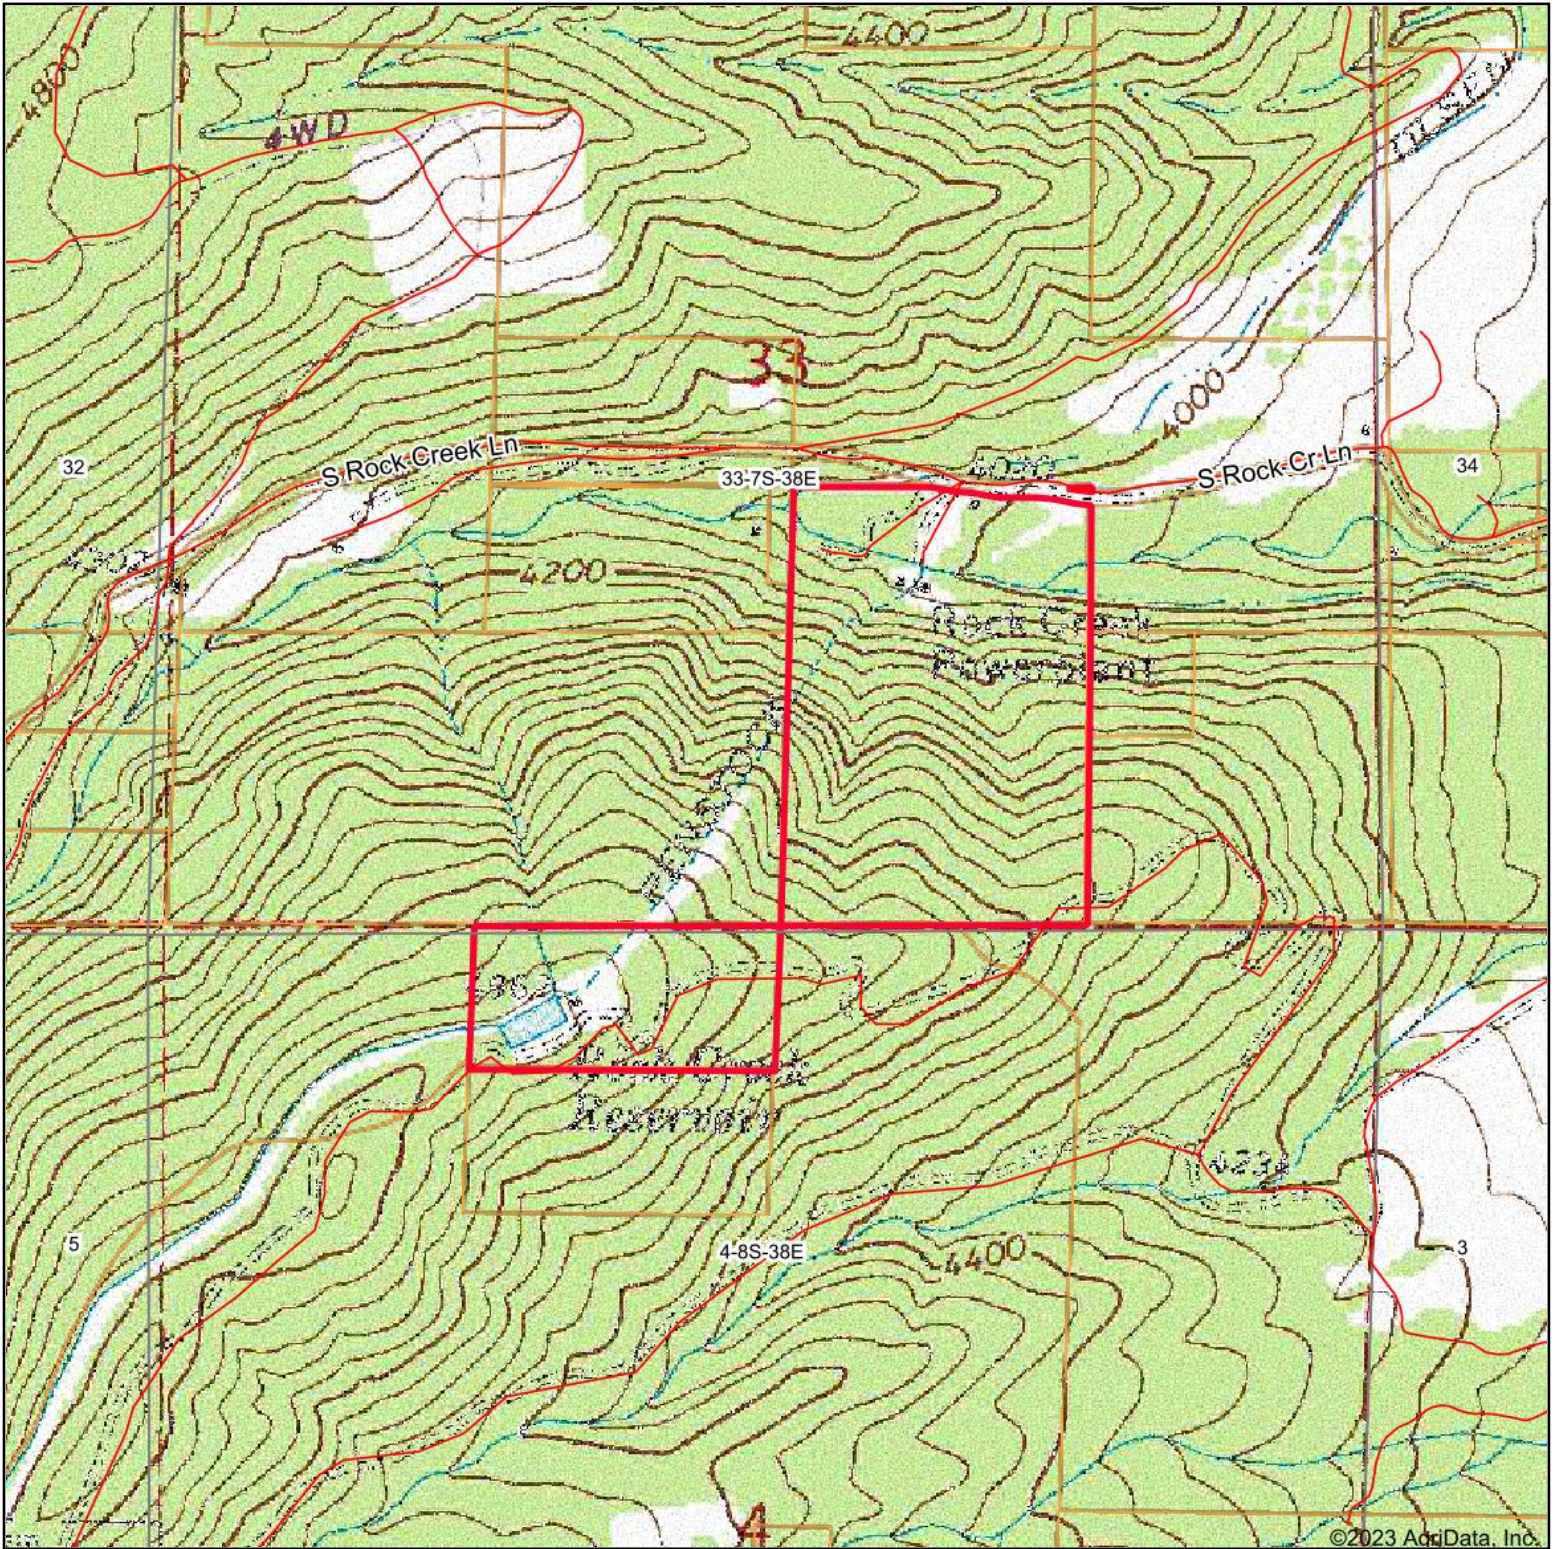

# Topography Map

Map Center: 44° 54' 24.59, -118° 3' 52.97

  
Intermountain  
Realty, Inc.

**33-7S-38E**  
**Baker County**  
**Oregon**

Maps Provided By:  
  
CUSTOMIZED ONLINE MAPPING  
© AgriData, Inc. 2023      www.AgrIDataInc.com

8/23/2023