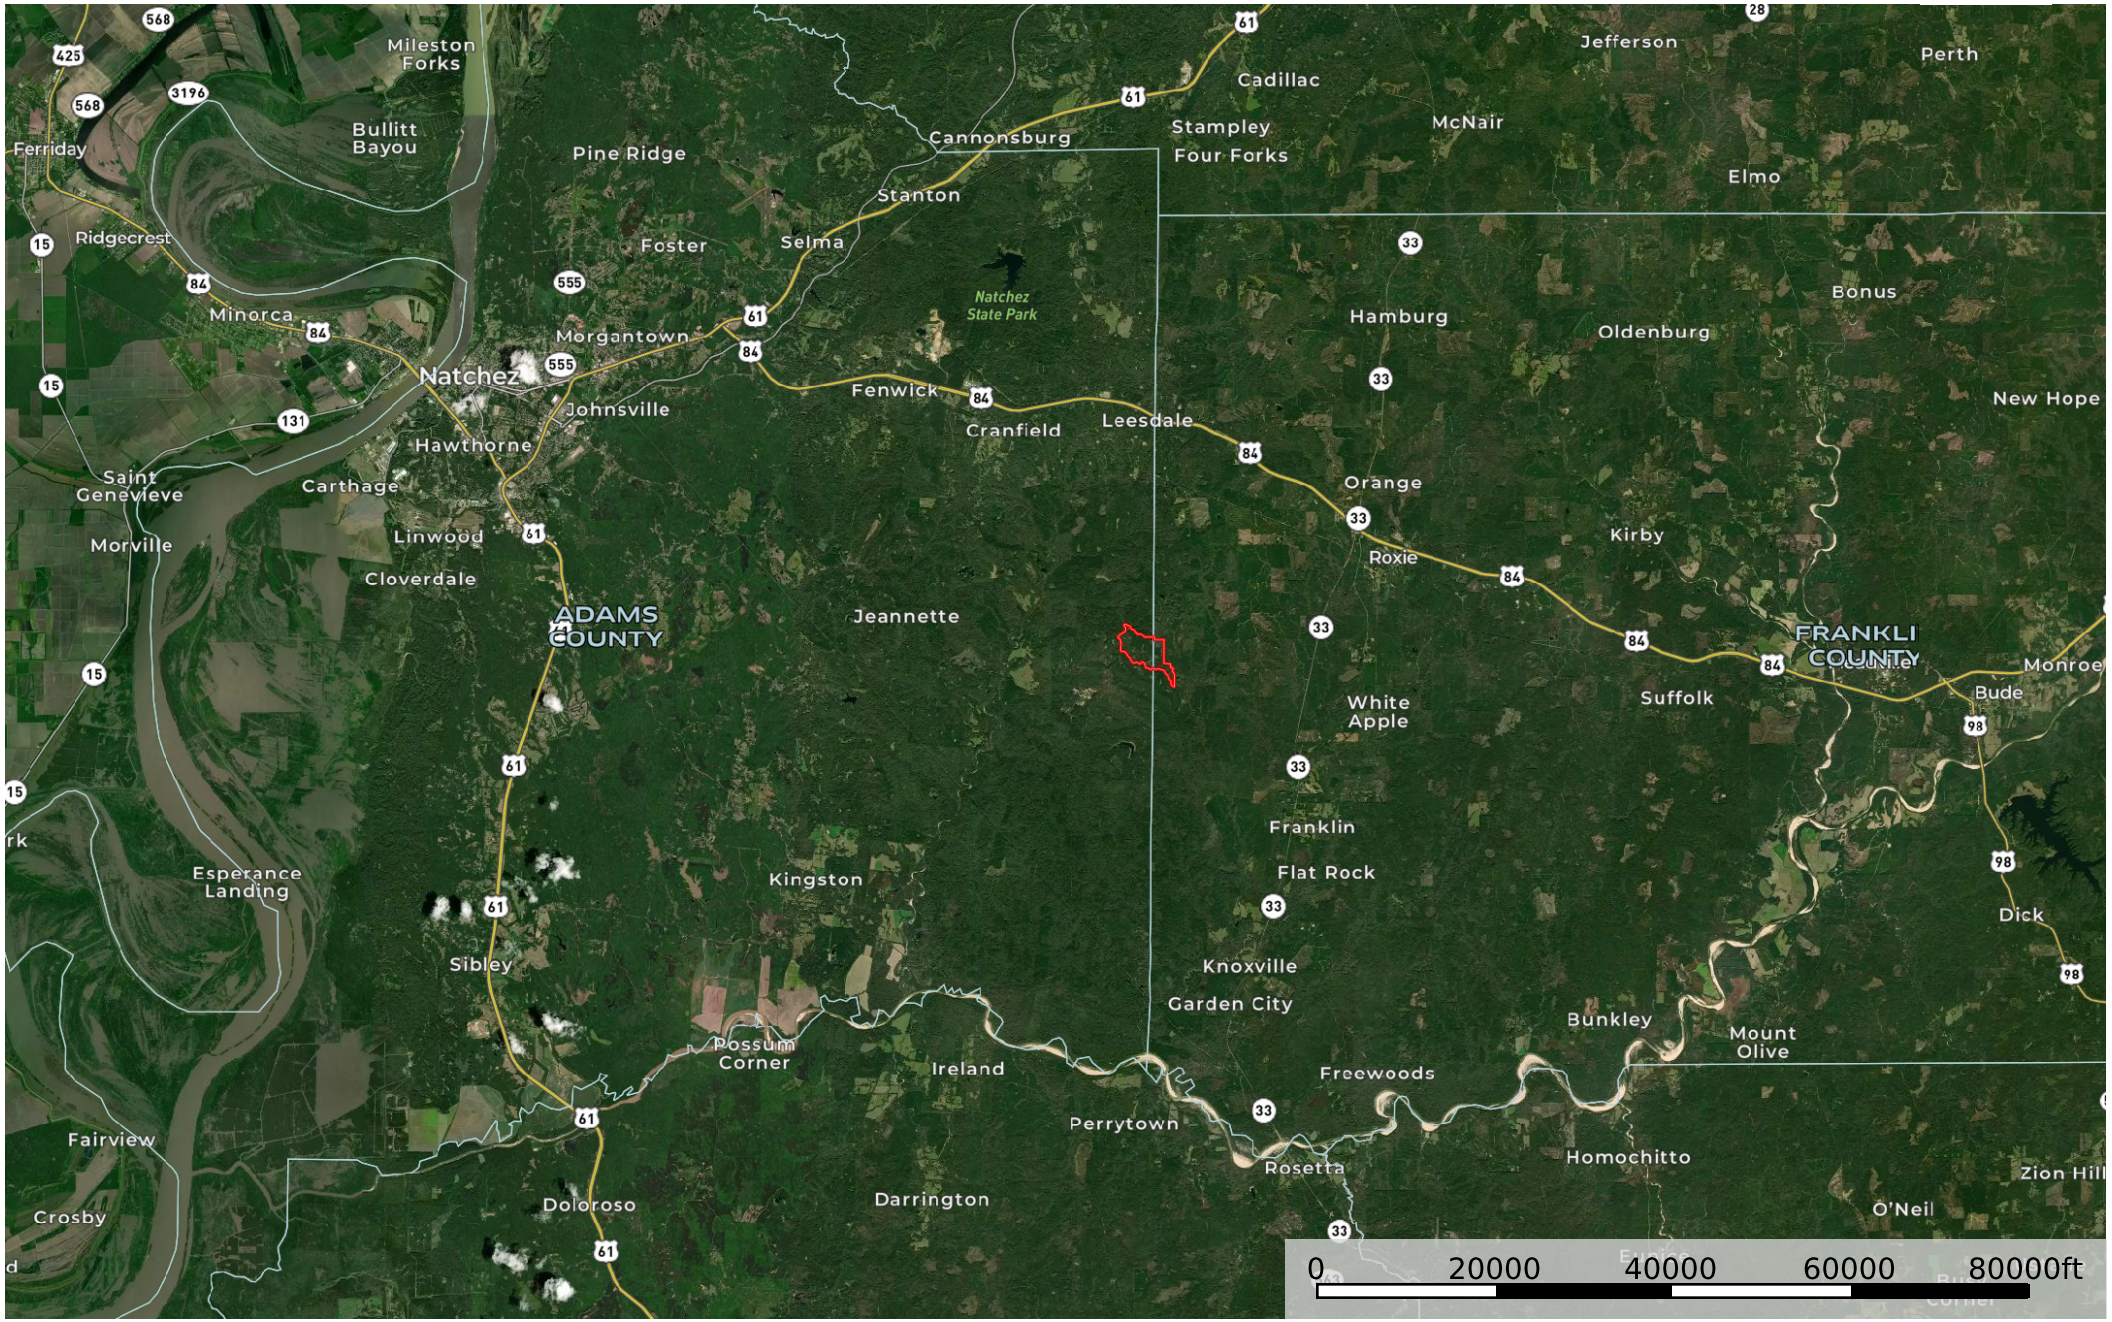

# MS - Adams & Franklin Lewis 402 ac +/-

Franklin County, Adams County, Mississippi, 402 AC +/-

Boundary