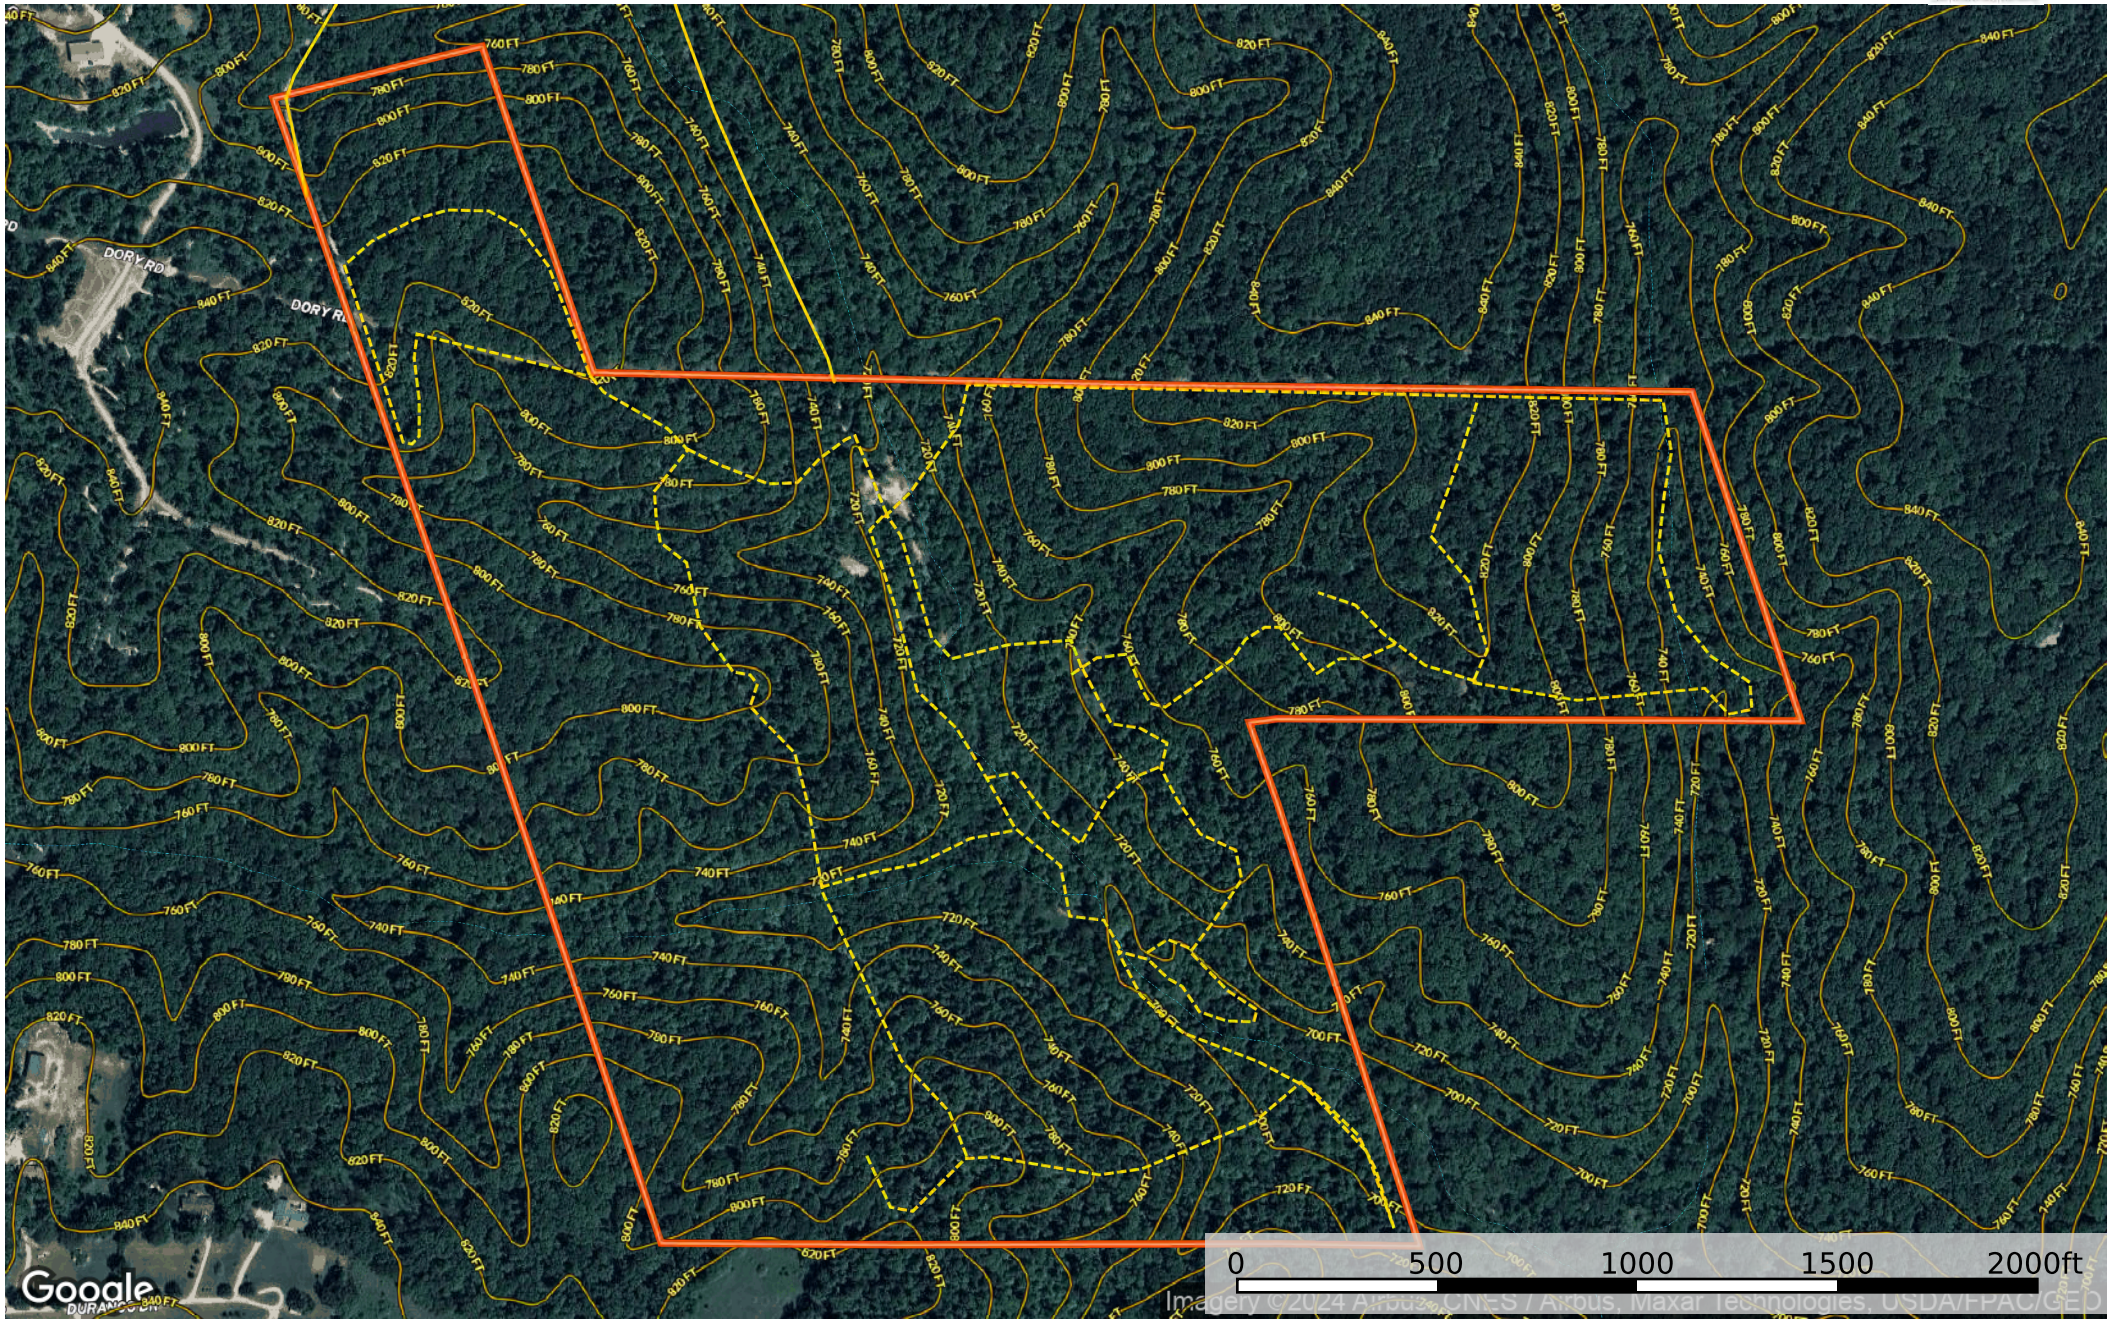

Warren 131

Warren County, Missouri, 131 AC +/-

- Road / Trail
- Primary Road
- Boundary 2
- Stream, Intermittent
- River/Creek
- Water Body