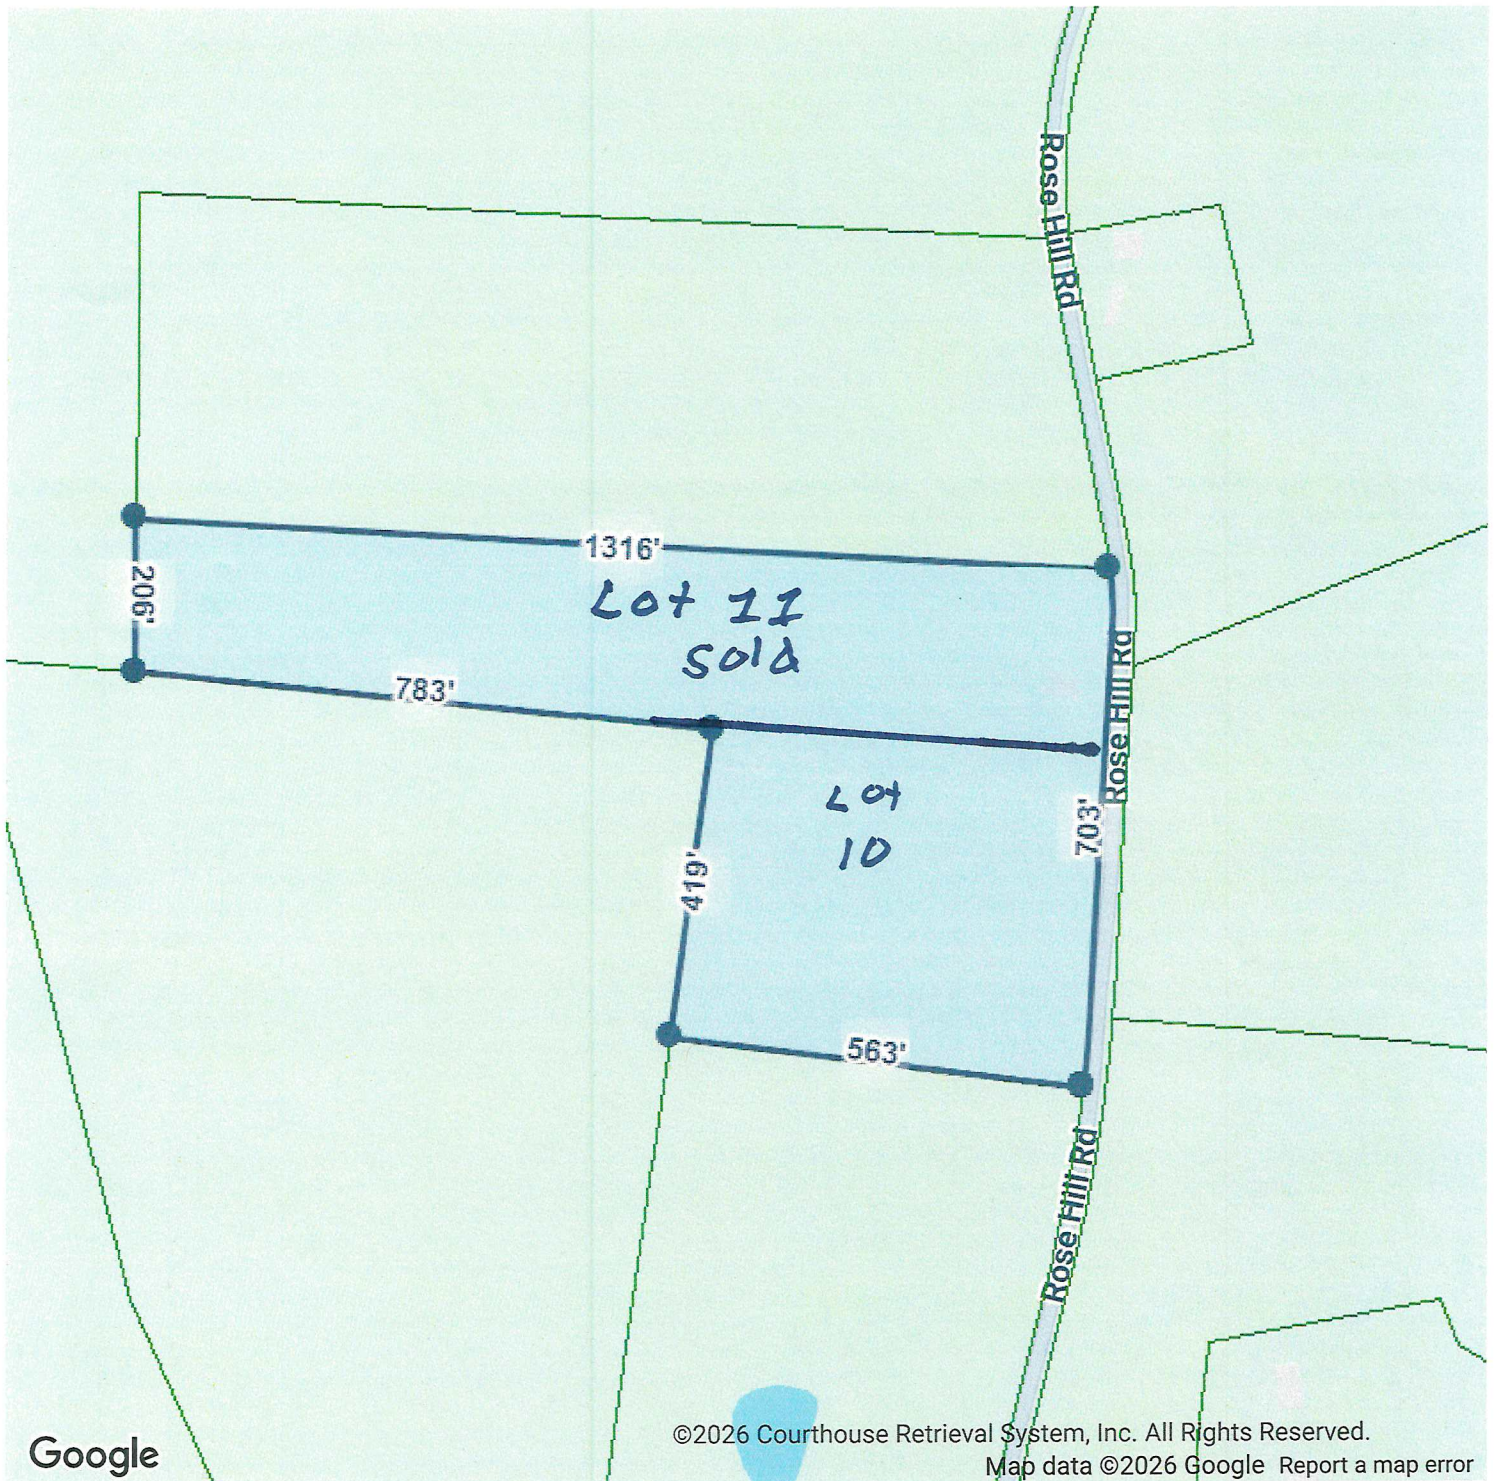

Debra Dodd
No. 1 Quality Realty
931-397-1660
debradodd@no1qualityrealty.com

Map for Parcel Address: Rose Hill Rd TN Parcel ID: 064 008.00

Google

©2026 Courthouse Retrieval System, Inc. All Rights Reserved.
Map data ©2026 Imagery ©2026 Airbus, Maxar Technologies. Report a map error

Debra Dodd
No. 1 Quality Realty
931-397-1660
debradodd@no1qualityrealty.com

Map for Parcel Address: Rose Hill Rd TN Parcel ID: 064 008.00

©2026 Courthouse Retrieval System, Inc. All Rights Reserved.
Map data ©2026 Google Report a map error