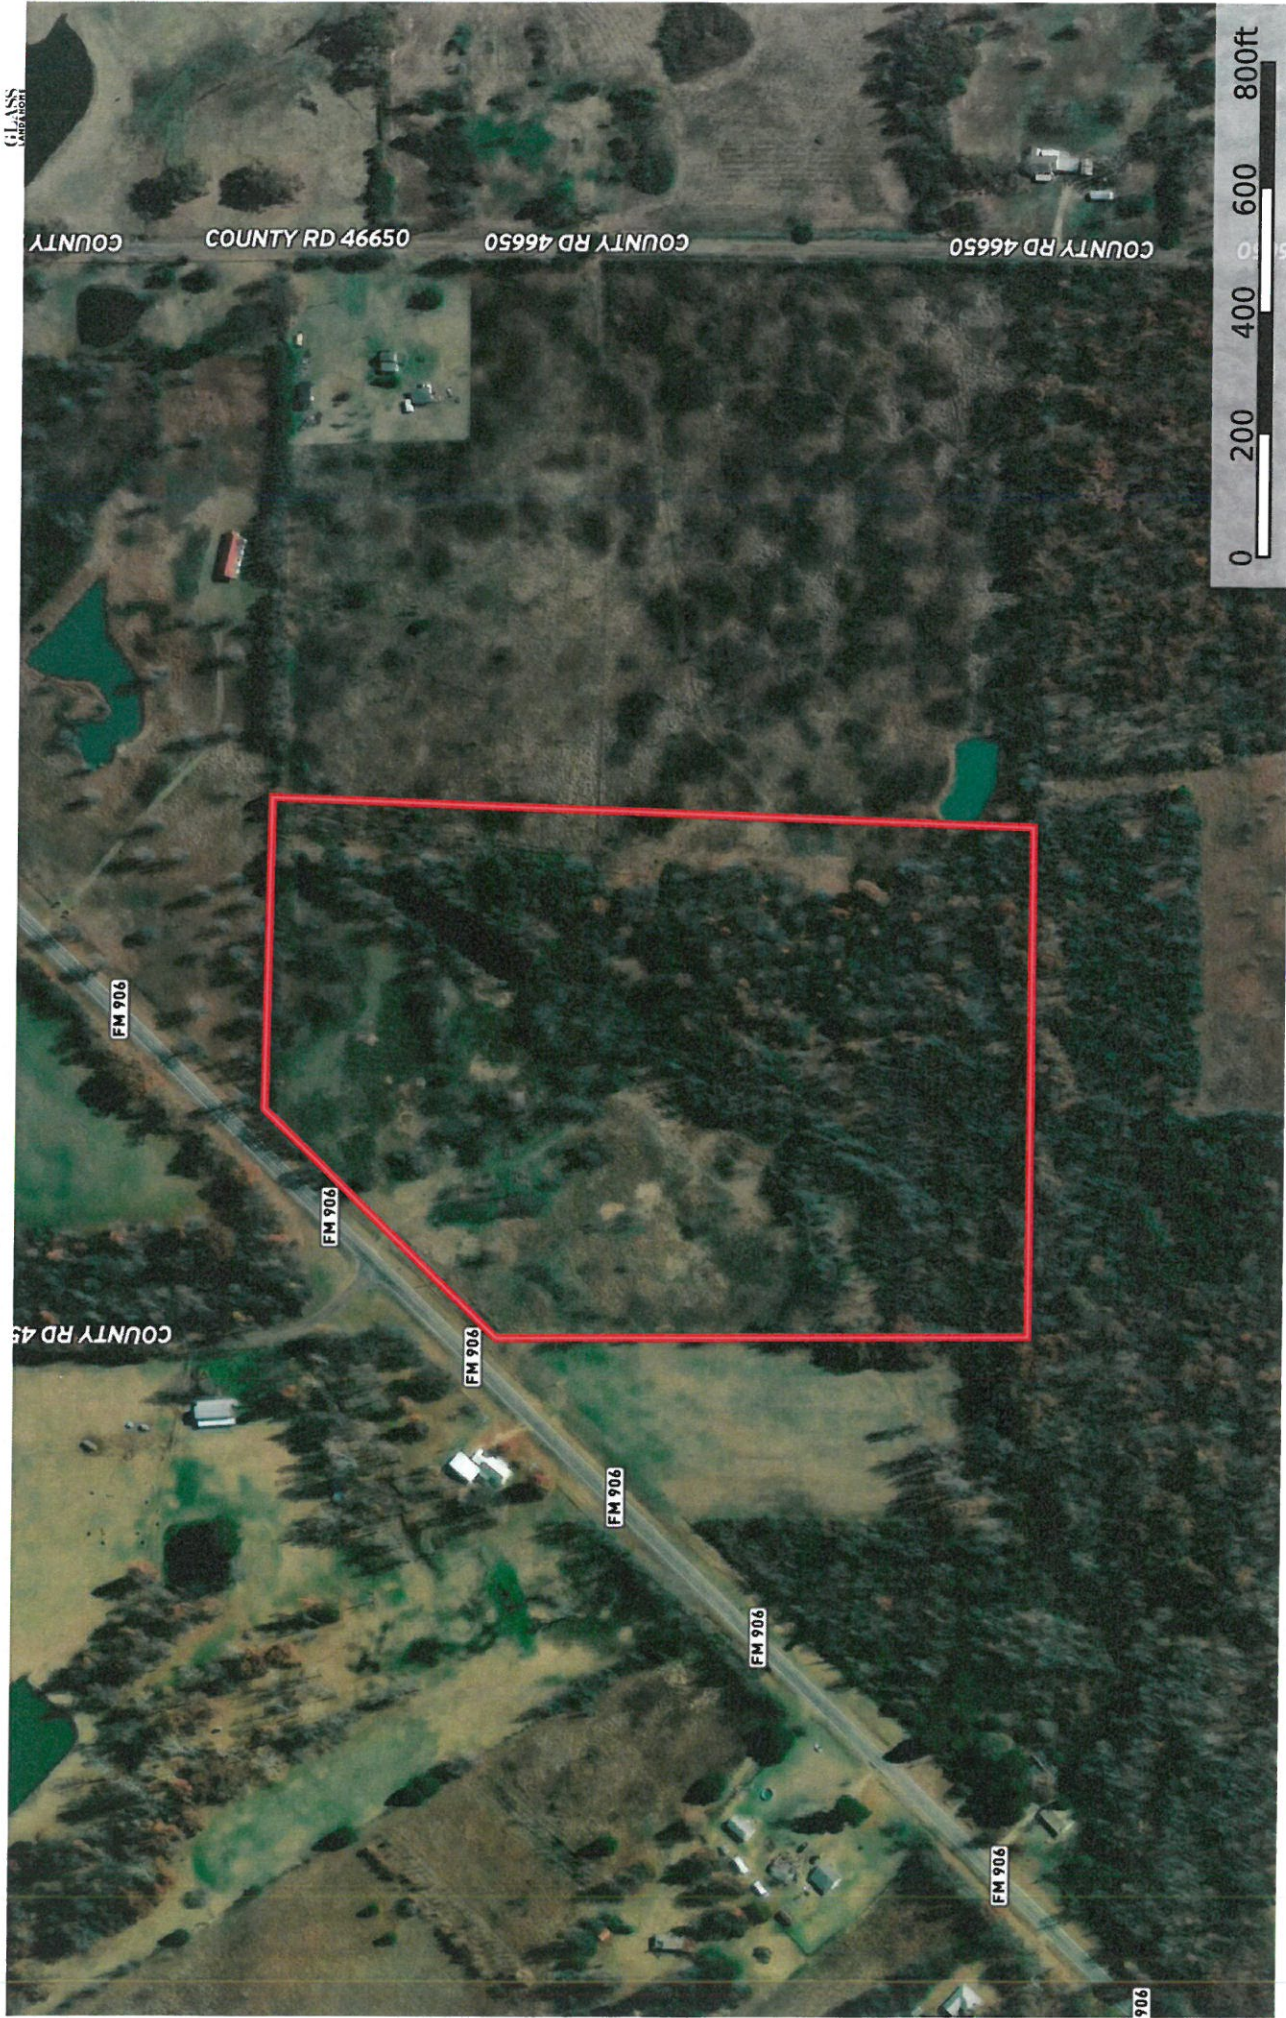

Novice
Texas, AC +/-

Boundary

Bryan Glass
P: 903-785-8457

www.glasslandandhome.com

2407 Lamar Ave. Ste A Paris, TX 75460

The information contained herein was obtained from sources
deemed reliable.
Land 409 Services makes no warranties or guarantees as to the
completeness or accuracy thereof.