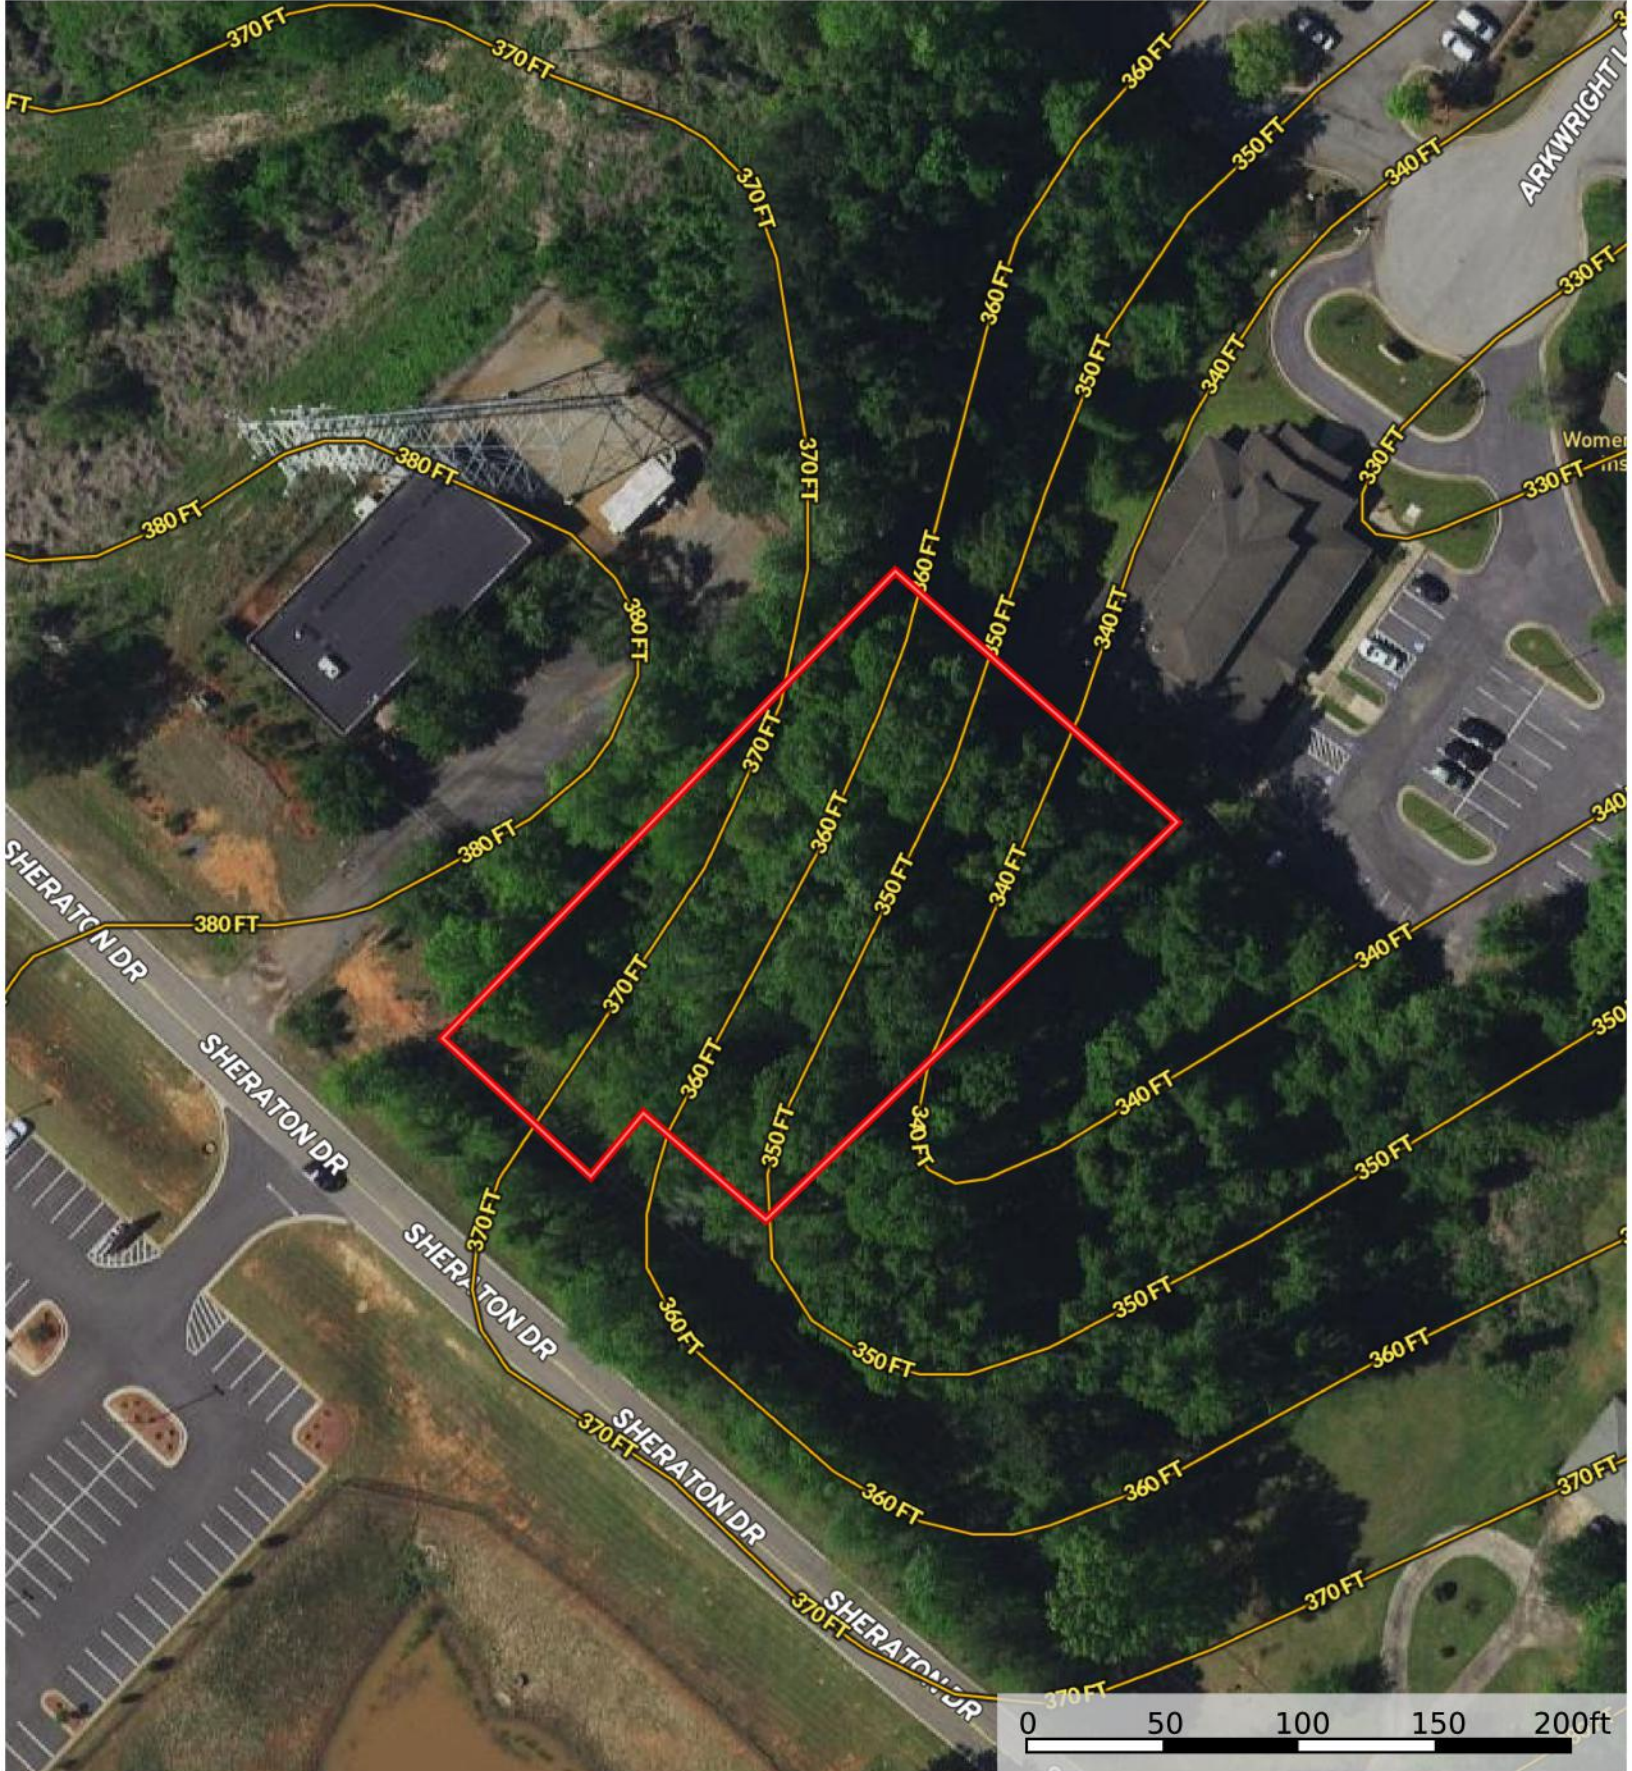

4265 Sheraton Drive - Contour Lines Map
Bibb County, Georgia, 0.71 AC +/-

Boundary