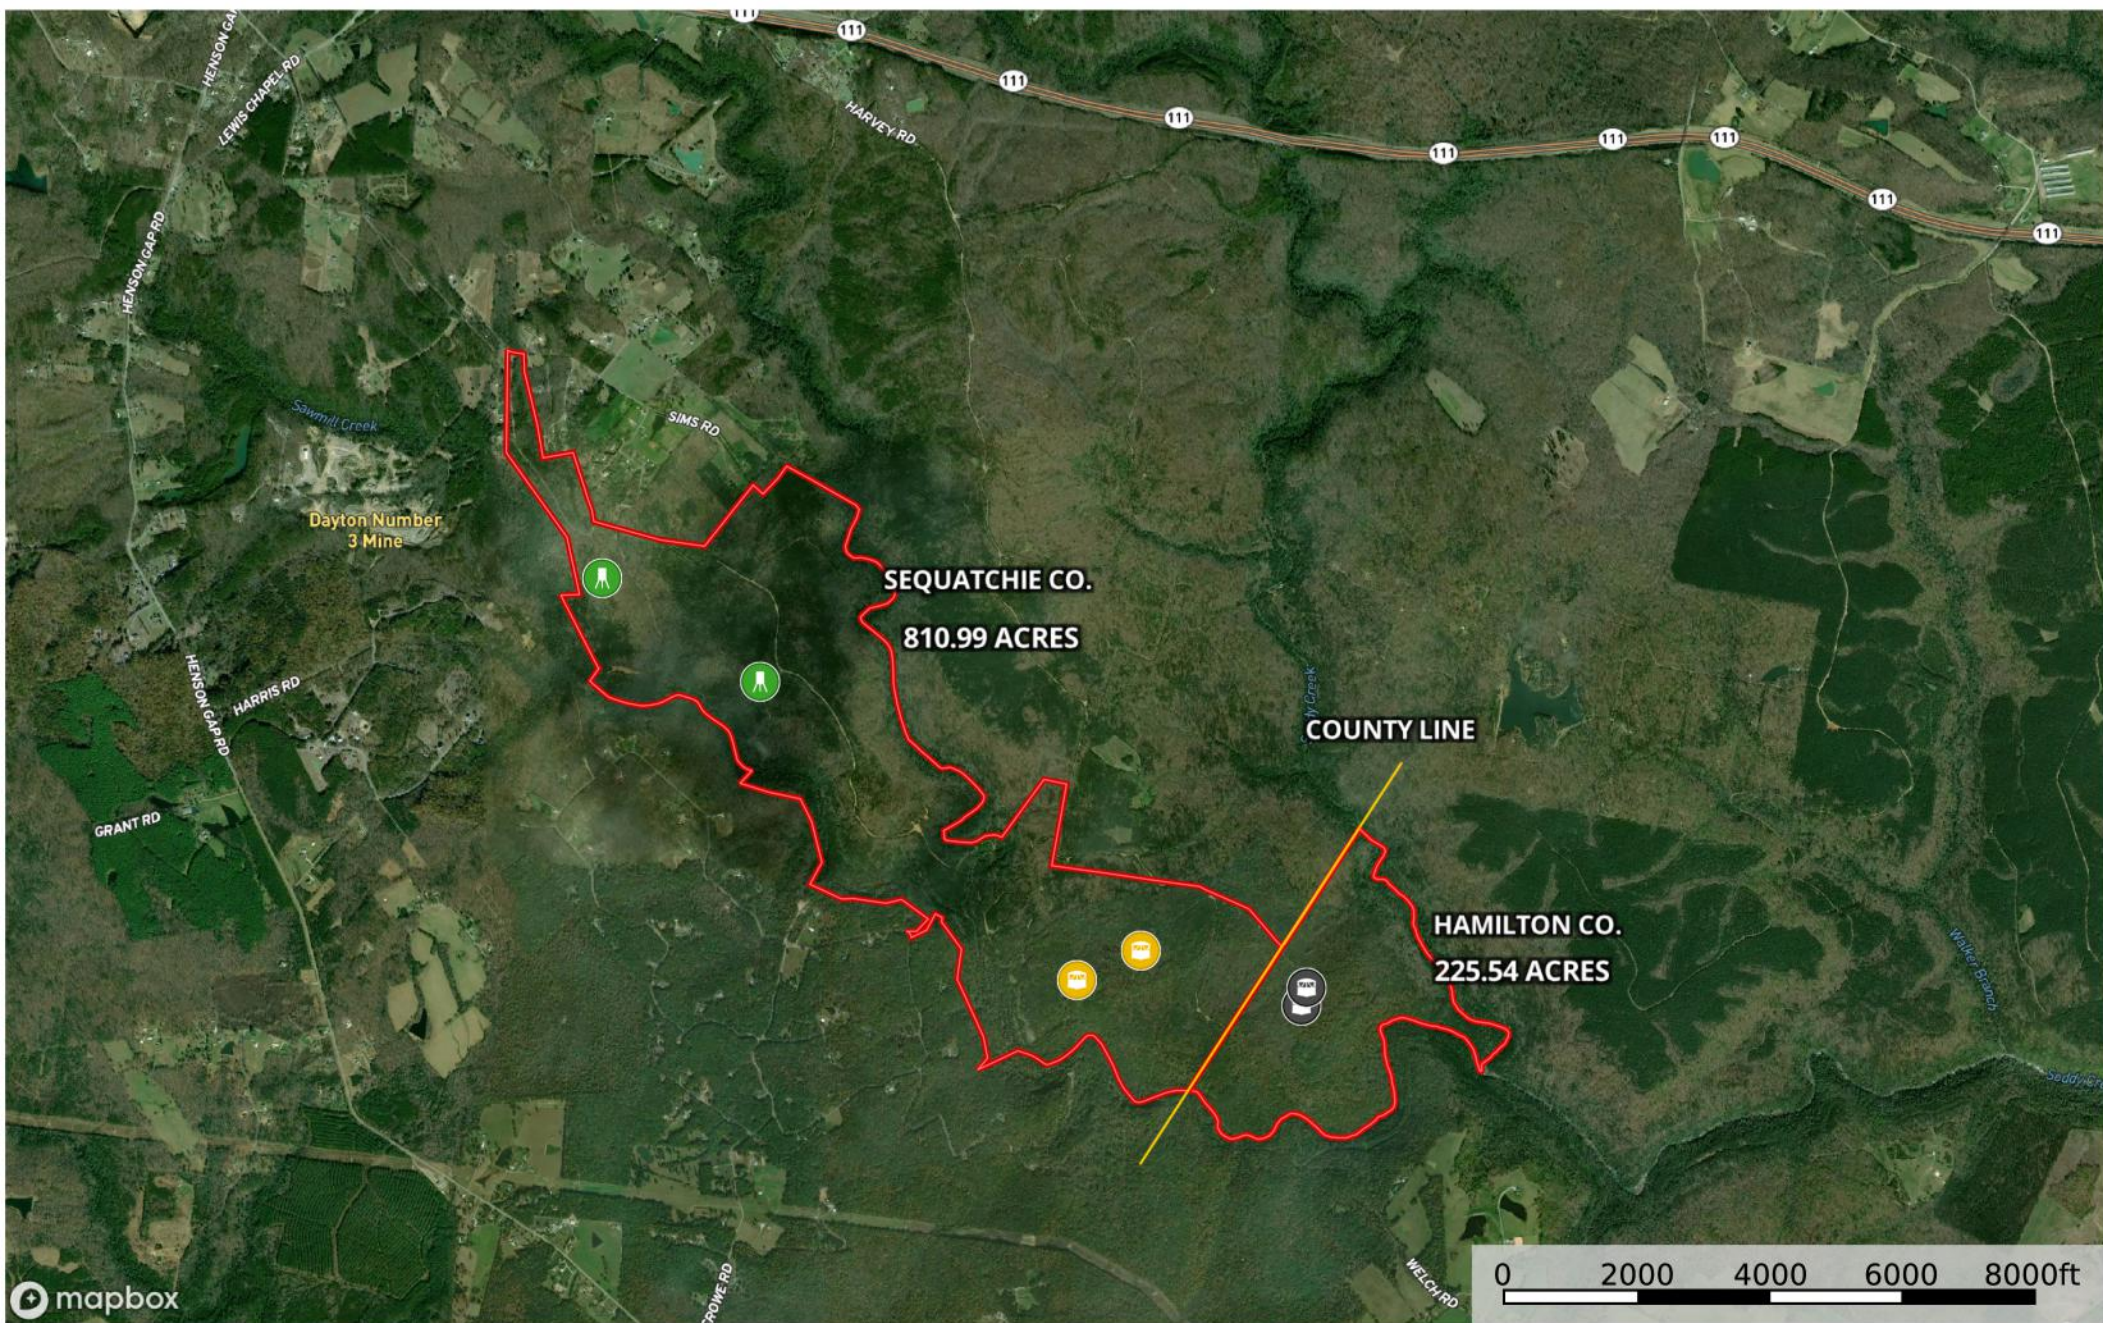

Soddy Creek - Stand & Feeder Map

Tennessee, AC +/-

- Tree Stand
- Blind
- Feeder
- County Line
- Boundary 3
- Boundary 2

id. The information contained herein was obtained from sources deemed to be reliable. Land id™ Services makes no warranties or guarantees as to the completeness or accuracy thereof.