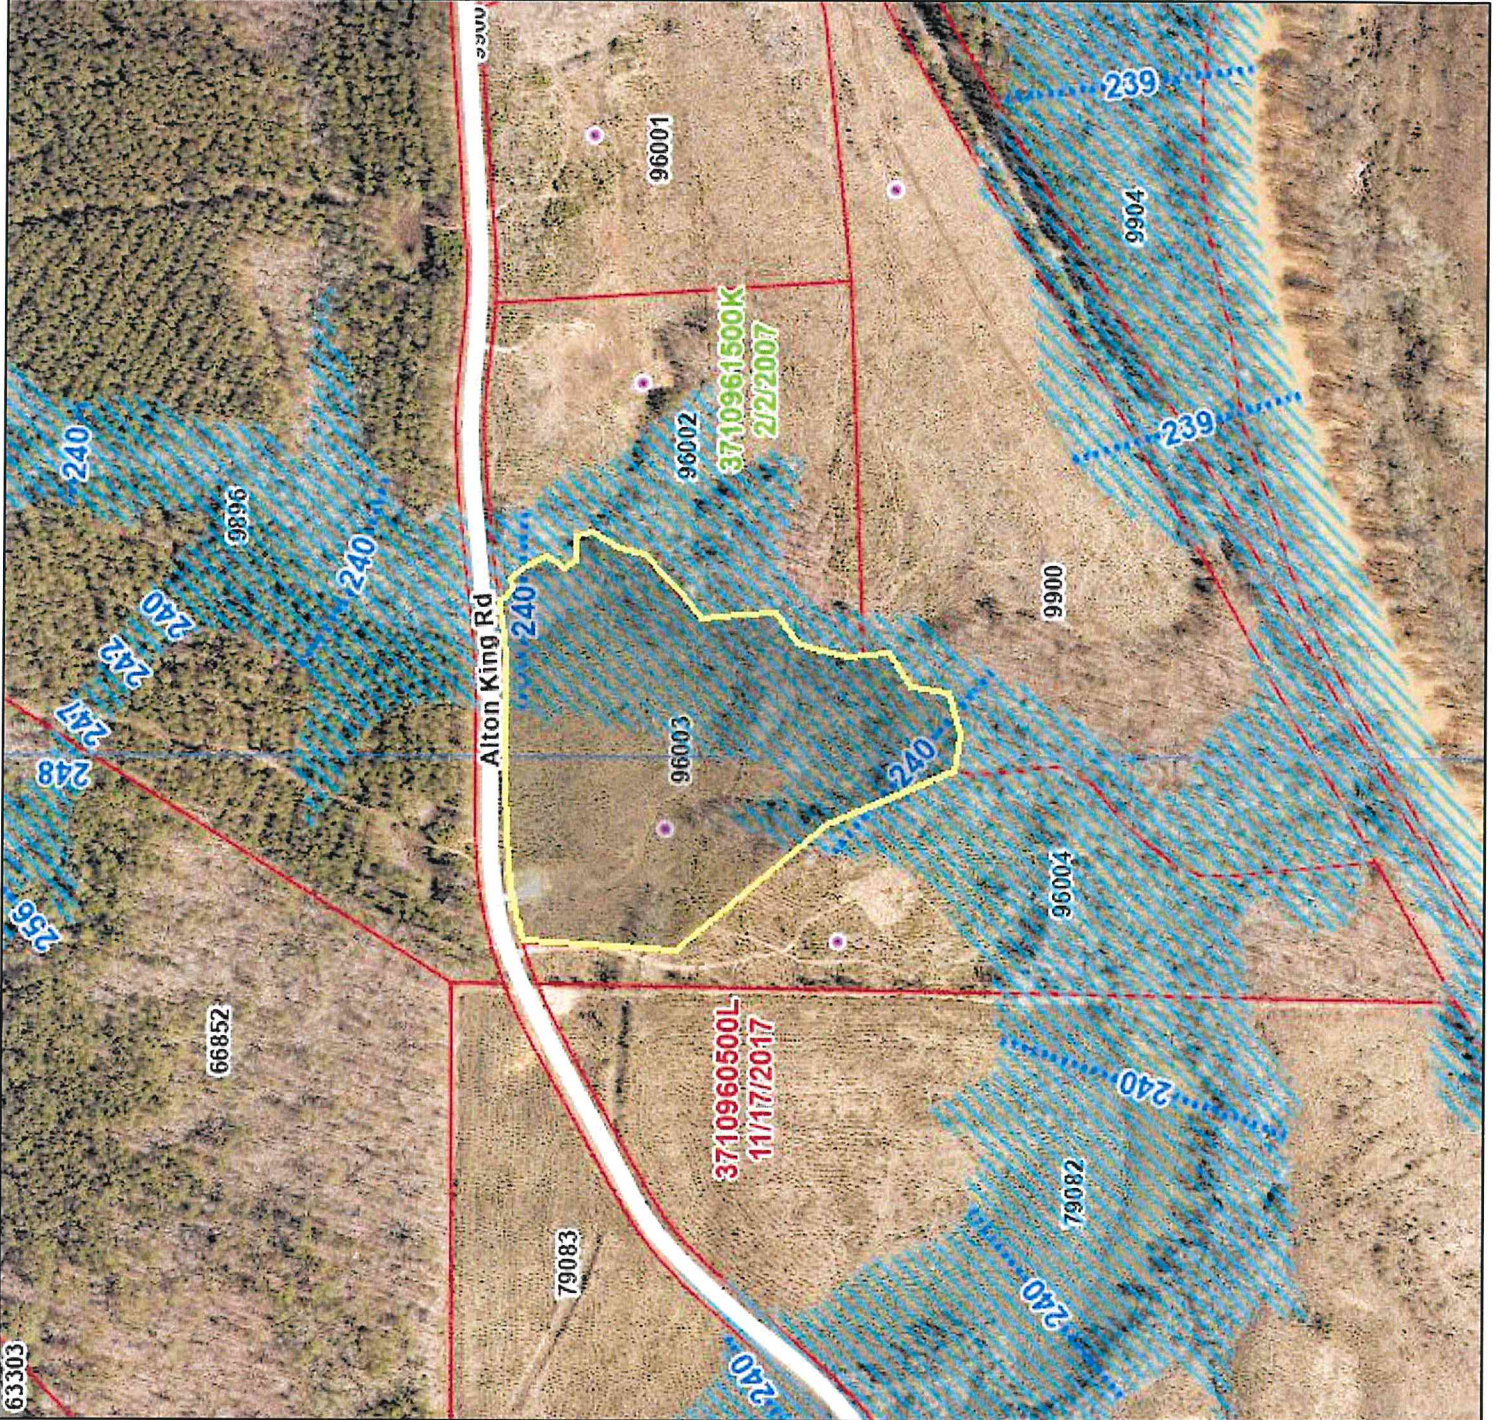

Chatham County Tax Map

Legend

Single Parcel Selection	Effective Flood Hazard Areas	1% Annual Chance - 100 Year	Flood Map Index	Address Points
_Query result	Parcel Pop-Up	0.2% Annual Chance - 500 Year	Flood Map Index	Parcels
RoadCenterli...	Base Flood Elevations			
Floodway	Floodway			

Service Layer Credits:
Esri., Inc., City of
Naperville, Illinois
Chatham County.