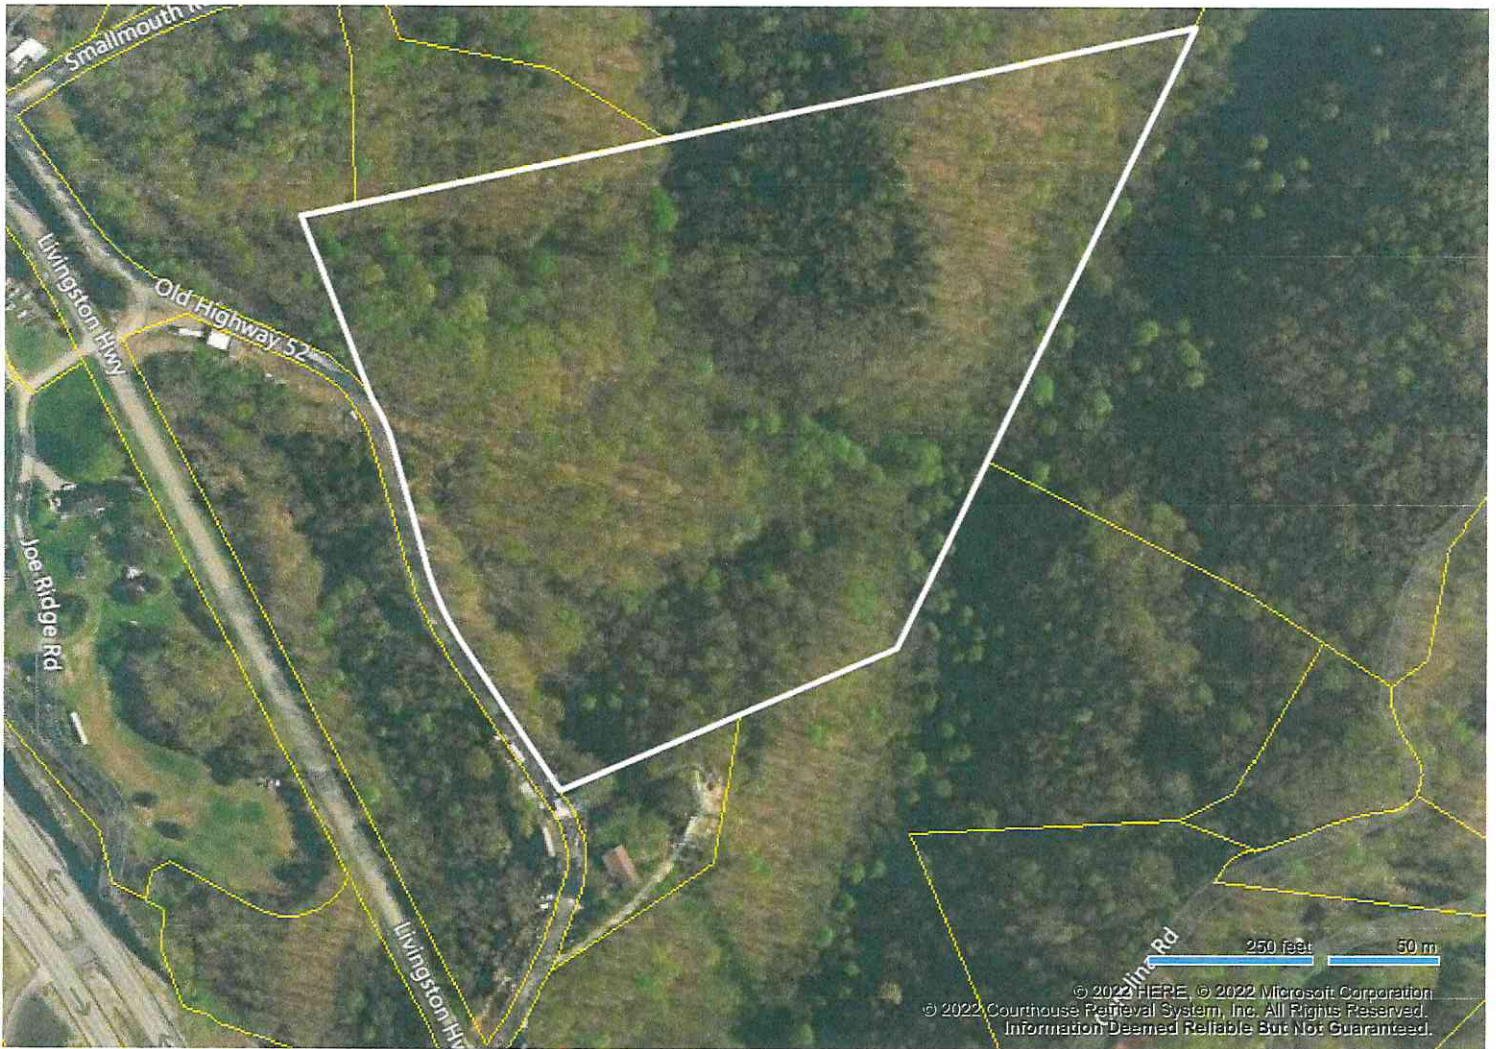

Debra Dodd
No. 1 Quality Realty
931-397-1660
debradodd@no1qualityrealty.com

Map for Parcel Address: Old Highway 52 Loop TN Parcel ID: 064 010.00

© 2022 Courthouse Retrieval System, Inc. All Rights Reserved.
Information Deemed Reliable But Not Guaranteed.

Debra Dodd
No. 1 Quality Realty
931-397-1660
debradodd@no1qualityrealty.com

MLS Tax Suite™

Powered by CRS Data

Map for Parcel Address: Old Highway 52 Loop TN Parcel ID: 064 010.00

Debra Dodd
No. 1 Quality Realty
931-397-1660
debradodd@no1qualityrealty.com

MLS Tax Suite™

Powered by CRS Data

Map for Parcel Address: Old Highway 52 Loop TN Parcel ID: 064 010.00