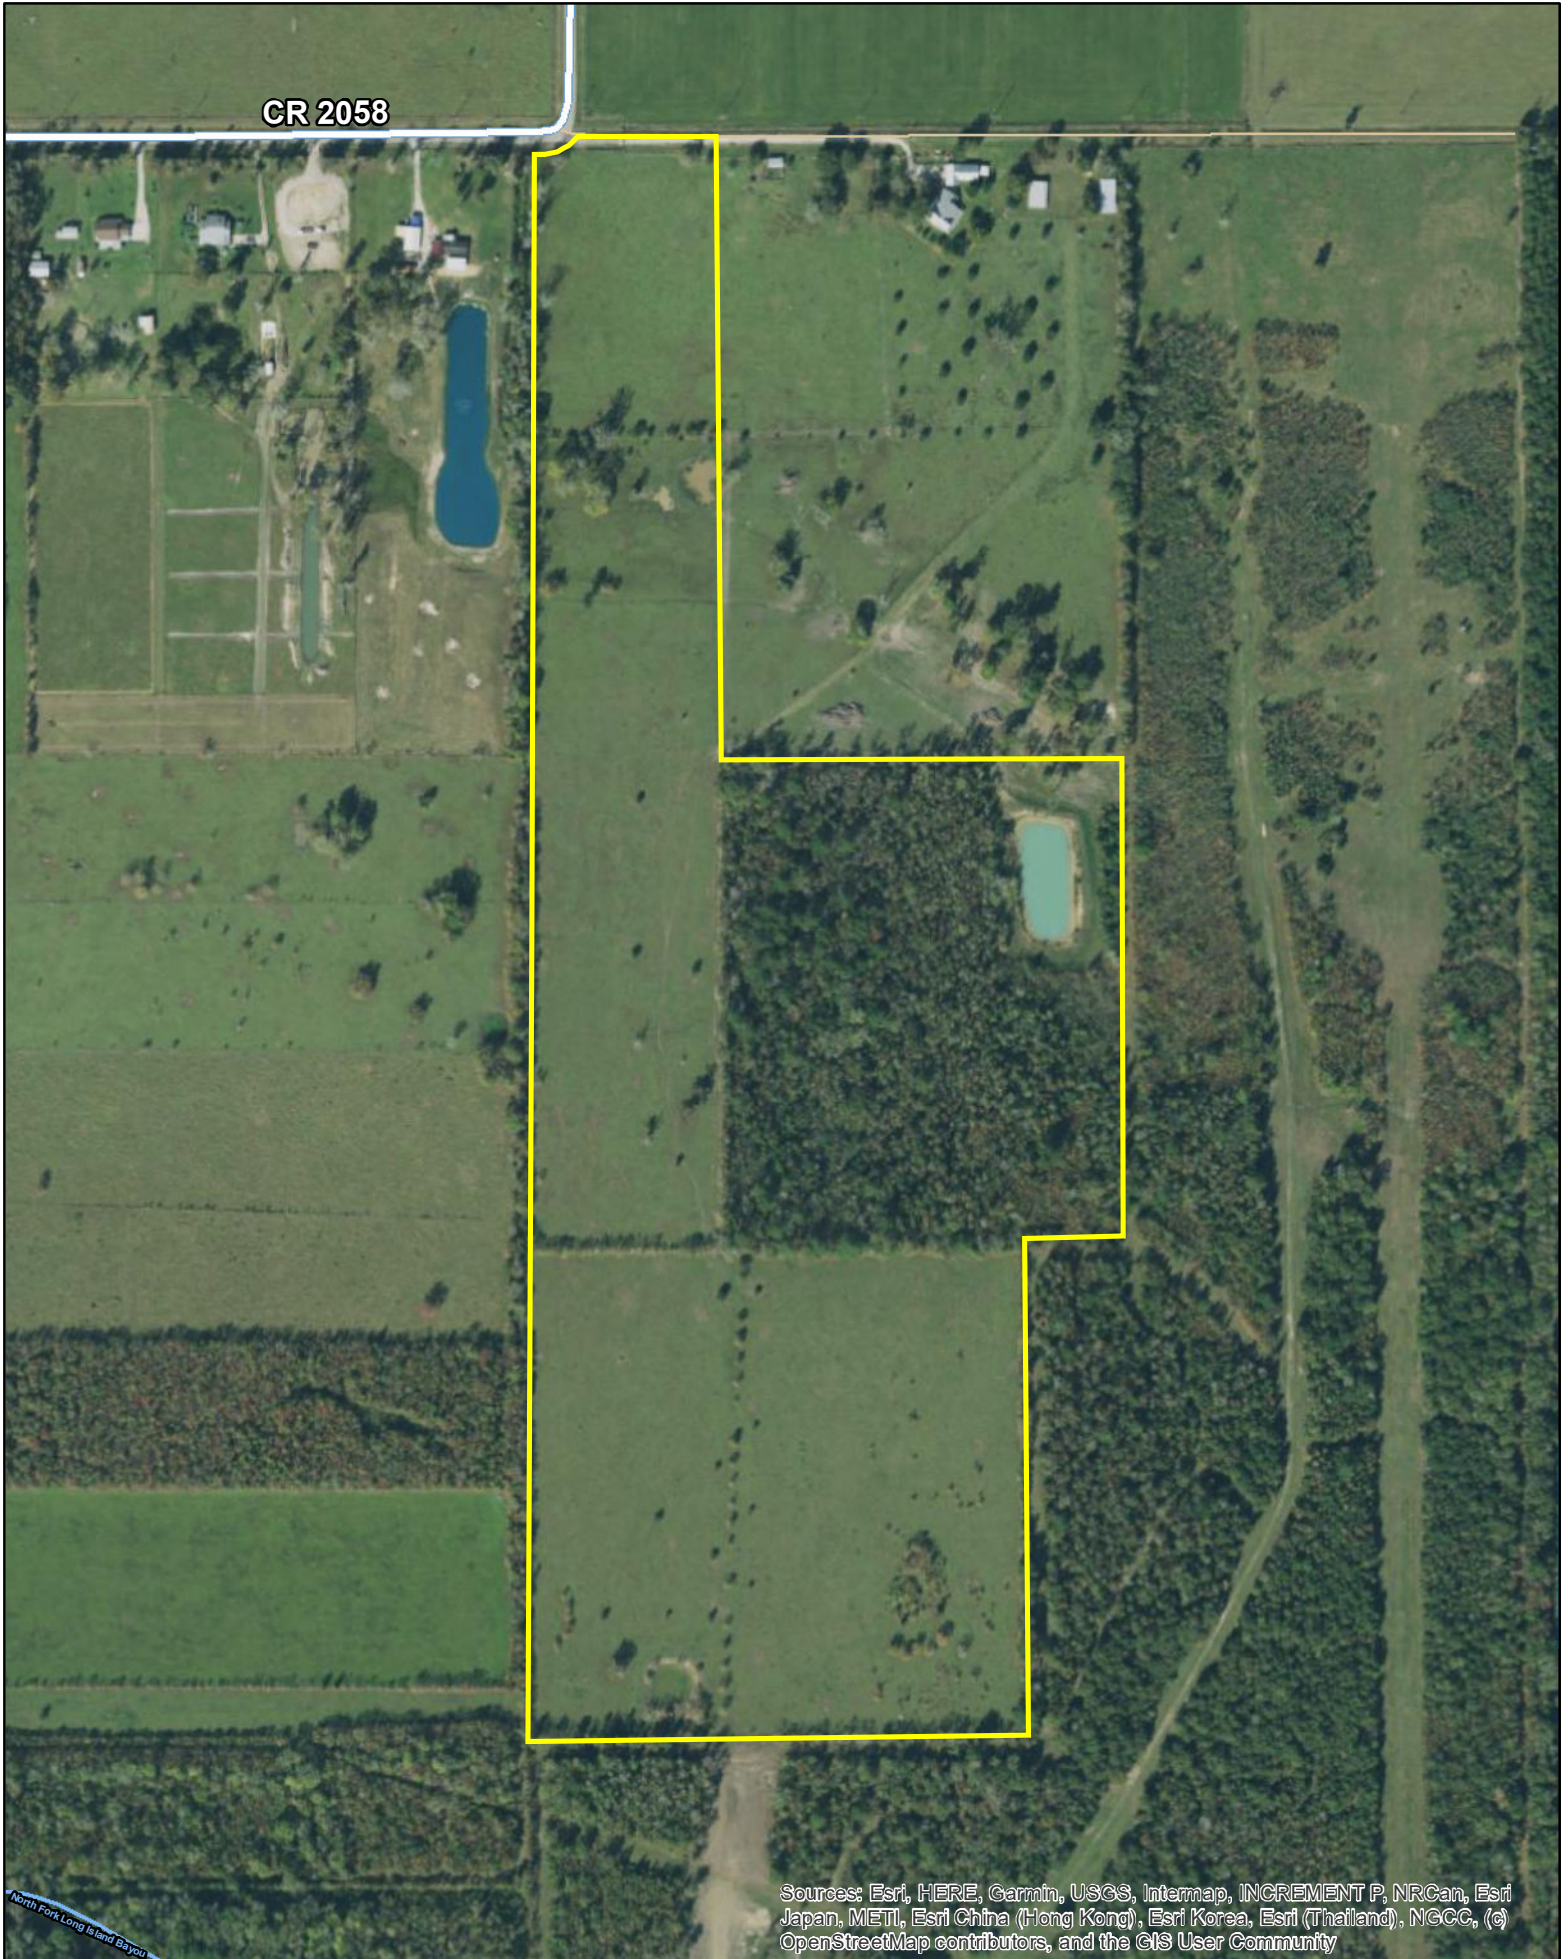

CR 2058

Sources: Esri, HERE, Garmin, USGS, Intermap, INCREMENT P, NRCan, Esri Japan, METI, Esri China (Hong Kong), Esri Korea, Esri (Thailand), NGCC, (c) OpenStreetMap contributors, and the GIS User Community

0 200 400 800 Feet

67.597 Acres | Hardin, Liberty Co., TX

For illustration purposes only.