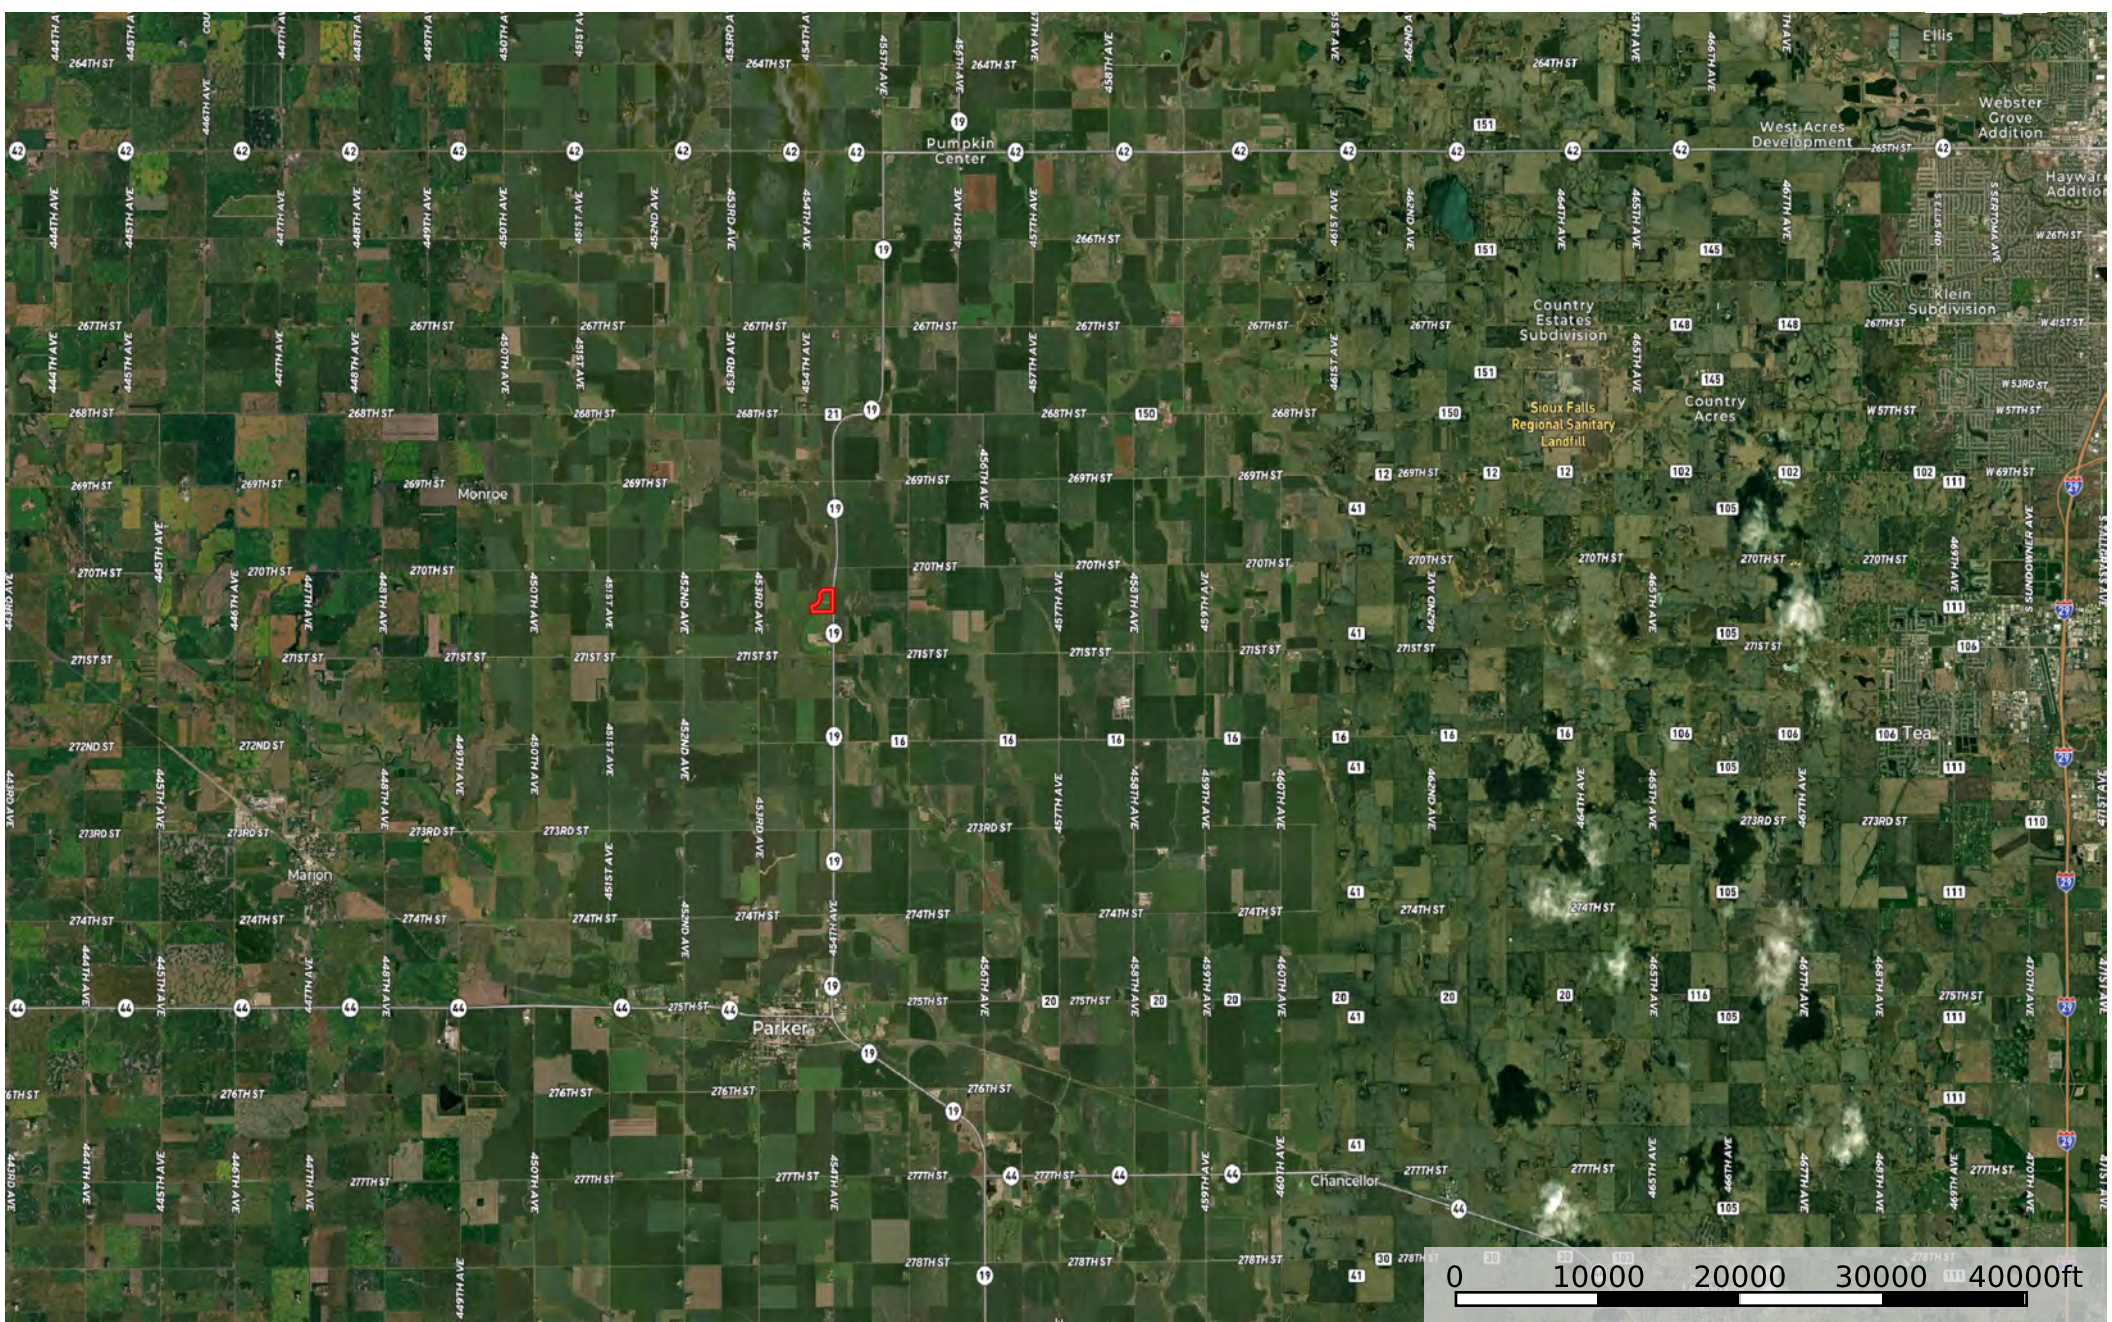

Turner County, SD 31 Acres of Development

South Dakota, AC +/-

 Boundary