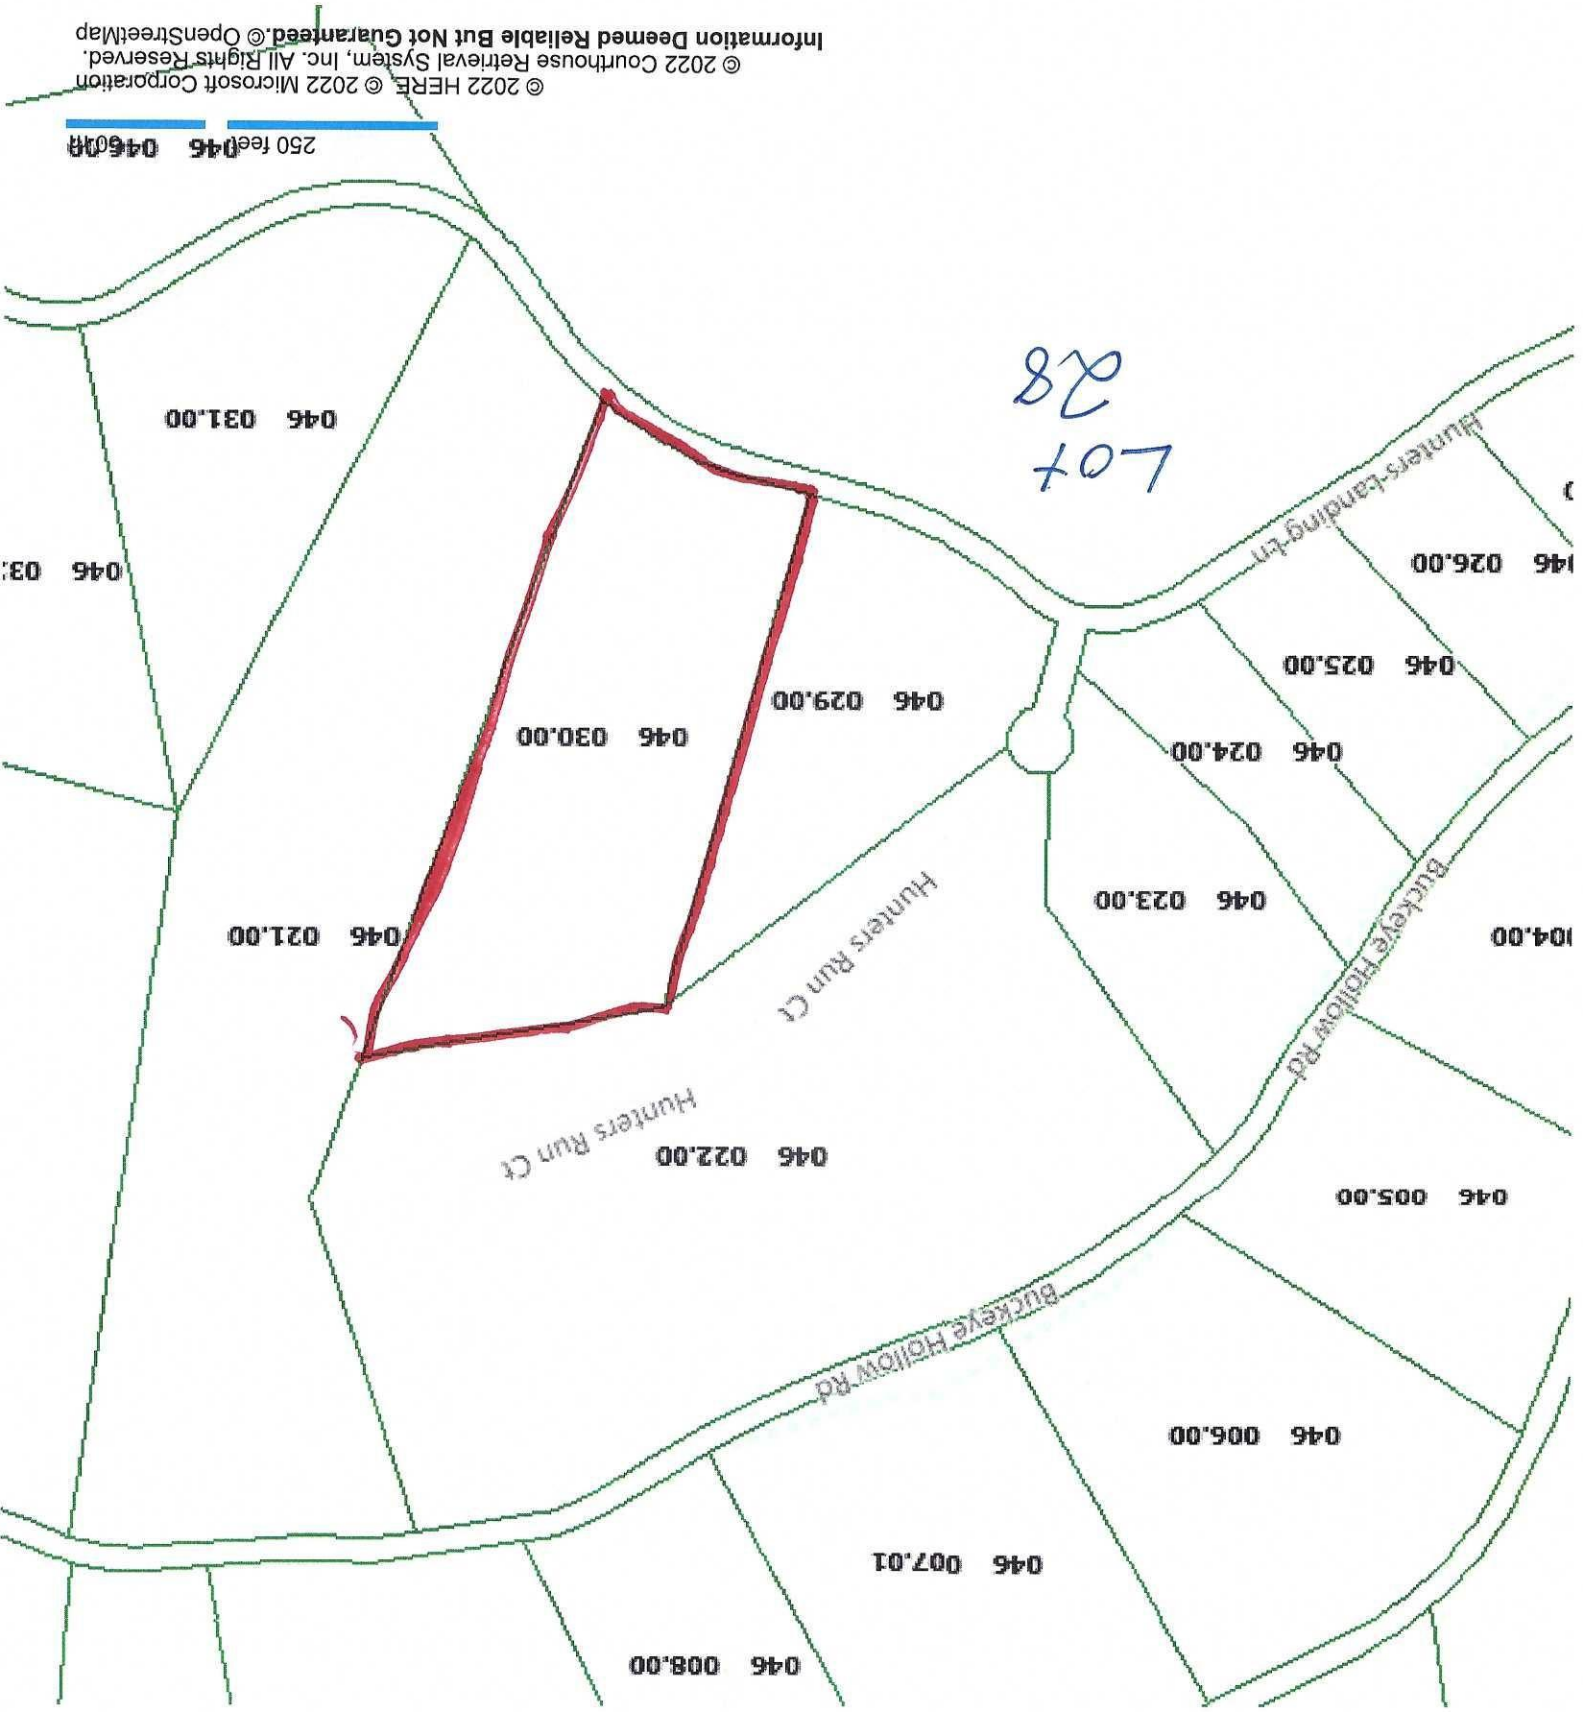

Debra Dodd
No. 1 Quality Realty
931-397-1660
debradodd@no1qualityrealty.com

MLS Tax Suite
Powered by CRS Data

Map for Parcel Address: S Hunter Landing Ln TN Parcel ID: 046 030.00 *Lot 28*

© 2022 Courthouse Retrieval System, Inc. All Rights Reserved.
Information Deemed Reliable But Not Guaranteed.

MLS Tax Suite
TM
Powered by CRS Data

Map for Parcel Address: S Hunter Landing Ln TN Parcel ID: 046 030.00

© 2022 HERE © 2022 Microsoft Corporation
© 2022 Courthouse Retrieval System, Inc. All Rights Reserved.
Information Deemed Reliable But Not Guaranteed. © OpenStreetMap

Map for Parcel Address: S Hunter Landing Ln TN Parcel ID: 046 030.00

Lot 28