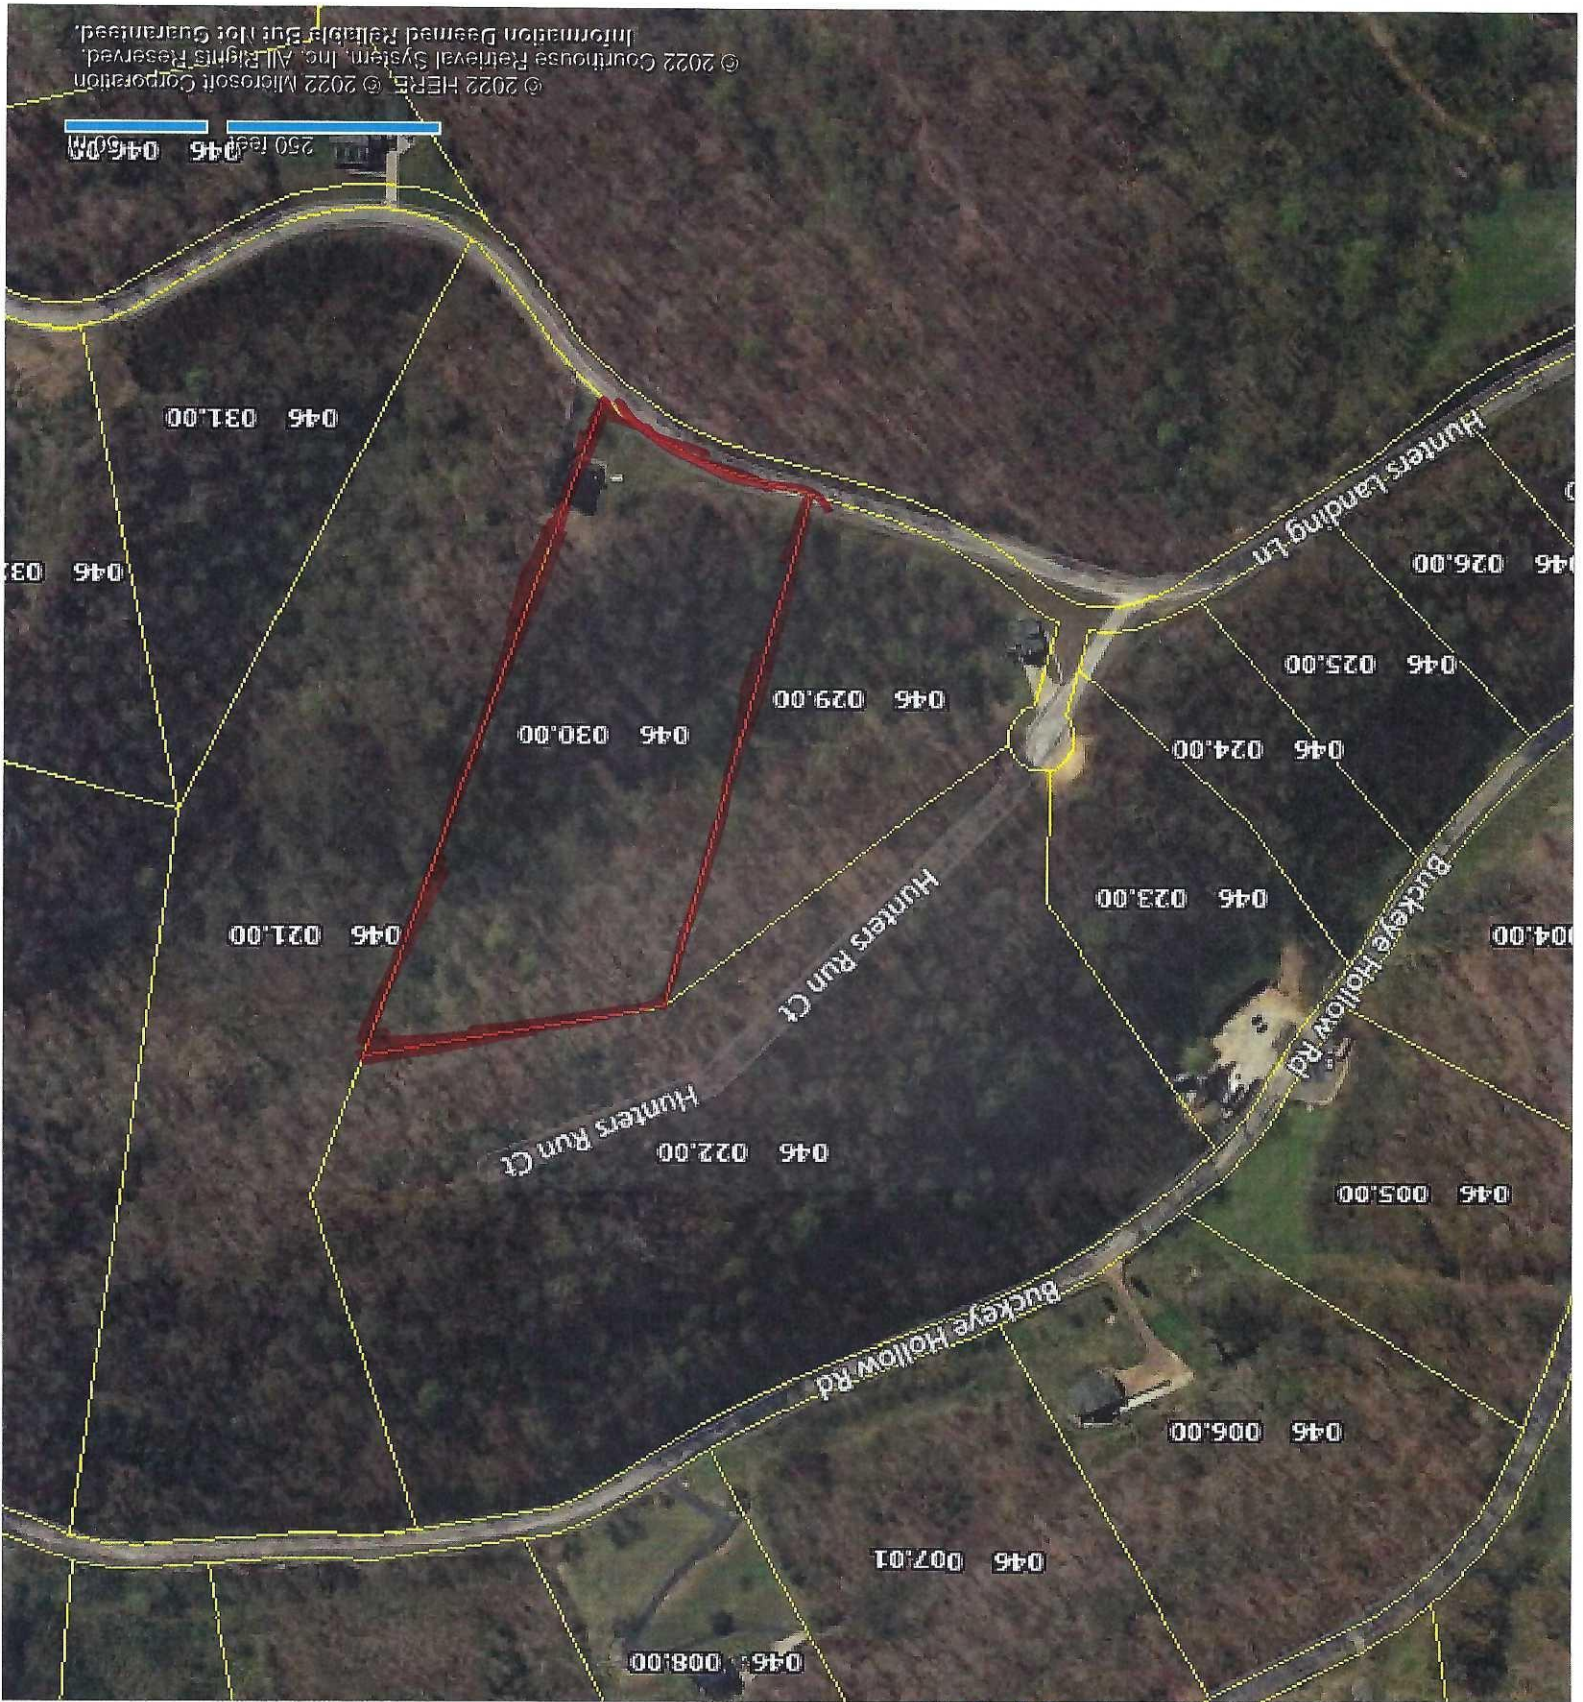

Debra Dodd
No. 1 Quality Realty
931-397-1660
debradodd@no1qualityrealty.com

MLS Tax Suite
Powered by CRS Data

Map for Parcel Address: S Hunter Landing Ln TN Parcel ID: 046 030.00 *Lot 28*

© 2022 Courthouse Retrieval System, Inc. All Rights Reserved.
Information Deemed Reliable But Not Guaranteed.

MLS Tax Suite
TM
Powered by CRS Data

Map for Parcel Address: S Hunter Landing Ln TN Parcel ID: 046 030.00

© 2022 HERE © 2022 Microsoft Corporation
© 2022 Courthouse Retrieval System, Inc. All Rights Reserved.
Information Deemed Reliable But Not Guaranteed. © OpenStreetMap

Map for Parcel Address: S Hunter Landing Ln TN Parcel ID: 046 030.00

Lot 28