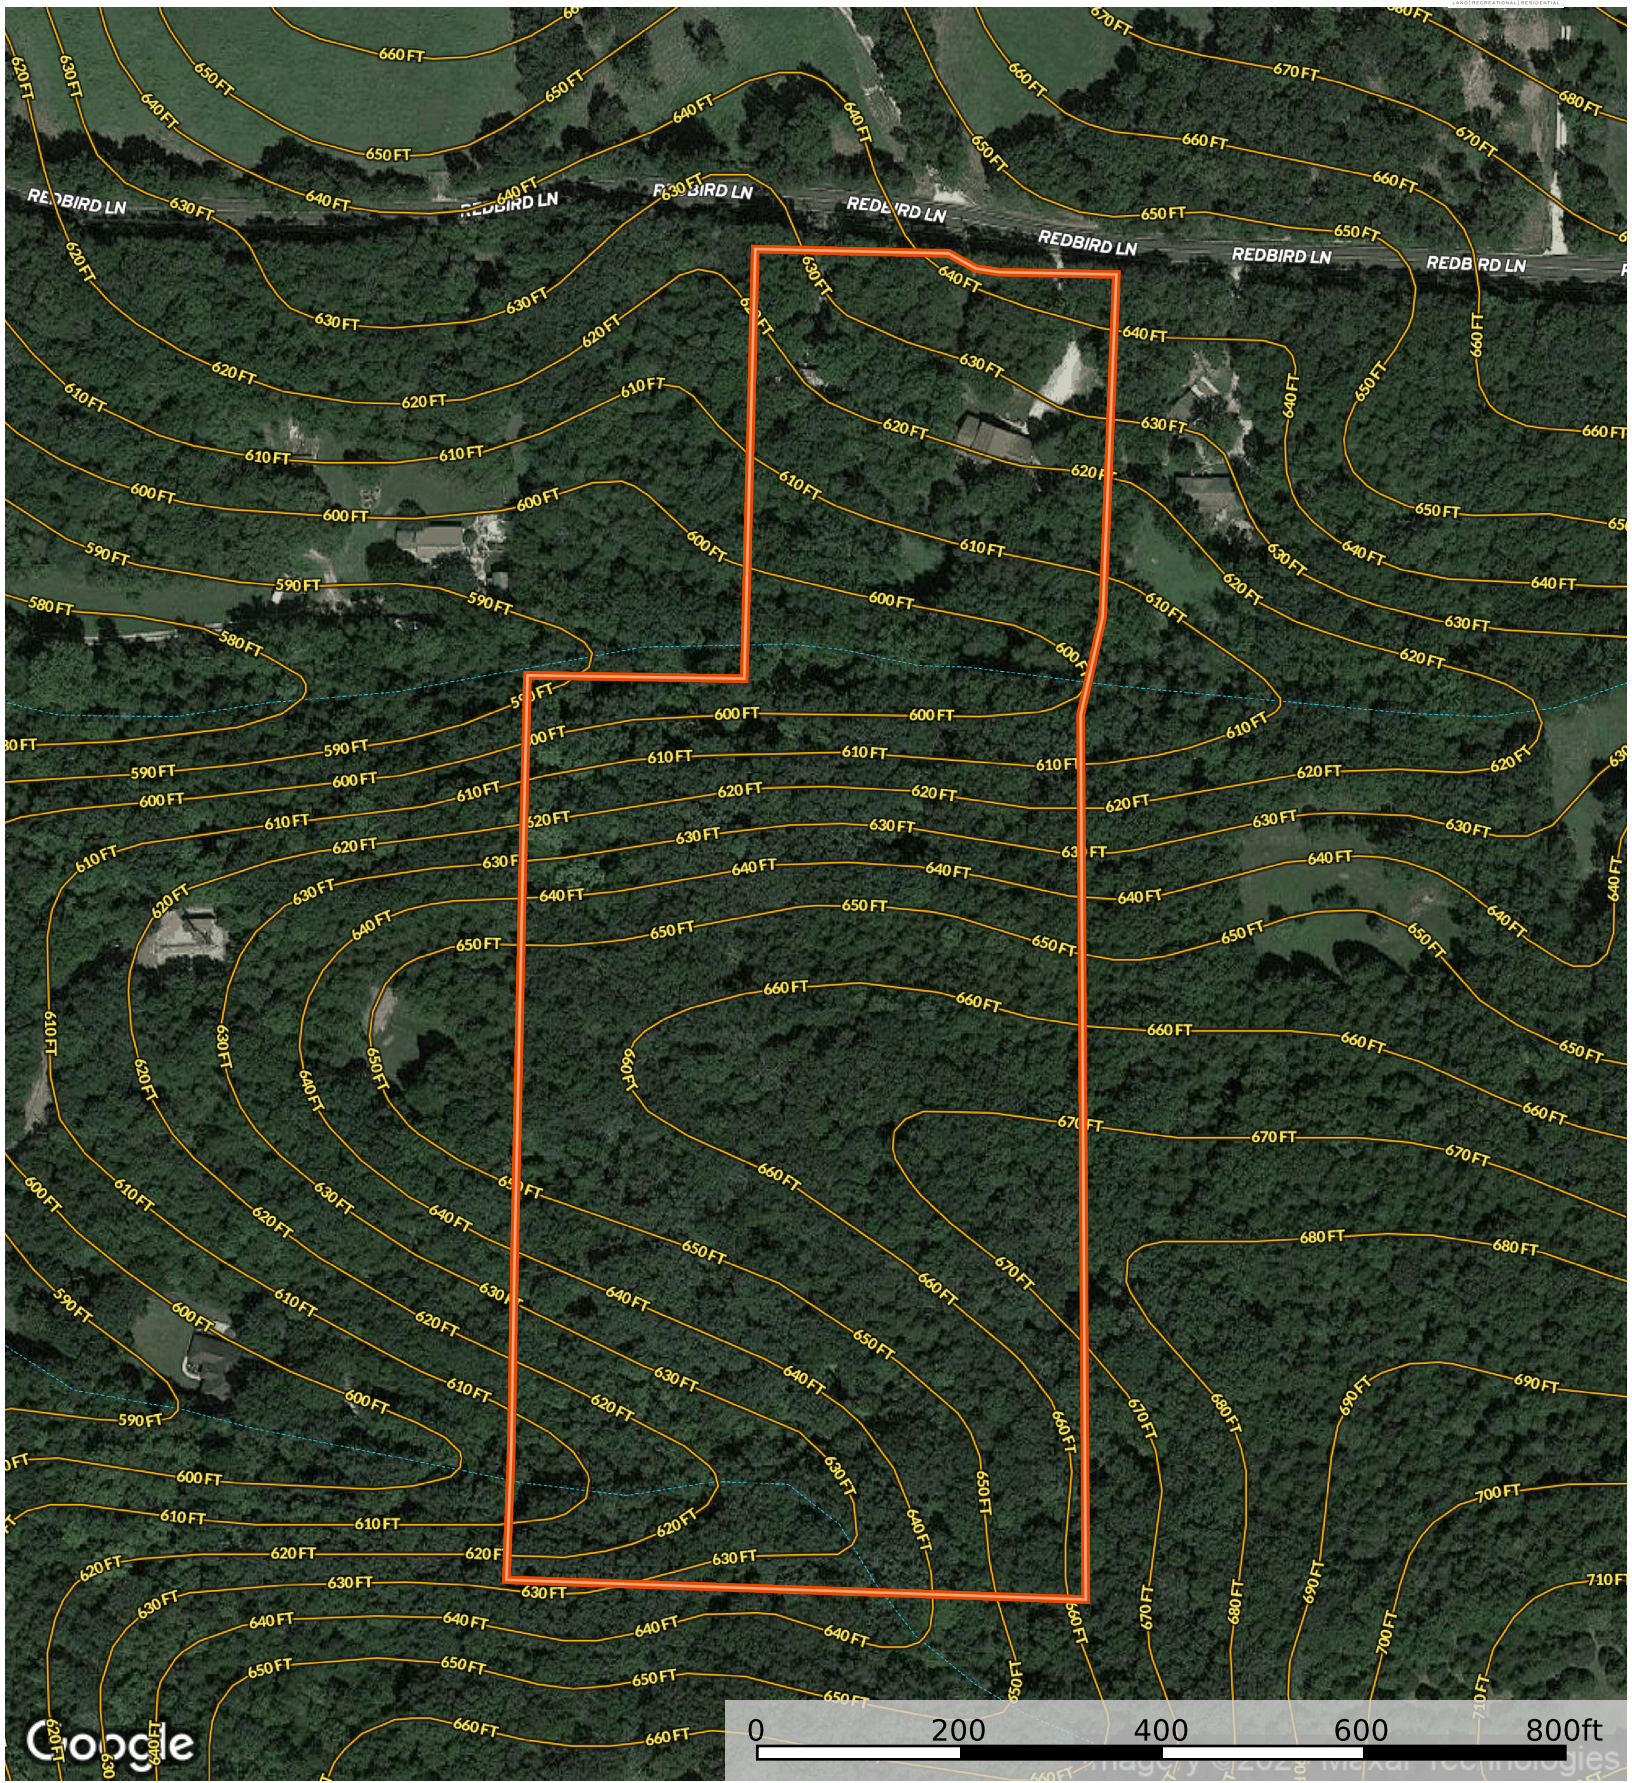

Jefferson 15 - Ellis

Jefferson County, Missouri, 15 AC +/-

Boundary 1 Stream, Intermittent River/Creek Water Body

Jesse Klingler
P: (636) 699-5208 640 Cepi Drive, Suite 100 Chesterfield, MO 63005

The information contained herein was obtained from sources deemed to be reliable. Land id™ Services makes no warranties or guarantees as to the completeness or accuracy thereof.