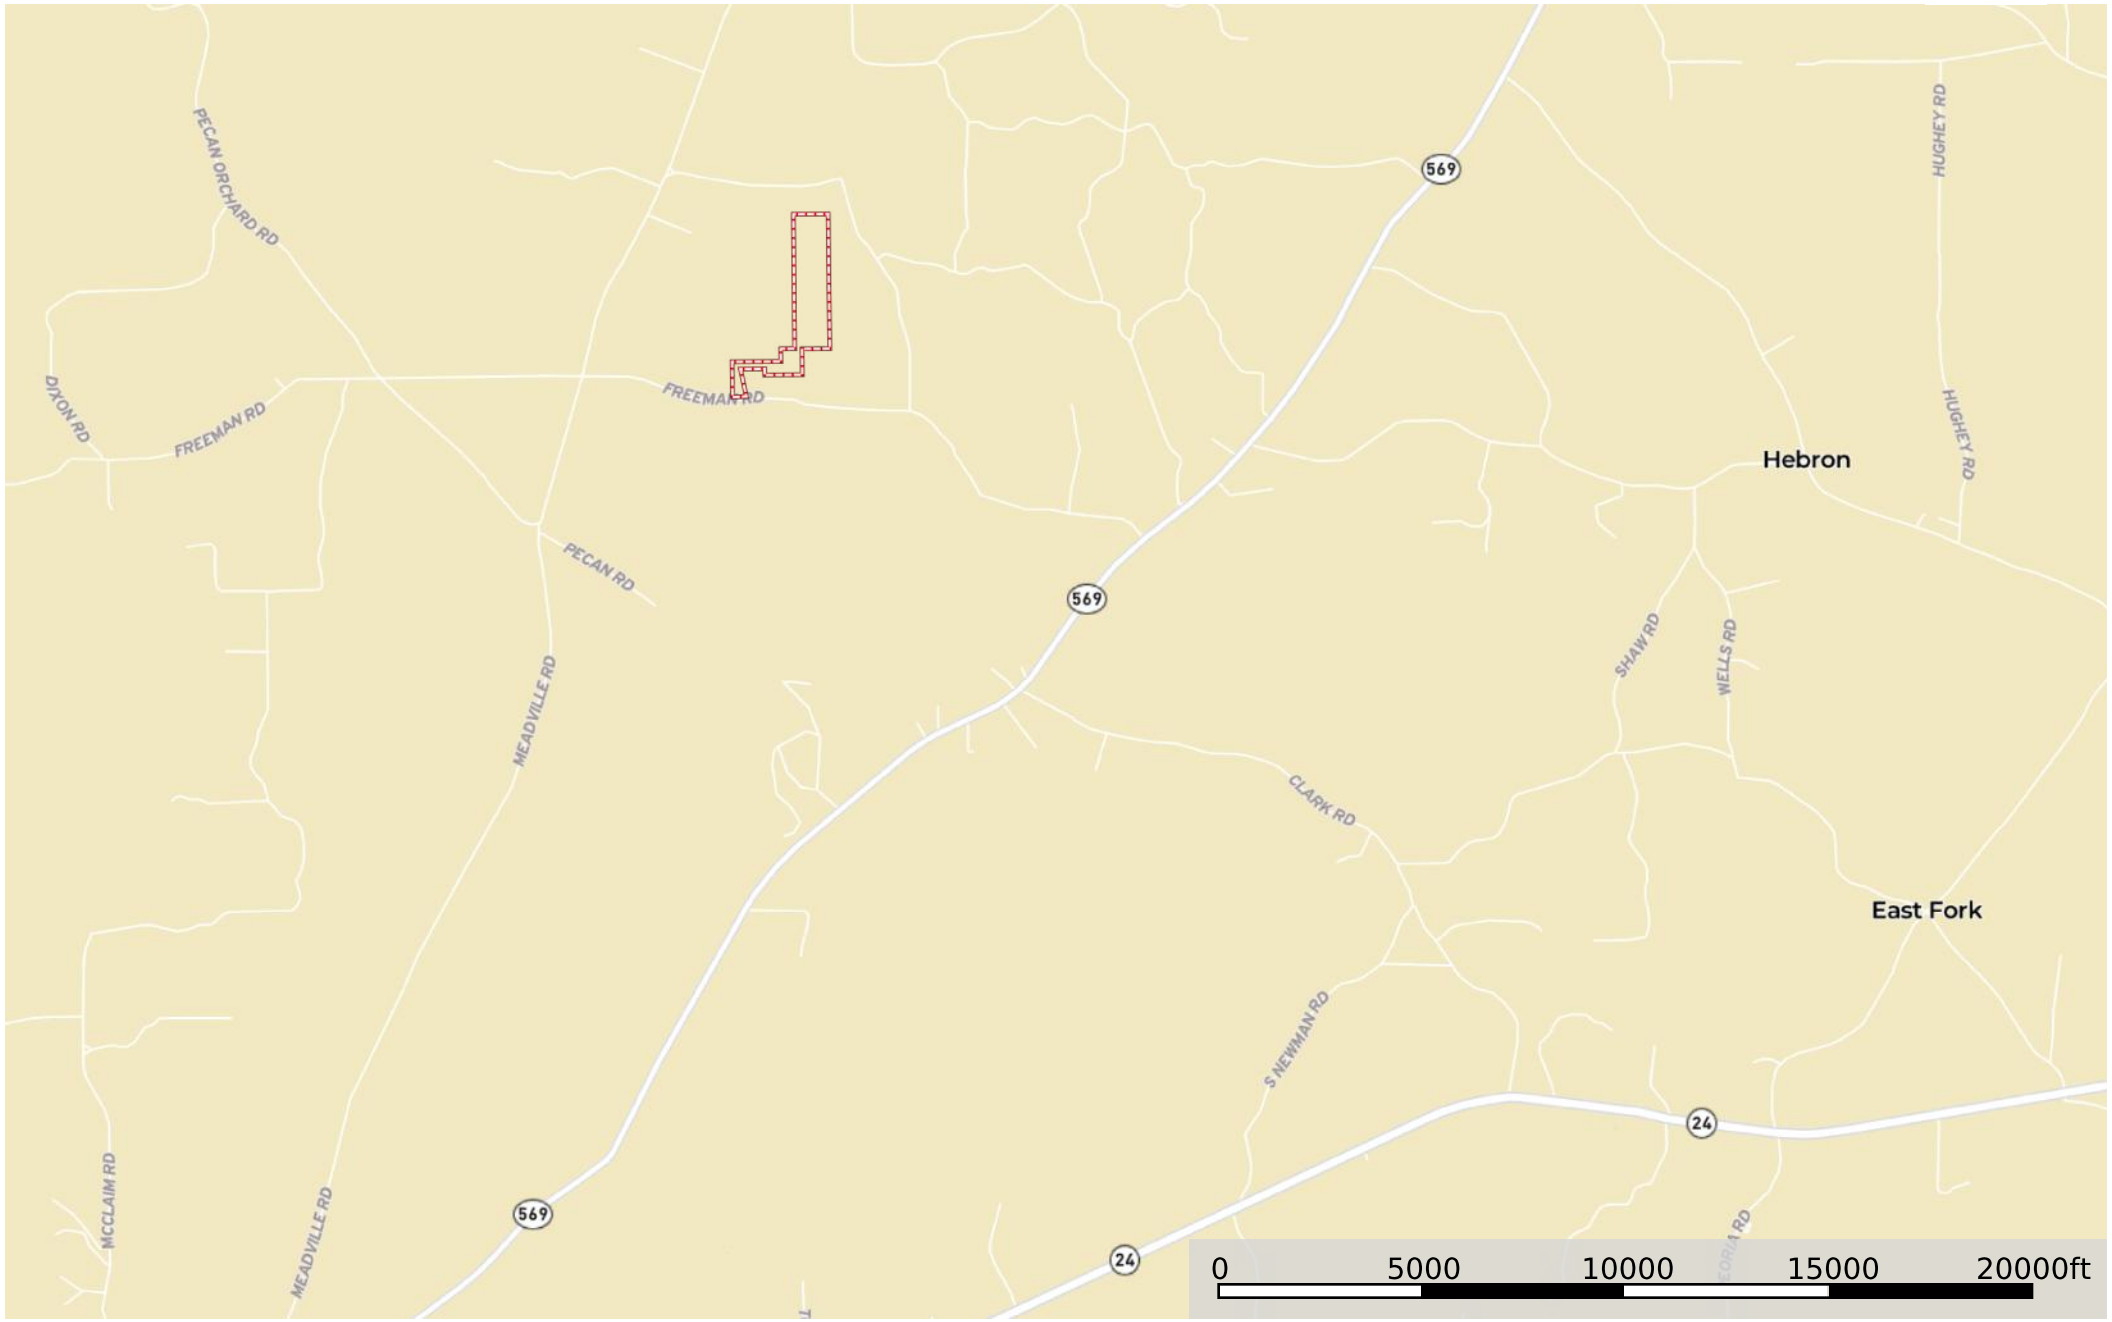

5081 Freeman Rd
Mississippi, AC +/-

Google

Imagery ©2023 CNES / Airbus, Maxar Technologies, U.S. Geological Survey, NOAA, GEBCO

 Boundary

 The information contained herein was obtained from sources deemed to be reliable. MapRight Services makes no warranties or guarantees as to the completeness or accuracy thereof.

5081 Freeman Rd

Mississippi, AC +/-

 Boundary