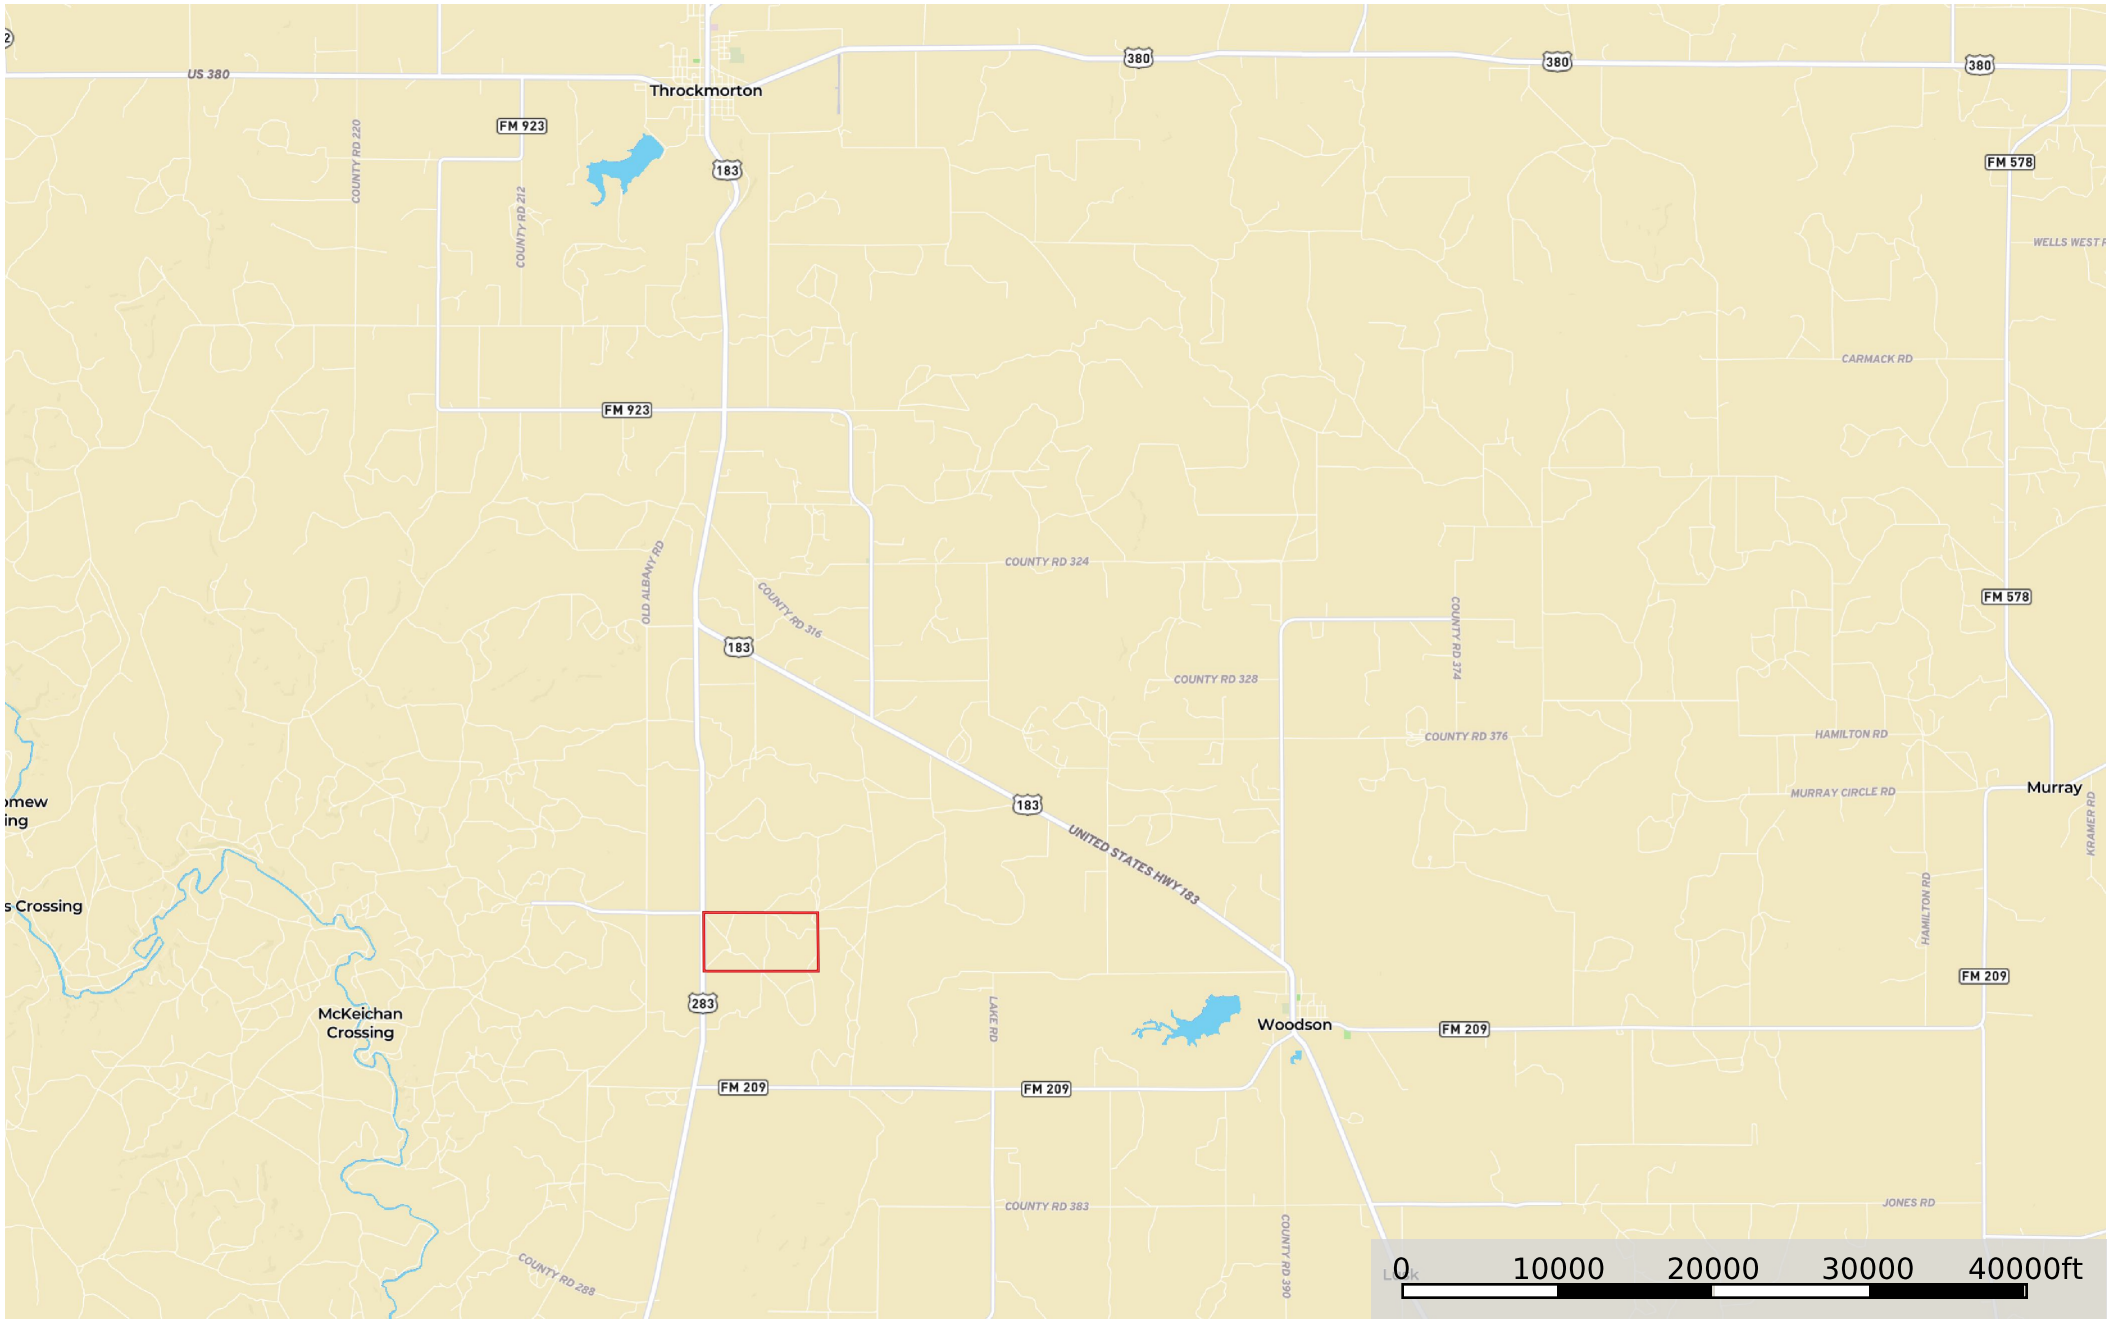

# Starr Ranch

Throckmorton County, Texas, 632 AC +/-

 Boundary