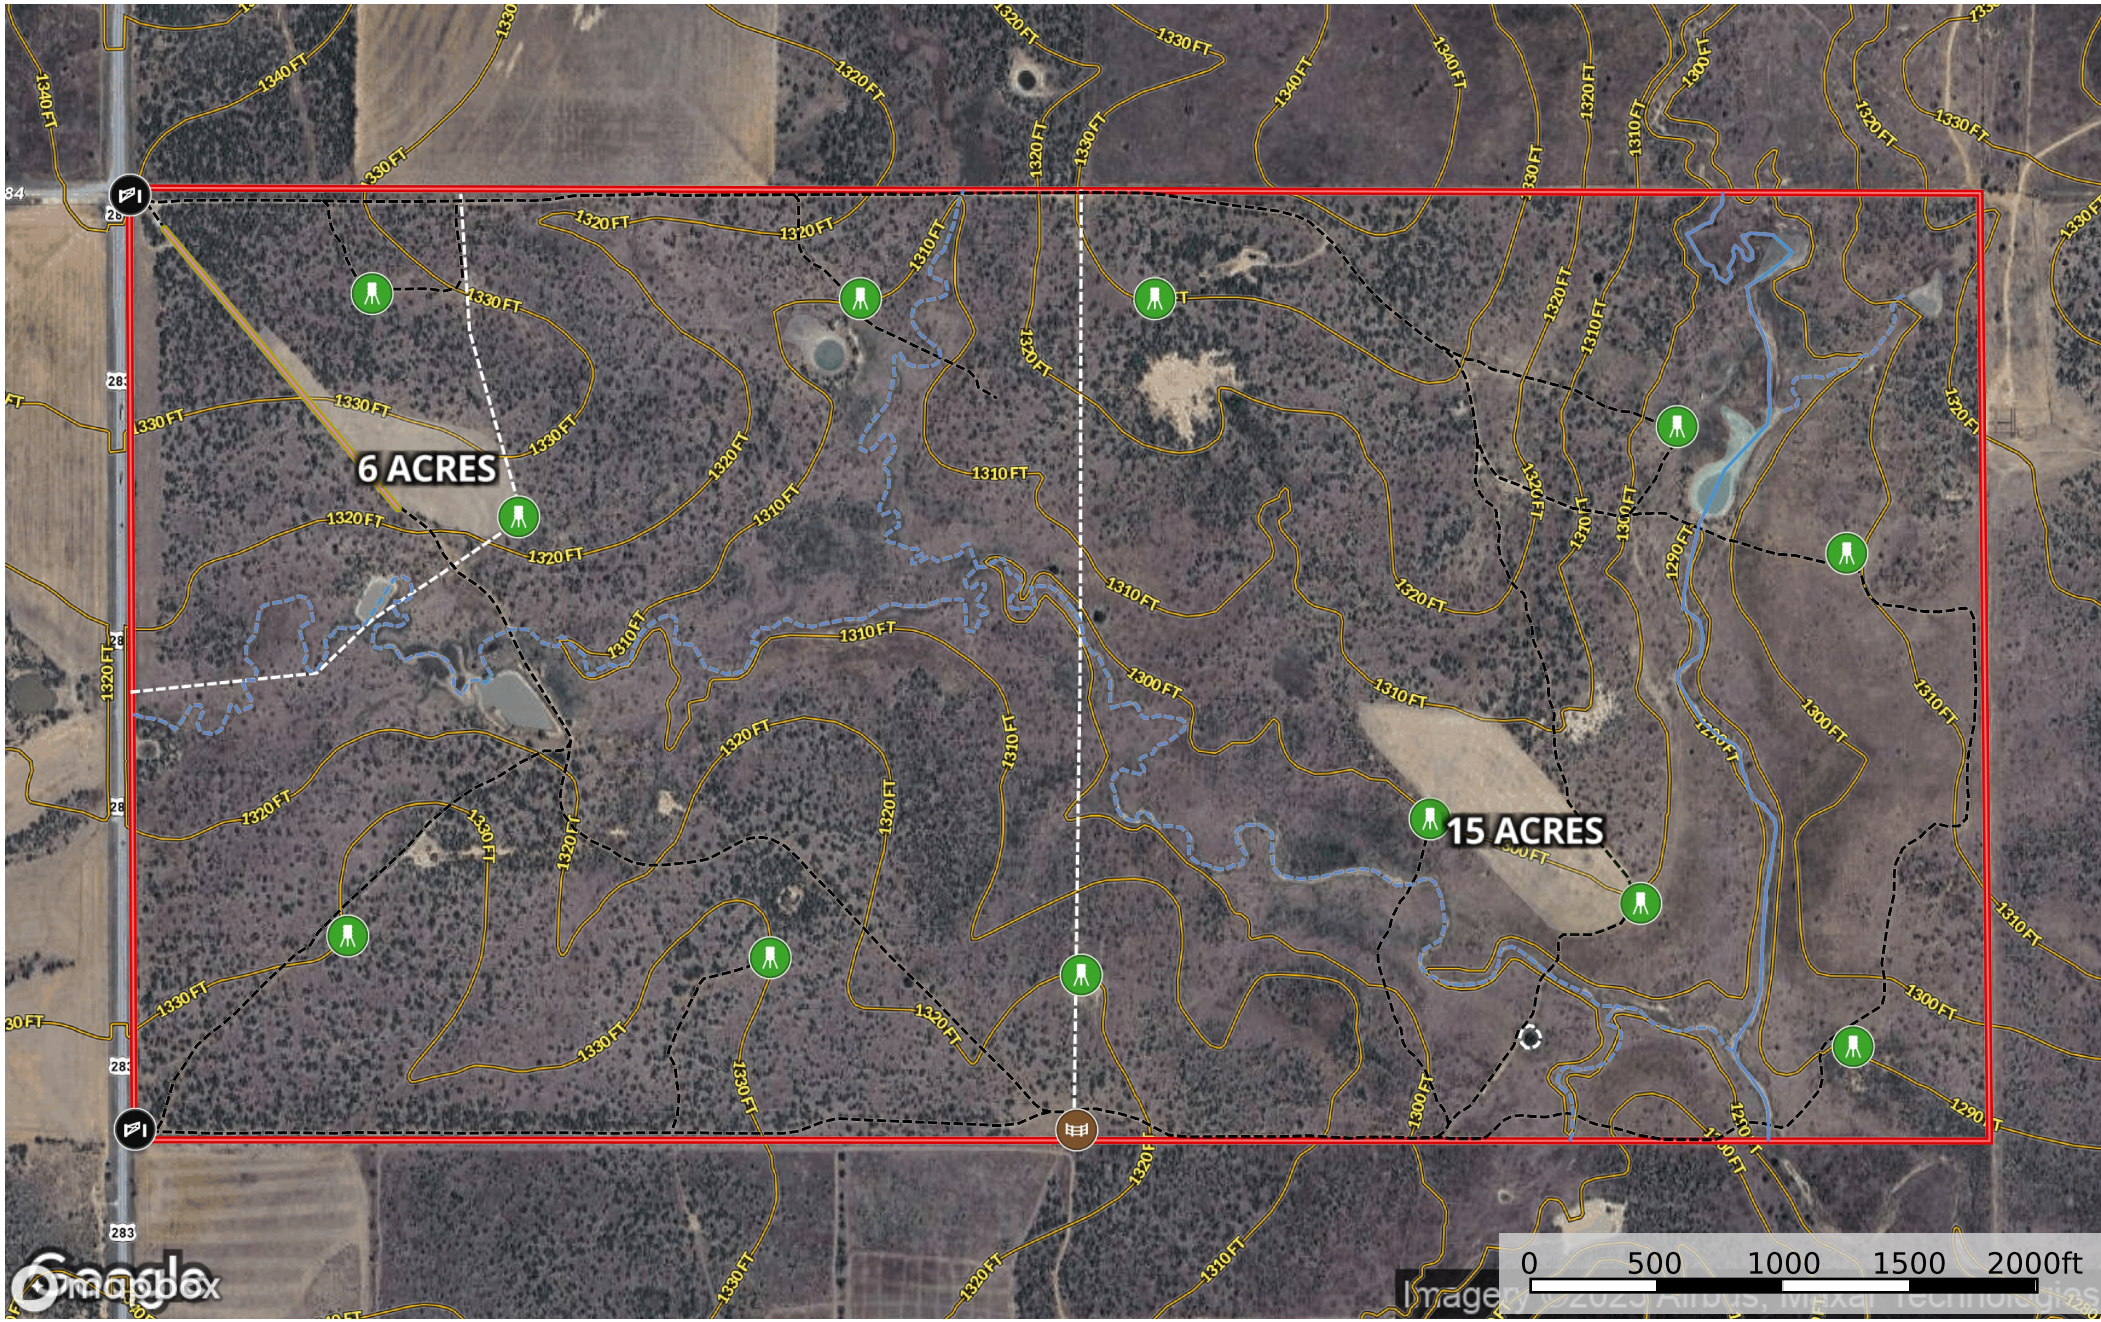

- Feeder
- Gate
- Pens
- Shooting Range
- Stream
- Givens Creek
- Road / Trail
- Fence
- Food Plot
- Pond / Tank
- Boundary

- Feeder
- Gate
- Pens
- Shooting Range
- Stream
- Givens Creek
- Road / Trail
- Fence
- Food Plot
- Pond / Tank
- Boundary

- Feeder
- Gate
- Pens
- Shooting Range
- Stream
- Givens Creek
- Road / Trail
- Fence
- Food Plot
- Pond / Tank
- Boundary

# Starr Ranch

Throckmorton County, Texas, 632 AC +/-

 Boundary