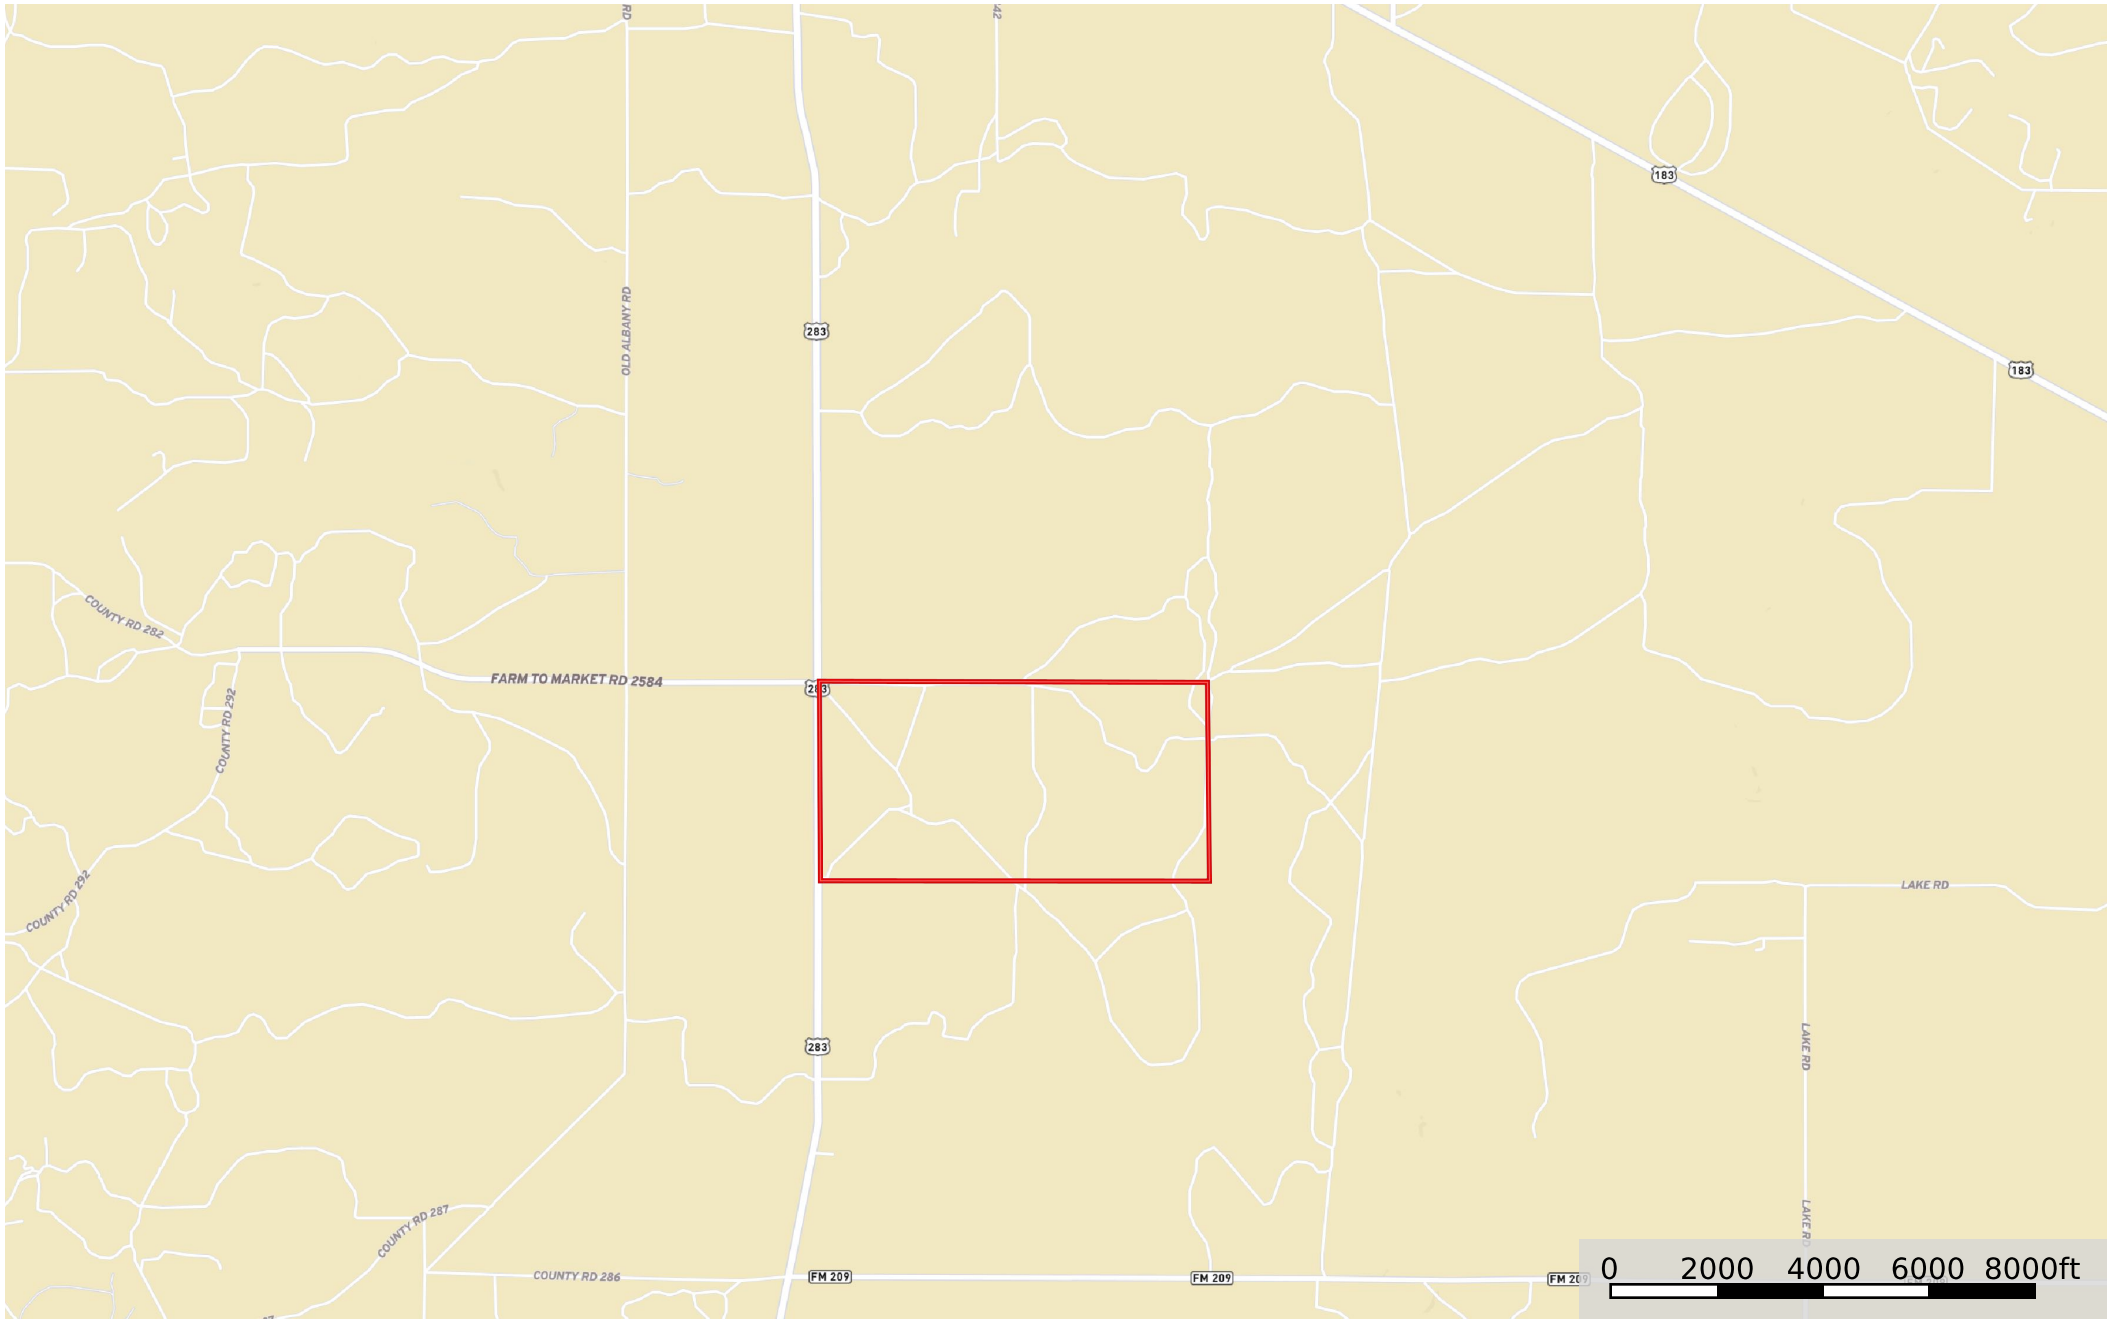

- Feeder
- Gate
- Pens
- Shooting Range
- Stream
- Givens Creek
- Road / Trail
- Fence
- Food Plot
- Pond / Tank
- Boundary

- Feeder
- Gate
- Pens
- Shooting Range
- Stream
- Givens Creek
- Road / Trail
- Fence
- Food Plot
- Pond / Tank
- Boundary

- Feeder
- Gate
- Pens
- Shooting Range
- Stream
- Givens Creek
- Road / Trail
- Fence
- Food Plot
- Pond / Tank
- Boundary

# Starr Ranch

Throckmorton County, Texas, 632 AC +/-

 Boundary