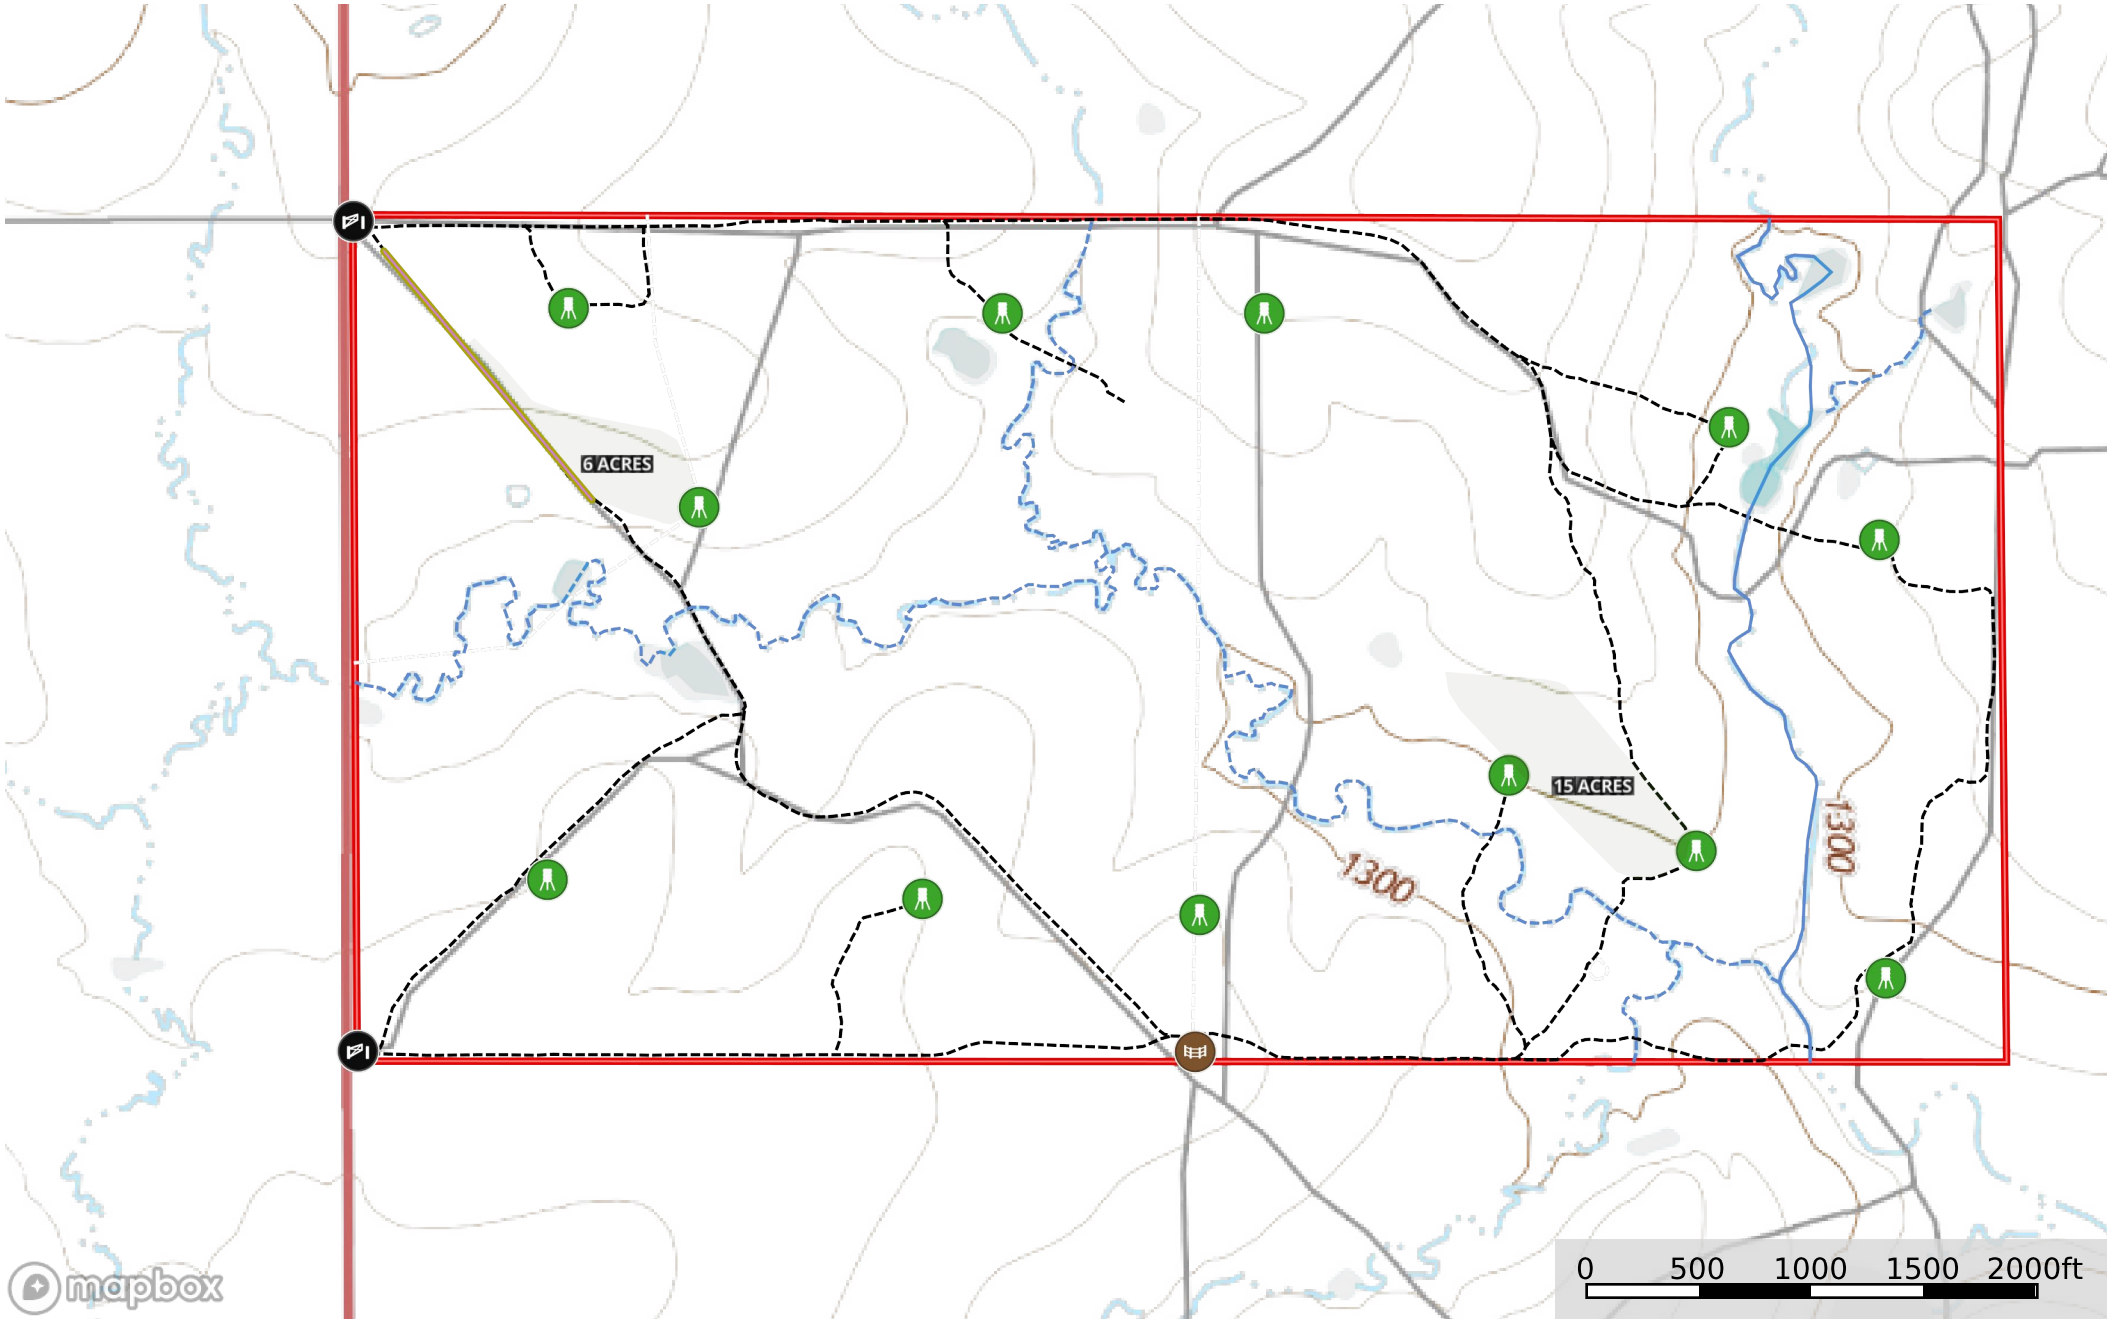

- Feeder
- Gate
- Pens
- Shooting Range
- Stream
- Givens Creek
- Road / Trail
- Fence
- Food Plot
- Pond / Tank
- Boundary

- Feeder
- Gate
- Pens
- Shooting Range
- Stream
- Givens Creek
- Road / Trail
- Fence
- Food Plot
- Pond / Tank
- Boundary

- Feeder
- Gate
- Pens
- Shooting Range
- Stream
- Givens Creek
- Road / Trail
- Fence
- Food Plot
- Pond / Tank
- Boundary

# Starr Ranch

Throckmorton County, Texas, 632 AC +/-

 Boundary