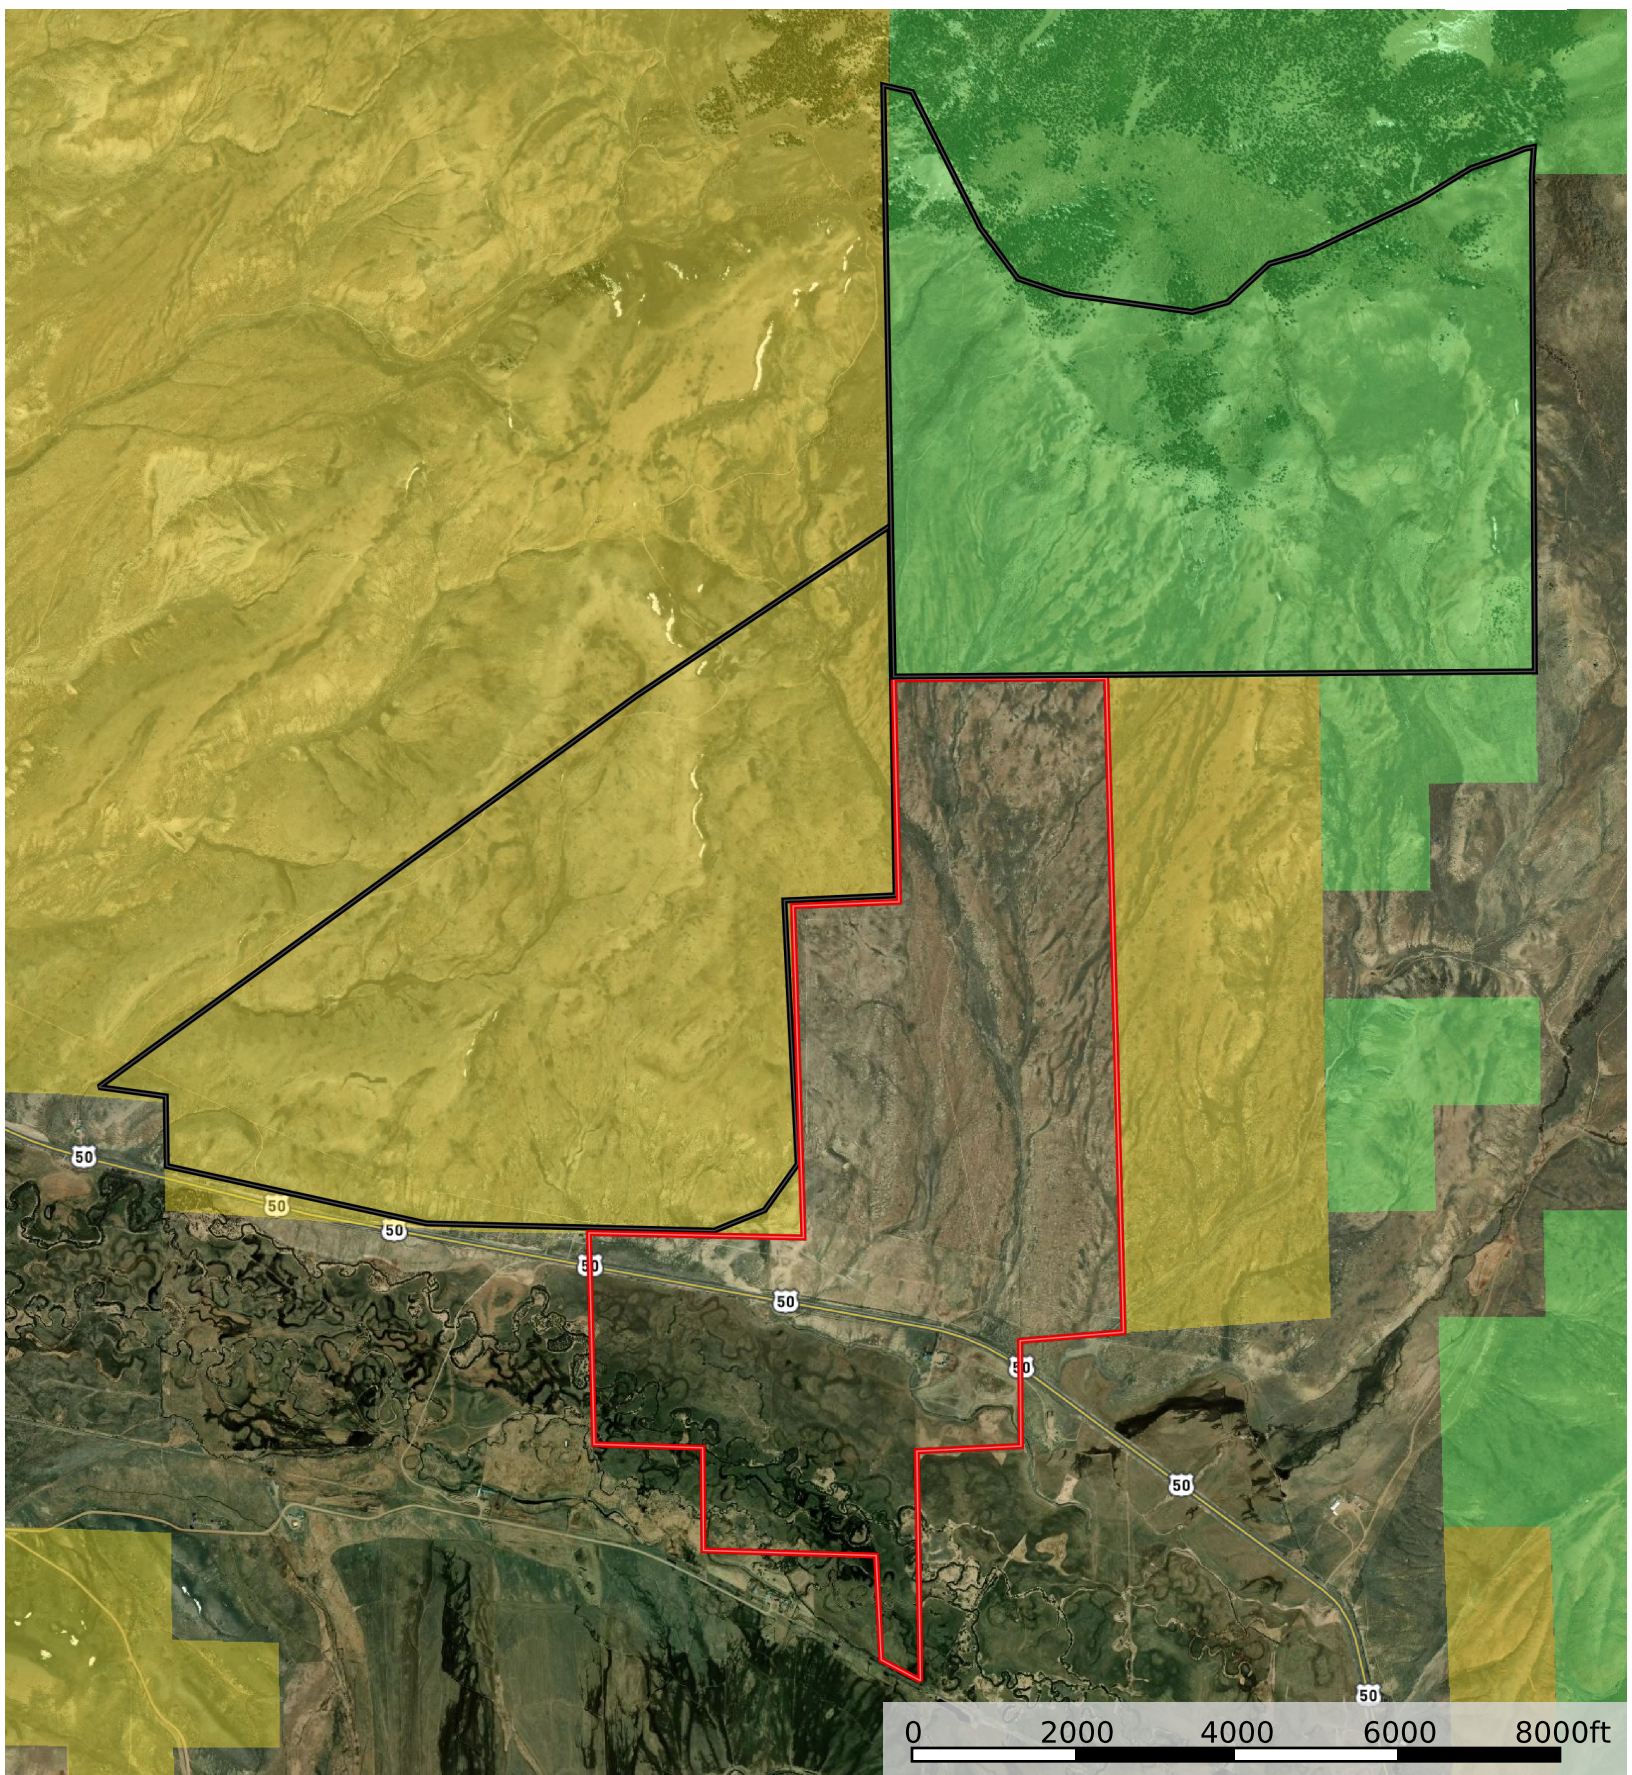

Pleasant View Ranch

Colorado, AC +/-

-  South Tomichi Dome FS
-  Prosser Rock FS Allotment
-  Pleasant View Deeded
-  Pleasant View BLM Allotment
-  Forest Service
-  State Land
-  Fish and Wildlife
-  National Park
-  Other
-  BLM
-  Local Government