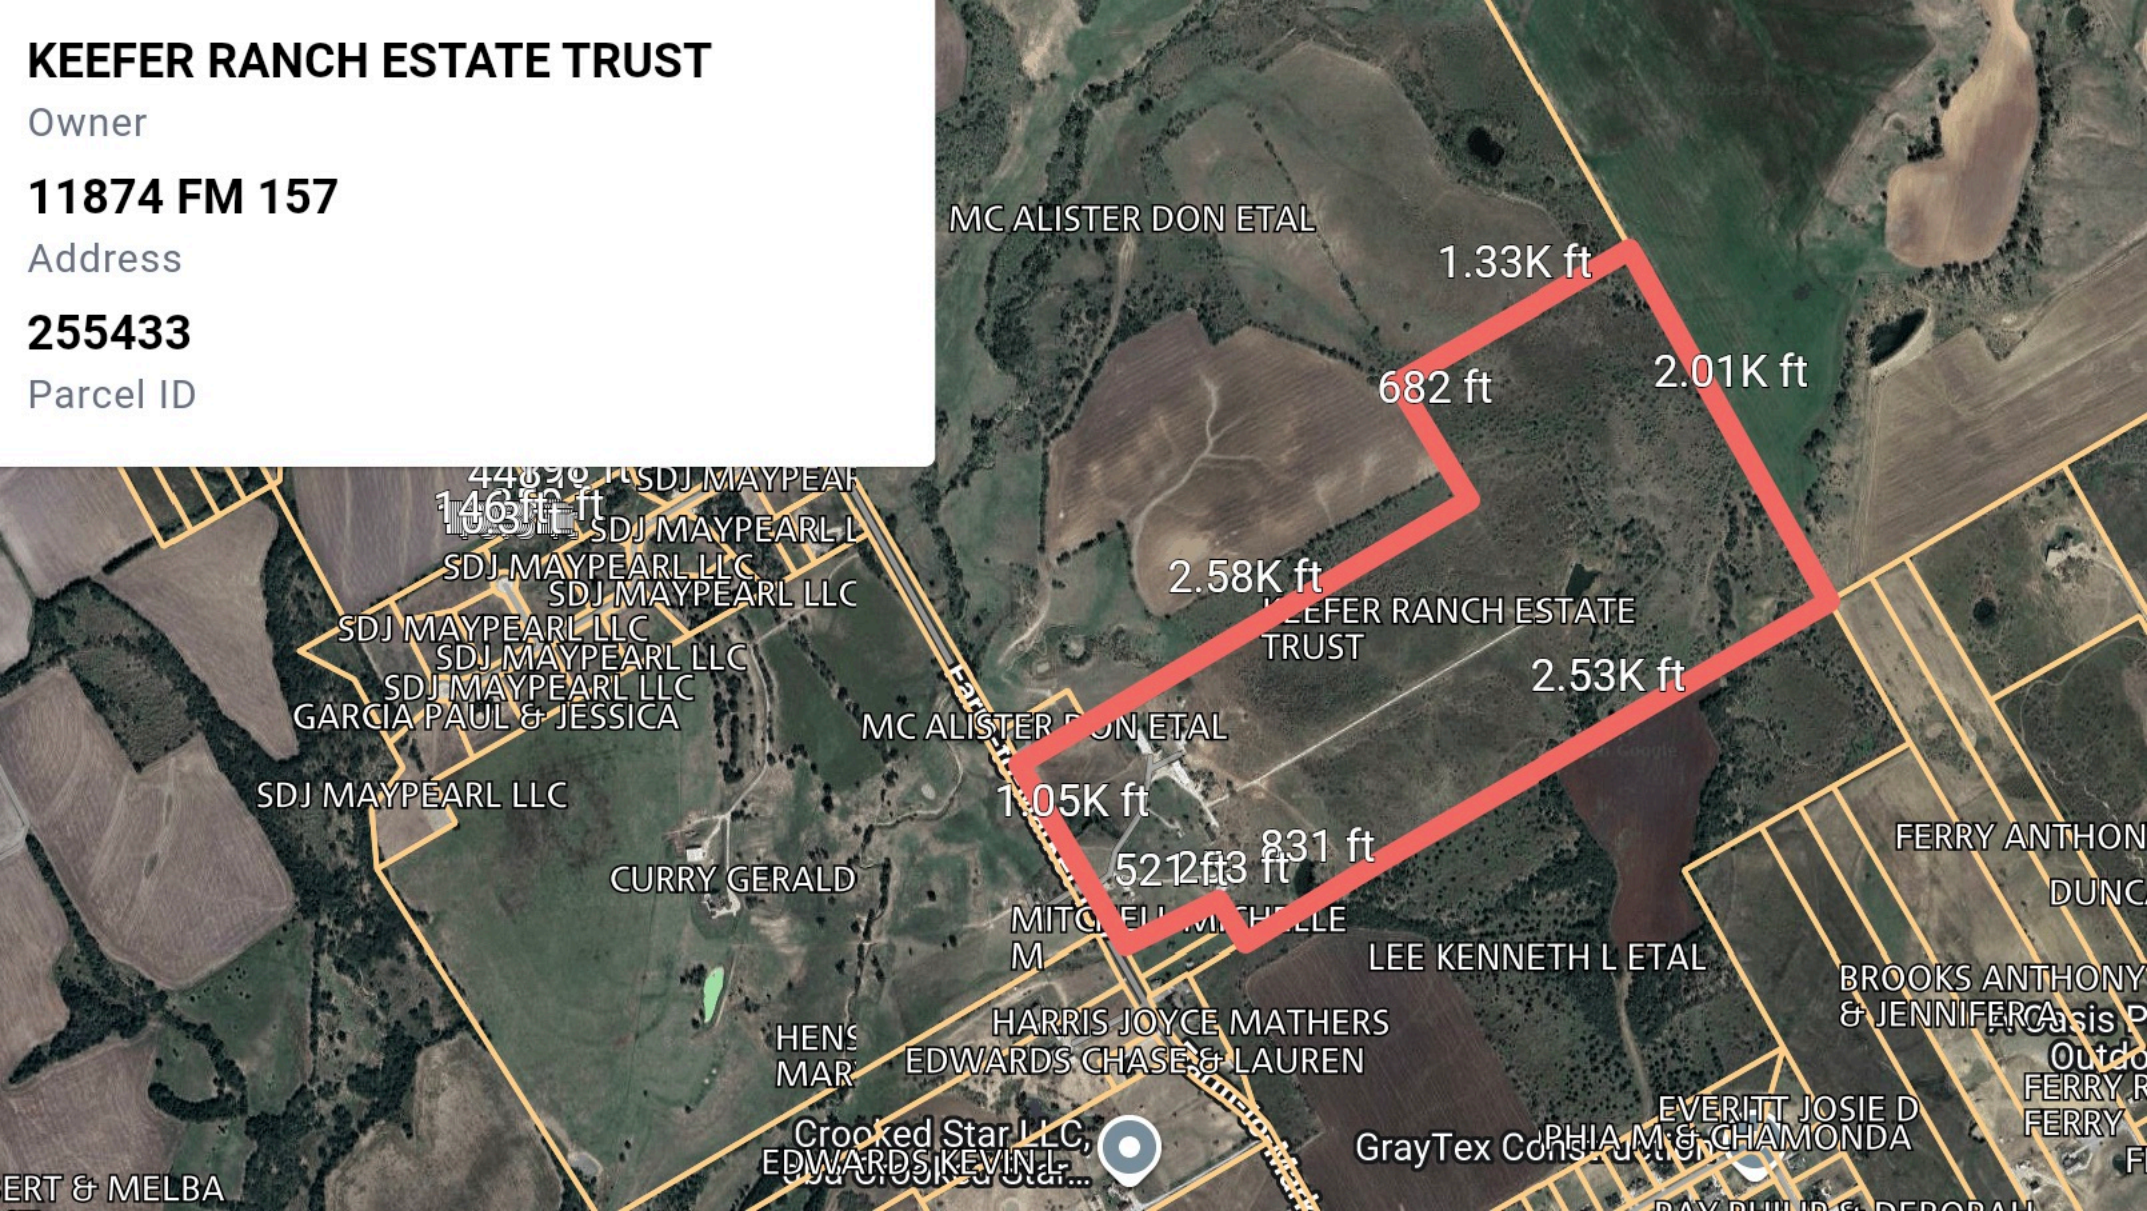

KEEFER RANCH ESTATE TRUST

Owner

11874 FM 157

Address

255433

Parcel ID

KEEFER RANCH ESTATE TRUST

Owner

11874 FM 157

Address

255433

Parcel ID

MC ALISTER DON ETAL

1.33K ft

682 ft

2.01K ft

2.58K ft

KEEFER RANCH ESTATE TRUST

2.53K ft

MC ALISTER DON ETAL

1.05K ft

522 ft

831 ft

MITCHELL MICHELLE