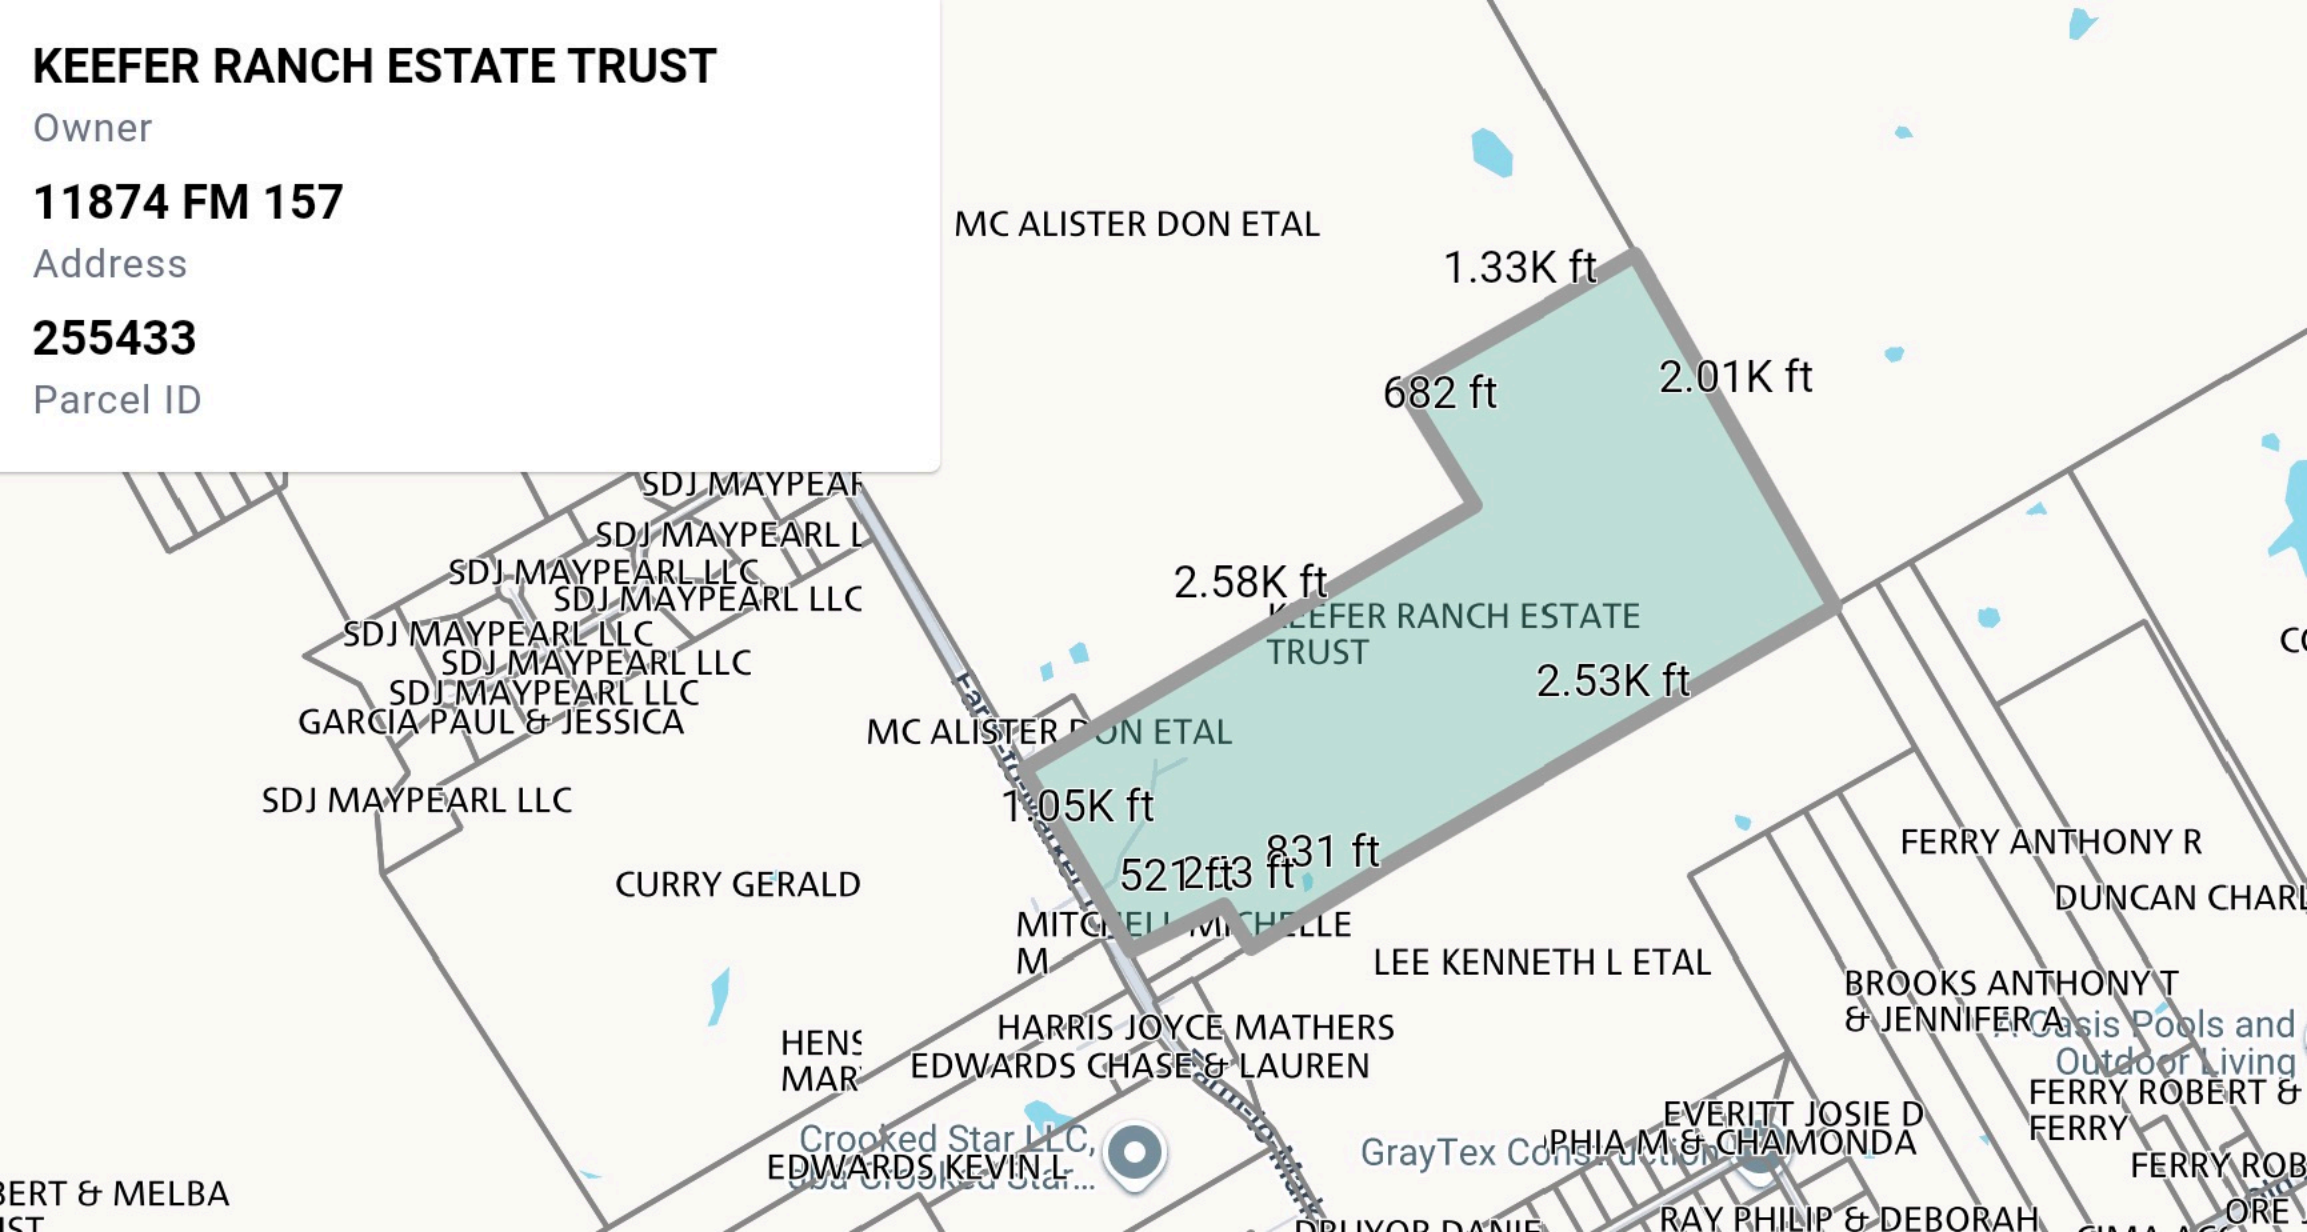

KEEFER RANCH ESTATE TRUST

Owner

11874 FM 157

Address

255433

Parcel ID

KEEFER RANCH ESTATE TRUST

Owner

11874 FM 157

Address

255433

Parcel ID

MC ALISTER DON ETAL

1.33K ft

682 ft

2.01K ft

Owner

11874 FM 157

Address

255433

Parcel ID