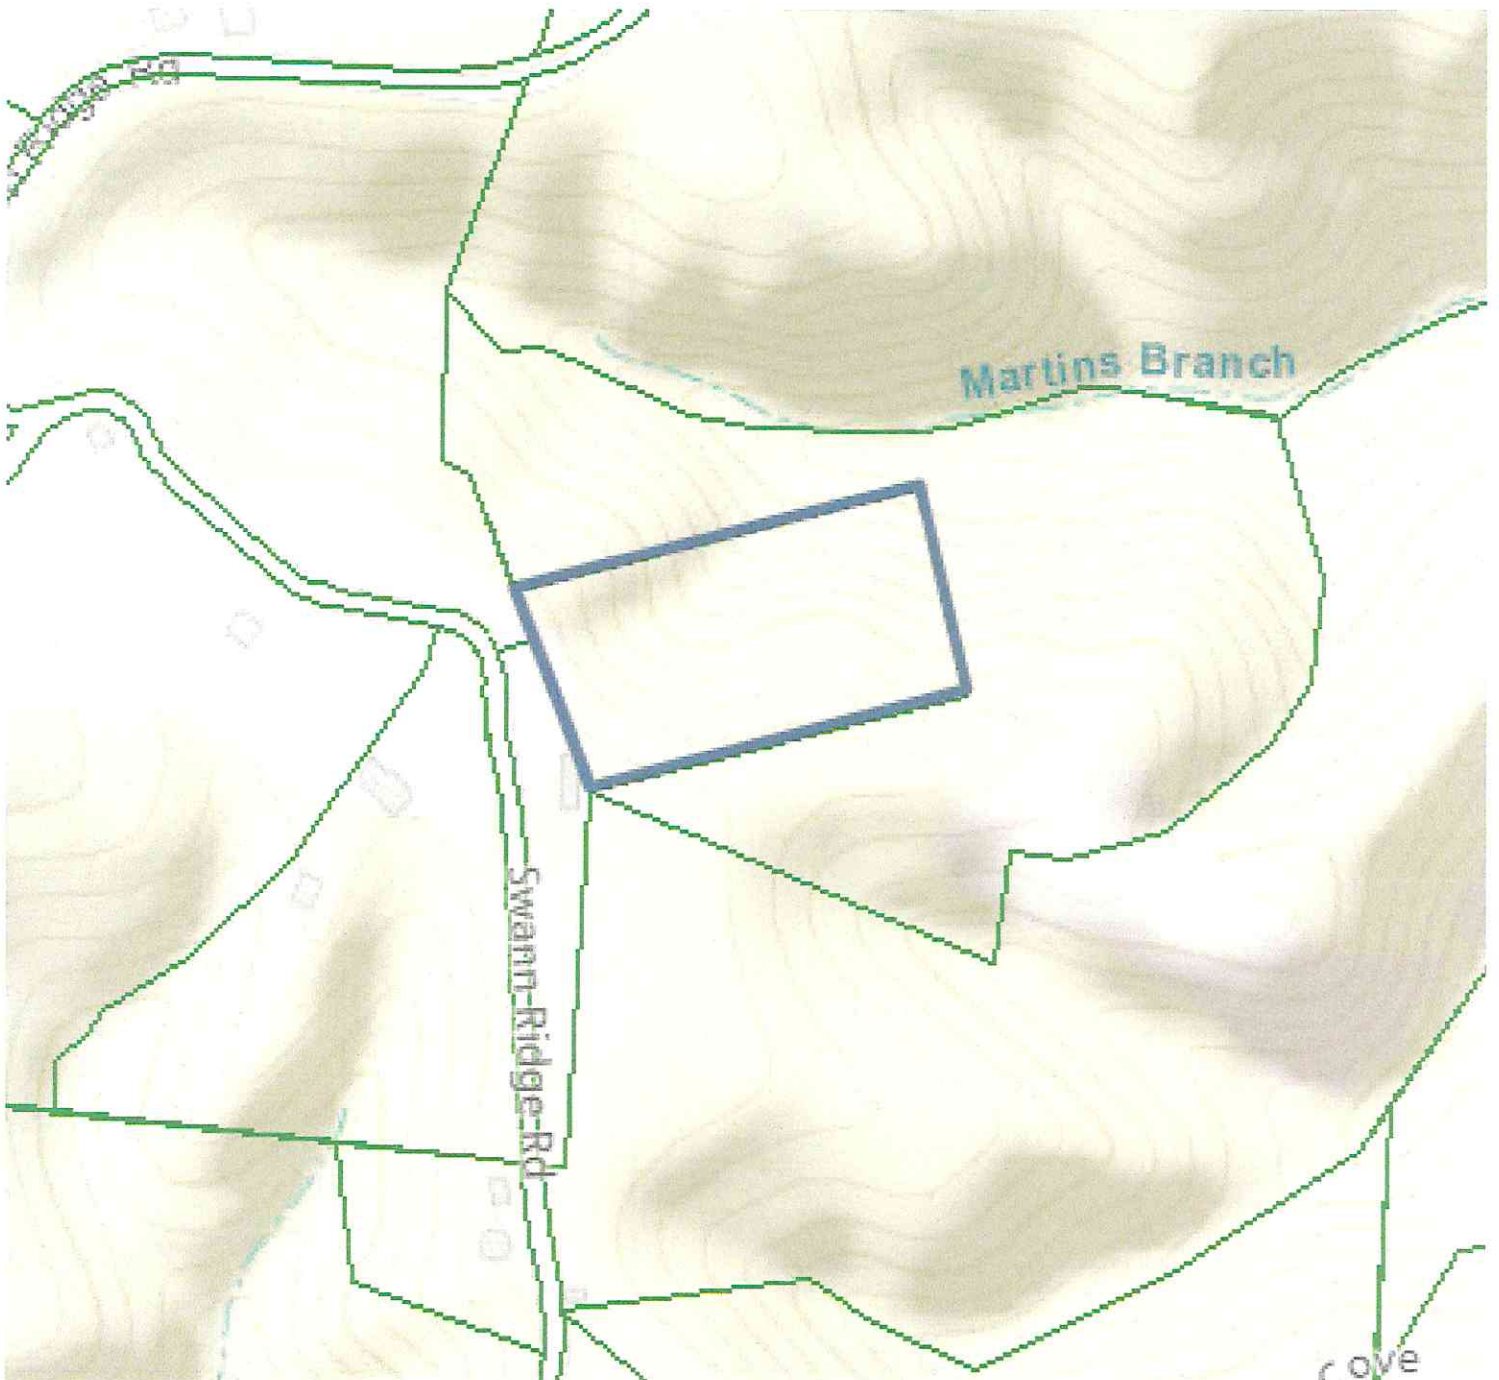

Debra Dodd
No. 1 Quality Realty
931-397-1660
debradodd@no1qualityrealty.com

MLS Tax Suite^{TM}

Powered by CRS Data

Map for Parcel Address: 1150 Swann Ridge Rd Hilham, TN 38568 **Parcel ID:**
063 003.04