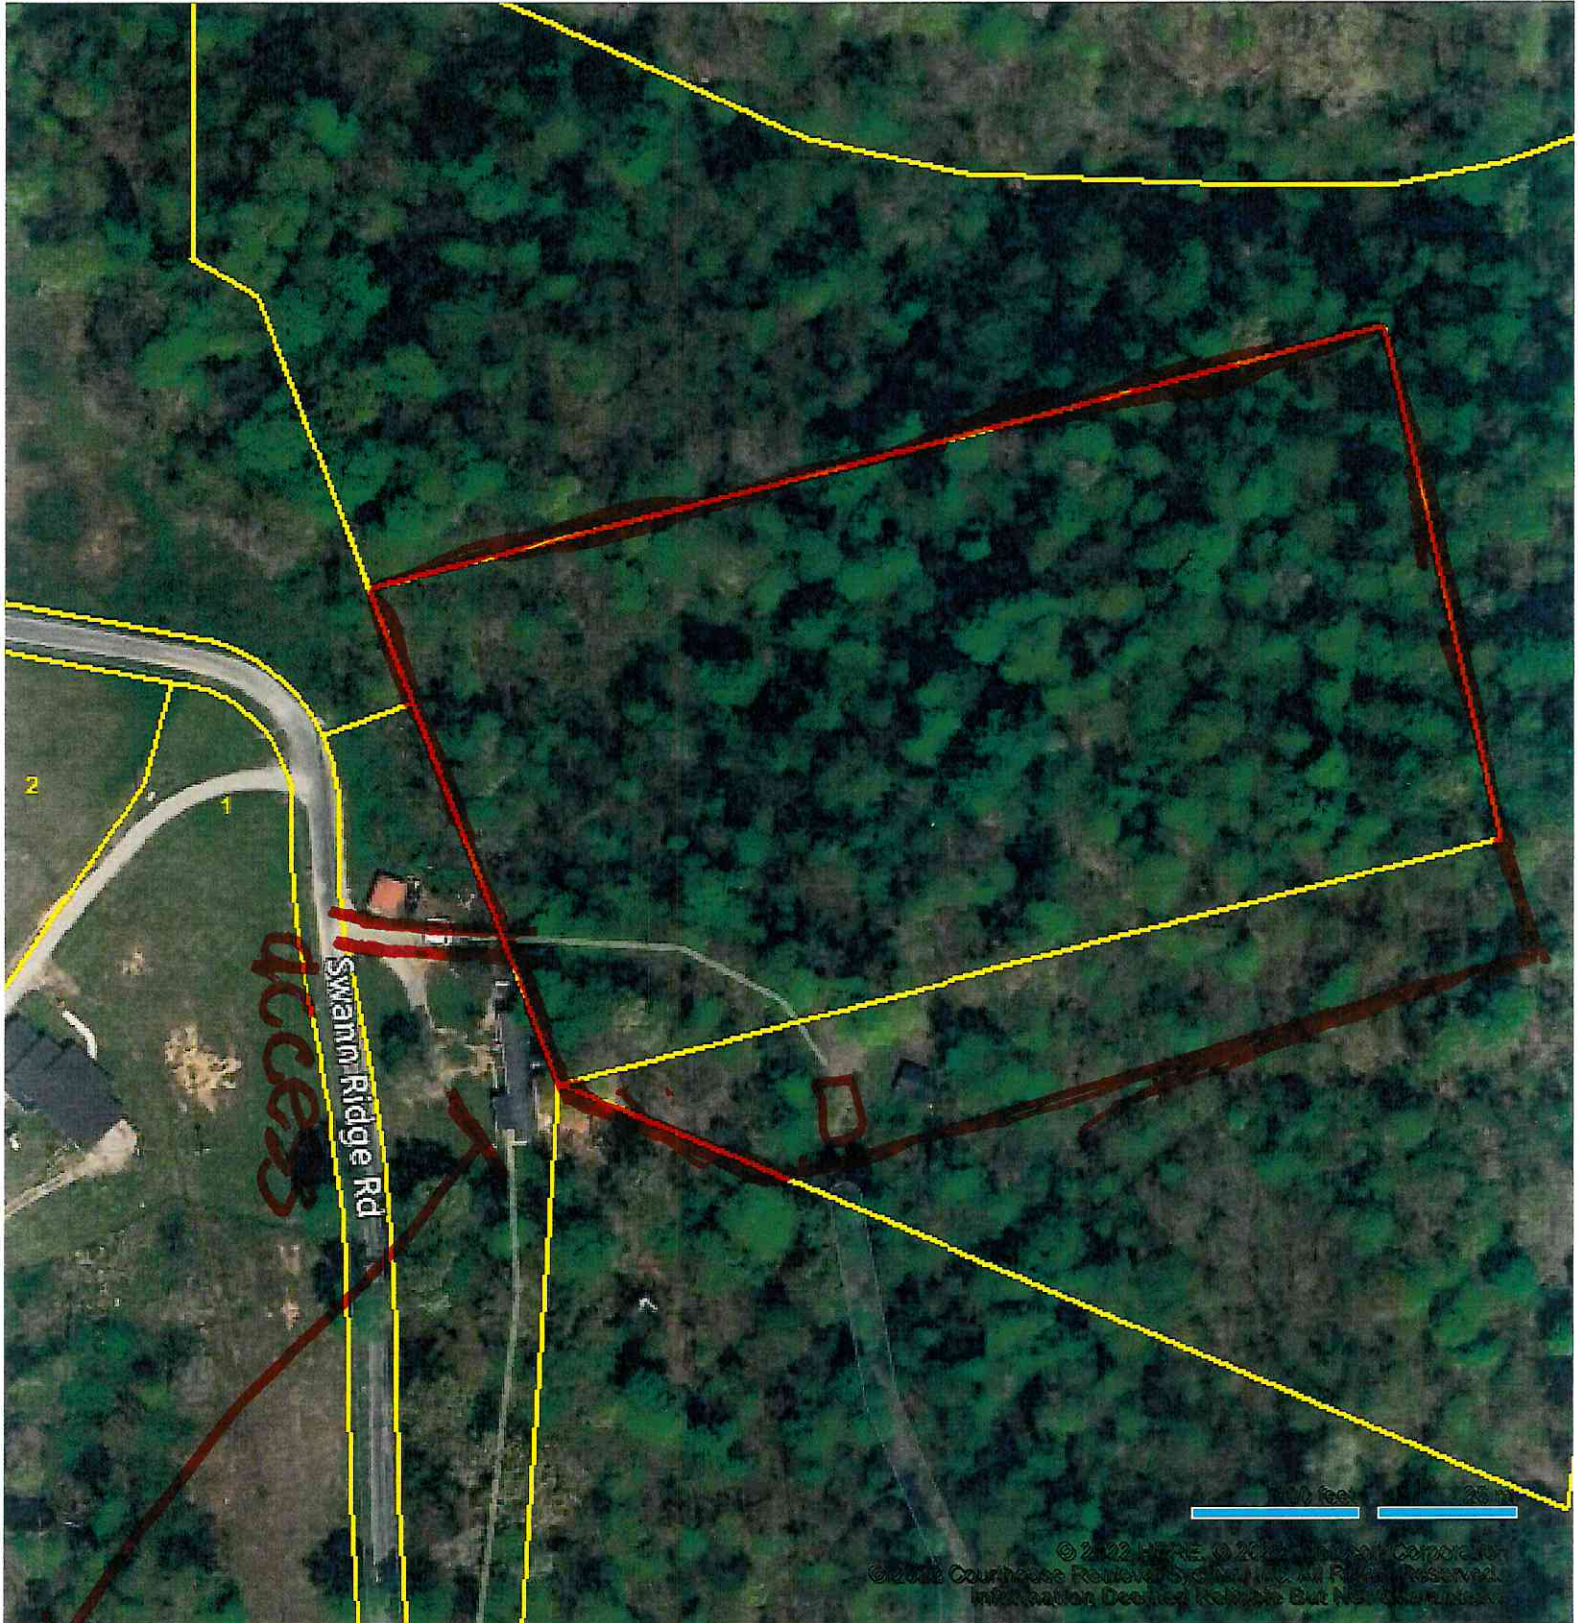

Debra Dodd
No. 1 Quality Realty
931-397-1660
debradodd@no1qualityrealty.com

maps not to scale

Map for Parcel Address: 1150 Swann Ridge Rd Hilham, TN 38568 Parcel ID: 063 003.04

1140 Swann Ridge Rd

Access Map

© 2022 Courthouse Retrieval System, Inc. All Rights Reserved.
Information Deemed Reliable But Not Guaranteed.