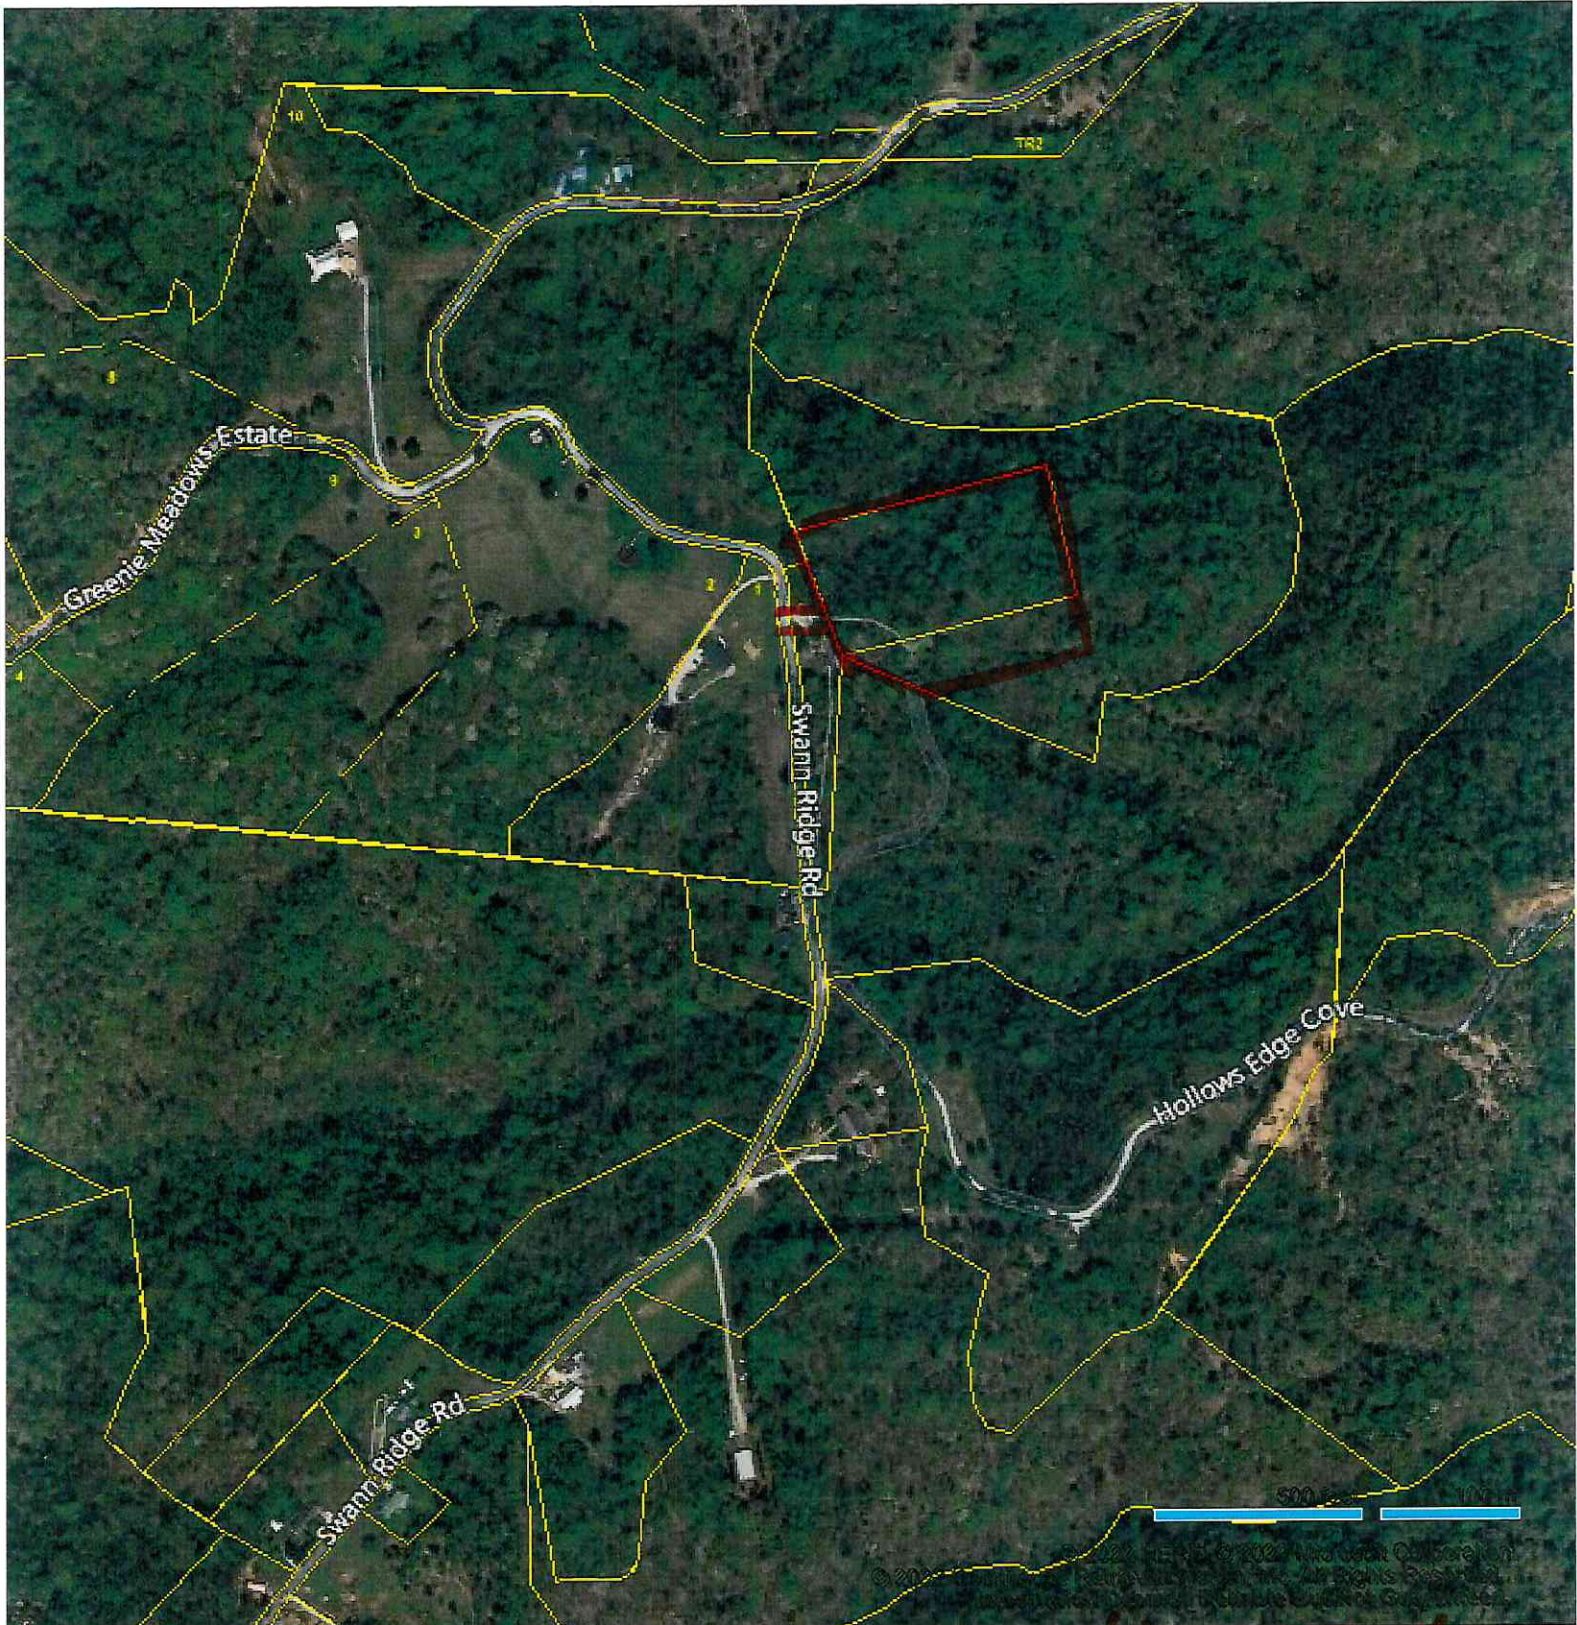

Map for Parcel Address: 1150 Swann Ridge Rd Hilham, TN 38568 Parcel ID: 063 003.04

© 2022 Courthouse Retrieval System, Inc. All Rights Reserved.
 Information Deemed Reliable But Not Guaranteed.

*Neighbor Hood
 Map*

Debra Dodd
No. 1 Quality Realty
931-397-1660
debradodd@no1qualityrealty.com

Map for Parcel Address: 1150 Swann Ridge Rd Hillham, TN 38568 Parcel ID: 063 003.04

© 2022 Courthouse Retrieval System, Inc. All Rights Reserved.
Information Deemed Reliable But Not Guaranteed.

Map for Parcel Address: 1150 Swann Ridge Rd Hilham, TN 38568 Parcel ID: 063 003.04

© 2022 HERE, © 2022 Microsoft Corporation
© 2022 Courthouse Retrieval System, Inc. All Rights Reserved.
Information Deemed Reliable But Not Guaranteed. © OpenStreetMap

Map for Parcel Address: 1150 Swann Ridge Rd Hilham, TN 38568 Parcel ID: 063 003.04

1140 Swann Ridge Rd

Access Map

© 2022 Courthouse Retrieval System, Inc. All Rights Reserved.
 Information Deemed Reliable But Not Guaranteed.