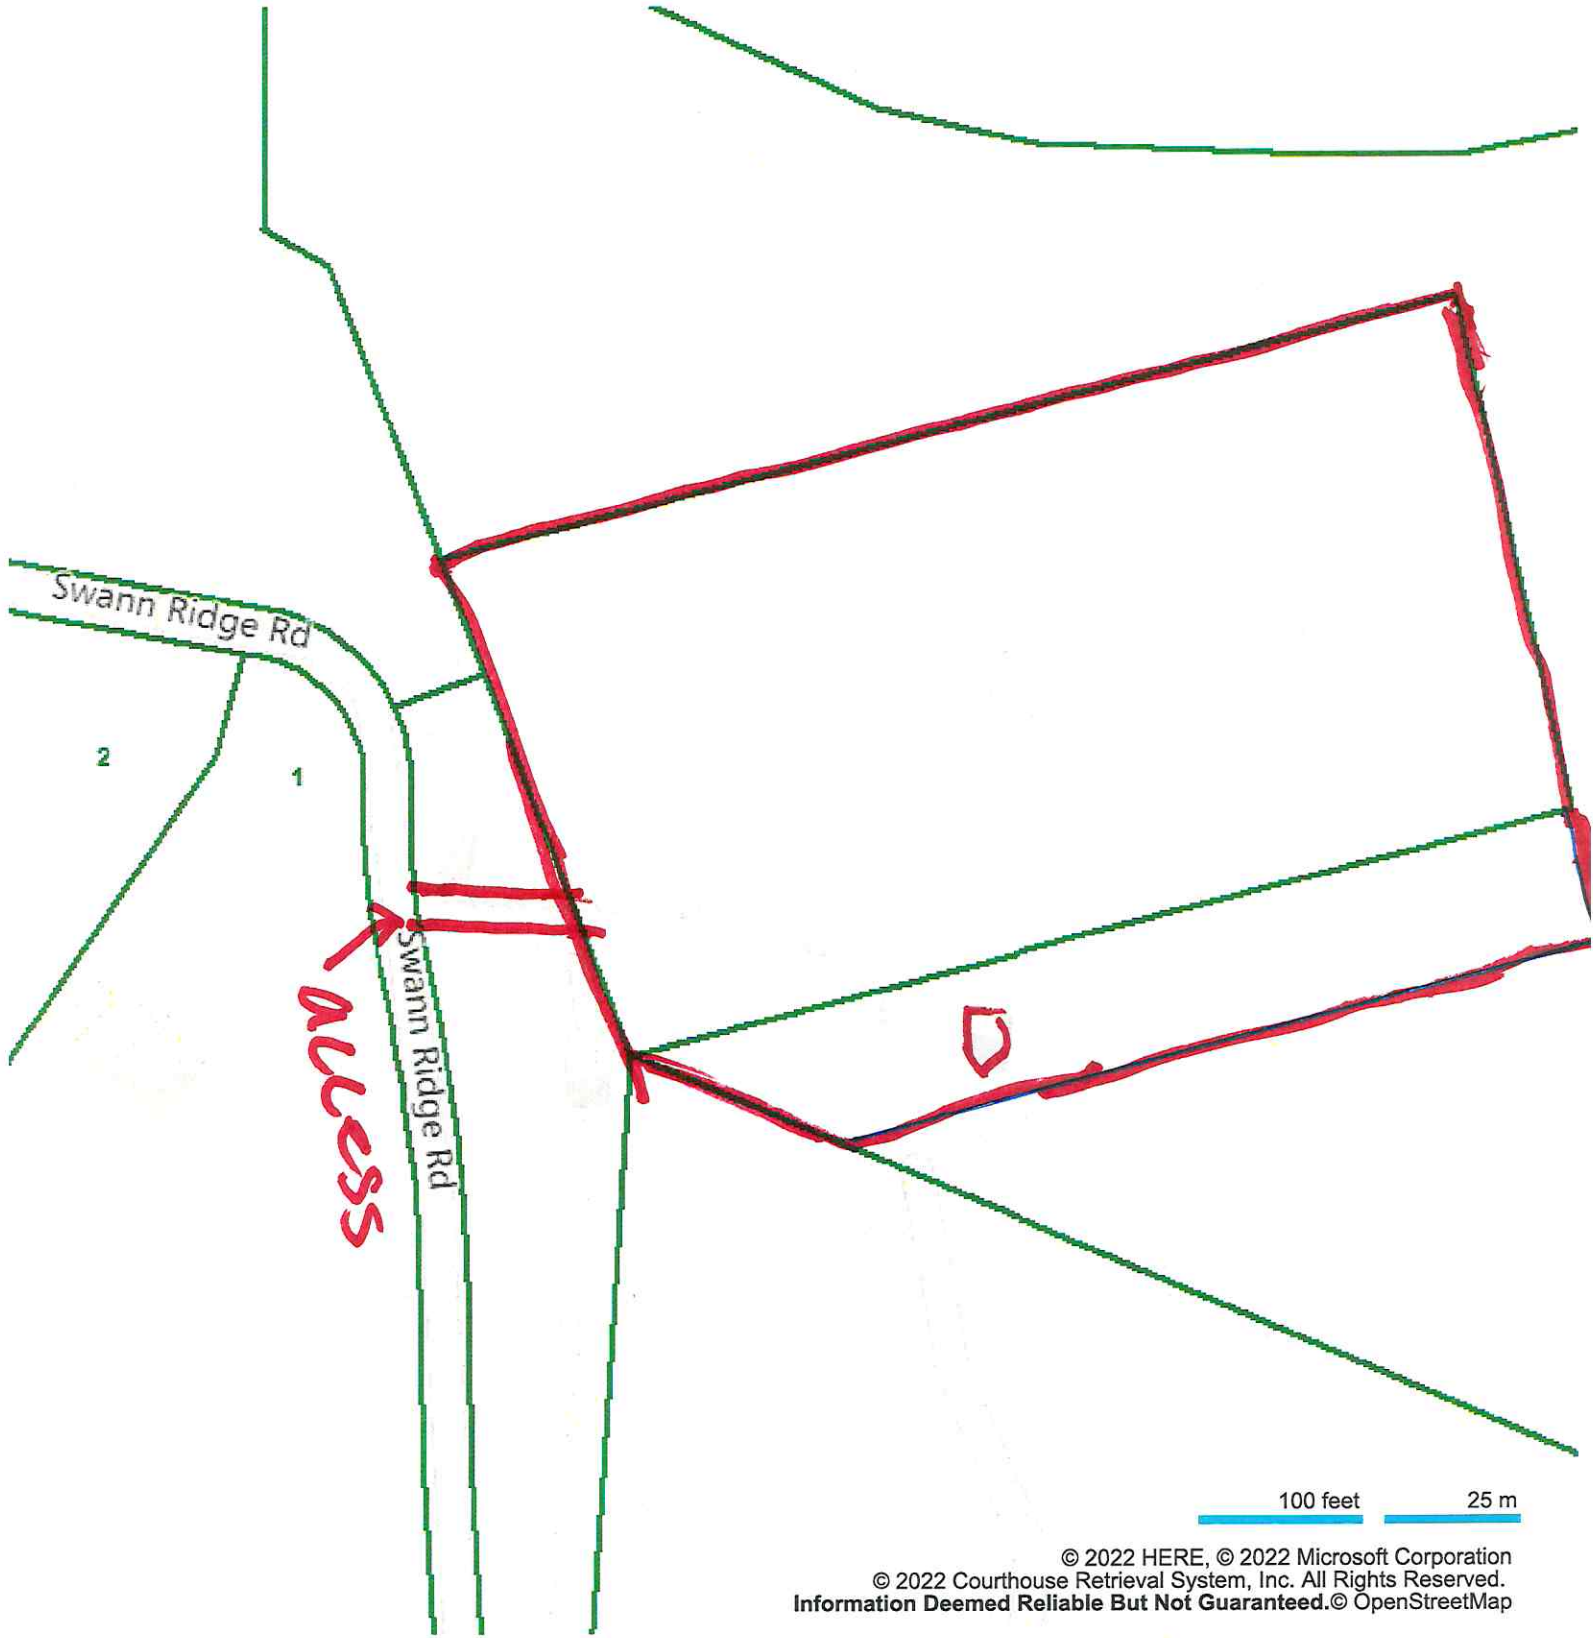

Debra Dodd
No. 1 Quality Realty
931-397-1660
debradodd@no1qualityrealty.com

Map for Parcel Address: 1150 Swann Ridge Rd Hilham, TN 38568 Parcel ID: 063 003.04

© 2022 HERE, © 2022 Microsoft Corporation
© 2022 Courthouse Retrieval System, Inc. All Rights Reserved.
Information Deemed Reliable But Not Guaranteed. © OpenStreetMap

© 2022 Courthouse Retrieval System, Inc. All Rights Reserved.
Information Deemed Reliable But Not Guaranteed.