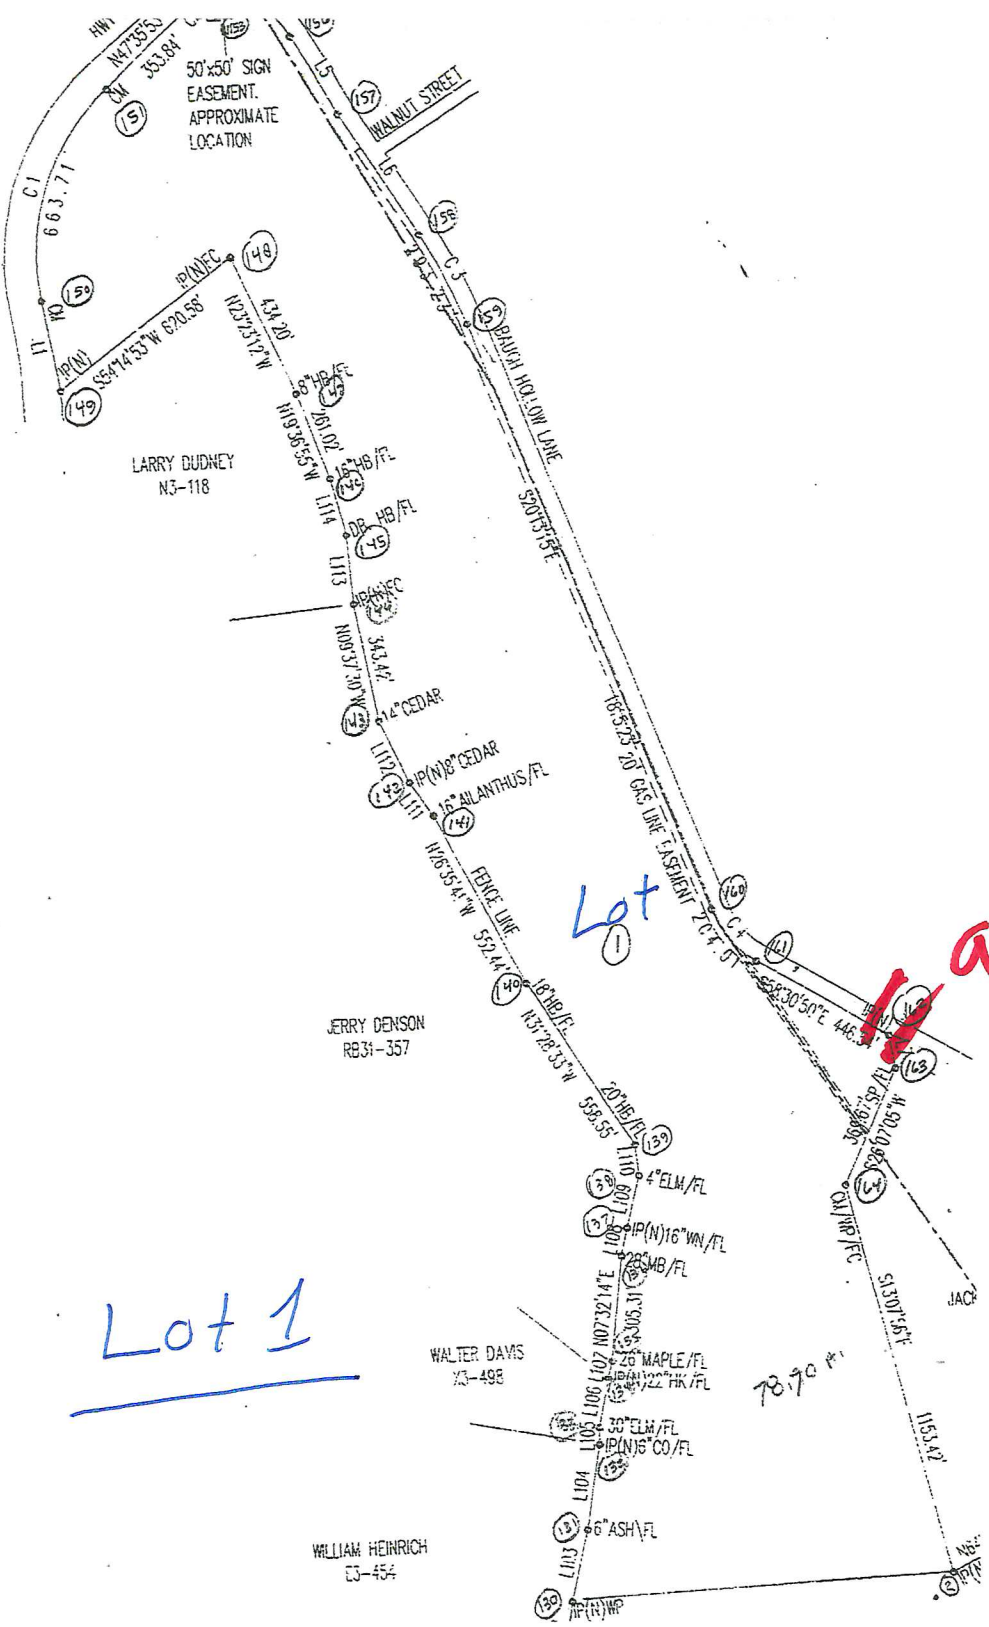

Lot 1

Lot 1

78.90 FT

Lot 1

Lot 1

~~1~~ access

78.7°

50'x50' SIGN
EASEMENT.
APPROXIMATE
LOCATION

LARRY DUDNEY
N3-118

JERRY DENSON
RB31-357

WALTER DAVIS
X3-498

WILLIAM HEINRICH
E3-454

Lot 1

Lot 1

access

78.90'