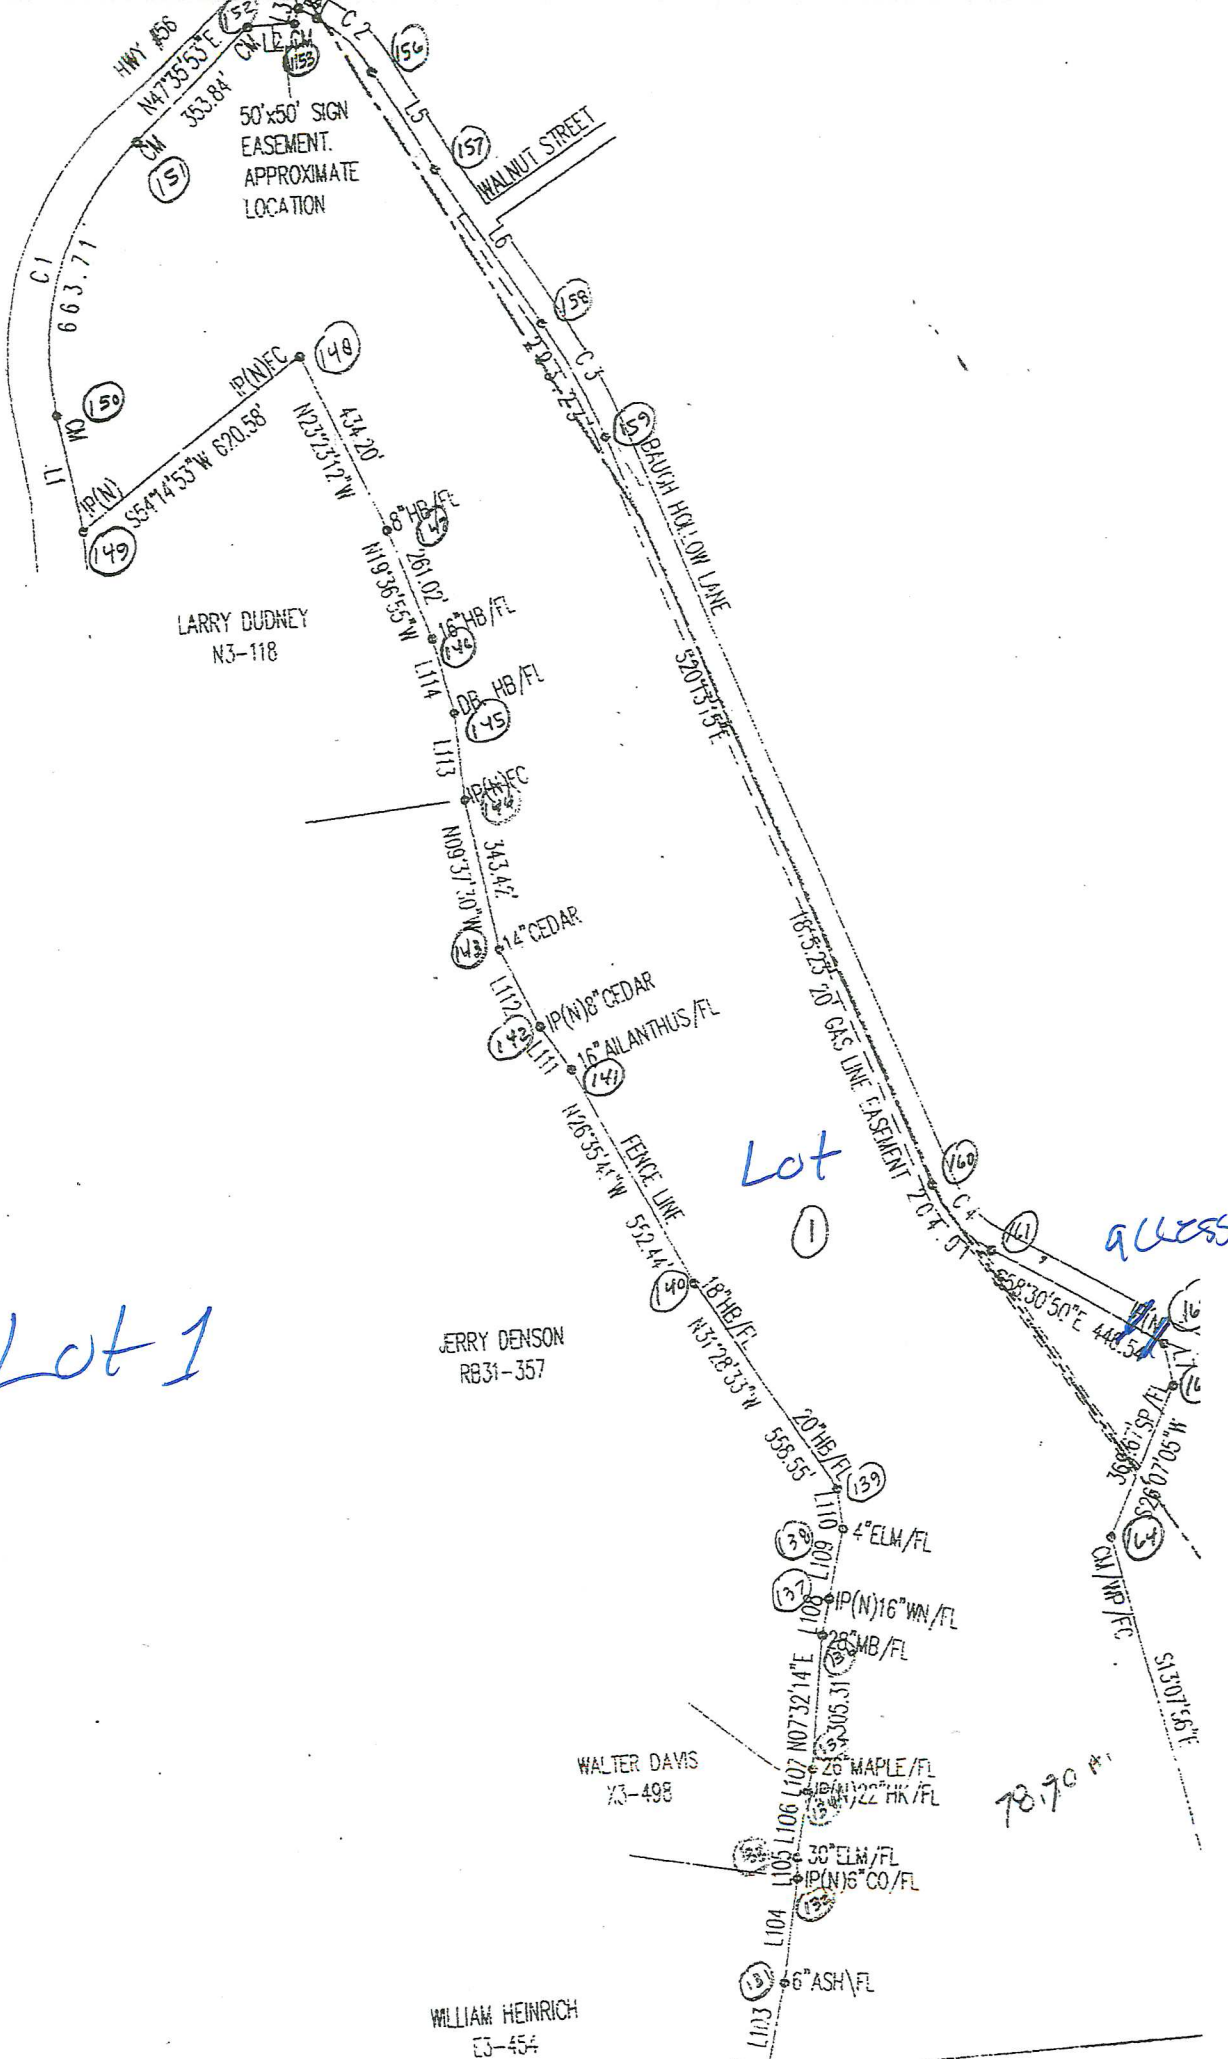

Lot 1

Lot 1

78.90 FT

Lot 1

Lot 1

~~1~~ access

78.7°

50'x50' SIGN
EASEMENT.
APPROXIMATE
LOCATION

LARRY DUDNEY
N3-118

JERRY DENSON
RB31-357

WALTER DAVIS
X3-498

WILLIAM HEINRICH
E3-454

Lot 1

Lot 1

access

78.90'