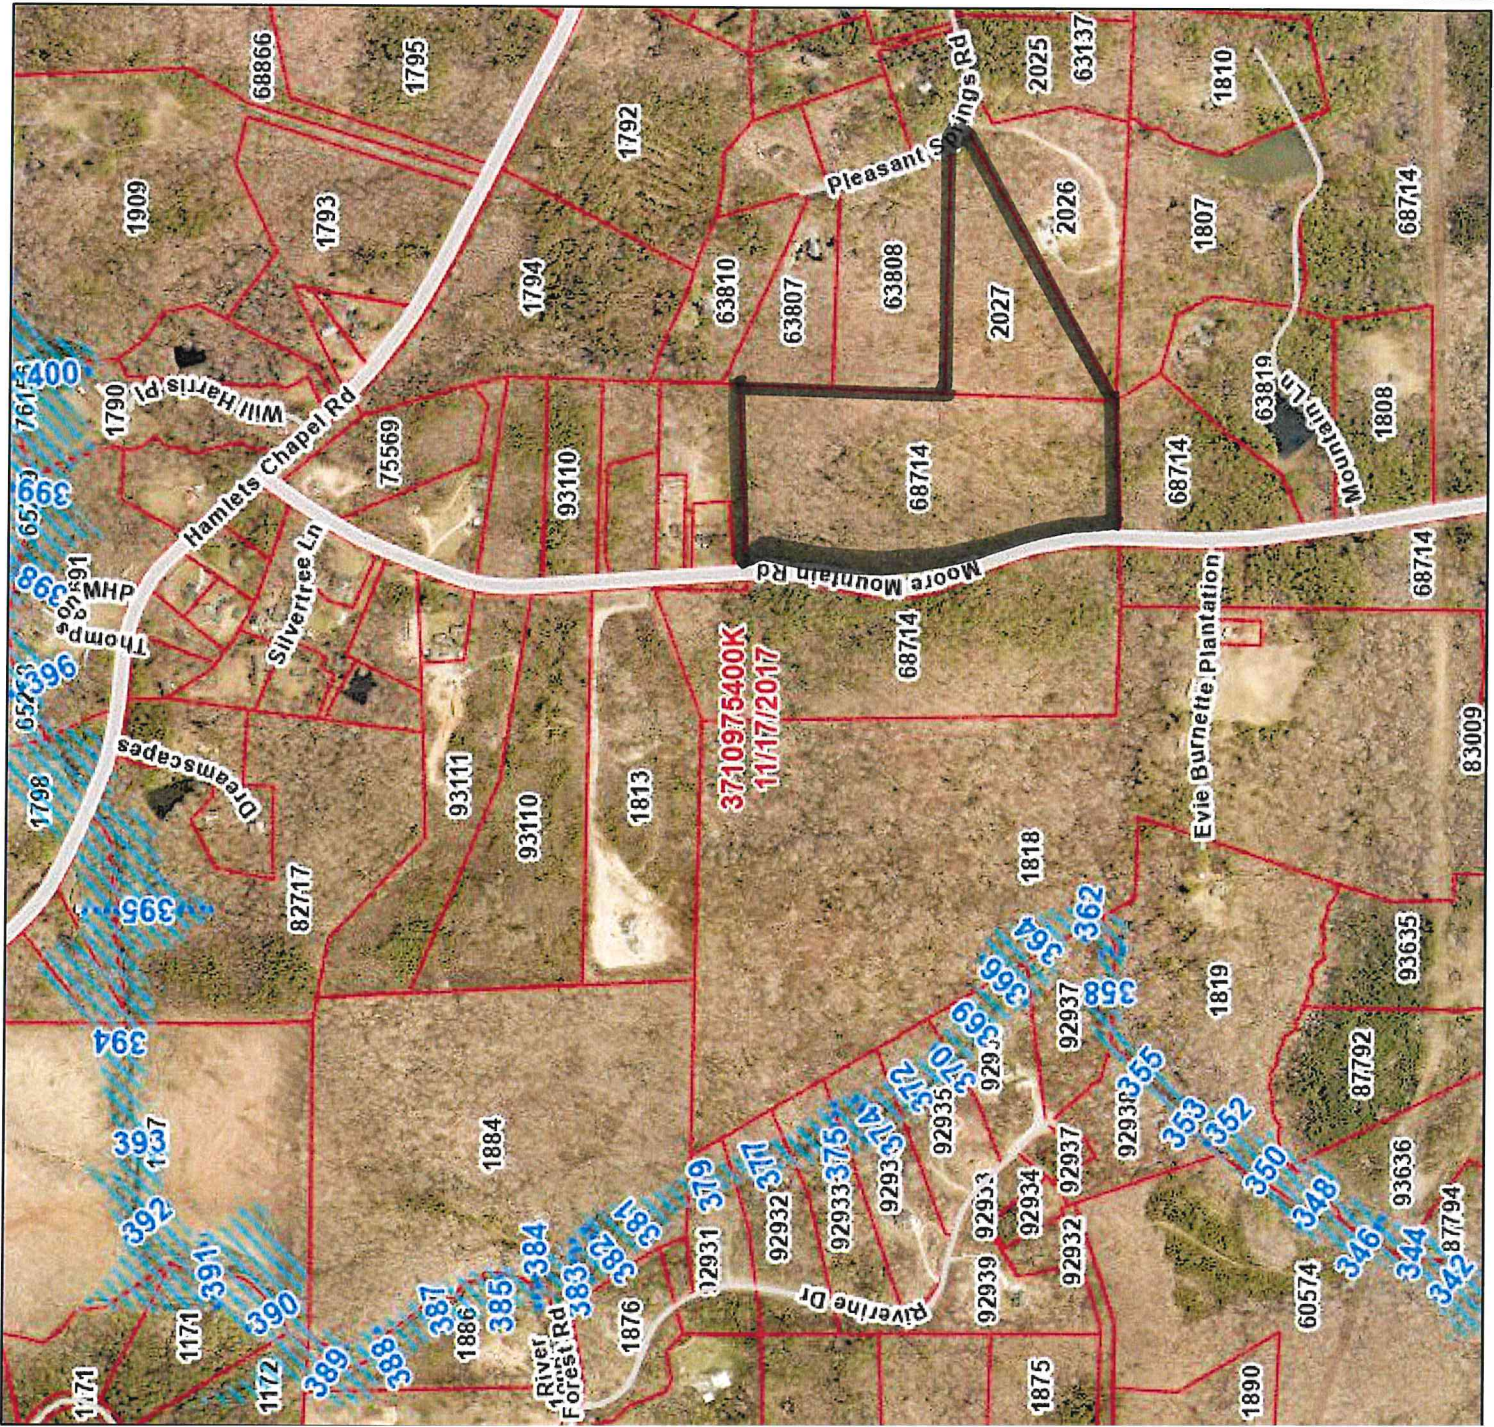

Chatham County Tax Map

Flood Plain Map Property Not Flood Prone

Legend

Parcel Pop-Up	Floodway
RoadCenterlines...	Effective Flood Hazard Areas
Freeway	1% Annual Chance - 100 Year
Highway	0.2% Annual Chance - 500 Year
Major Arterial	Flood Map Index
Minor Arterial	Parcels
Collector	
Local	
Base Flood Elevations	

Service Layer Credits:
Esri., Inc., City of
Naperville, Illinois
Chatham County.