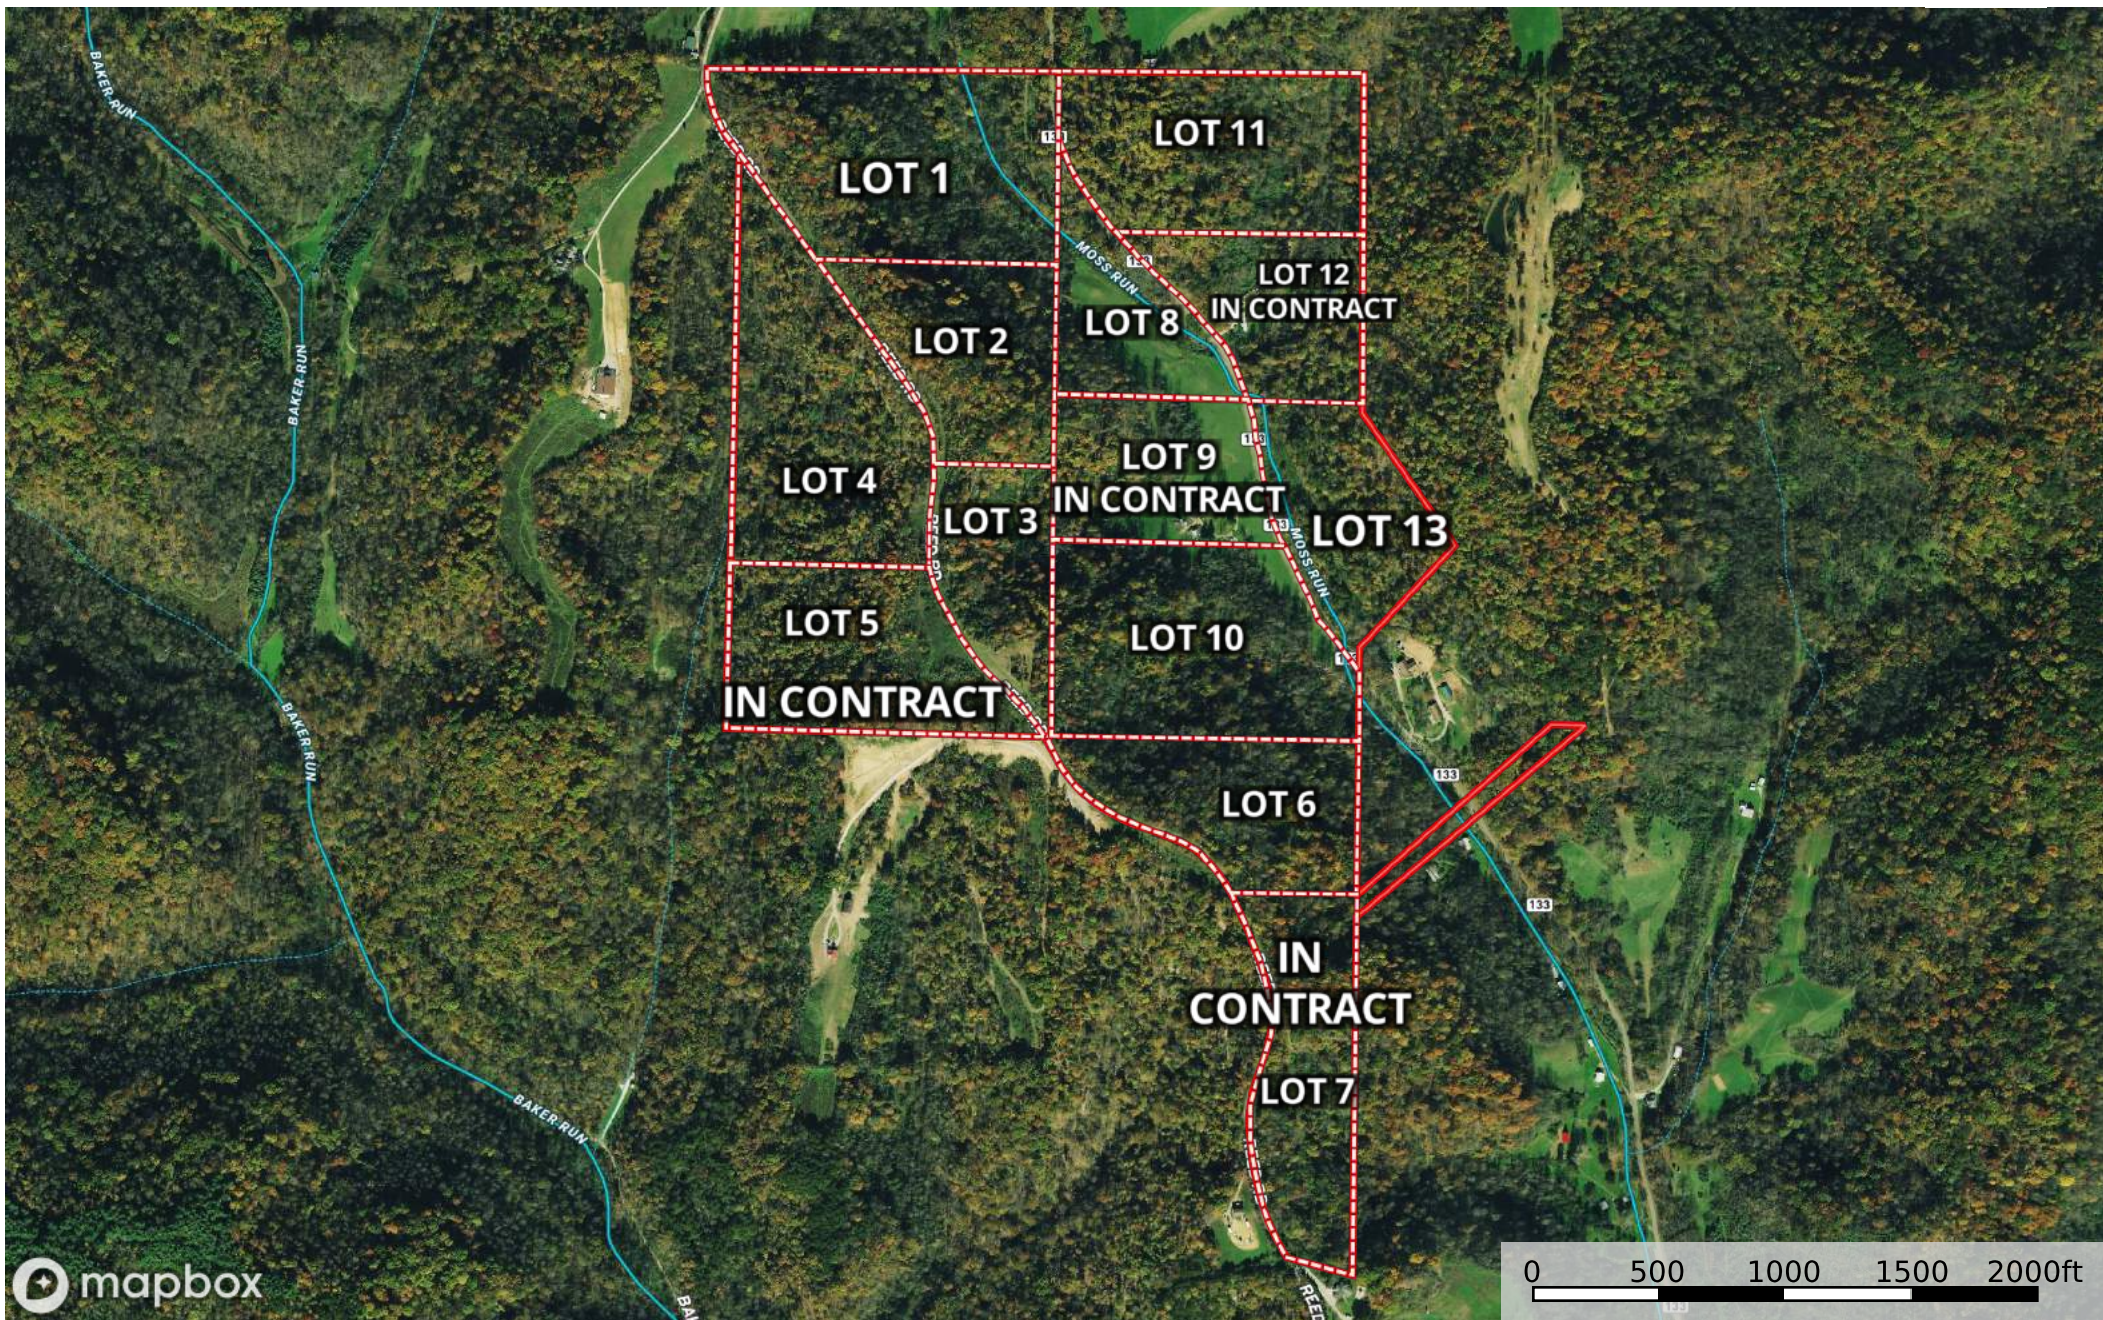

Moss Run & Reed Road Tracts-copy

Washington County, Ohio, AC +/-

- Boundary
- Boundary
- Stream, Intermittent
- River/Creek
- Water Body