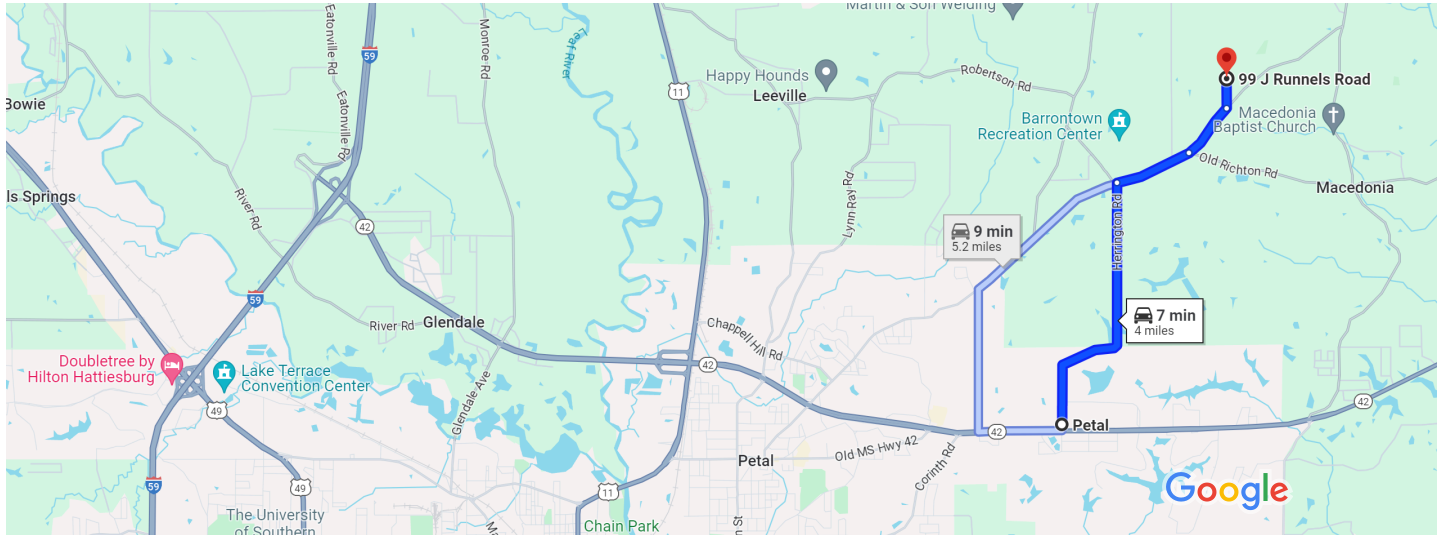

Petal, Mississippi 39465 to 99 J Runnels Rd, Petal, MS 39465 Drive 4.0 miles, 7 min

Map data ©2024 1 mi

Petal
Mississippi 39465

- ↑ 1. Head north on Herrington Rd toward Panther Stadium Dr
_____ 2.5 mi
- ↘ 2. Turn right onto Old Richton Rd
_____ 0.7 mi
- ↙ 3. Slight left onto Pop Runnels Rd
_____ 0.5 mi
- ↶ 4. Turn left onto J Runnels Rd
_____ 0.3 mi

99 J Runnels Rd
Petal, MS 39465