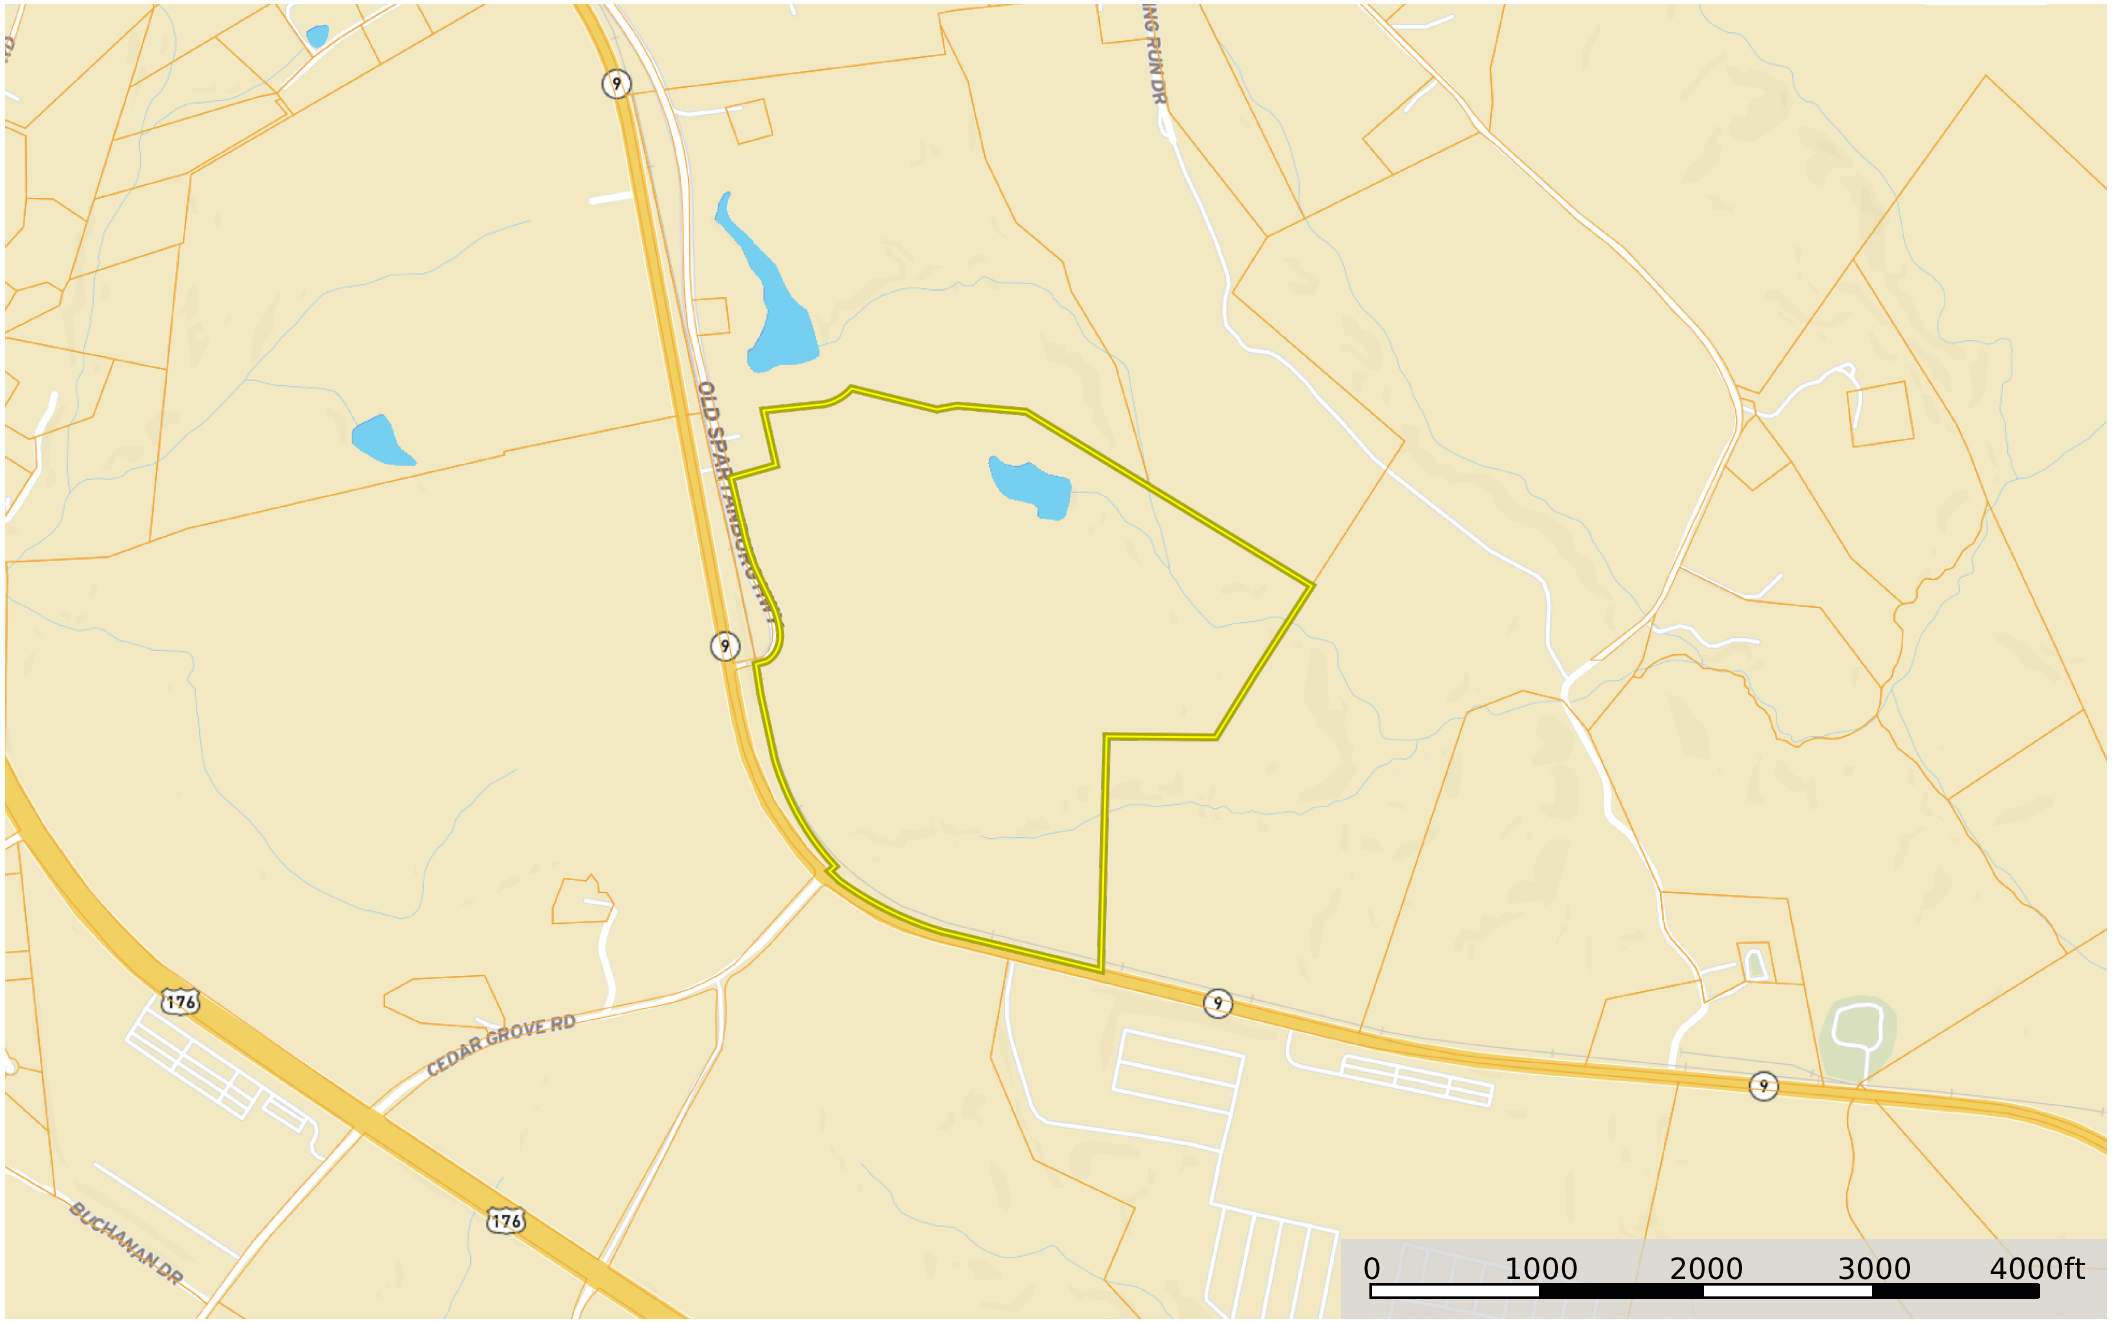

Gallman - Old Spartanburg Hwy

South Carolina, AC +/-

 Boundary

Steven Smith

 The information contained herein was obtained from sources deemed to be reliable. MapRight Services makes no warranties or guarantees as to the completeness or accuracy thereof.