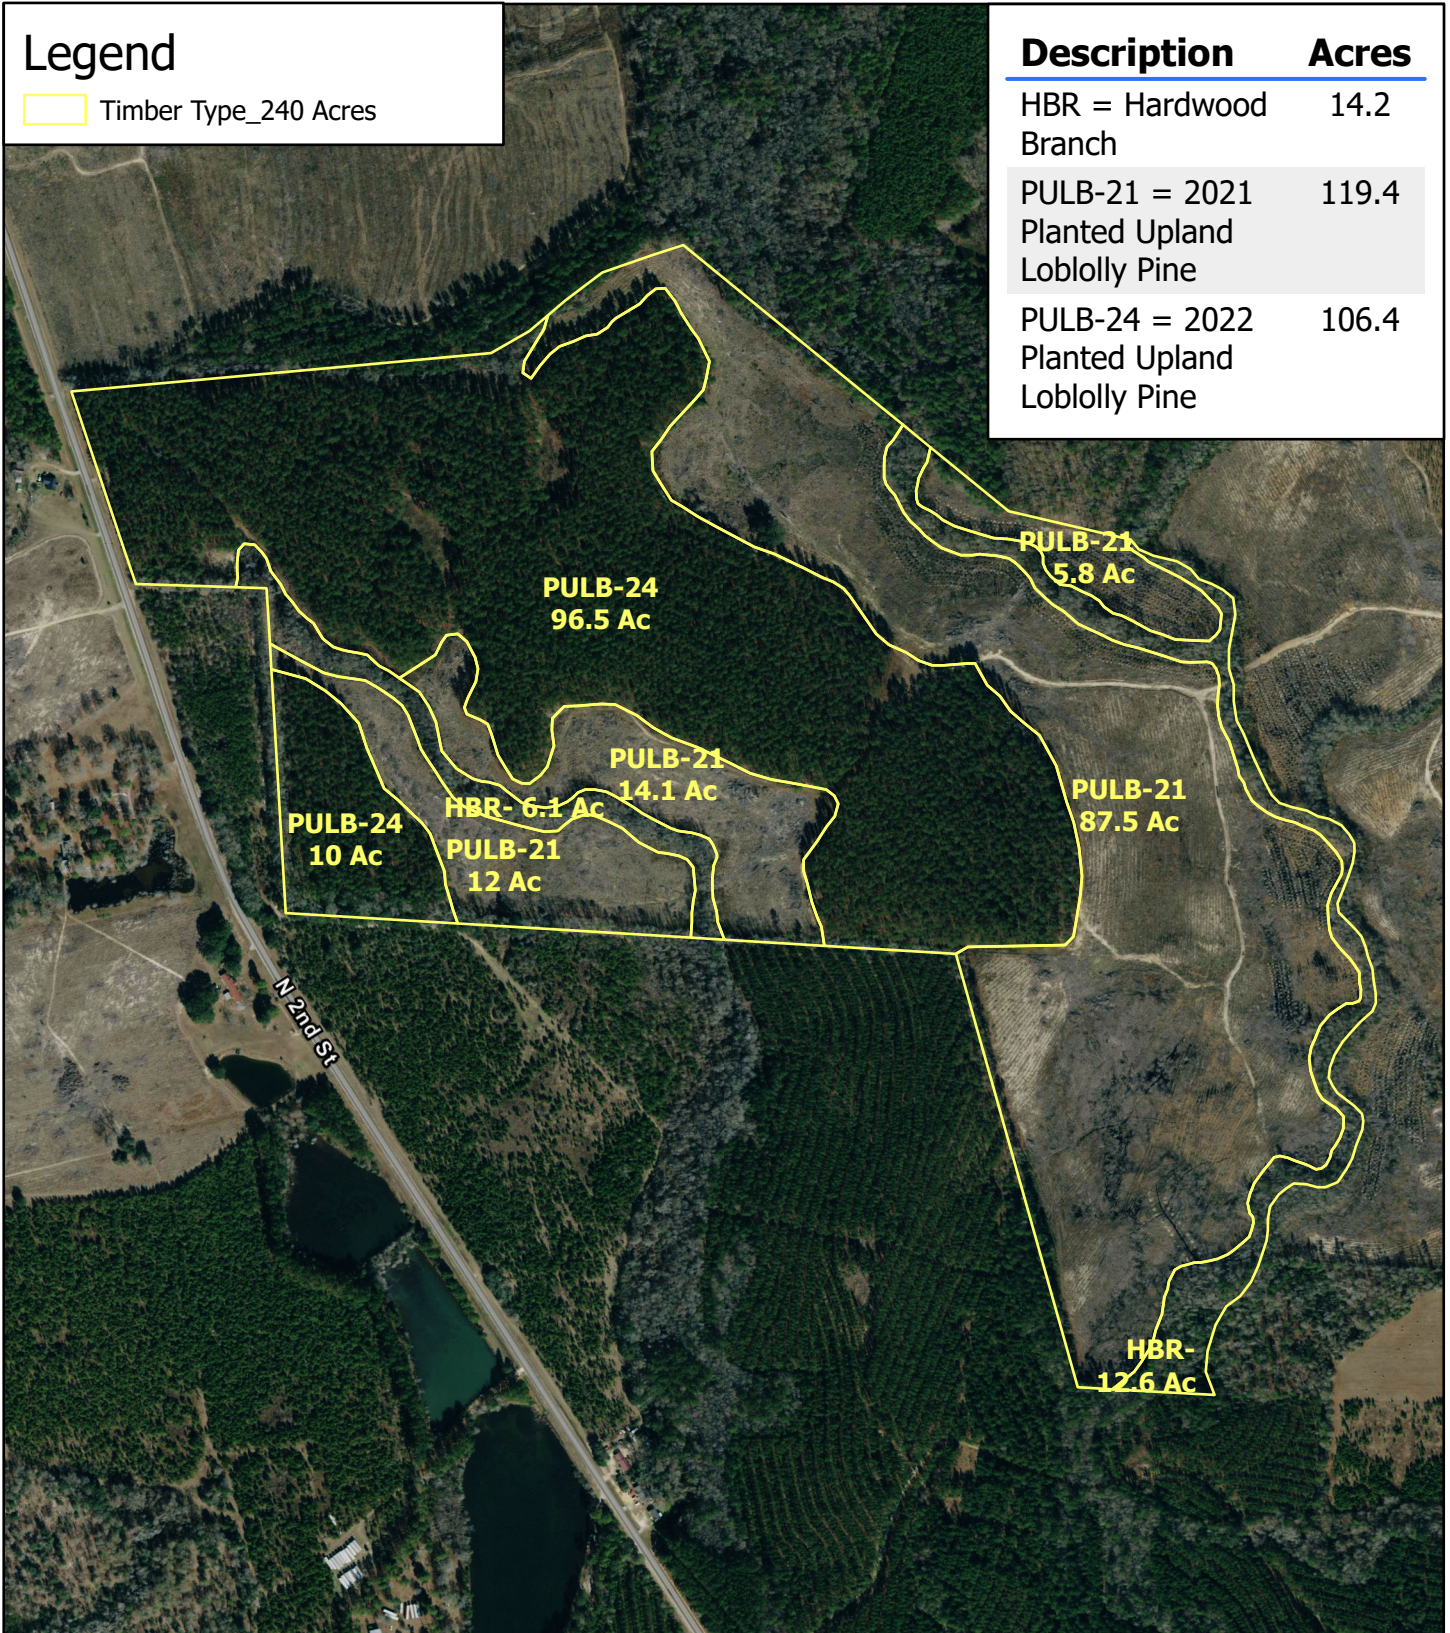

Legend

 Timber Type_240 Acres

Description Acres

HBR = Hardwood Branch	14.2
PULB-21 = 2021 Planted Upland Loblolly Pine	119.4
PULB-24 = 2022 Planted Upland Loblolly Pine	106.4

Emanuel County, GA - 240 Acres

Timber Type

JACK R FRANKHOUSER, ALC
REALTOR/FORESTER
ACCREDITED LAND CONSULTANT
912-678-5920 | GH.LAND.COM

2024

Coordinate System: WGS 1984 Web Mercator Auxiliary Sphere Center: 82.2304°W 32.4697°N

1 inch equals 891 feet